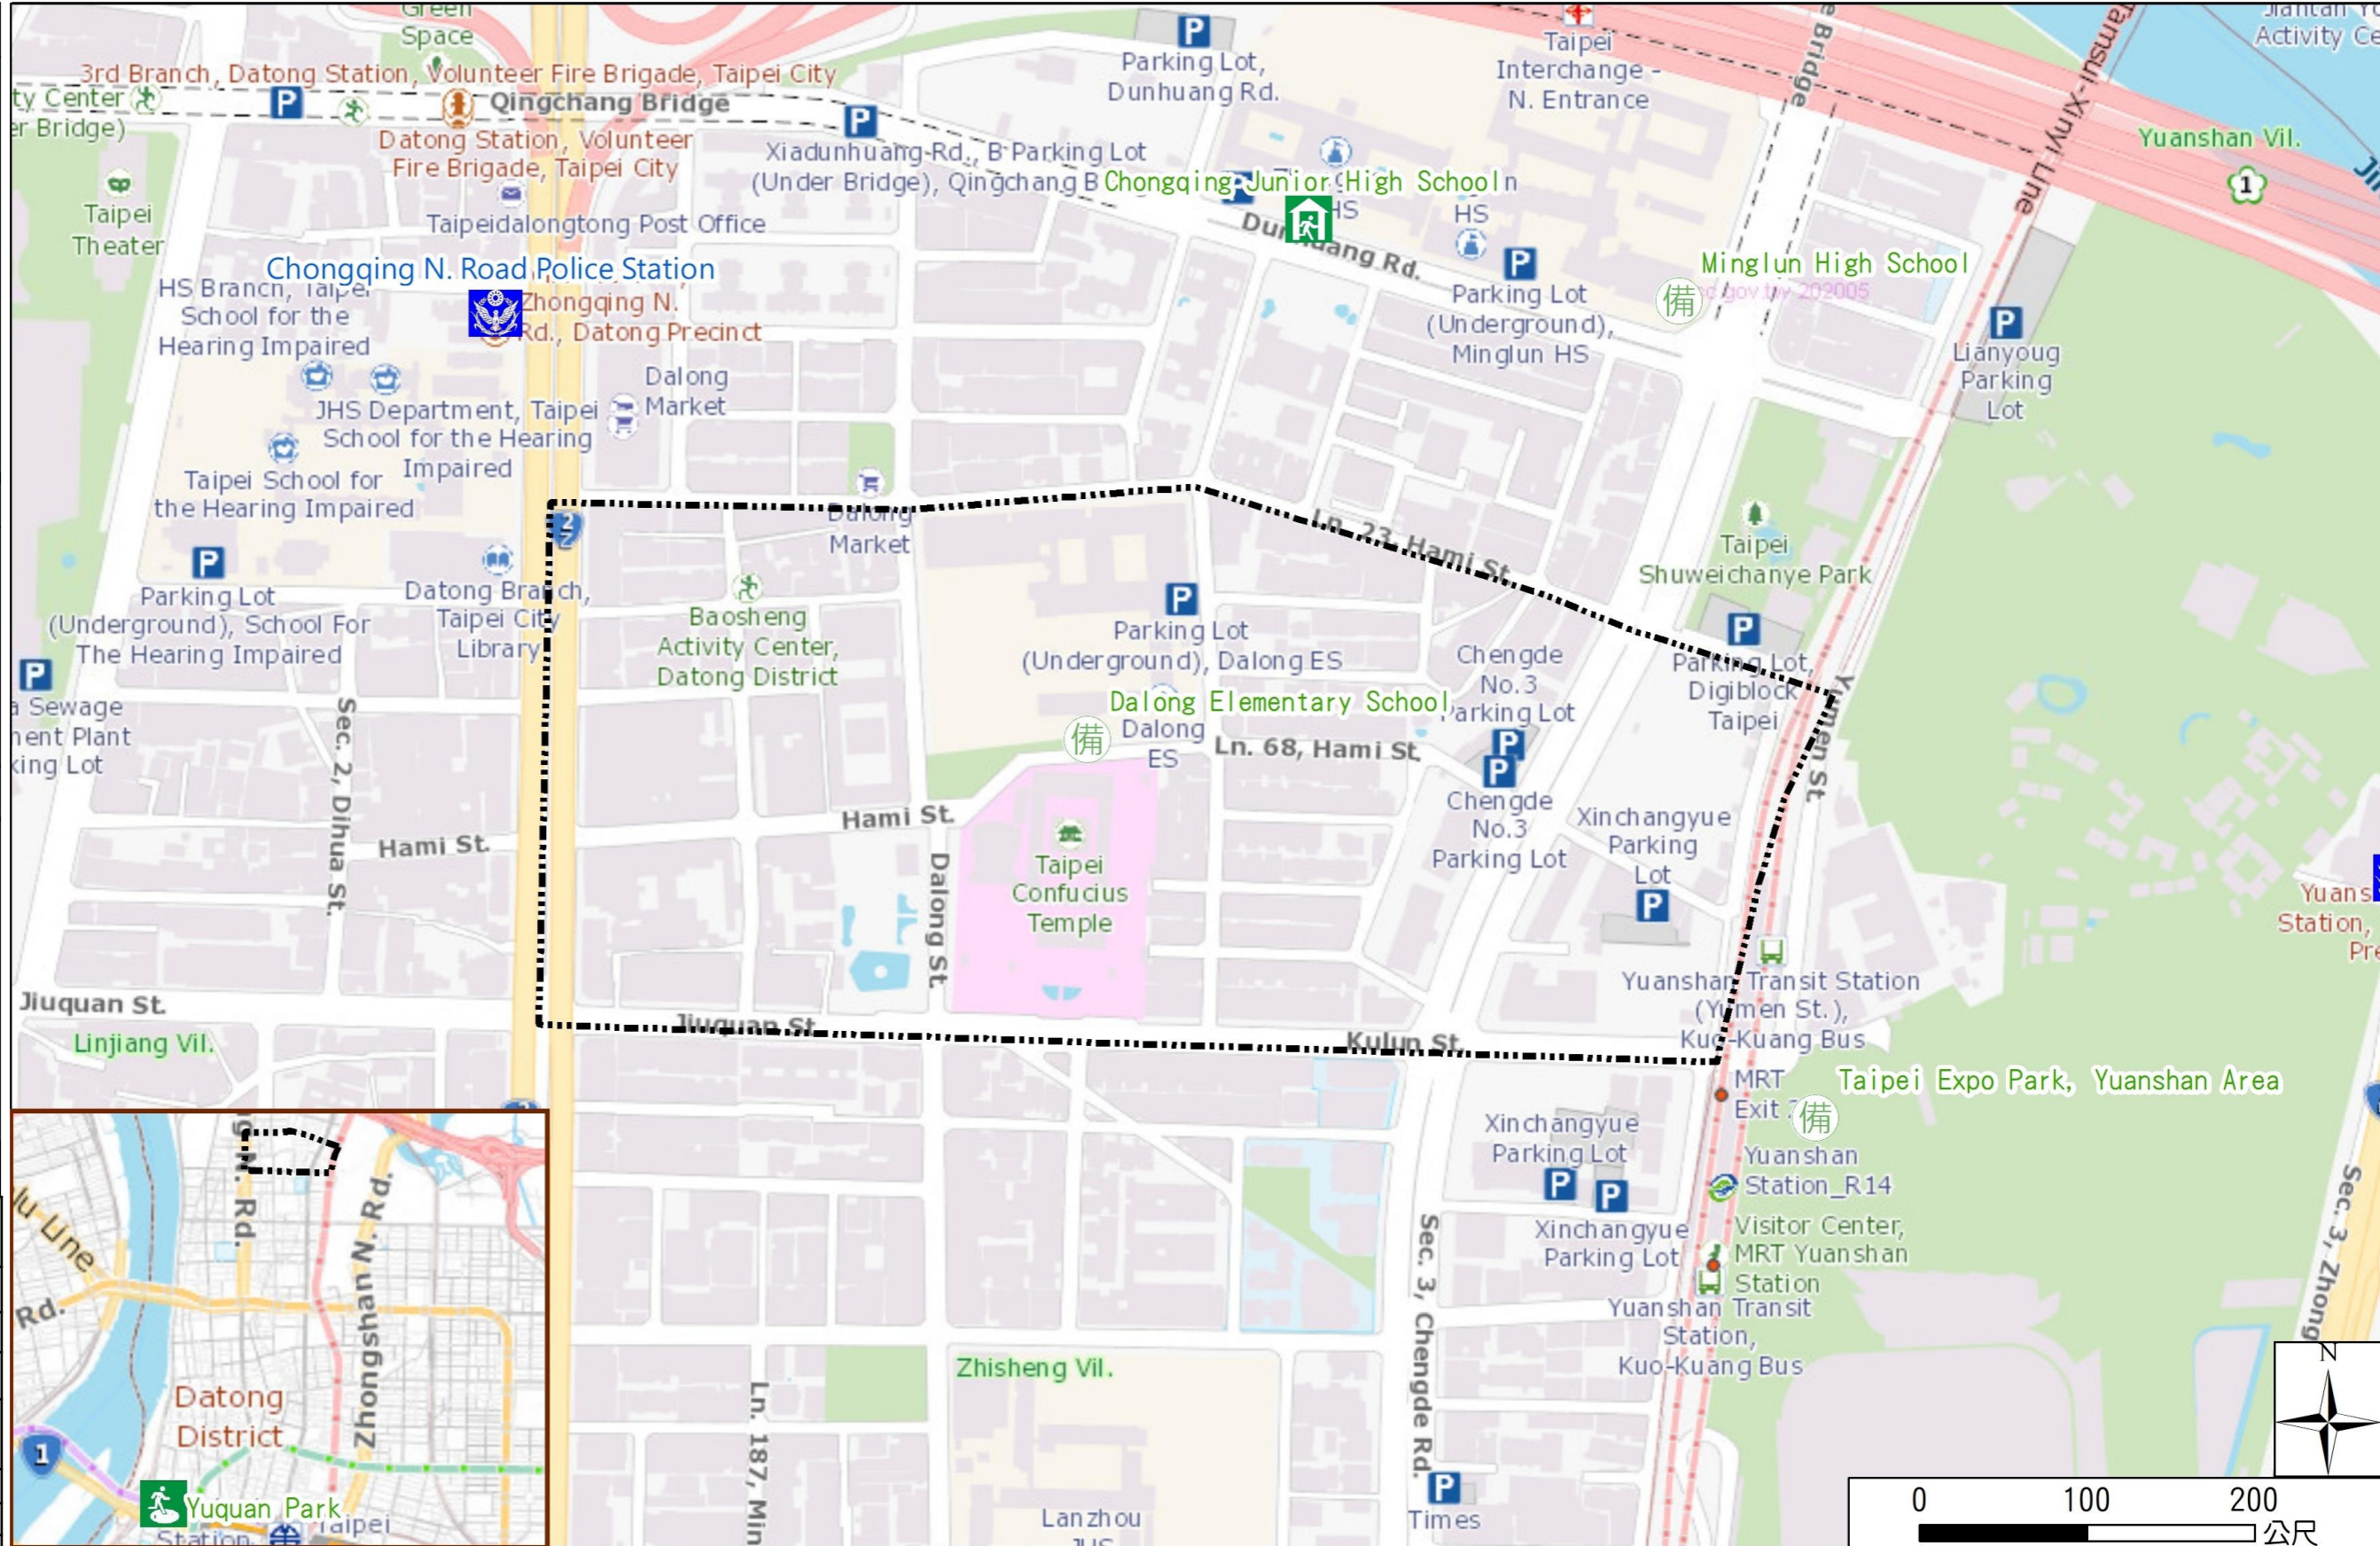

Bau'an Vil., Datong Dist., Taipei City Evacuation Map

Disaster notification Unit

Taipei Citizen Hotline : 1999
Fire Department Tel. : 119
Police Department Tel. : 110
EOC of Datong Dist.
Non-emergency number : 02-25975323
Emergency number : 02-66080119
Officer
Mobile : 0988-179712
Note: Please call this District's EOC to ensure that the evacuation shelter is open

Disaster Prevention Information Website

Taipei City Disaster Prevention Information Website

Knowledge of disaster prevention

Flood: Vertical evacuation or preventive evacuation
Earthquake :

More disaster prevention knowledge :
Taipei City Disaster Prevention Guide

Evacuation Shelter

Name	Yuquan Park Applicable to earthquake situations
Address	No.28, Xining N. Rd.
Capacity	1993
Contact number	02-25850192
Name	Chongqing Junior High School (School for Priority Shelter) Applicable to flood situations
Address	No.19, Dunhuang Rd.
Capacity	50
Contact number	02-25948631#240
Name	Dalong Elementary School
Address	No.47, Hami St.
Capacity	208
Contact number	02-25942635#838
Name	Minglun High School
Address	No.336, Sec. 3, Chengde Rd.
Capacity	70
Contact number	02-25961567#151

圖例

里界 Village Boundary

里界
Village Boundary

避難收容處所 Evacuation Shelter

- 室內避難收容處所(優先安置學校)
  Indoor Evacuation Shelter (School for Priority Shelter)
- 室外避難收容處所(防災公園)
  Outdoor Evacuation Shelter (Disaster Prevention Park)
- 避難收容處所(備用)
  Evacuation Shelter (Backup)

防救災單位 Disaster Rescue Resources

- 警察單位
  Police Department
- 消防單位
  Fire Department
- 急救責任醫院
  Designated Hospital (Emergency Medical Treatment)
- 直升機起降場
  Helicopter Pad

重要地標 Landmark

重要地標
Landmark