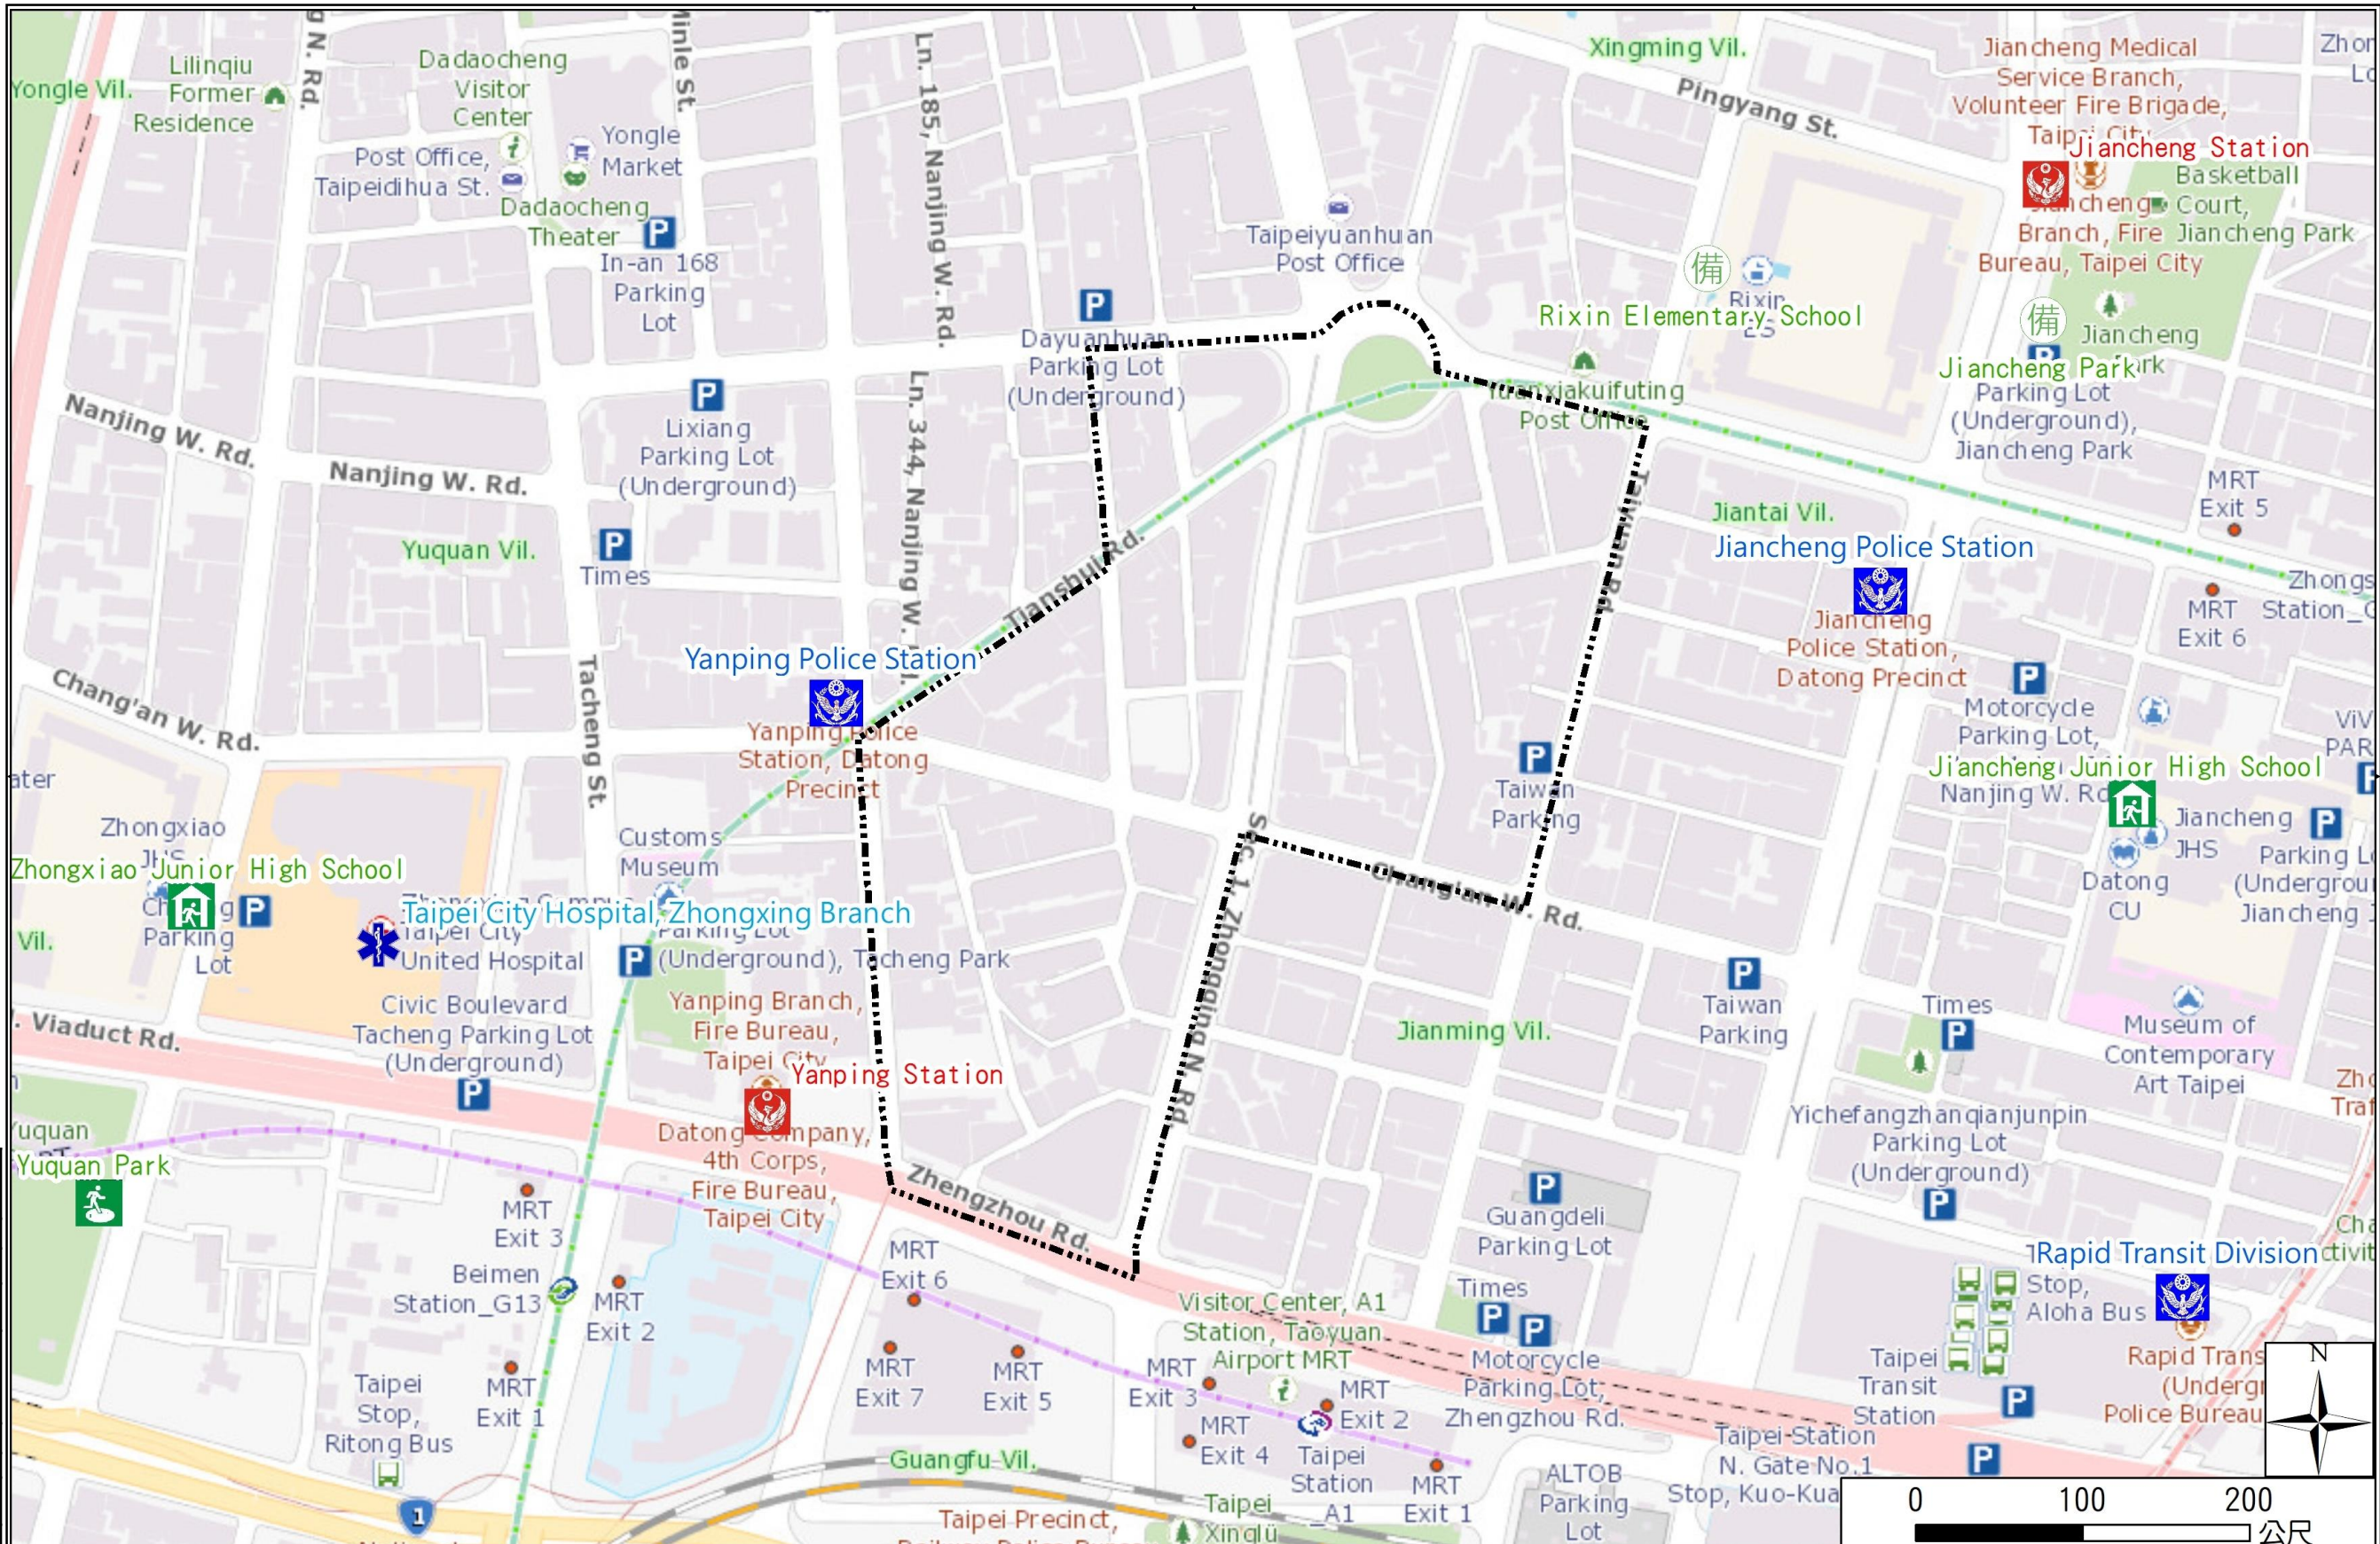

Jiangong Vil., Datong Dist., Taipei City Evacuation Map

Disaster notification Unit

Taipei Citizen Hotline : 1999
Fire Department Tel. : 119
Police Department Tel. : 110
EOC of Datong Dist.
Non-emergency number : 02-25975323
Emergency number : 02-66080119
Officer
Mobile : 0988-179-698
Note: Please call this District's EOC to ensure that the evacuation shelter is open

Disaster Prevention Information Website

Taipei City Disaster Prevention Information Website

Knowledge of disaster prevention

Flood: Vertical evacuation or preventive evacuation
Earthquake :

More disaster prevention knowledge :
Taipei City Disaster Prevention Guide

Name	Yuquan Park Applicable to earthquake situations
Address	No.28, Xining N. Rd.
Capacity	1993
Contact number	02-25850192
Name	Jiancheng Junior High School (School for Priority Shelter) Applicable to earthquake situations
Address	No.37-1, Chang' an W. Rd.
Capacity	119
Contact number	02-25587042#651

Name	Zhongxiao Junior High School (School for Priority Shelter) Applicable to earthquake situations
Address	No.32, Sining N. Rd.
Capacity	131
Contact number	02-25524890#77
Name	Rixin Elementary School
Address	No.151, Taiyuan Rd.
Capacity	137
Contact number	02-25584819#313

圖例	里界 Village Boundary	避難收容處所 Evacuation Shelter	防救災單位 Disaster Rescue Resources	重要地標 Landmark
	里界 Village Boundary	室內避難收容處所(優先安置學校) Indoor Evacuation Shelter (School for Priority Shelter) 室外避難收容處所(防災公園) Outdoor Evacuation Shelter (Disaster Prevention Park) 避難收容處所(備用) Evacuation Shelter (Backup)	警察單位 Police Department 消防單位 Fire Department 急救責任醫院 Designated Hospital (Emergency Medical Treatment)	直升機起降場 Helicopter Pad 重要地標 Landmark