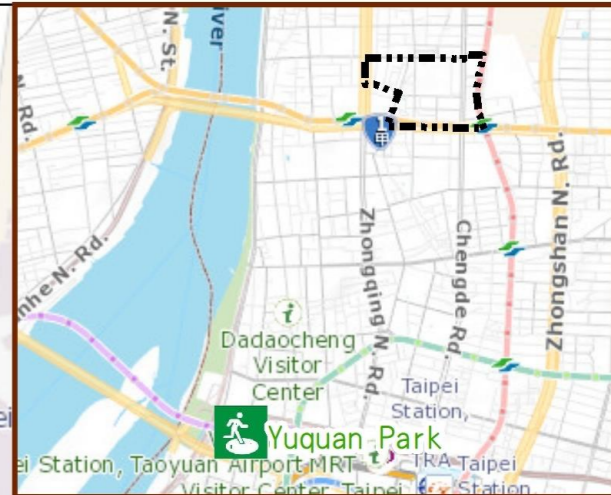

Evacuation Shelter

Name	Yuquan Park Applicable to earthquake situations
Address	No.28, Xining N. Rd.
Capacity	1993
Contact number	02-25850192
Name	Yanping Elementary School (School for Priority Shelter) Applicable to flood situations
Address	No.97, Changji St.
Capacity	88
Contact number	02-25942439#630
Name	Datong Elementary School
Address	No.51, Dalong St.
Capacity	183
Contact number	02-25965407#351
Name	Taipei Datong Sports Center
Address	No.51, Dalong St.
Capacity	300
Contact number	02-2782-5000#822