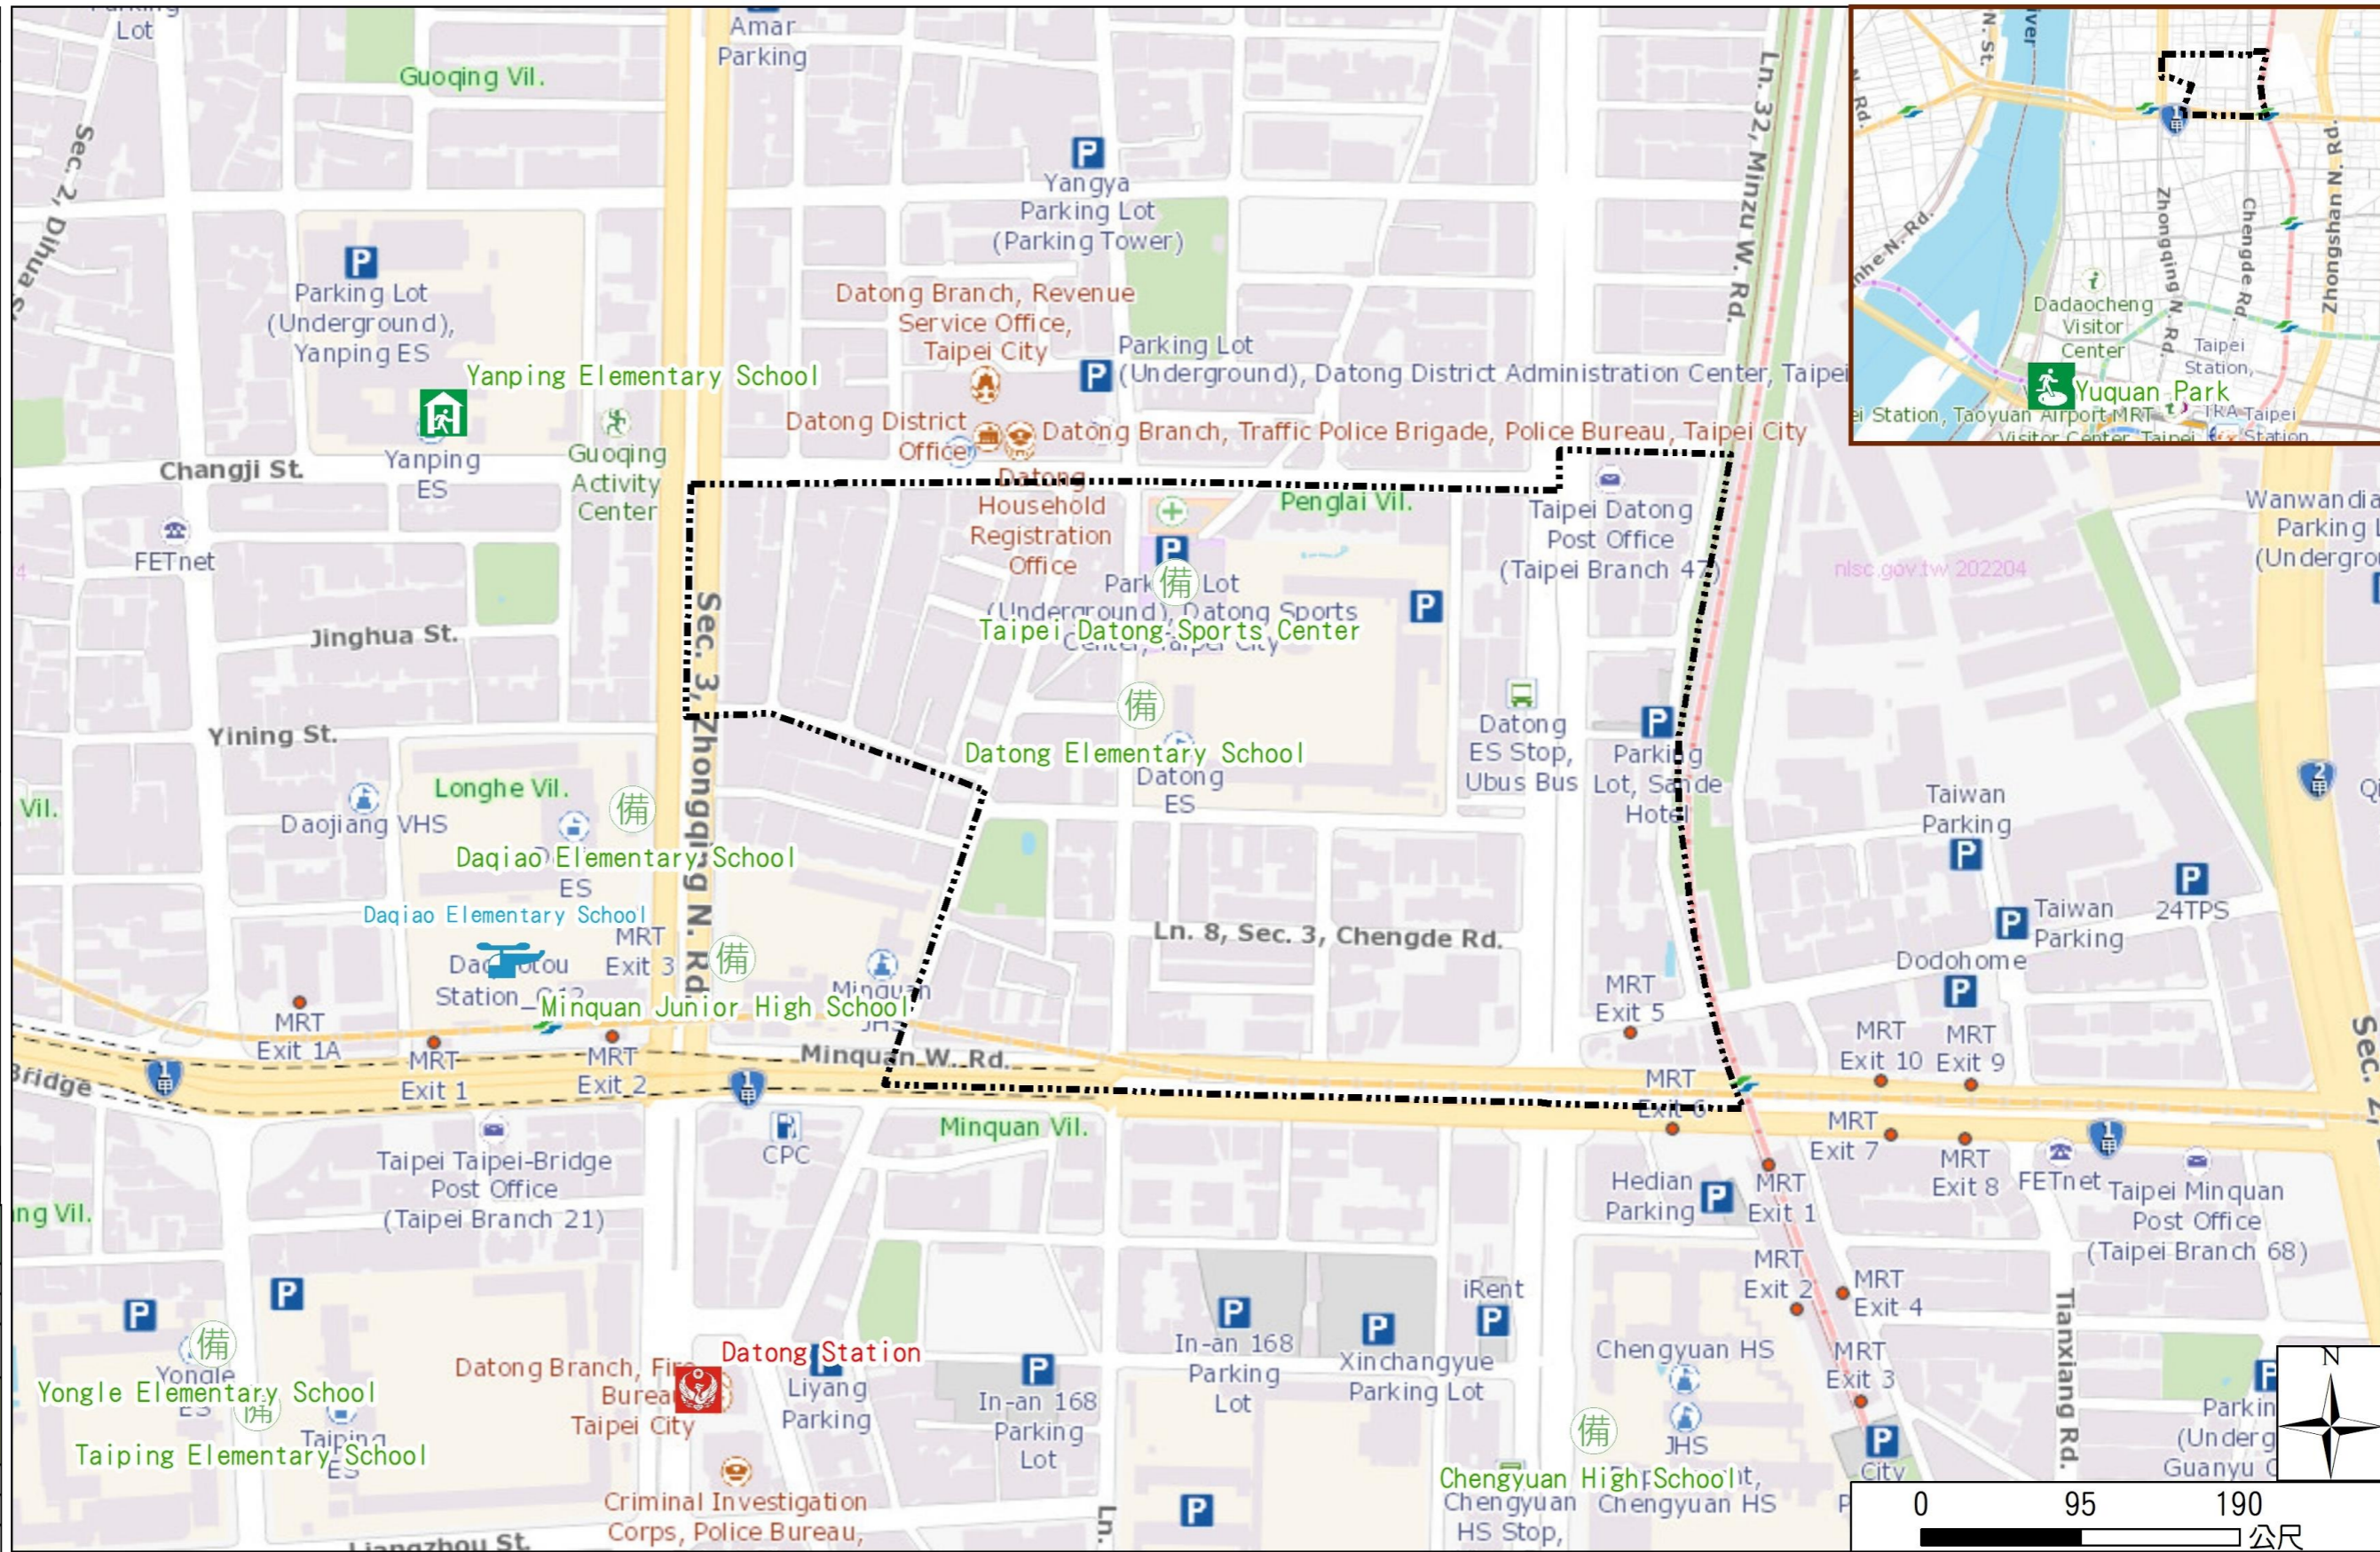

Disaster Prevention Information Website

Taipei City Disaster Prevention Information Website

Knowledge of disaster prevention

Flood: Vertical evacuation or preventive evacuation
 Earthquake :

More disaster prevention knowledge :
 Taipei City Disaster Prevention Guide

Evacuation Shelter

Name	Yuquan Park Applicable to earthquake situations
Address	No.28, Xining N. Rd.
Capacity	1993
Contact number	02-25850192
Name	Yanping Elementary School (School for Priority Shelter) Applicable to flood situations
Address	No.97, Changji St.
Capacity	88
Contact number	02-25942439#630
Name	Datong Elementary School
Address	No.51, Dalong St.
Capacity	183
Contact number	02-25965407#351
Name	Taipei Datong Sports Center
Address	No.51, Dalong St.
Capacity	300
Contact number	02-2782-5000#822