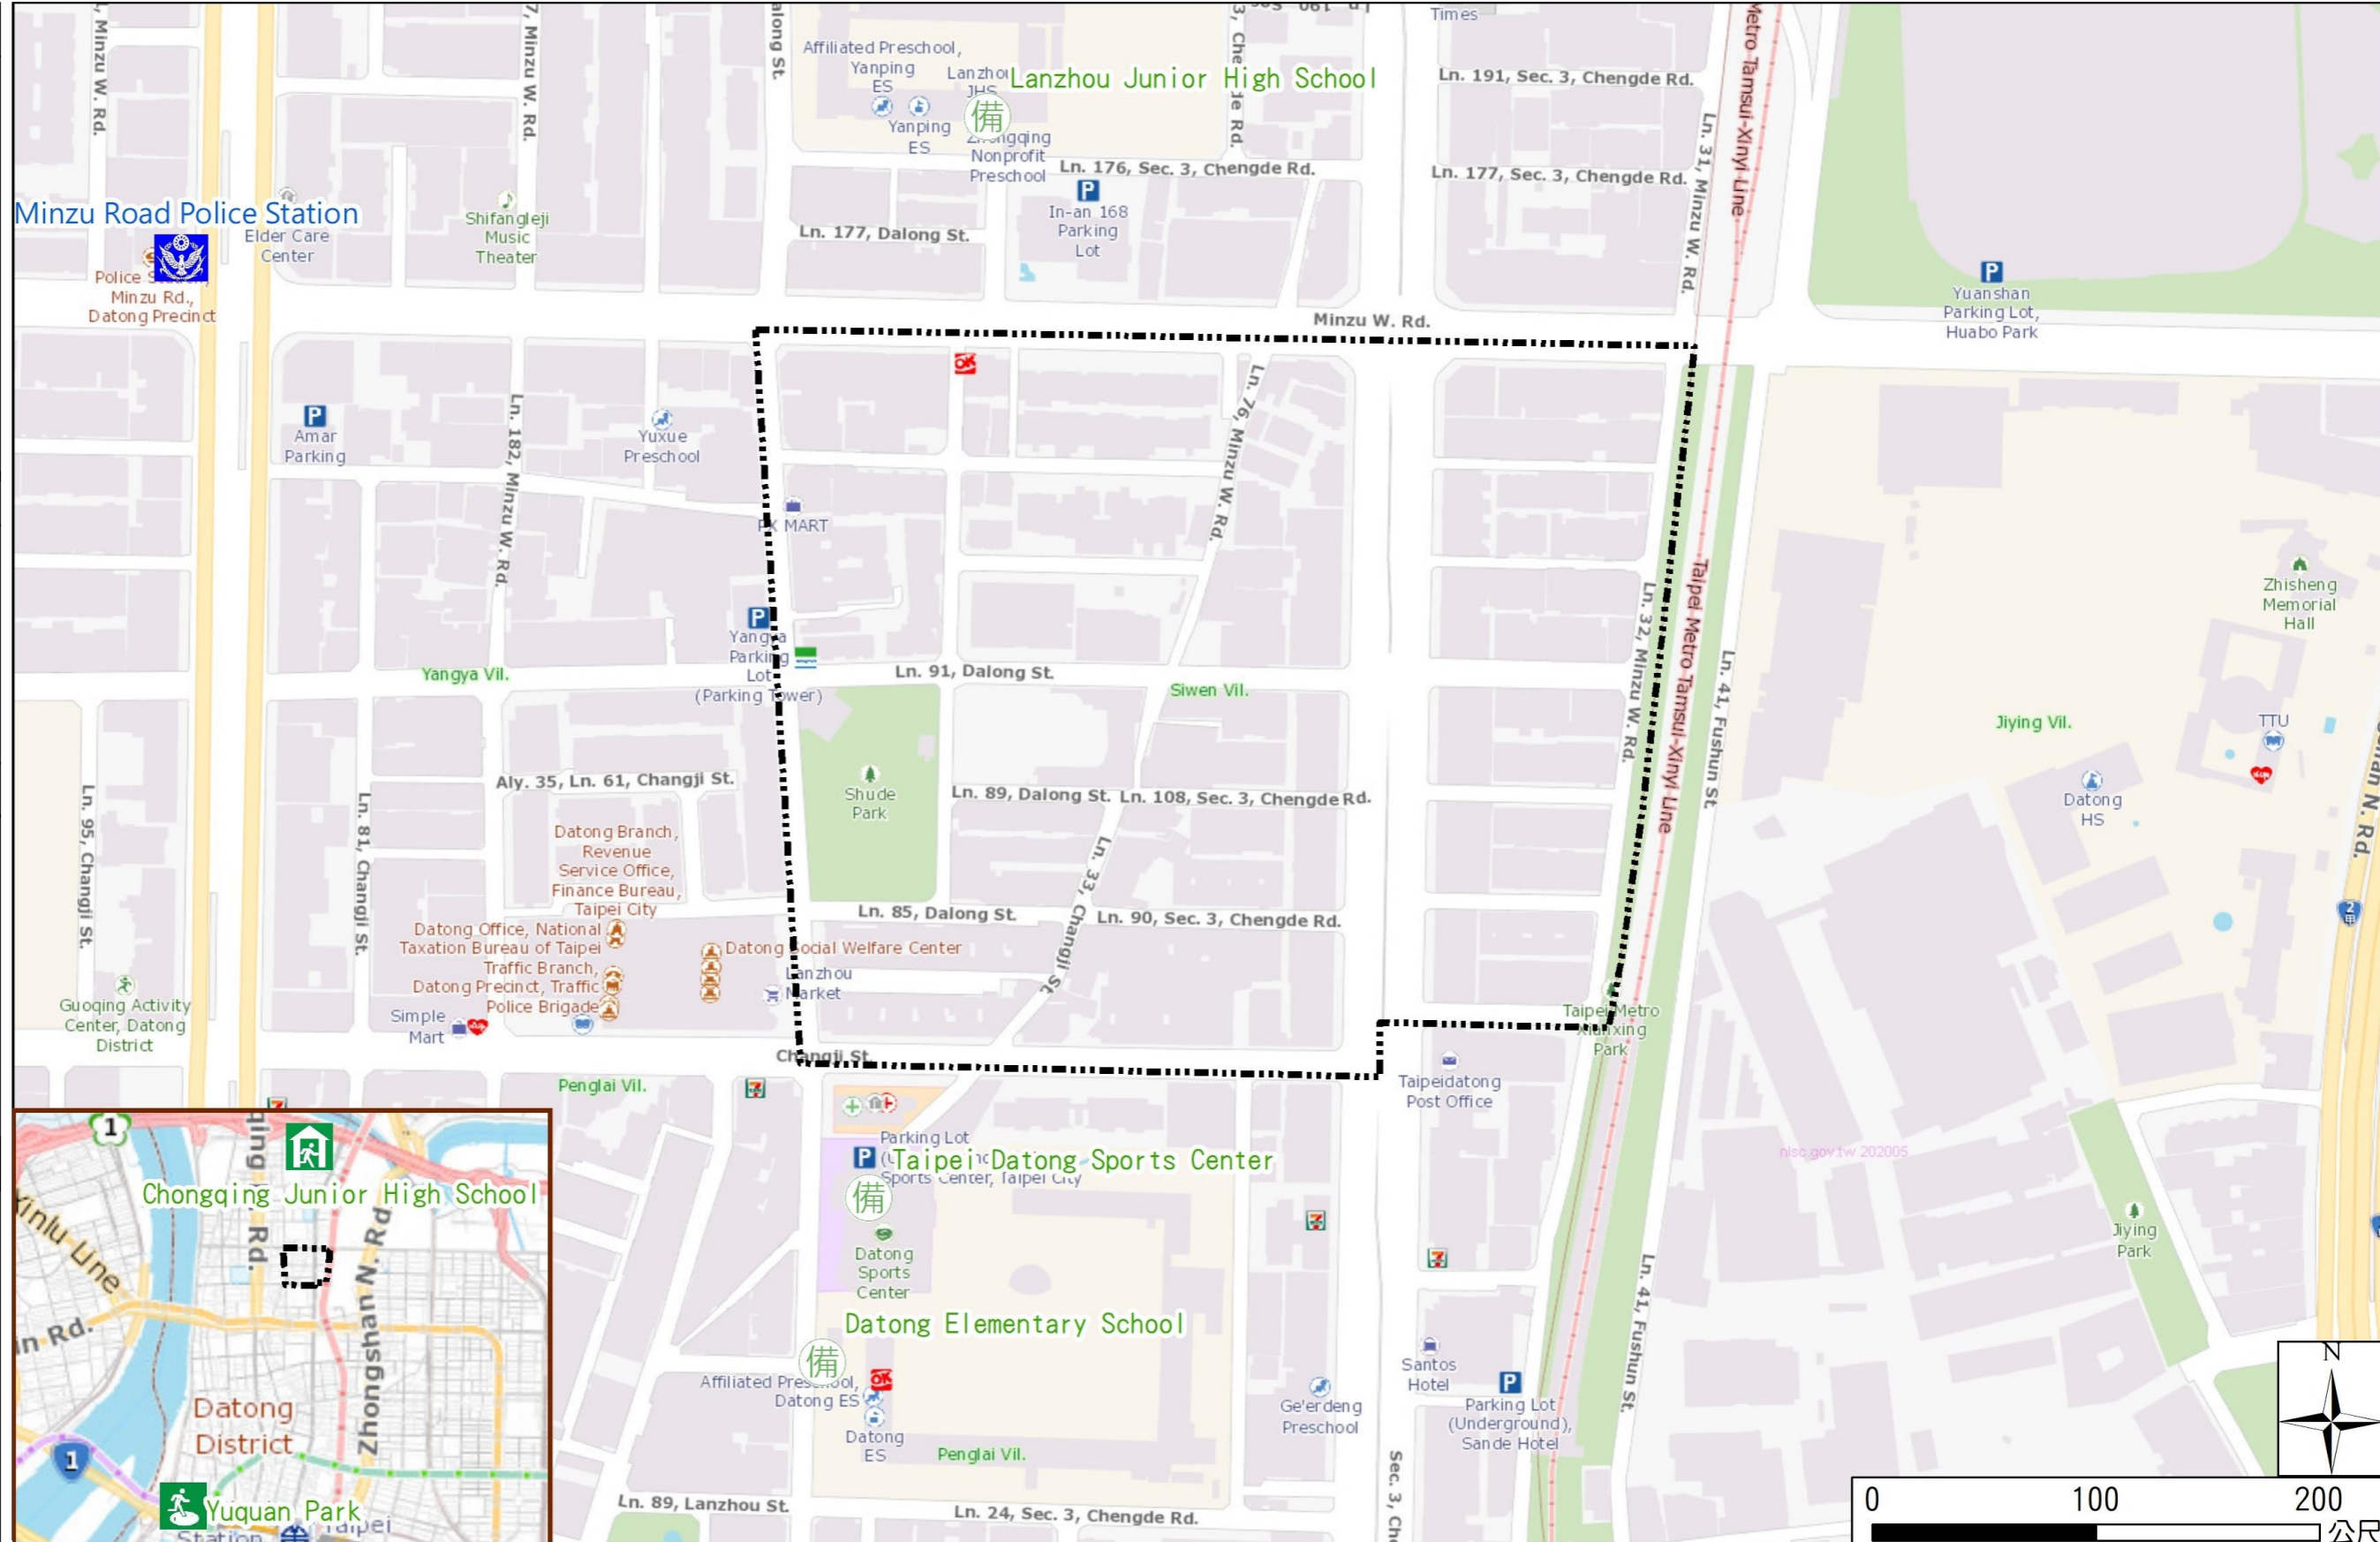

Disaster Prevention Information Website

Taipei City Disaster Prevention Information Website

Knowledge of disaster prevention

Flood: Vertical evacuation or preventive evacuation
 Earthquake :

More disaster prevention knowledge :
 Taipei City Disaster Prevention Guide

Evacuation Shelter

Name	Yuquan Park Applicable to flood situations
Address	No.28, Xining N. Rd.
Capacity	1993
Contact number	02-25850192
Name	Chongqing Junior High School (School for Priority Shelter) Applicable to flood situations
Address	No.19, Dunhuang Rd.
Capacity	50
Contact number	02-25948631#240
Name	Taipei Datong Sports Center
Address	No.51, Dalong St
Capacity	300
Contact number	02-2592-0055#888
Name	Datong Elementary School
Address	No.51, Dalong St
Capacity	183
Contact number	02-25965407#351