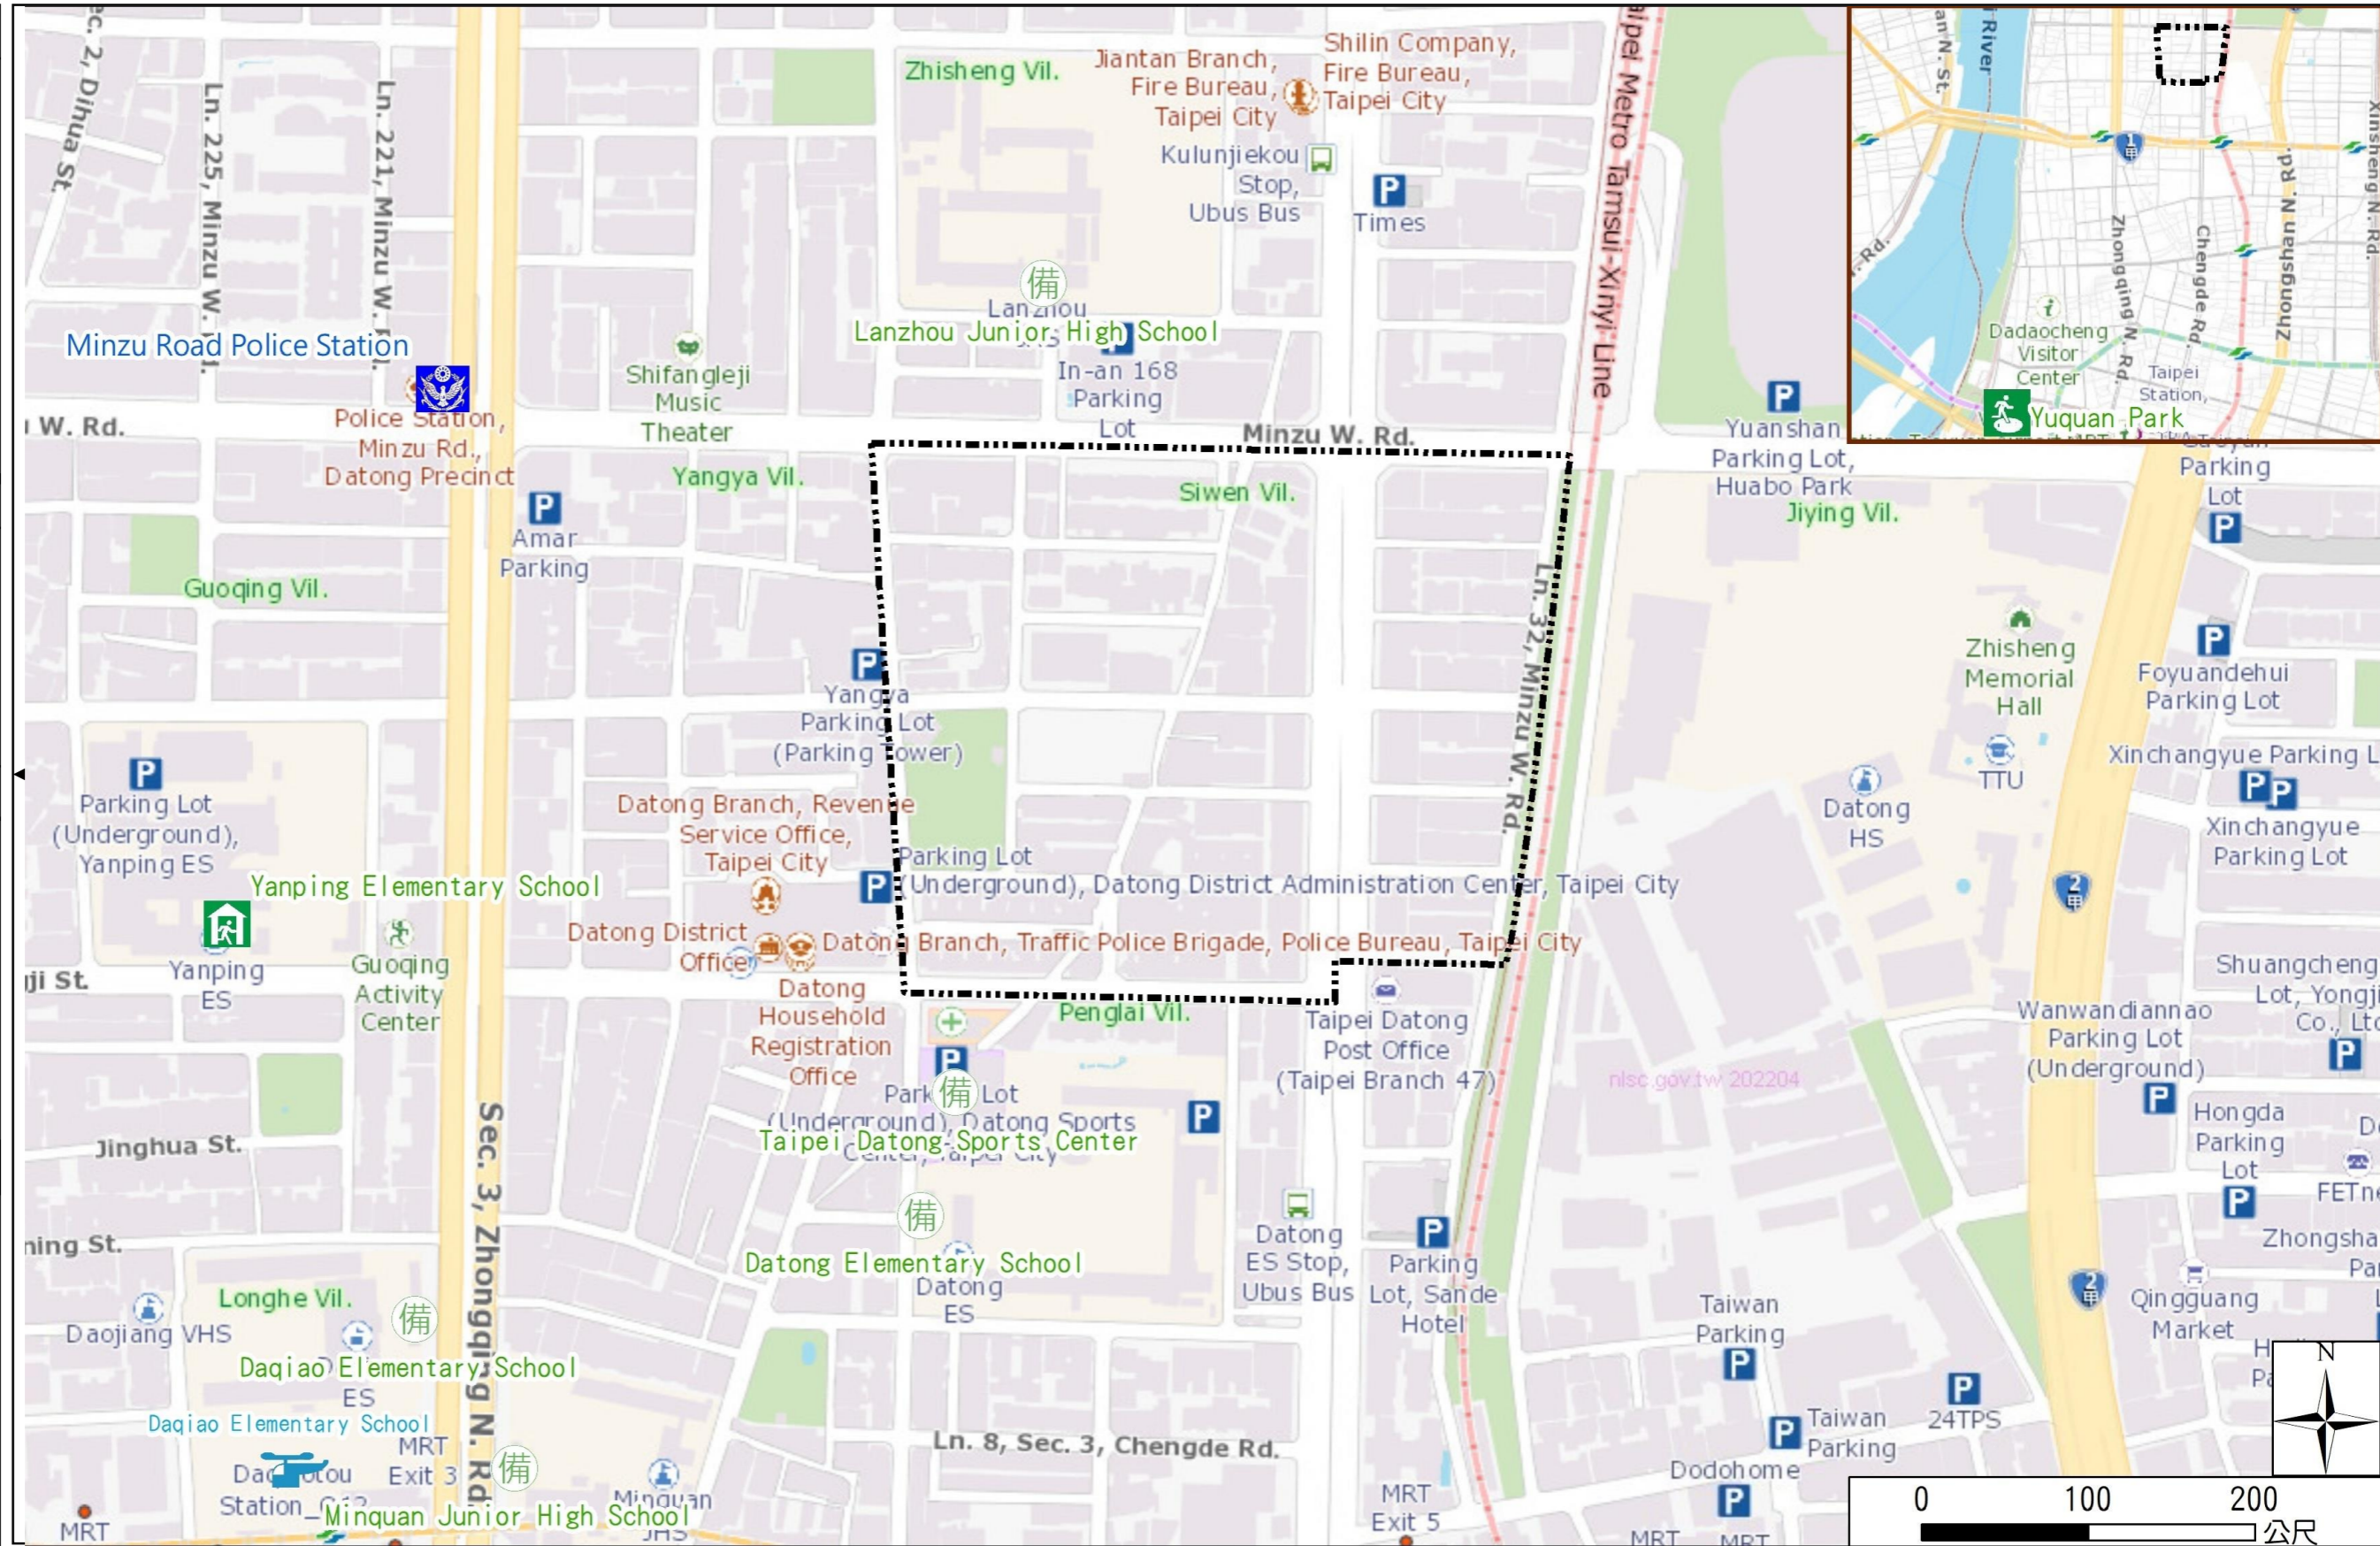

Siwen Vil., Datong Dist., Taipei City Evacuation Map

Disaster notification Unit

Taipei Citizen Hotline : 1999
 Fire Department Tel. : 119
 Police Department Tel. : 110
 EOC of Datong Dist.
 Non-emergency number : 02-25975323
 Emergency number : 02-66080119
 Officer
 Mobile : 0988-179-708
 Note: Please call this District's EOC to ensure that the evacuation shelter is open

Disaster Prevention Information Website

Taipei City Disaster Prevention Information Website

Knowledge of disaster prevention

Flood: Vertical evacuation or preventive evacuation
 Earthquake :

More disaster prevention knowledge :
 Taipei City Disaster Prevention Guide

Evacuation Shelter

Name	Yuquan Park Applicable to earthquake situations
Address	No.28, Xining N. Rd.
Capacity	1993
Contact number	02-25850192
Name	Yanping Elementary School (School for Priority Shelter) Applicable to flood situations
Address	No.97, Changji St.
Capacity	88
Contact number	02-25942439#630
Name	Datong Elementary School
Address	No.51, Dalong St.
Capacity	183
Contact number	02-25965407#351
Name	Taipei Datong Sports Center
Address	No.51, Dalong St.
Capacity	300
Contact number	02-2592-0055#822