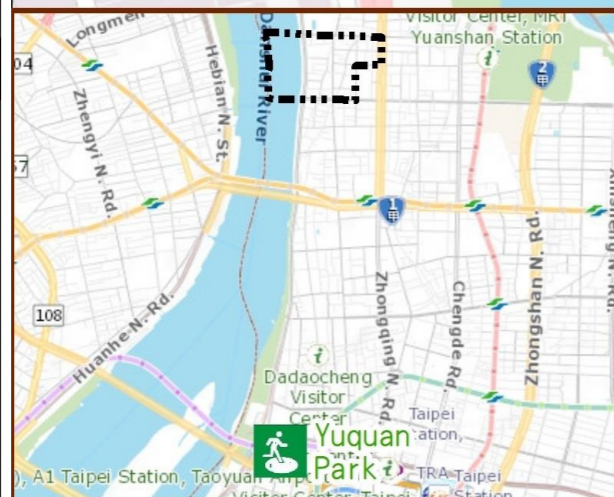

Evacuation Shelter

Name	Yuquan Park Applicable to earthquake situations
Address	No.28, Xining N. Rd.
Capacity	1993
Contact	02-25850192
Name	Yanping Elementary School (School for Priority Shelter) Applicable to flood situations
Address	No.97, Changji St.
Capacity	88
Contact	02-25942439#630
Name	Lanzhou Junior High School
Address	No.1, Ln. 187, Dalong St.
Capacity	34
Contact	02-25918269#501
Name	Dalong Elementary School
Address	No.47, Hami St.
Capacity	208
Contact	02-25942635#838