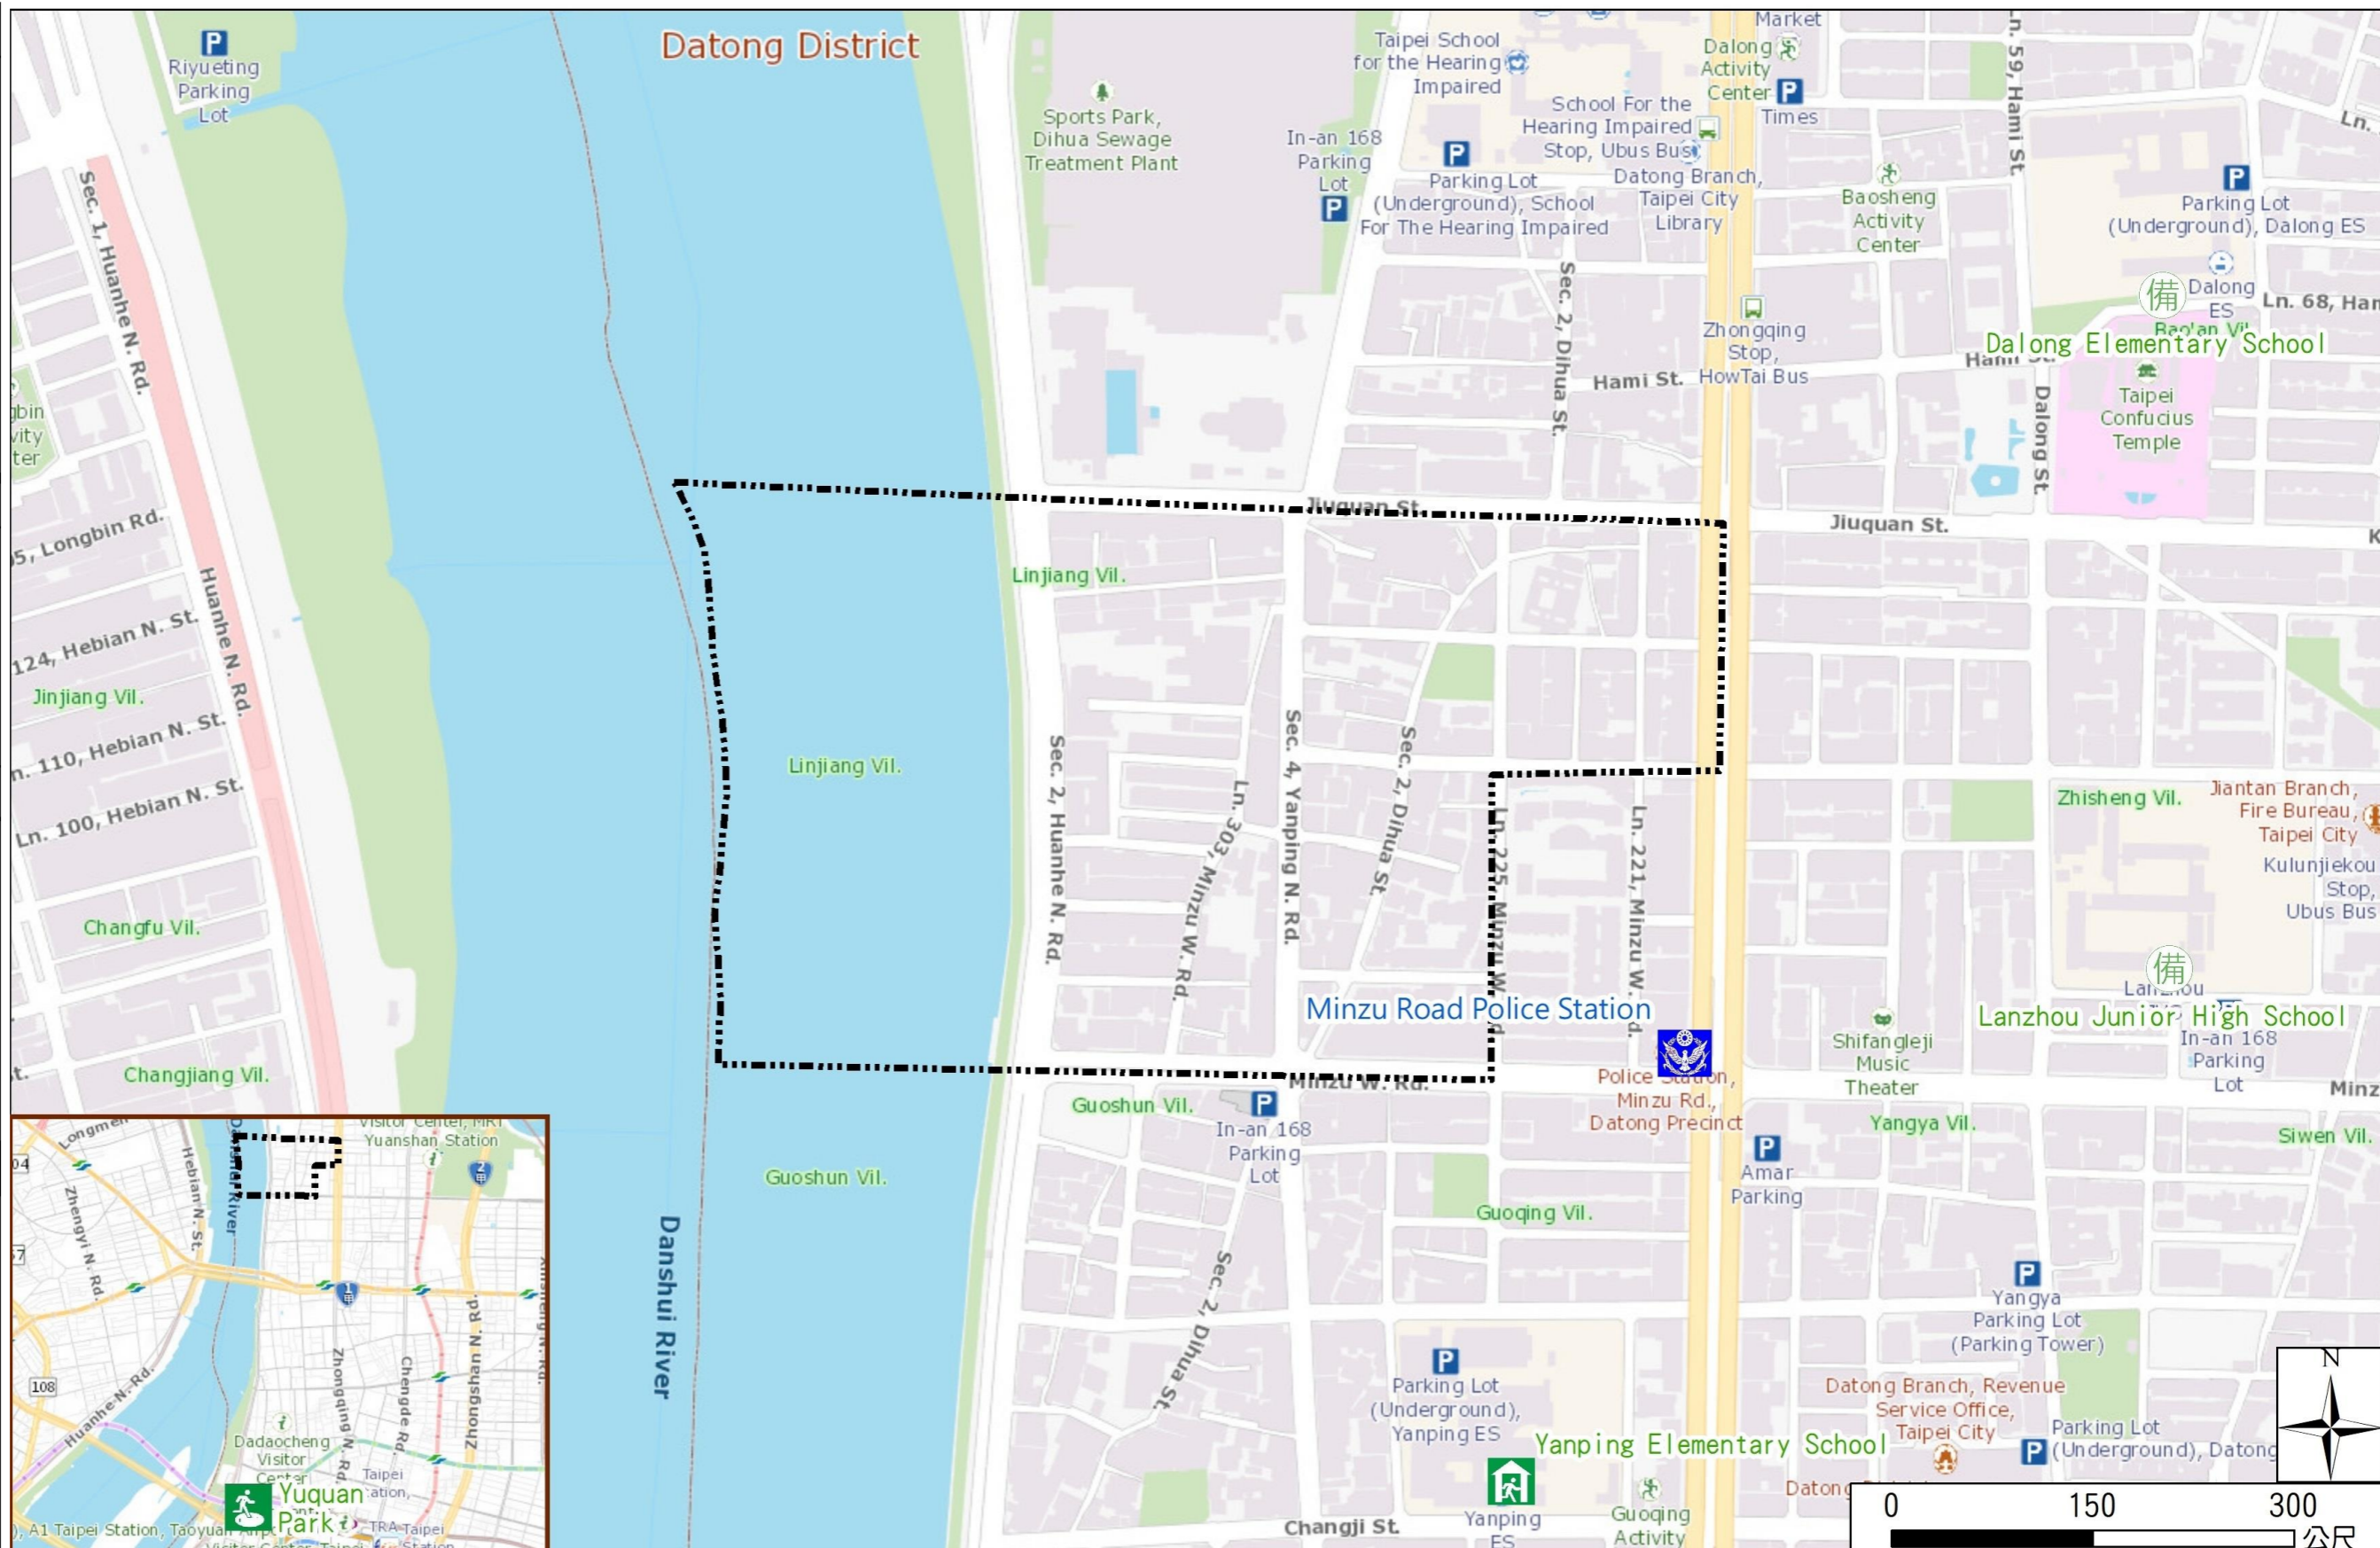

Linjiang Vil., Datong Dist., Taipei City Evacuation Map

Disaster notification Unit

Taipei Citizen Hotline : 1999
Fire Department Tel. : 119
Police Department Tel. : 110
EOC of Datong Dist.
Non-emergency number : 02-25975323
Emergency number : 02-66080119
Officer
Mobilel : 0988-179718
Note: Please call this District's EOC to ensure that the evacuation shelter is open

Disaster Prevention Information Website

[Taipei City Disaster Prevention Information Website](#)

Knowledge of disaster prevention

Flood: Vertical evacuation or preventive evacuation
Earthquake :

More disaster prevention knowledge :
[Taipei City Disaster Prevention Guide](#)

Evacuation Shelter

Name	Yuquan Park Applicable to earthquake situations
Address	No.28, Xining N. Rd.
Capacity	1993
Contact	02-25850192
Name	Yanping Elementary School (School for Priority Shelter) Applicable to flood situations
Address	No.97, Changji St.
Capacity	88
Contact	02-25942439#630
Name	Lanzhou Junior High School
Address	No.1, Ln. 187, Dalong St.
Capacity	34
Contact	02-25918269#501
Name	Dalong Elementary School
Address	No.47, Hami St.
Capacity	208
Contact	02-25942635#838