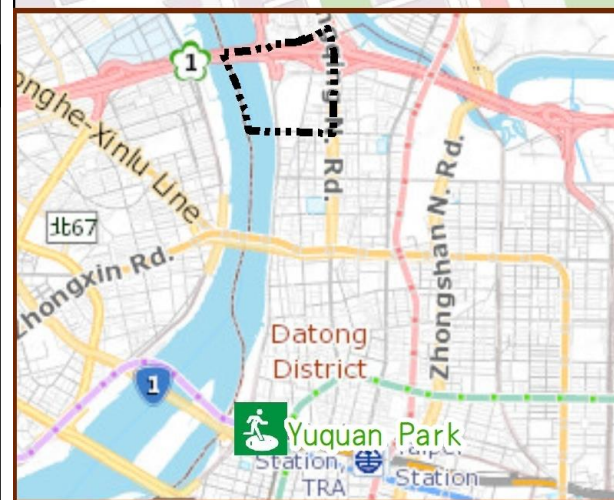

Laoshi Vil., Datong Dist., Taipei City Evacuation Map

Disaster notification Unit

Taipei Citizen Hotline : 1999
Fire Department Tel. : 119
Police Department Tel. : 110
EOC of Datong Dist.
Non-emergency number : 02-25975323
Emergency number : 02-66080119
Officer
Mobile : 0988-179717
Note: Please call this District's EOC to ensure that the evacuation shelter is open

Disaster Prevention Information Website

[Taipei City Disaster Prevention Information Website](#)

Knowledge of disaster prevention

Flood: Vertical evacuation or preventive evacuation
Earthquake :

More disaster prevention knowledge :
[Taipei City Disaster Prevention Guide](#)

Evacuation Shelter

Name	Yuquan Park
Address	Applicable to earthquake situations
Capacity	No.28, Xining N. Rd.
Contact number	1993
	02-25850192
Name	Chongqing Junior High School (School for Priority Shelter)
Address	Applicable to flood situations
Capacity	No.19, Dunhuang Rd.
Contact number	50
	02-25948631#240
Name	Dalong Elementary School
Address	No.47, Hami St.
Capacity	208
Contact number	02-25942635#838
Name	Datong Green No.251
Address	On the corner of Sec. 2, Huanhe N. Rd and Dunhuang Rd.
Capacity	1019
Contact number	02-23329386

圖例	里界 Village Boundary	避難收容處所 Evacuation Shelter	防救災單位 Disaster Rescue Resources	重要地標 Landmark
	里界 Village Boundary	室內避難收容處所(優先安置學校) Indoor Evacuation Shelter (School for Priority Shelter) 室外避難收容處所(防災公園) Outdoor Evacuation Shelter (Disaster Prevention Park) 避難收容處所(備用) Evacuation Shelter (Backup)	警察單位 Police Department 消防單位 Fire Department 急救責任醫院 Designated Hospital (Emergency Medical Treatment)	直升機起降場 Helicopter Pad 重要地標 Landmark