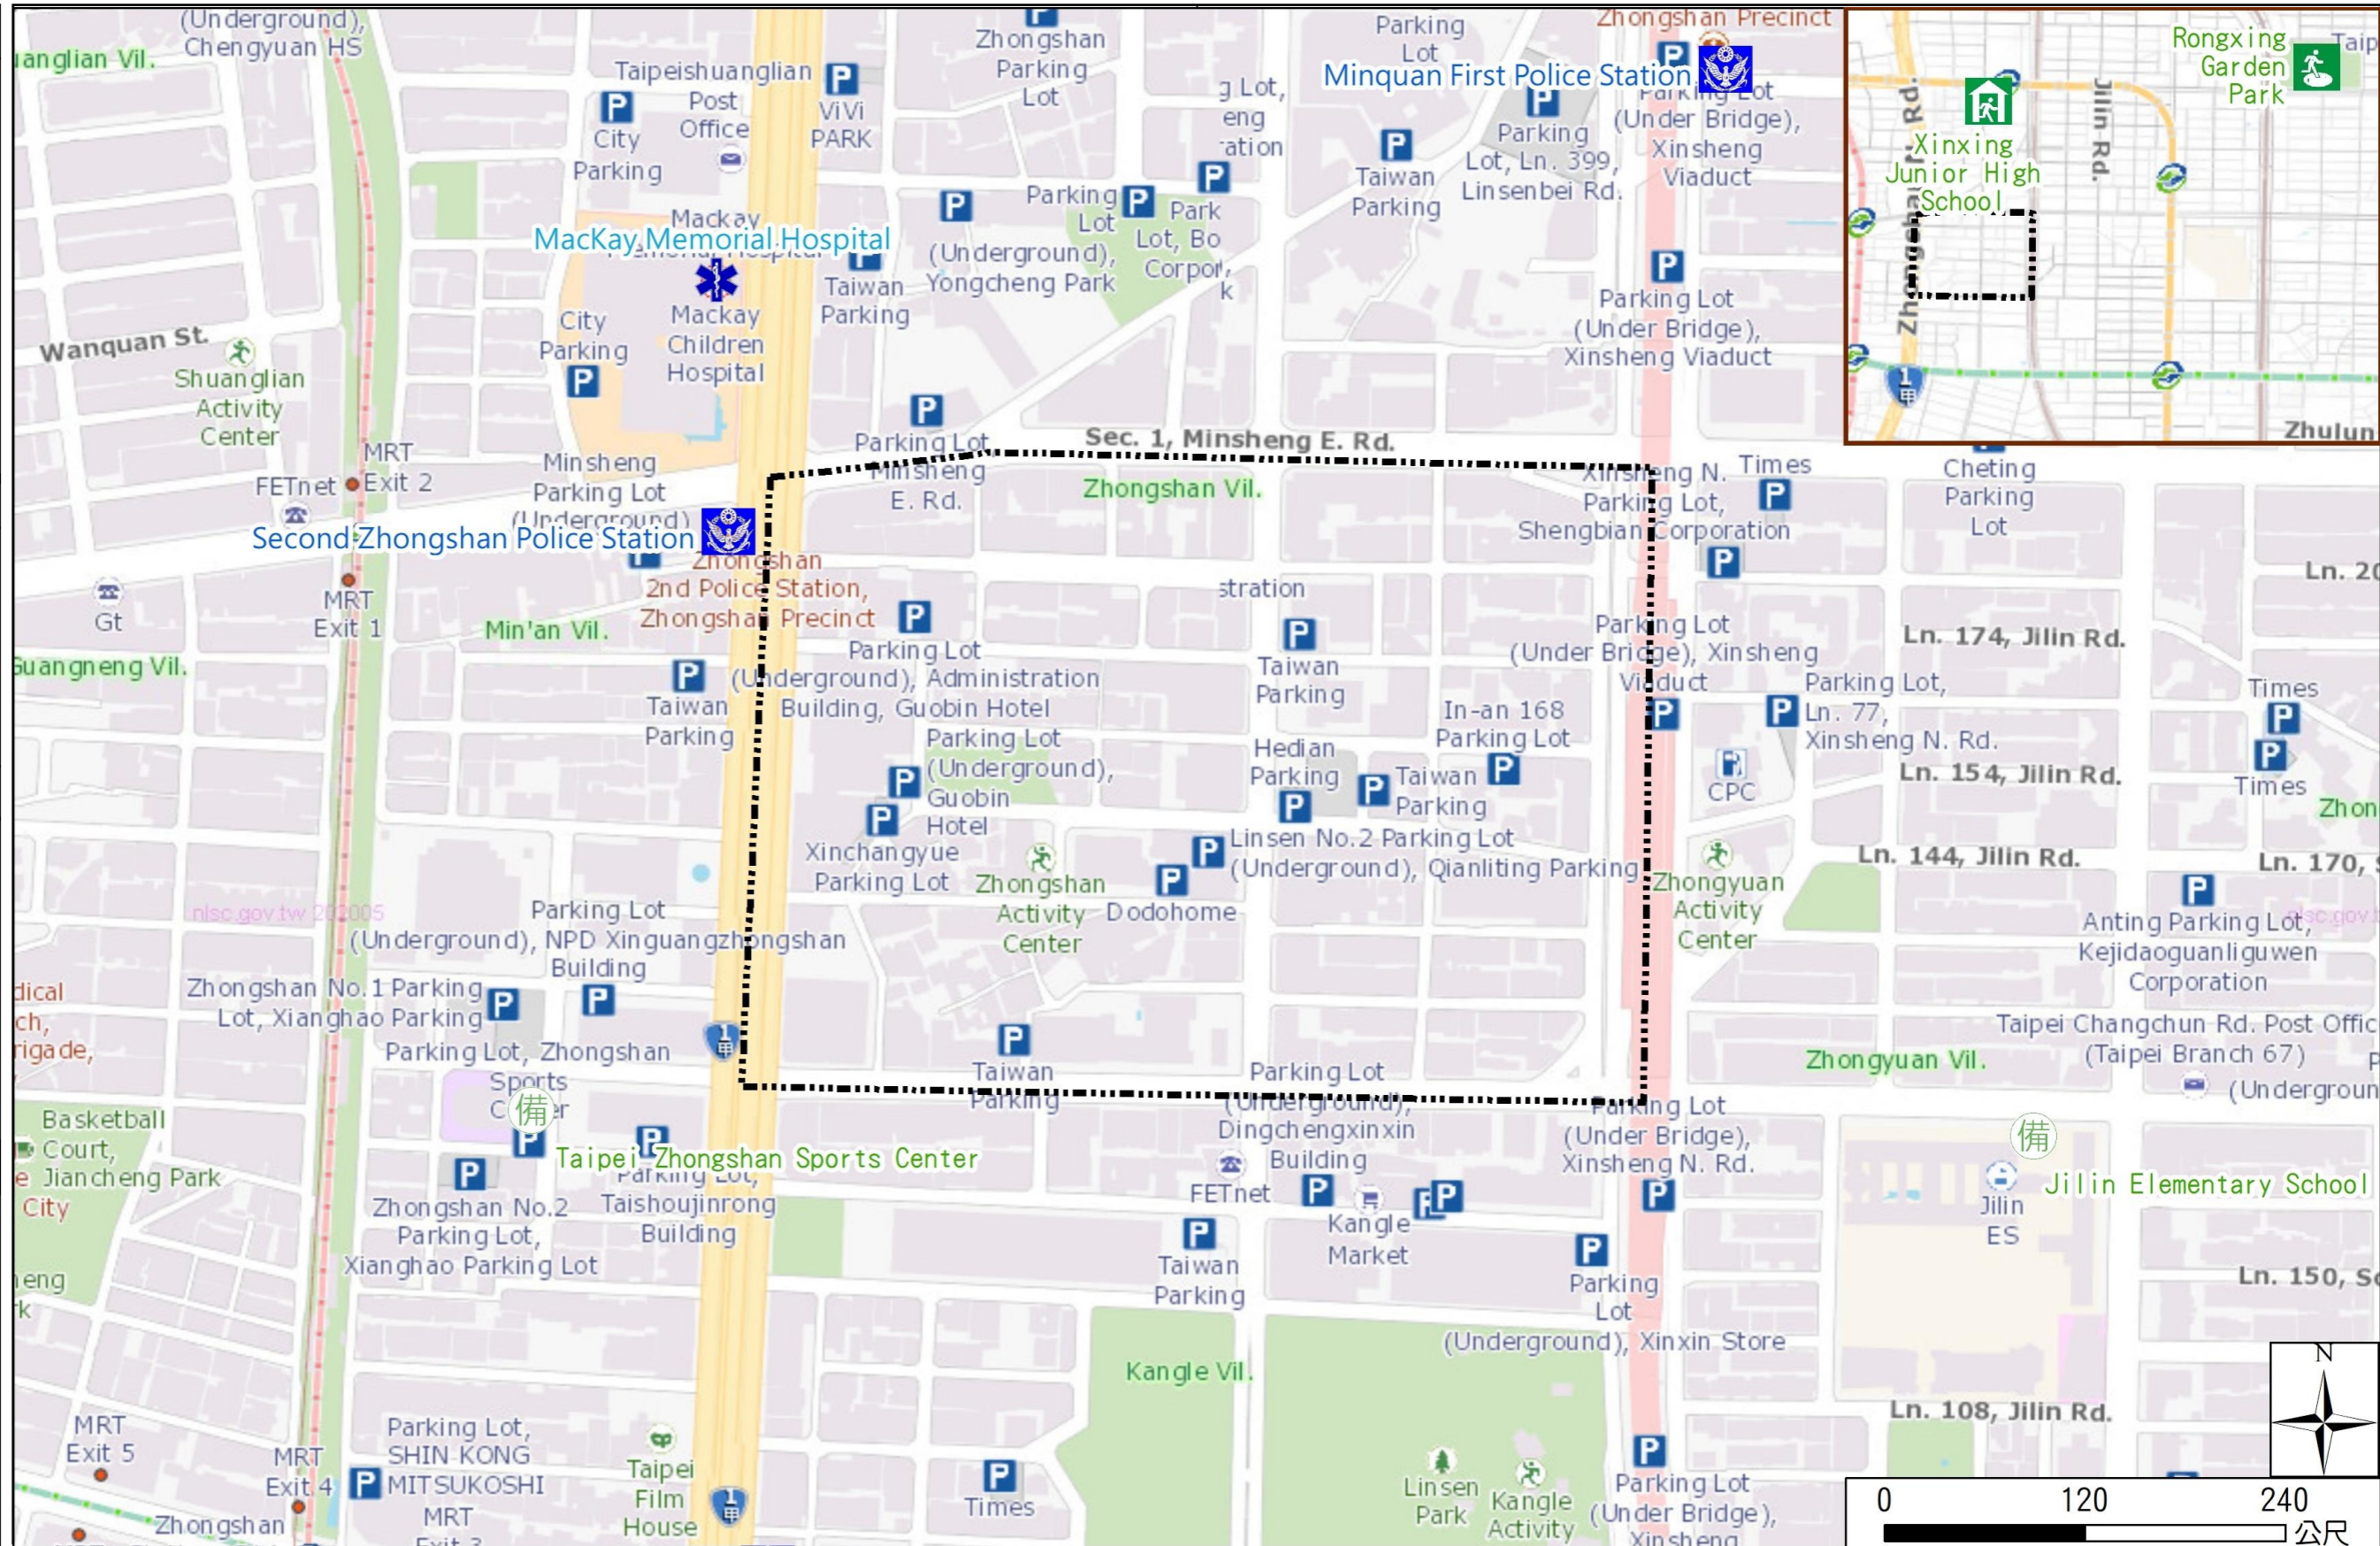

Zhongshan Vil., Zhongshan Dist., Taipei City Evacuation Map

Emergency notification

Taipei Citizen Hotline : 1999
Fire Department Tel. : 119
Police Department Tel. : 110
EOC of Zhongshan Dist.
Non-emergency number : 02-25031369
Emergency number : 02-66082730~39
Officer
Mobile : 0972-295606
Note: Please call this District's EOC to ensure that the evacuation shelter is open

Disaster Prevention Information Website

Taipei City Disaster Prevention Information Website

Evacuation Principle

Flood: Vertical evacuation or preventive evacuation
Earthquake :

More disaster prevention knowledge :
Taipei City Disaster Prevention Guide

Evacuation Shelter

Name	Rongxing Garden Park Shelter for Earthquake
Address	No.1, Sec. 3, Minquan E. Rd.
Capacity	3464
Contact number	02-25850192#222
Name	Xinxing Junior High School (School for Priority Shelter) Shelter for Flood and Earthquake
Address	No. 511, Linsen N. Rd.
Capacity	175
Contact number	02-25714211#501
Name	Jilin Elementary School
Address	No. 116, Changchun Rd.
Capacity	117
Contact number	02-25219196#850
Name	Taipei Zhongshan Sports Center
Address	No. 11, Ln. 70, Songjiang Rd.
Capacity	184
Contact number	2581-1060#211

圖例 Legend	里界 Village Boundary	避難收容處所 Evacuation Shelter	防救災單位 Disaster Rescue Resources	重要地標 Landmark	
	里界 Village Boundary	室內避難收容處所(優先安置學校) Indoor Evacuation Shelter (School for Priority Shelter) 室外避難收容處所(防災公園) Outdoor Evacuation Shelter (Disaster Prevention Park) 避難收容處所(備用) Evacuation Shelter (Backup)	警察單位 Police Department 消防單位 Fire Department 急救責任醫院 Designated Hospital (Emergency Medical Treatment)	直升機起降場 Helipad	重要地標 Landmark