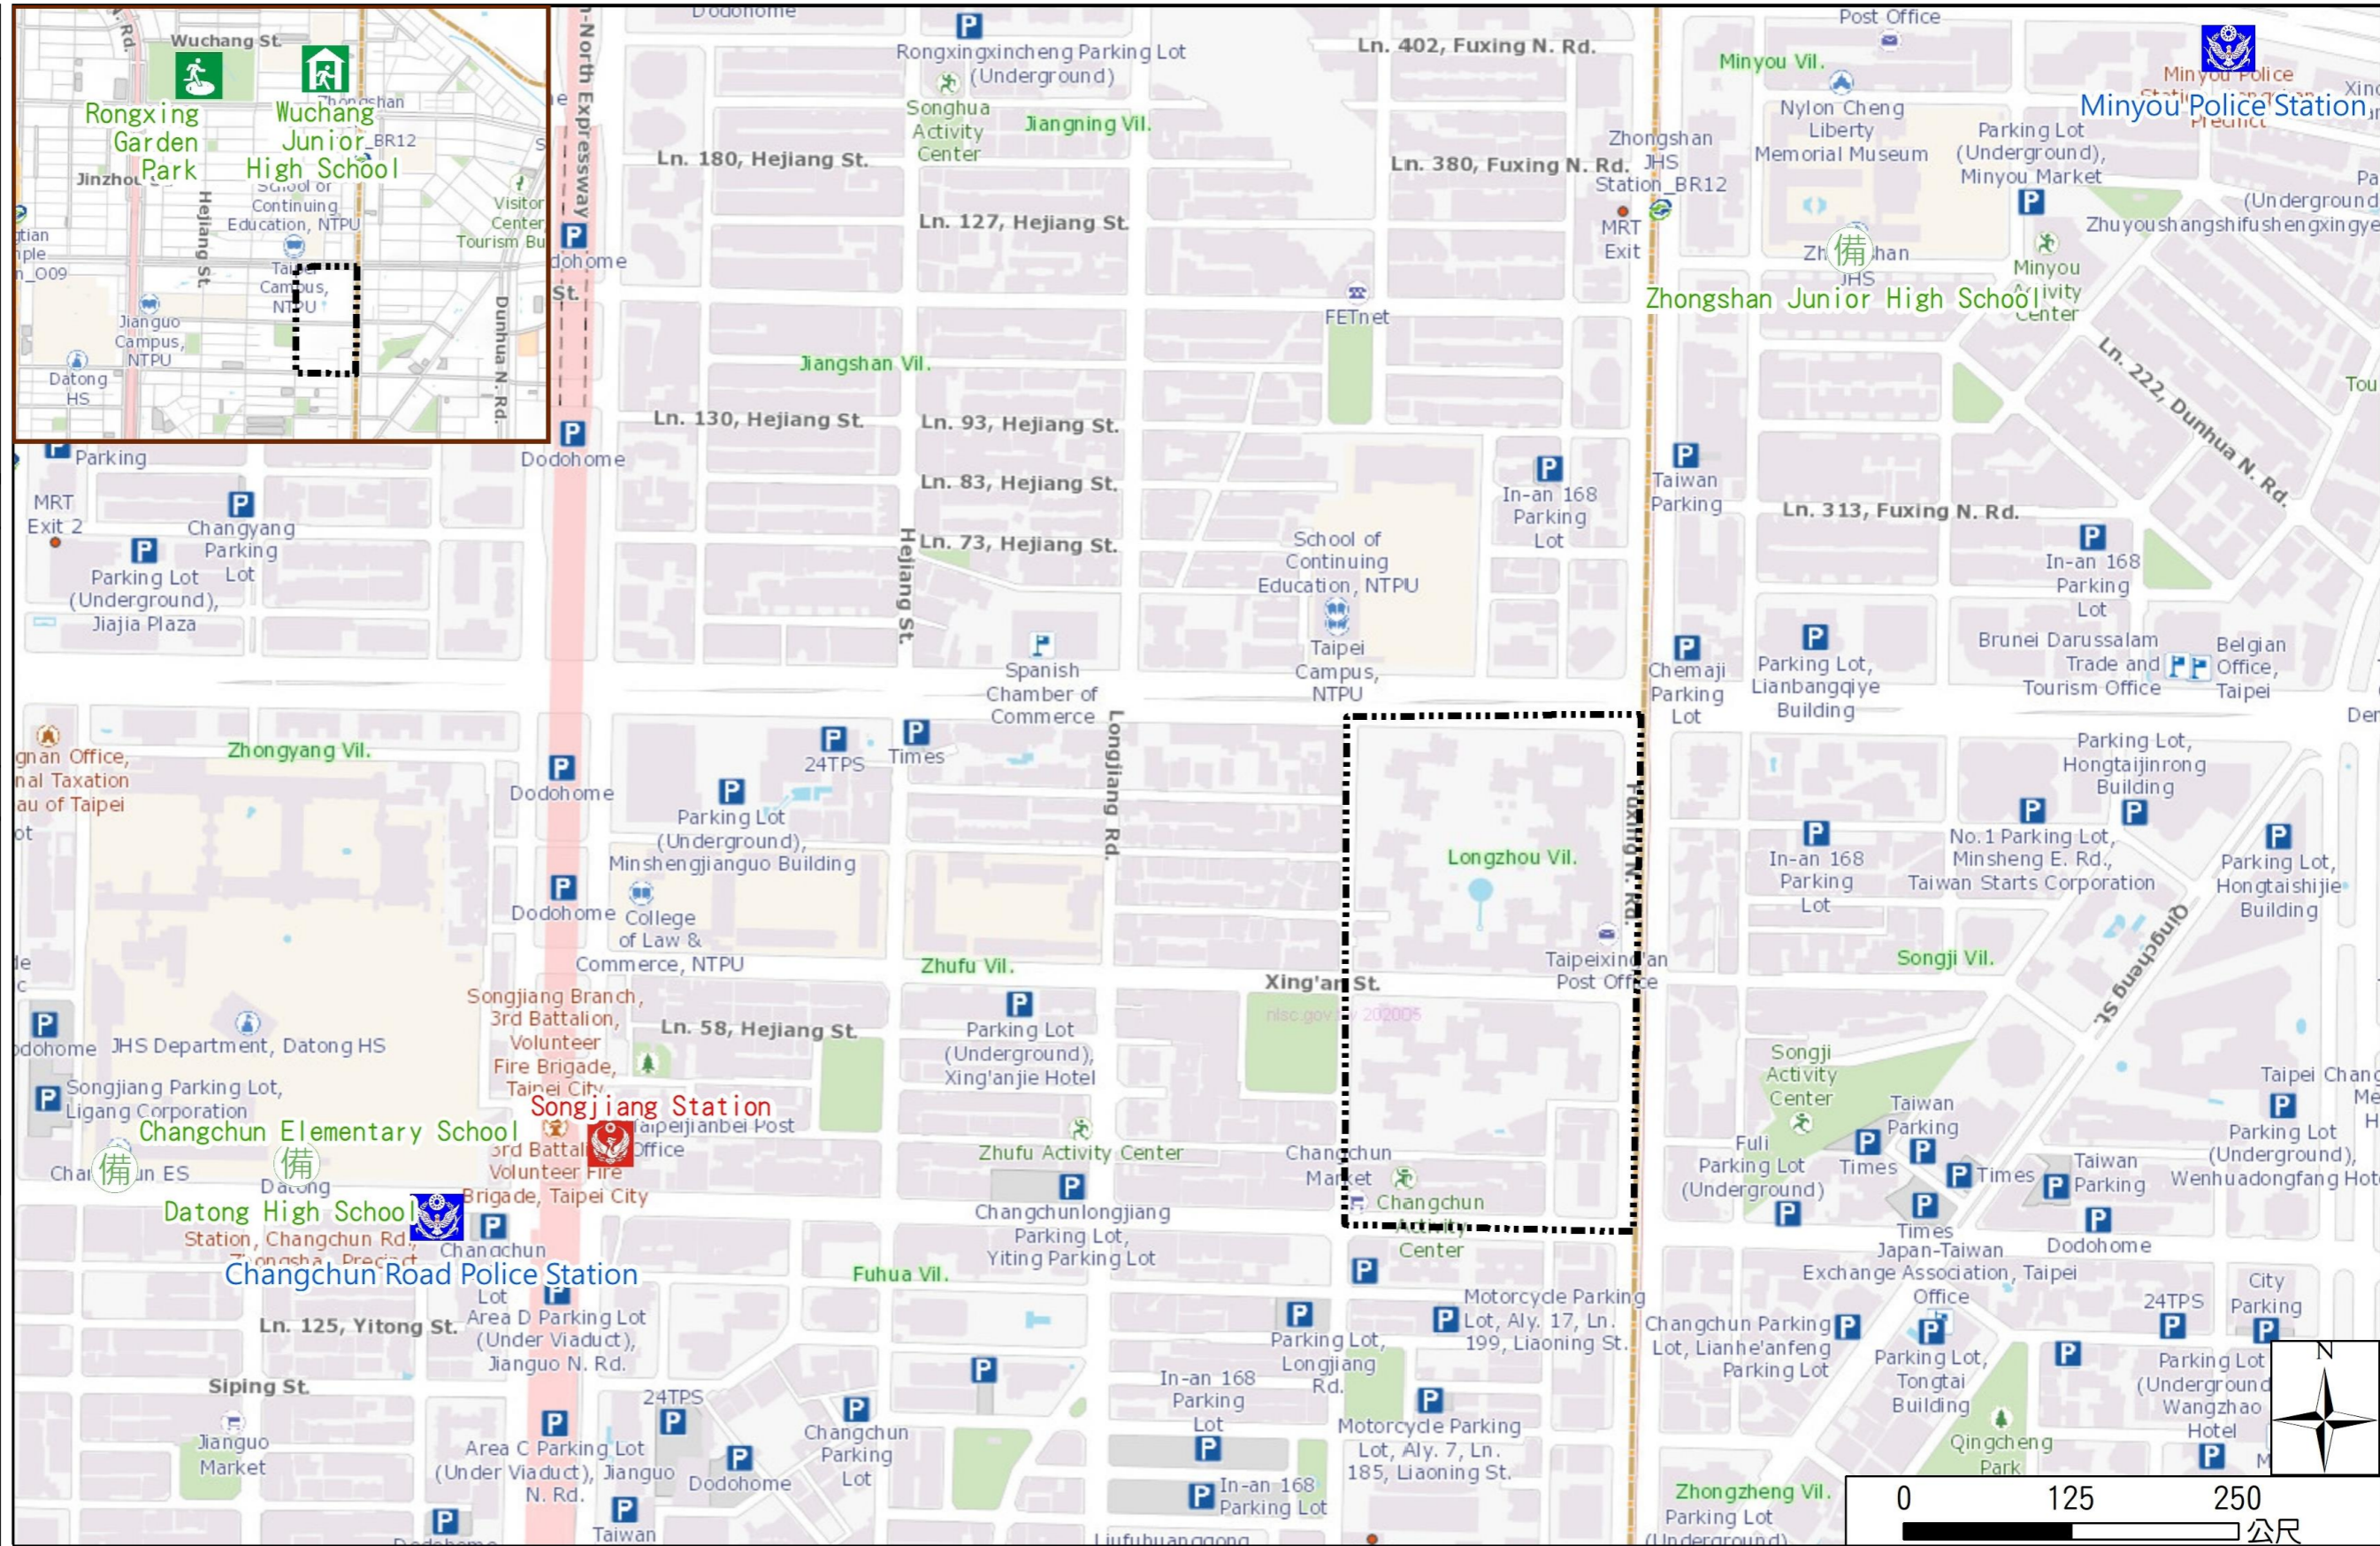

Longzhou Vil., Zhongshan Dist., Taipei City Evacuation Map

Emergency notification

Taipei Citizen Hotline : 1999
Fire Department Tel. : 119
Police Department Tel. : 110
EOC of Zhongshan Dist.
Non-emergency number : 02-25031369
Emergency number : 02-66082730~39
Officer
Mobile : 0972-295635
Note: Please call this District's EOC to ensure that the evacuation shelter is open

Disaster Prevention Information Website

Taipei City Disaster Prevention Information Website

Evacuation Principle

Flood: Vertical evacuation or preventive evacuation
Earthquake :

More disaster prevention knowledge :
Taipei City Disaster Prevention Guide

Evacuation Shelter

Name	Rongxing Garden Park Shelter for Earthquake
Address	No.1, Sec. 3, Minguan E. Rd.
Capacity	3464
Contact number	02-25850192#222
Name	Wuchang Junior High School (School for Priority Shelter) Shelter for Earthquake
Address	No. 1, Ln. 430, Fuxing N. Rd.
Capacity	250
Contact number	02-25023416#831
Name	Changchun Elementary School
Address	No. 165, Changchun Rd.
Capacity	47
Contact number	02-25024366#151
Name	Datong High School
Address	No. 167, Changchun Rd.
Capacity	300
Contact number	02-25054269#130

Legend 圖例	里界 Village Boundary	避難收容處所 Evacuation Shelter	防救災單位 Disaster Rescue Resources	重要地標 Landmark
	里界 Village Boundary	室內避難收容處所(優先安置學校) Indoor Evacuation Shelter (School for Priority Shelter) 室外避難收容處所(防災公園) Outdoor Evacuation Shelter (Disaster Prevention Park) 避難收容處所(備用) Evacuation Shelter (Backup)	警察單位 Police Department 消防單位 Fire Department 急救責任醫院 Designated Hospital (Emergency Medical Treatment)	直升機起降場 Helipad 重要地標 Landmark