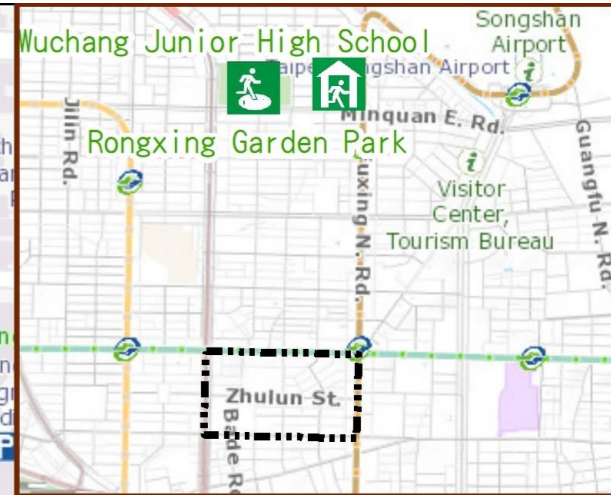

Evacuation Shelter

Name	Rongxing Garden Park Shelter for Earthquake
Address	No.1, Sec. 3, Minguan E. Rd.
Capacity	3464
Contact number	02-25850192#222
Name	Wuchang Junior High School (School for Priority Shelter) Shelter for Earthquake
Address	No. 1, Ln. 430, Fuxing N. Rd.
Capacity	250
Contact number	02-25023416#831
Name	Zhongshan Girls High School
Address	No. 141, Sec. 2, Chang'an E. Rd
Capacity	135
Contact number	02-25073148#241
Name	Zhongzheng Elementary School
Address	No. 62, Longjiang Rd.
Capacity	76
Contact number	02-25070932#131