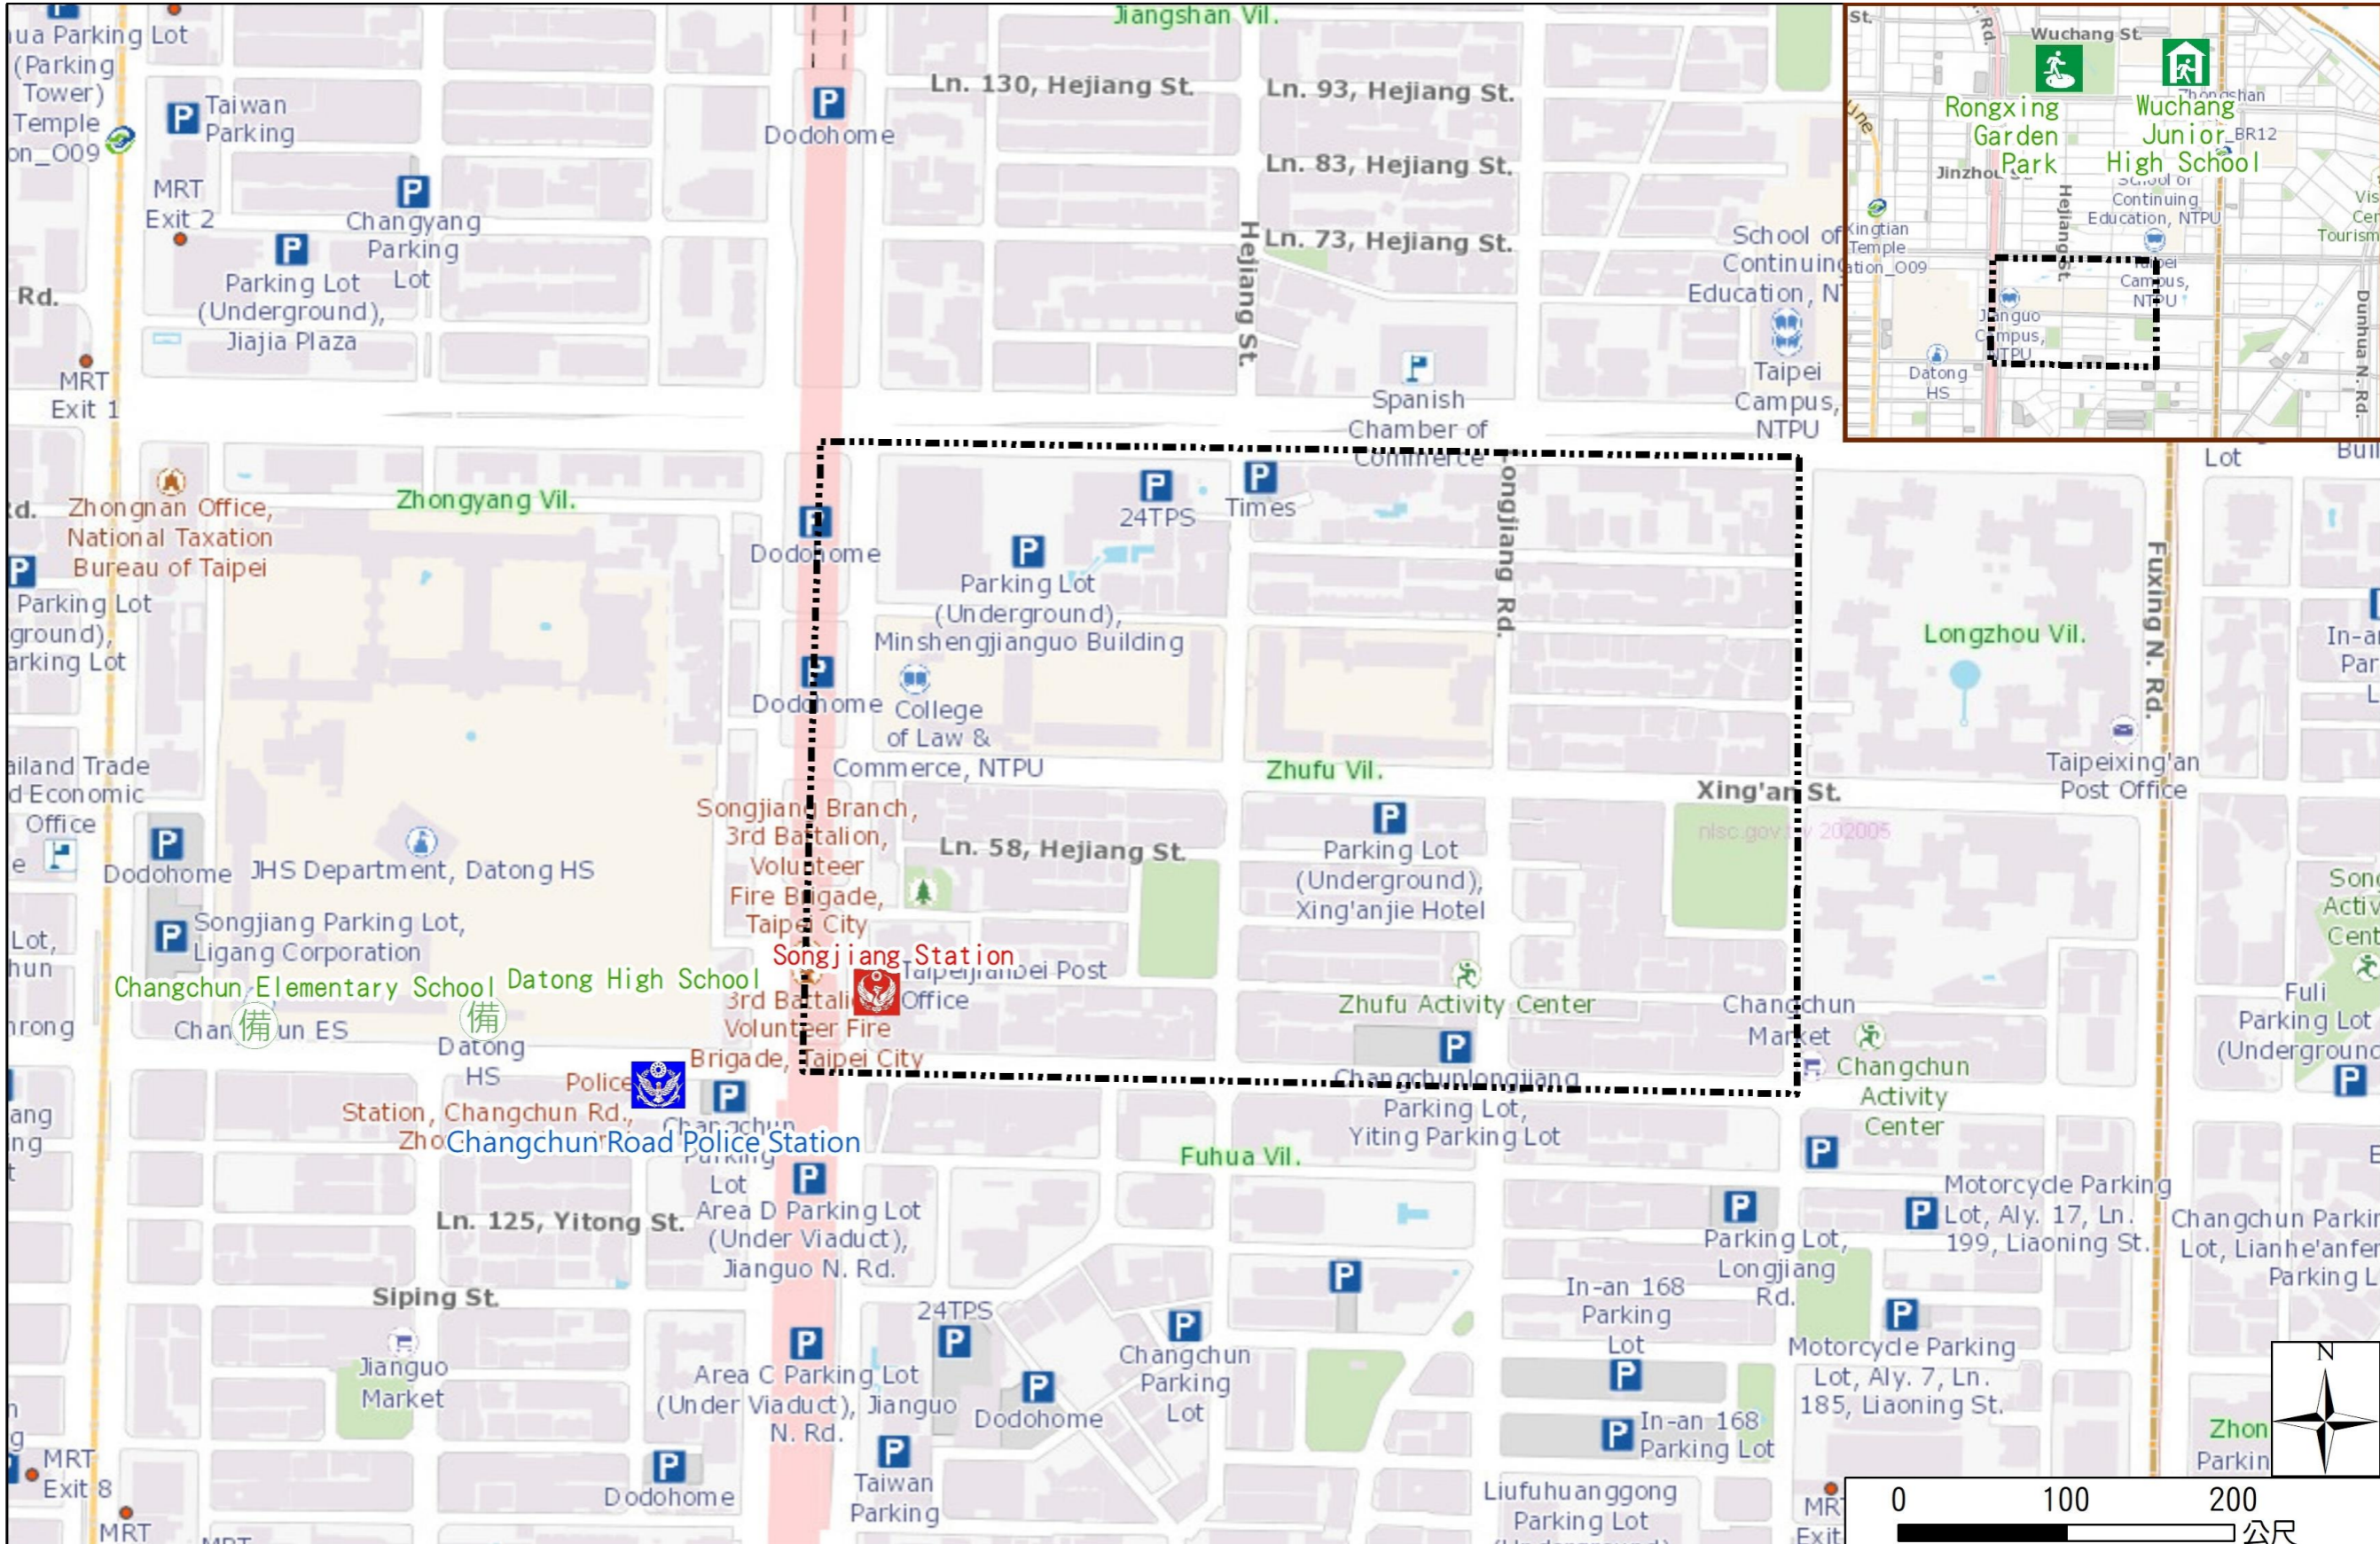

Disaster Prevention Information Website

Taipei City Disaster Prevention Information Website

Evacuation Principle

Flood: Vertical evacuation or preventive evacuation
 Earthquake :

More disaster prevention knowledge :
 Taipei City Disaster Prevention Guide

Evacuation Shelter

Name	Rongxing Garden Park Shelter for Earthquake
Address	No.1, Sec. 3, Minguan E. Rd.
Capacity	3464
Contact number	02-25850192#222
Name	Wuchang Junior High School (School for Priority Shelter) Shelter for Earthquake
Address	No. 1, Ln. 430, Fuxing N. Rd.
Capacity	250
Contact number	02-25023416#831
Name	Changchun Elementary School
Address	No. 165, Changchun Rd.
Capacity	47
Contact number	02-25024366#151
Name	Datong High School
Address	No. 167, Changchun Rd.
Capacity	300
Contact number	02-25054269#130

Legend 圖例	里界 Village Boundary	避難收容處所 Evacuation Shelter	防救災單位 Disaster Rescue Resources	重要地標 Landmark
	里界 Village Boundary	室內避難收容處所(優先安置學校) Indoor Evacuation Shelter (School for Priority Shelter) 室外避難收容處所(防災公園) Outdoor Evacuation Shelter (Disaster Prevention Park) 避難收容處所(備用) Evacuation Shelter (Backup)	警察單位 Police Department 消防單位 Fire Department 急救責任醫院 Designated Hospital (Emergency Medical Treatment)	直升機起降場 Helipad