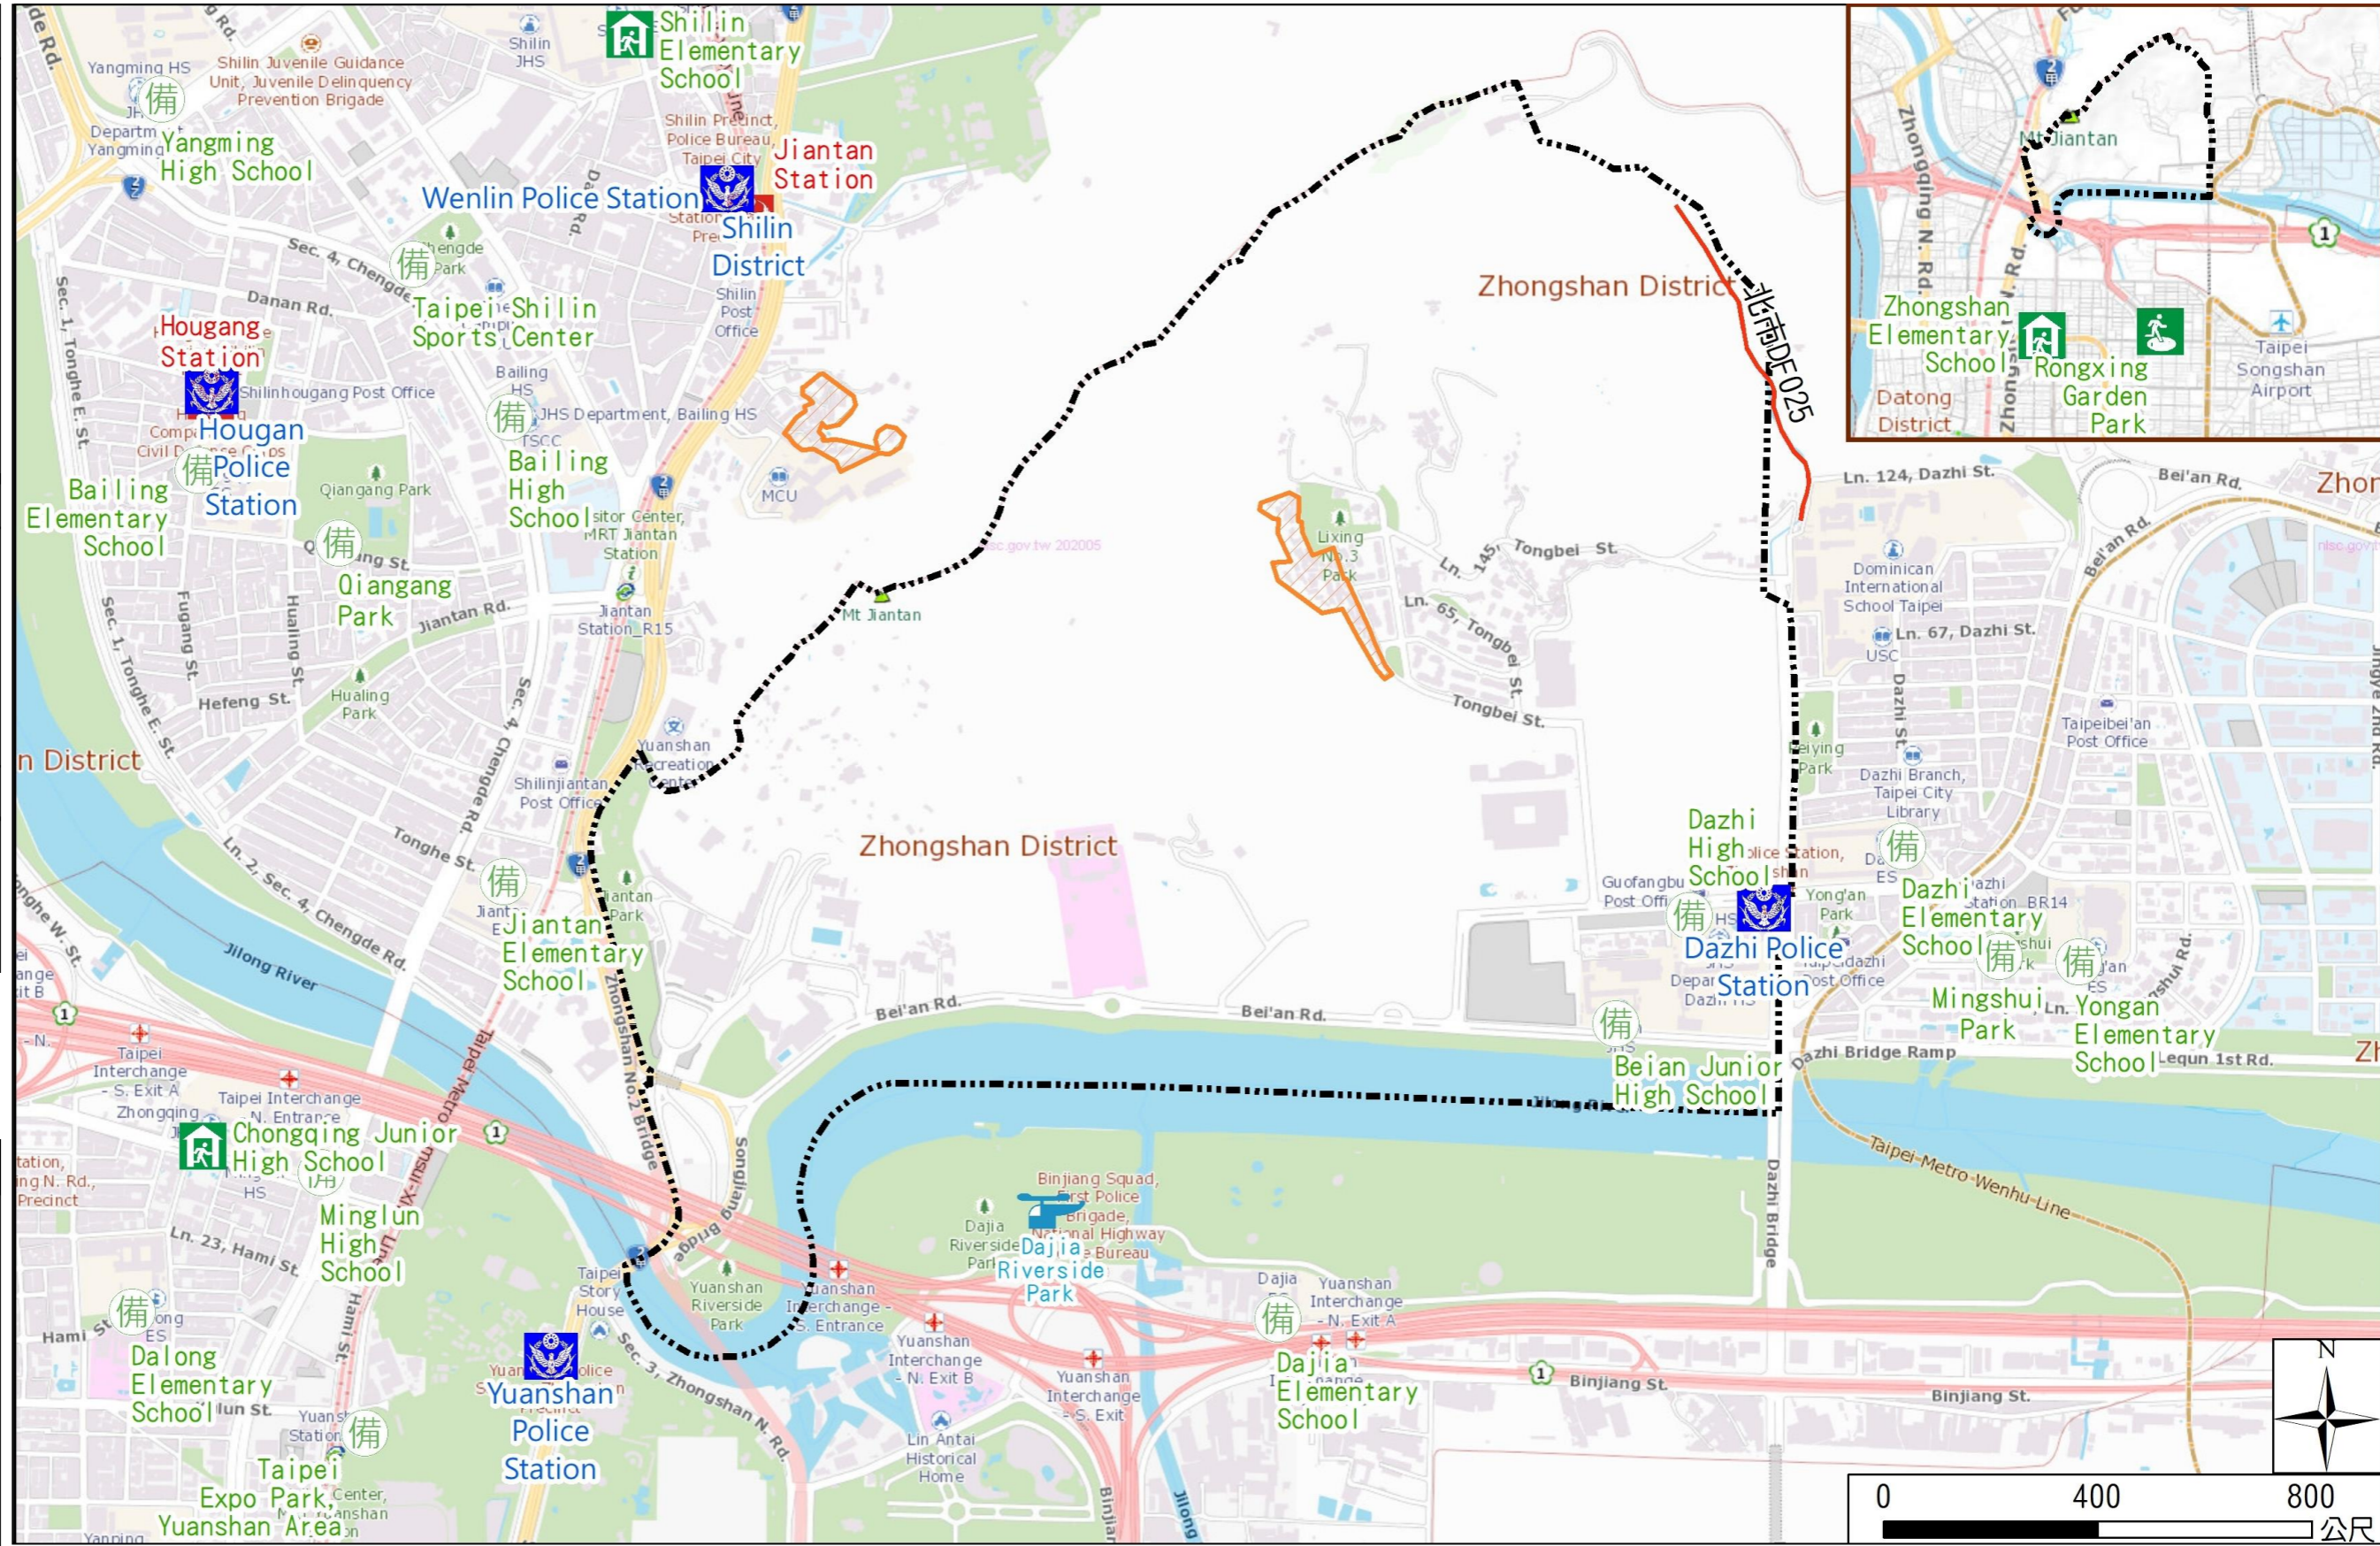

Jiantan Vil., Zhongshan Dist., Taipei City Evacuation Map

Emergency notification

Taipei Citizen Hotline : 1999
 Fire Department Tel. : 119
 Police Department Tel. : 110
 EOC of Zhongshan Dist.
 Non-emergency number : 02-25031369
 Emergency number : 02-66082730~39
 Officer
 Mobile : 0972-295613
 Note: Please call this District's EOC to ensure that the evacuation shelter is open

Disaster Prevention Information Website

Taipei City Disaster Prevention Information Website

Evacuation Principle

Flood: Vertical evacuation or preventive evacuation
 Earthquake :

More disaster prevention knowledge :
 Taipei City Disaster Prevention Guide

Evacuation Shelter

Name	Rongxing Garden Park Shelter for Earthquake
Address	No.1, Sec. 3, Minquan E. Rd.
Capacity	3464
Contact number	02-25850192#222
Name	Zhongshan Elementary School (School for Priority Shelter) Shelter for Flood
Address	No. 69, Sec. 1, Minquan E. Rd.
Capacity	290
Contact number	02-25914085#36
Name	Dazhi High School
Address	No. 420, Bei'an Rd.
Capacity	300
Contact number	02-25334017#141
Name	Beian Junior High School
Address	No. 325, Mingshui Rd.
Capacity	30
Contact number	02-25333888#240