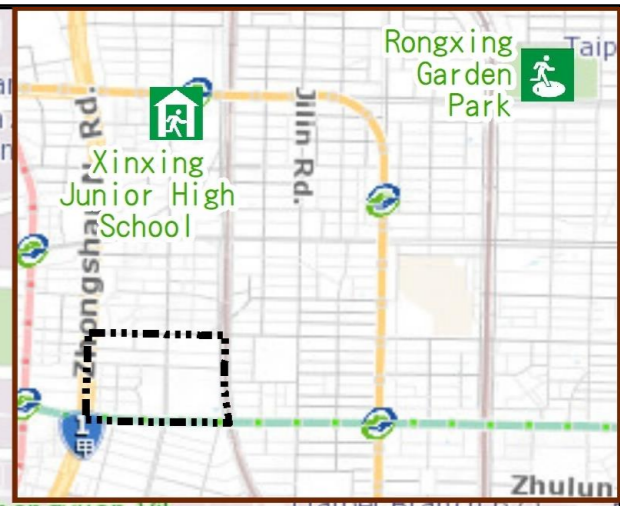

Evacuation Shelter

Name	Rongxing Garden Park Shelter for Earthquake
Address	No.1, Sec. 3, Minquan E. Rd.
Capacity	3464
Contact number	02-25850192#222
Name	Xinxing Junior High School (School for Priority Shelter) Shelter for Flood and Earthquake
Address	No. 511, Linsen N. Rd.
Capacity	175
Contact number	02-25714211#501
Name	Jilin Elementary School
Address	No. 116, Changchun Rd.
Capacity	117
Contact number	02-25219196#850
Name	Taipei Zhongshan Sports Center
Address	No. 11, Ln. 70, Songjiang Rd.
Capacity	184
Contact number	2581-1060#211