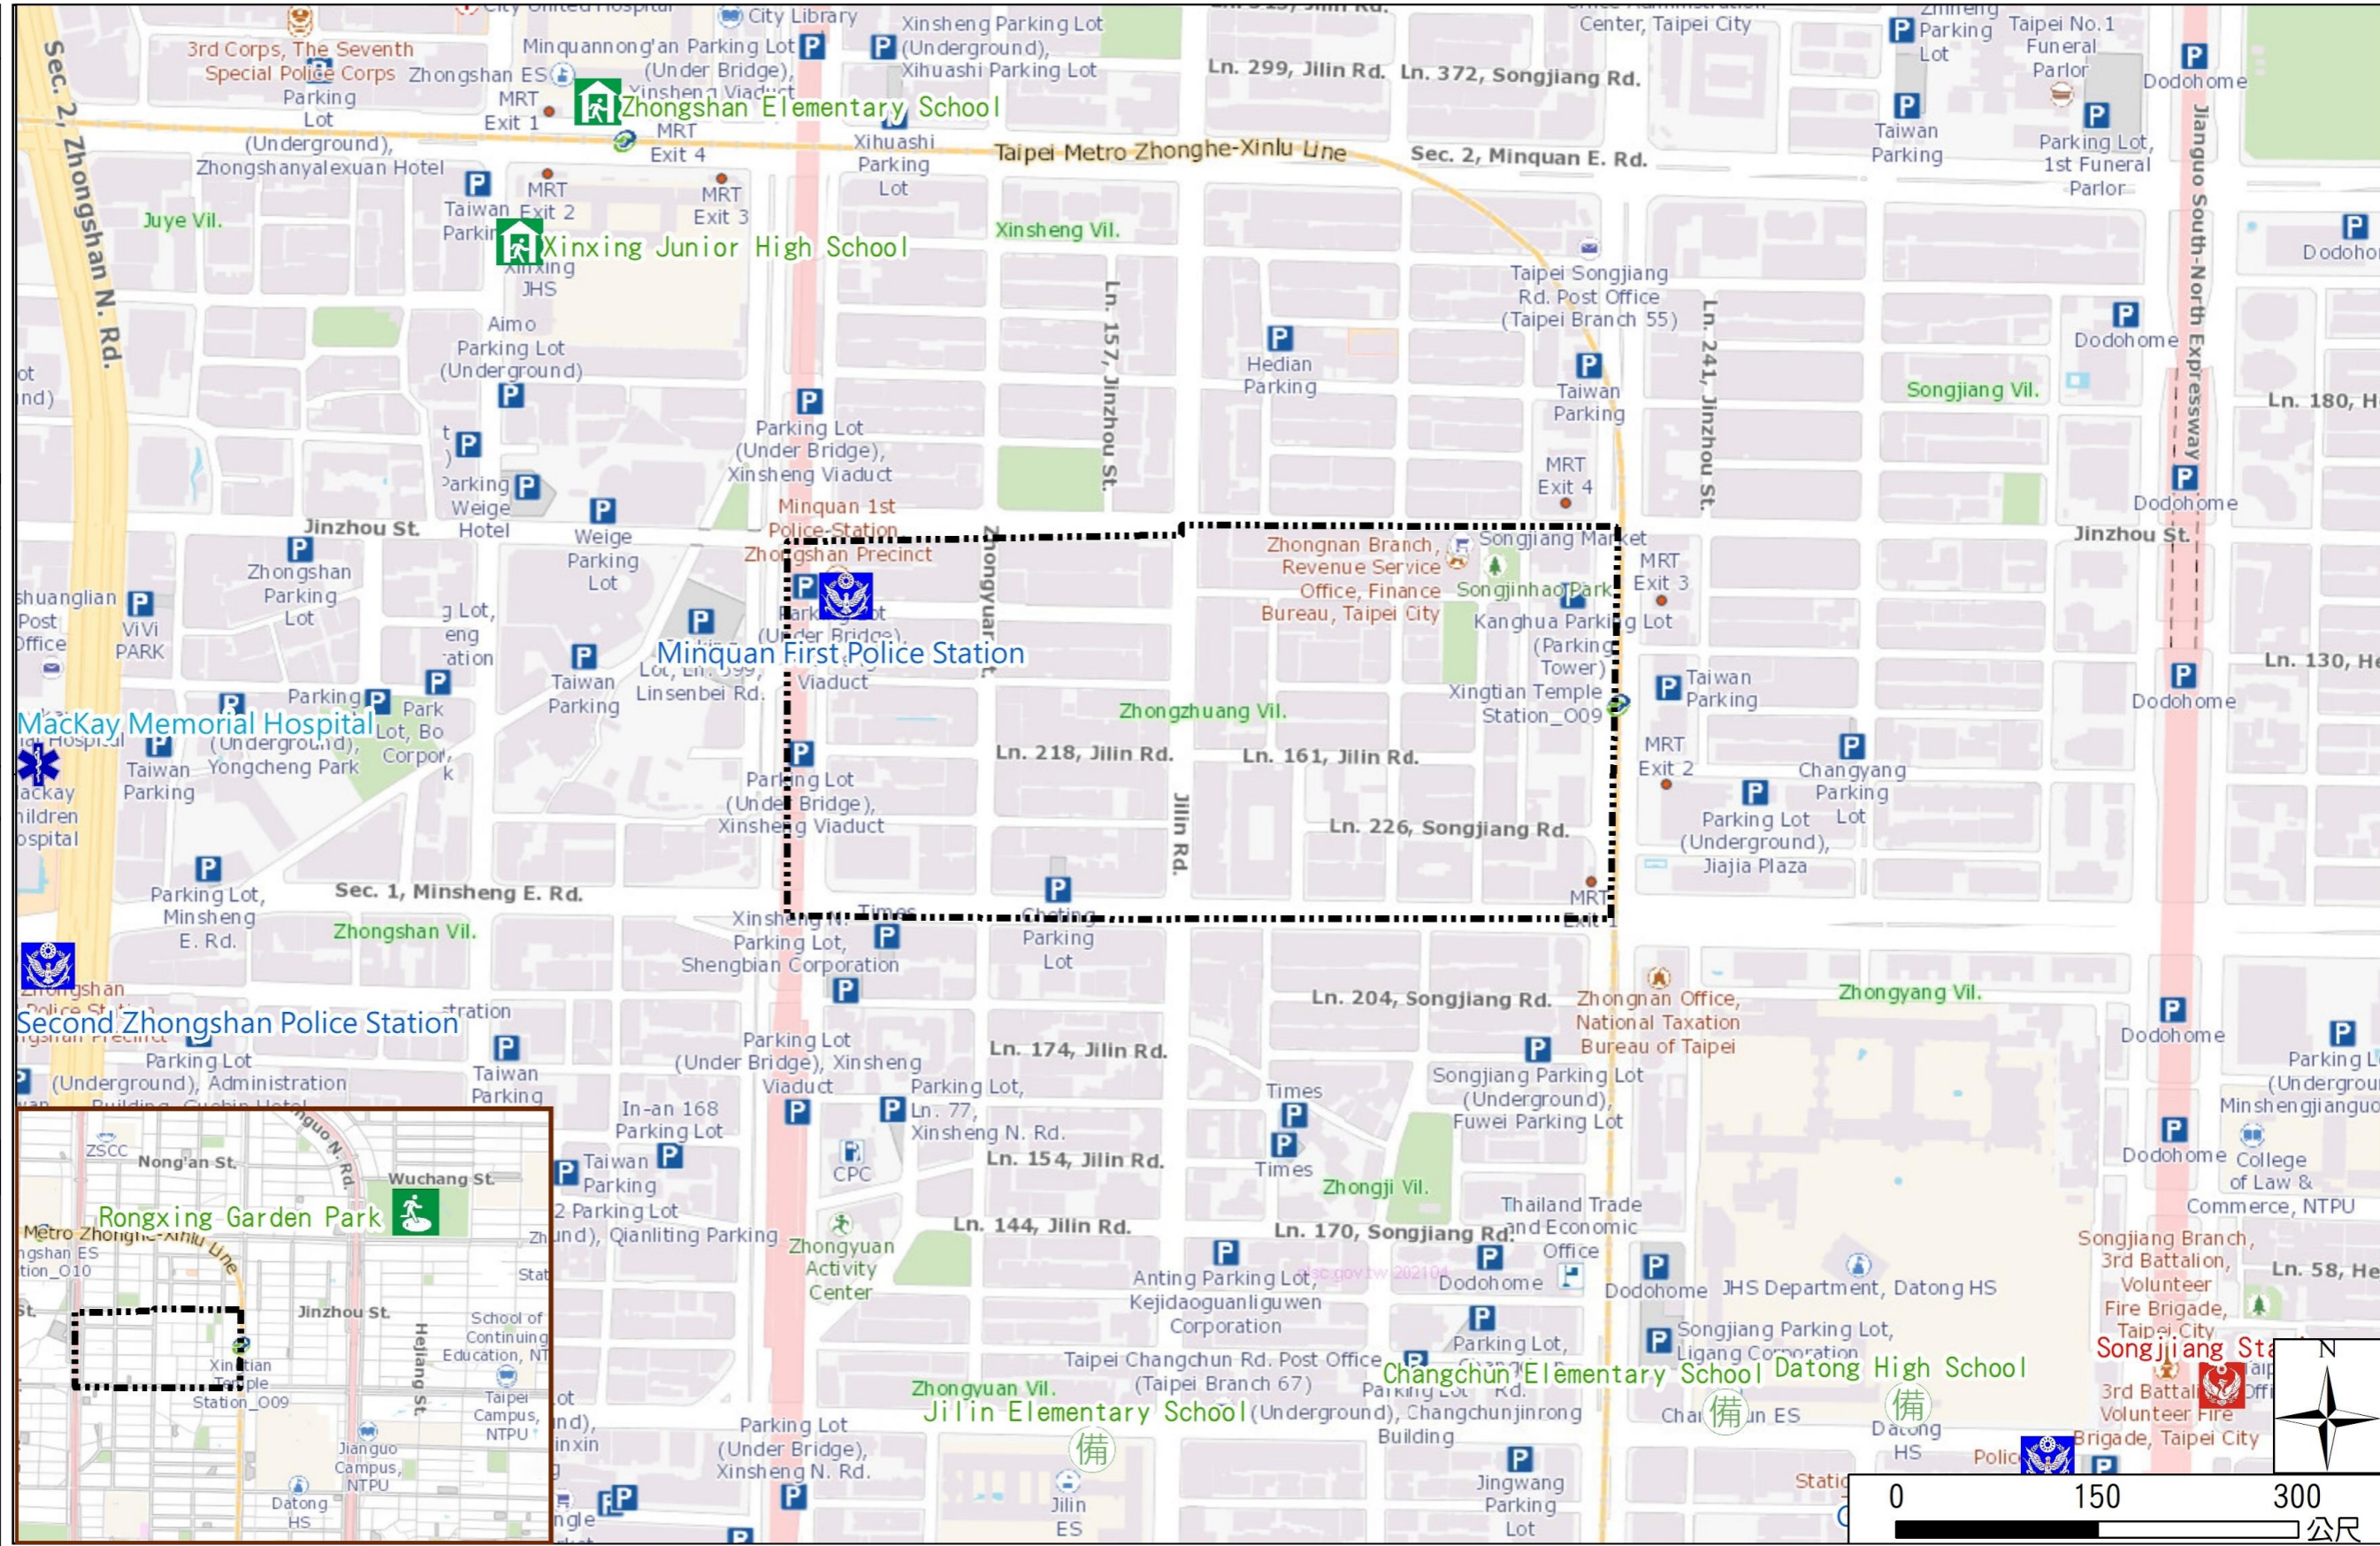

Zhongzhuang Vil., Zhongshan Dist., Taipei City Evacuation Map

Emergency notification

Taipei Citizen Hotline : 1999
Fire Department Tel. : 119
Police Department Tel. : 110
EOC of Zhongshan Dist.
Non-emergency number : 02-25031369
Emergency number : 02-66082730~39
Officer
Mobile : 0972-295623
Note: Please call this District's EOC to ensure that the evacuation shelter is open

Disaster Prevention Information Website

Taipei City Disaster Prevention Information Website

Evacuation Principle

Flood: Vertical evacuation or preventive evacuation
Earthquake :

More disaster prevention knowledge :
Taipei City Disaster Prevention Guide

Evacuation Shelter

Name	Rongxing Garden Park Shelter for Earthquake
Address	No.1, Sec. 3, Minquan E. Rd.
Capacity	3464
Contact number	02-25850192#222
Name	Zhongshan Elementary School (School for Priority Shelter) Shelter for Flood
Address	No. 69, Sec. 1, Minquan E. Rd.
Capacity	290
Contact number	02-25914085#36
Name	Xinxing Junior High School (School for Priority Shelter) Shelter for Flood and Earthquake
Address	No. 511, Linsen N. Rd.
Capacity	175
Contact number	02-25714211#501
Name	Jilin Elementary School
Address	No. 116, Changchun Rd.
Capacity	117
Contact number	02-25219196#850

Legend 圖例

里界 Village Boundary	避難收容處所 Evacuation Shelter	防救災單位 Disaster Rescue Resources	重要地標 Landmark
里界 Village Boundary	室內避難收容處所(優先安置學校) Indoor Evacuation Shelter (School for Priority Shelter) 室外避難收容處所(防災公園) Outdoor Evacuation Shelter (Disaster Prevention Park) 避難收容處所(備用) Evacuation Shelter (Backup)	警察單位 Police Department 消防單位 Fire Department 急救責任醫院 Designated Hospital (Emergency Medical Treatment)	直升機起降場 Helipad 重要地標 Landmark