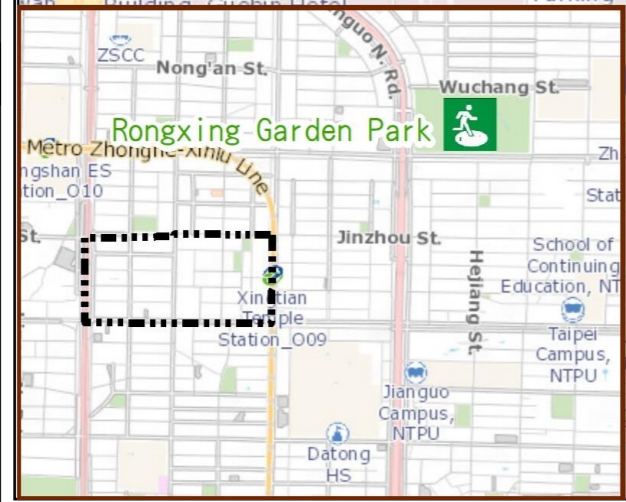

Evacuation Shelter

Name	Rongxing Garden Park Shelter for Earthquake
Address	No.1, Sec. 3, Minquan E. Rd.
Capacity	3464
Contact number	02-25850192#222
Name	Zhongshan Elementary School (School for Priority Shelter) Shelter for Flood
Address	No. 69, Sec. 1, Minquan E. Rd.
Capacity	290
Contact number	02-25914085#36
Name	Xinxing Junior High School (School for Priority Shelter) Shelter for Flood and Earthquake
Address	No. 511, Linsen N. Rd.
Capacity	175
Contact number	02-25714211#501
Name	Jilin Elementary School
Address	No. 116, Changchun Rd.
Capacity	117
Contact number	02-25219196#850