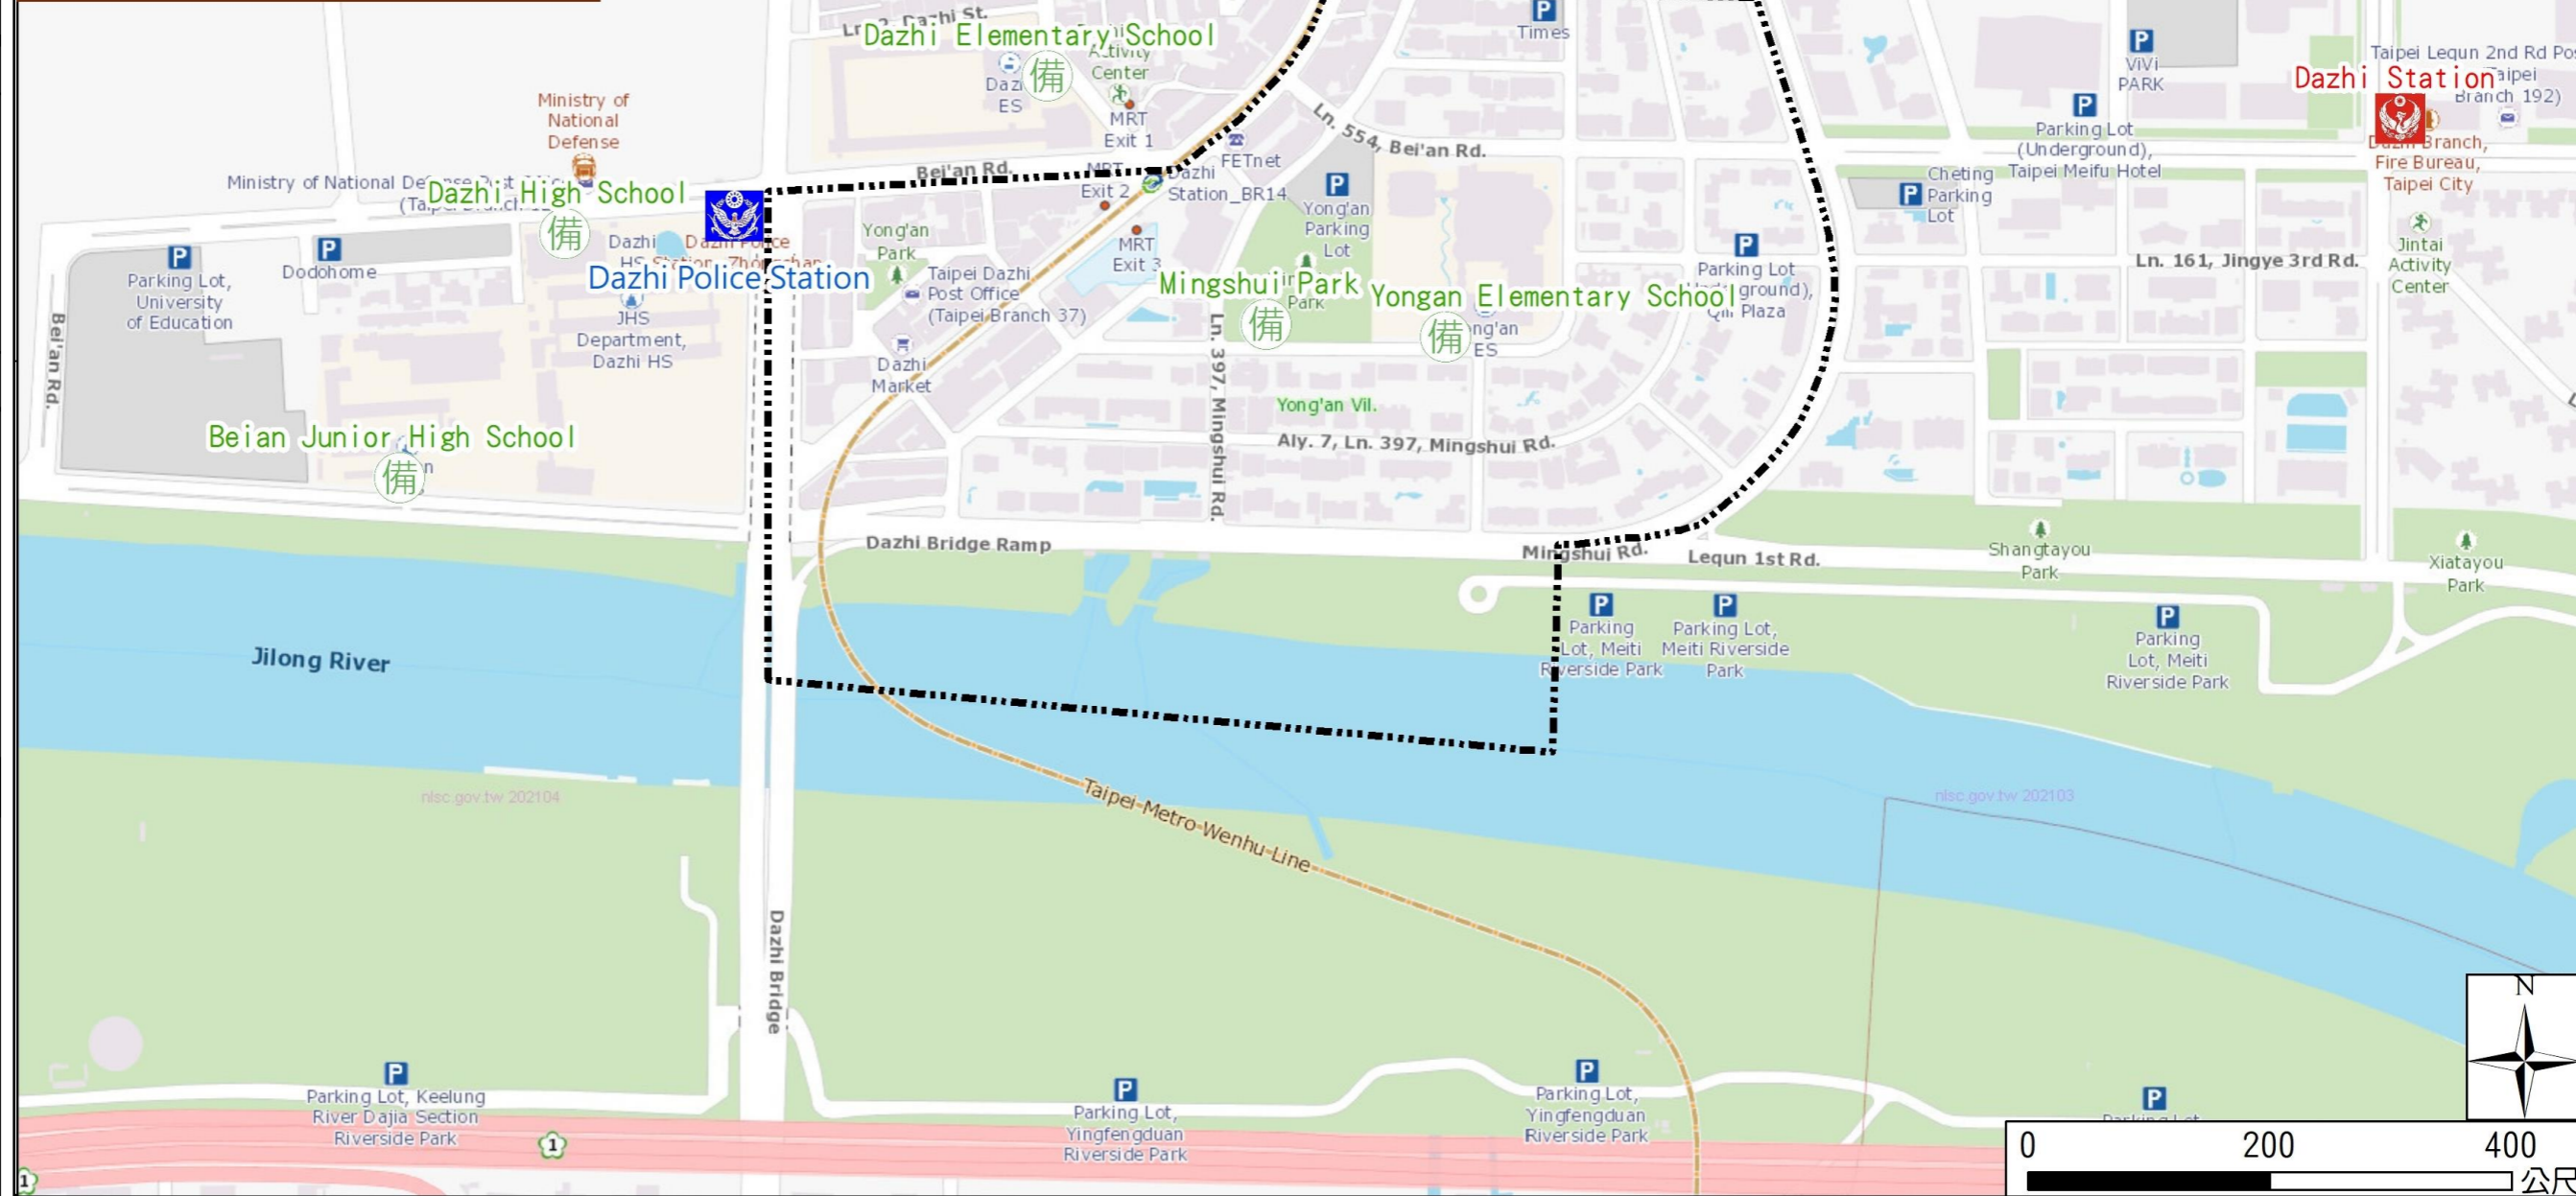

Yong'an Vil., Zhongshan Dist., Taipei City Evacuation Map

Emergency notification

Taipei Citizen Hotline : 1999
Fire Department Tel. : 119
Police Department Tel. : 110
EOC of Zhongshan Dist.
Non-emergency number : 02-25031369
Emergency number : 02-66082730~39
Officer
Mobile : 0972-295616
Note: Please call this District's EOC to ensure that the evacuation shelter is open

Disaster Prevention Information Website

[Taipei City Disaster Prevention Information Website](#)

Evacuation Principle

Flood: Vertical evacuation or preventive evacuation
Earthquake :

More disaster prevention knowledge :
[Taipei City Disaster Prevention Guide](#)

Evacuation Shelter

Name	Rongxing Garden Park Shelter for Earthquake
Address	No.1, Sec. 3, Minquan E. Rd.
Capacity	3464
Contact number	02-25850192#222
Name	Wuchang Junior High School (School for Priority Shelter) Shelter for Earthquake
Address	No. 1, Ln. 430, Fuxing N. Rd.
Capacity	250
Contact number	02-25014320#102
Name	Dazhi Elementary School
Address	No. 2, Dazhi St.
Capacity	104
Contact number	02-25333953#35
Name	Yongan Elementary School
Address	No. 1, Aly. 19, Ln. 397, Mingshui Rd.
Capacity	60
Contact number	02-25335672#230

Legend 圖例	里界 Village Boundary	避難收容處所 Evacuation Shelter	防救災單位 Disaster Rescue Resources	重要地標 Landmark
	里界 Village Boundary	室內避難收容處所(優先安置學校) Indoor Evacuation Shelter (School for Priority Shelter) 室外避難收容處所(防災公園) Outdoor Evacuation Shelter (Disaster Prevention Park) 避難收容處所(備用) Evacuation Shelter (Backup)	警察單位 Police Department 消防單位 Fire Department 急救責任醫院 Designated Hospital (Emergency Medical Treatment)	重要地標 Landmark 直升機起降場 Helipad