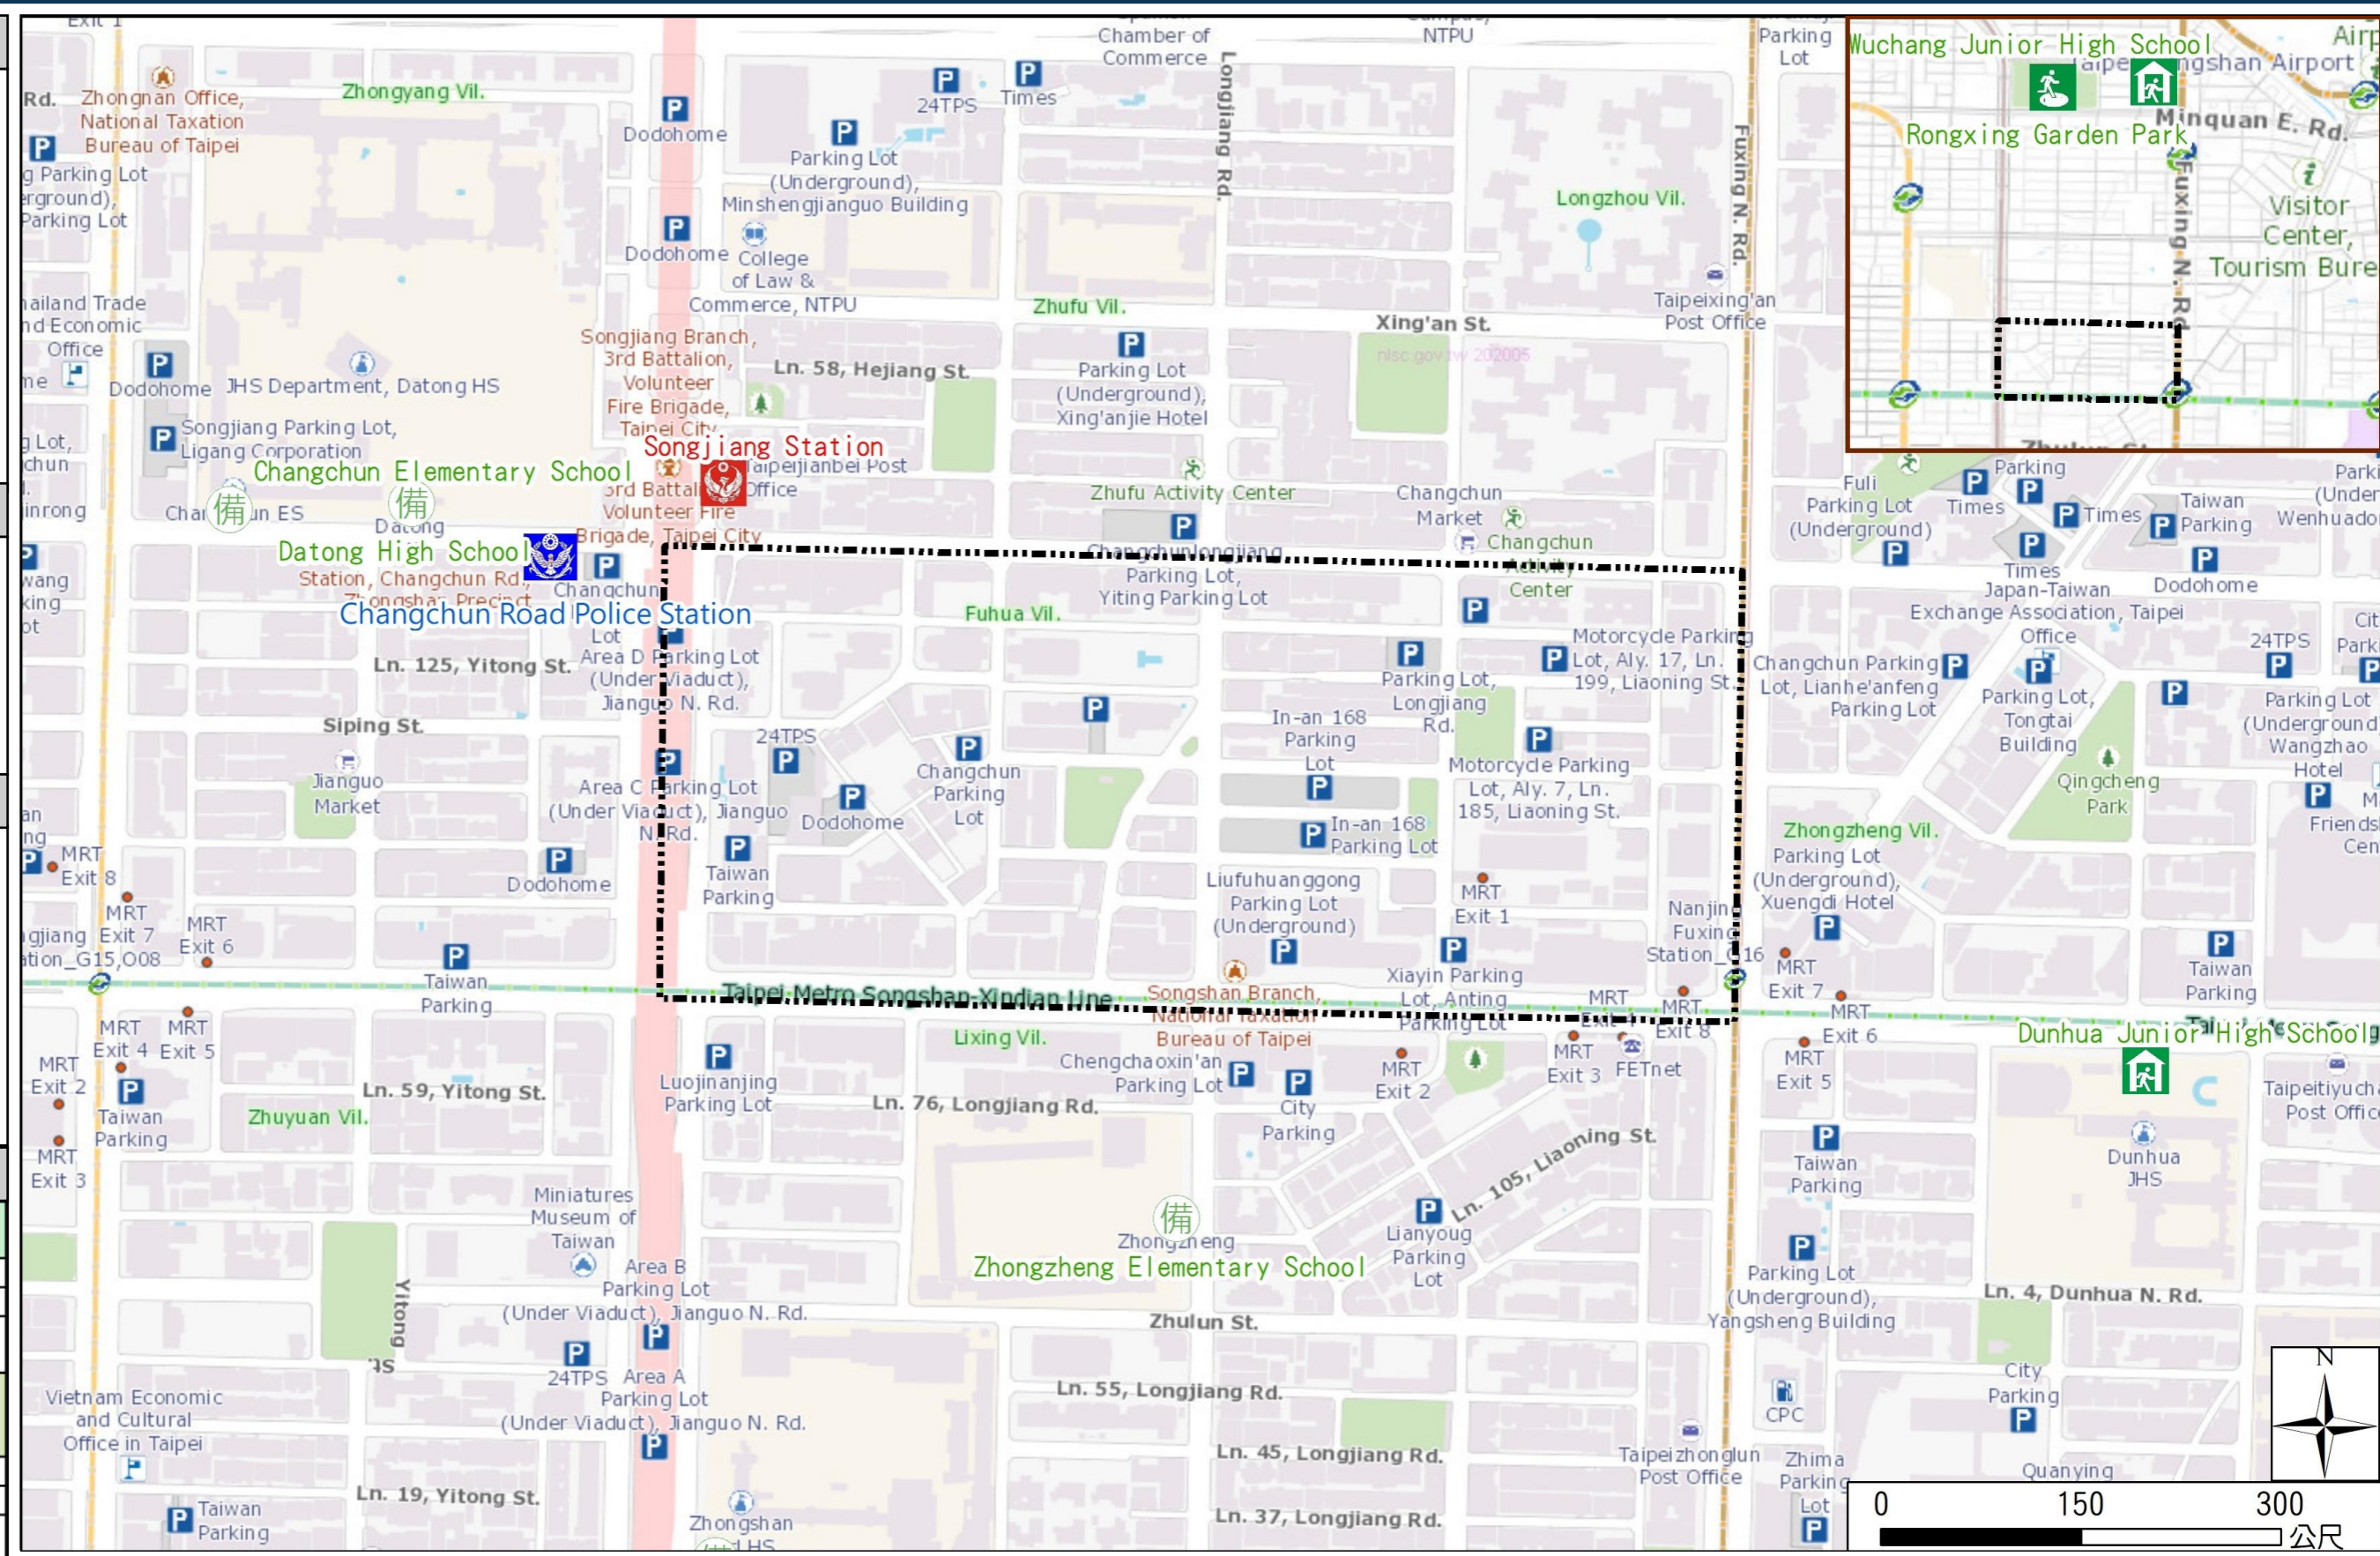

## Evacuation Shelter

Name	Rongxing Garden Park Shelter for Earthquake
Address	No.1, Sec. 3, Minquan E. Rd.
Capacity	3464
Contact number	02-25850192#222
Name	Wuchang Junior High School (School for Priority Shelter) Shelter for Earthquake
Address	No. 1, Ln. 430, Fuxing N. Rd.
Capacity	250
Contact number	02-25023416#831
Name	Zhongzheng Elementary School
Address	No. 62, Longjiang Rd.
Capacity	76
Contact number	02-25070932#131
Name	Datong High School
Address	No. 167, Changchun Rd.
Capacity	300
Contact number	02-25054269#130