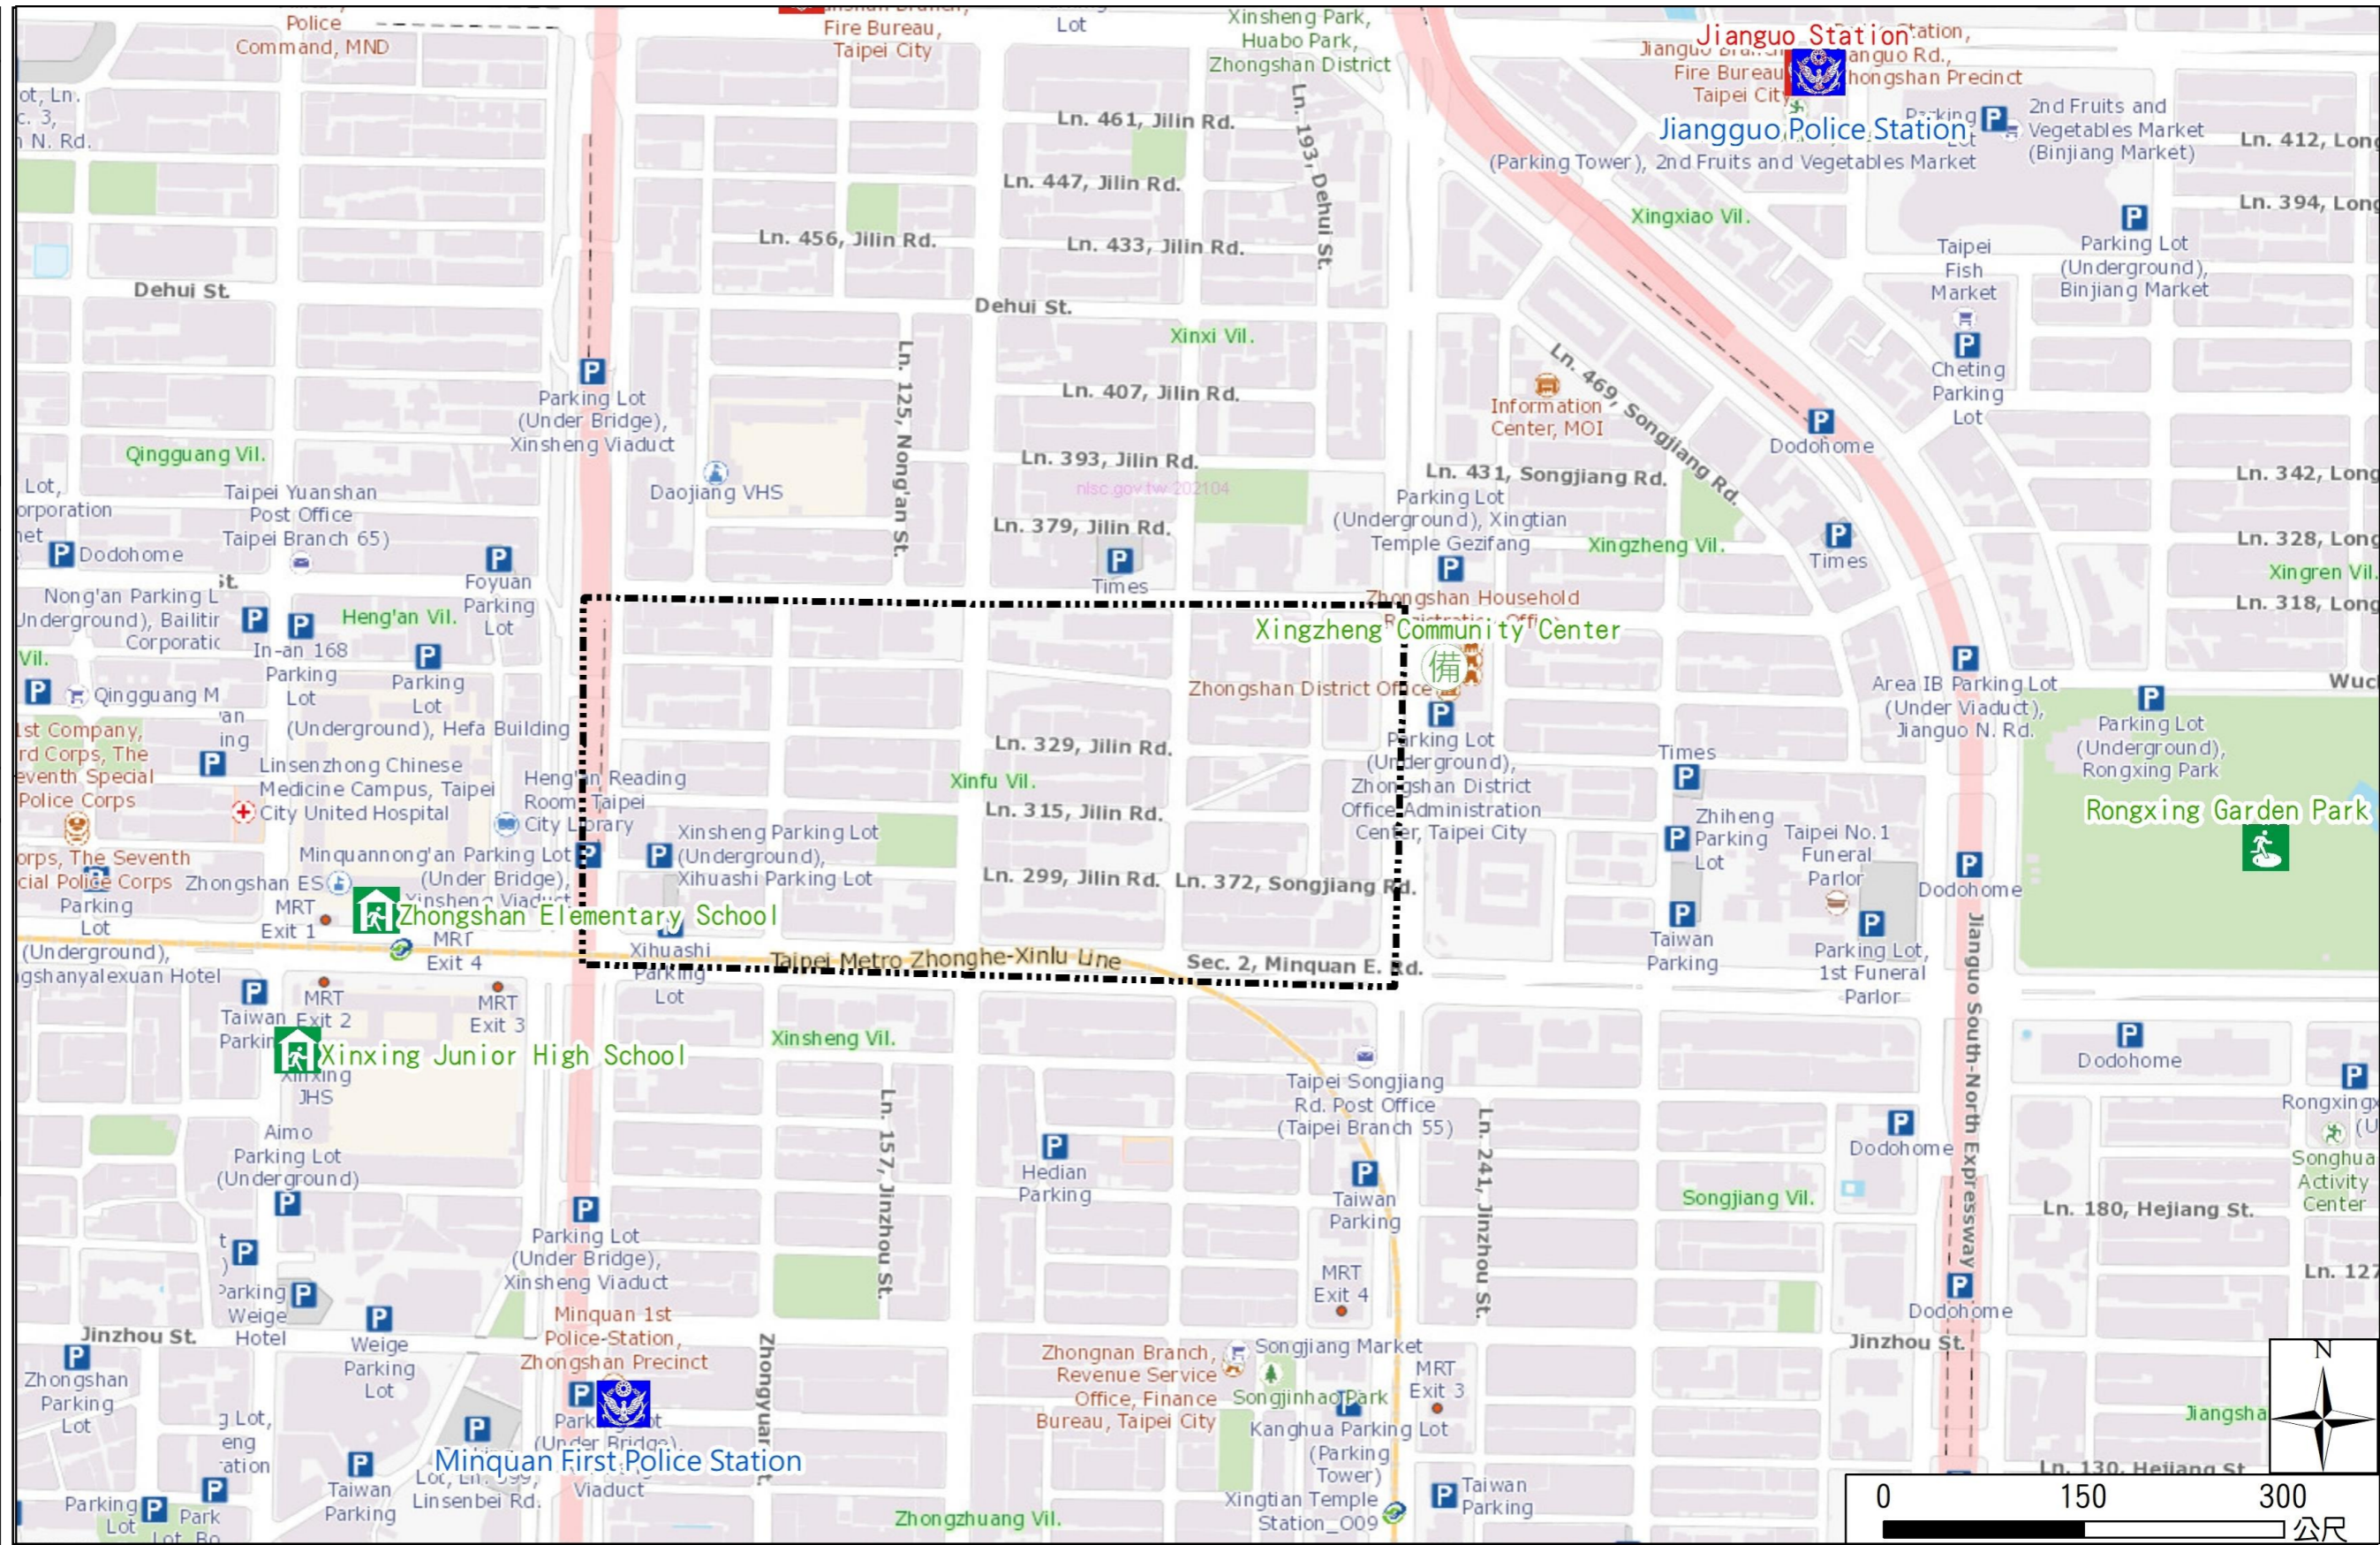

Xinfu Vil., Zhongshan Dist., Taipei City Evacuation Map

Emergency notification

Taipei Citizen Hotline : 1999
Fire Department Tel. : 119
Police Department Tel. : 110
EOC of Zhongshan Dist.
Non-emergency number : 02-25031369
Emergency number : 02-66082730~39
Officer
Mobile : 0972-295620
Note: Please call this District's EOC to ensure that the evacuation shelter is open

Disaster Prevention Information Website

Taipei City Disaster Prevention Information Website

Evacuation Principle

Flood: Vertical evacuation or preventive evacuation
Earthquake :

More disaster prevention knowledge :
Taipei City Disaster Prevention Guide

Evacuation Shelter

Name	Rongxing Garden Park Shelter for Earthquake
Address	No.1, Sec. 3, Minquan E. Rd.
Capacity	3464
Contact number	02-25850192#222
Name	Zhongshan Elementary School (School for Priority Shelter) Shelter for Flood
Address	No. 69, Sec. 1, Minquan E. Rd.
Capacity	290
Contact number	02-25914085#36
Name	Xinxing Junior High School (School for Priority Shelter) Shelter for Flood and Earthquake
Address	No. 511, Linsen N. Rd.
Capacity	175
Contact number	02-25714211#501
Name	Xingzheng Community Center
Address	9F., No. 367, Songjiang Rd.
Capacity	72
Contact number	02-25031369#520

Legend 圖例	里界 Village Boundary	避難收容處所 Evacuation Shelter	防救災單位 Disaster Rescue Resources	重要地標 Landmark	
	里界 Village Boundary	室內避難收容處所(優先安置學校) Indoor Evacuation Shelter (School for Priority Shelter) 室外避難收容處所(防災公園) Outdoor Evacuation Shelter (Disaster Prevention Park) 避難收容處所(備用) Evacuation Shelter (Backup)	警察單位 Police Department 消防單位 Fire Department 急救責任醫院 Designated Hospital (Emergency Medical Treatment)	直升機起降場 Helipad	重要地標 Landmark