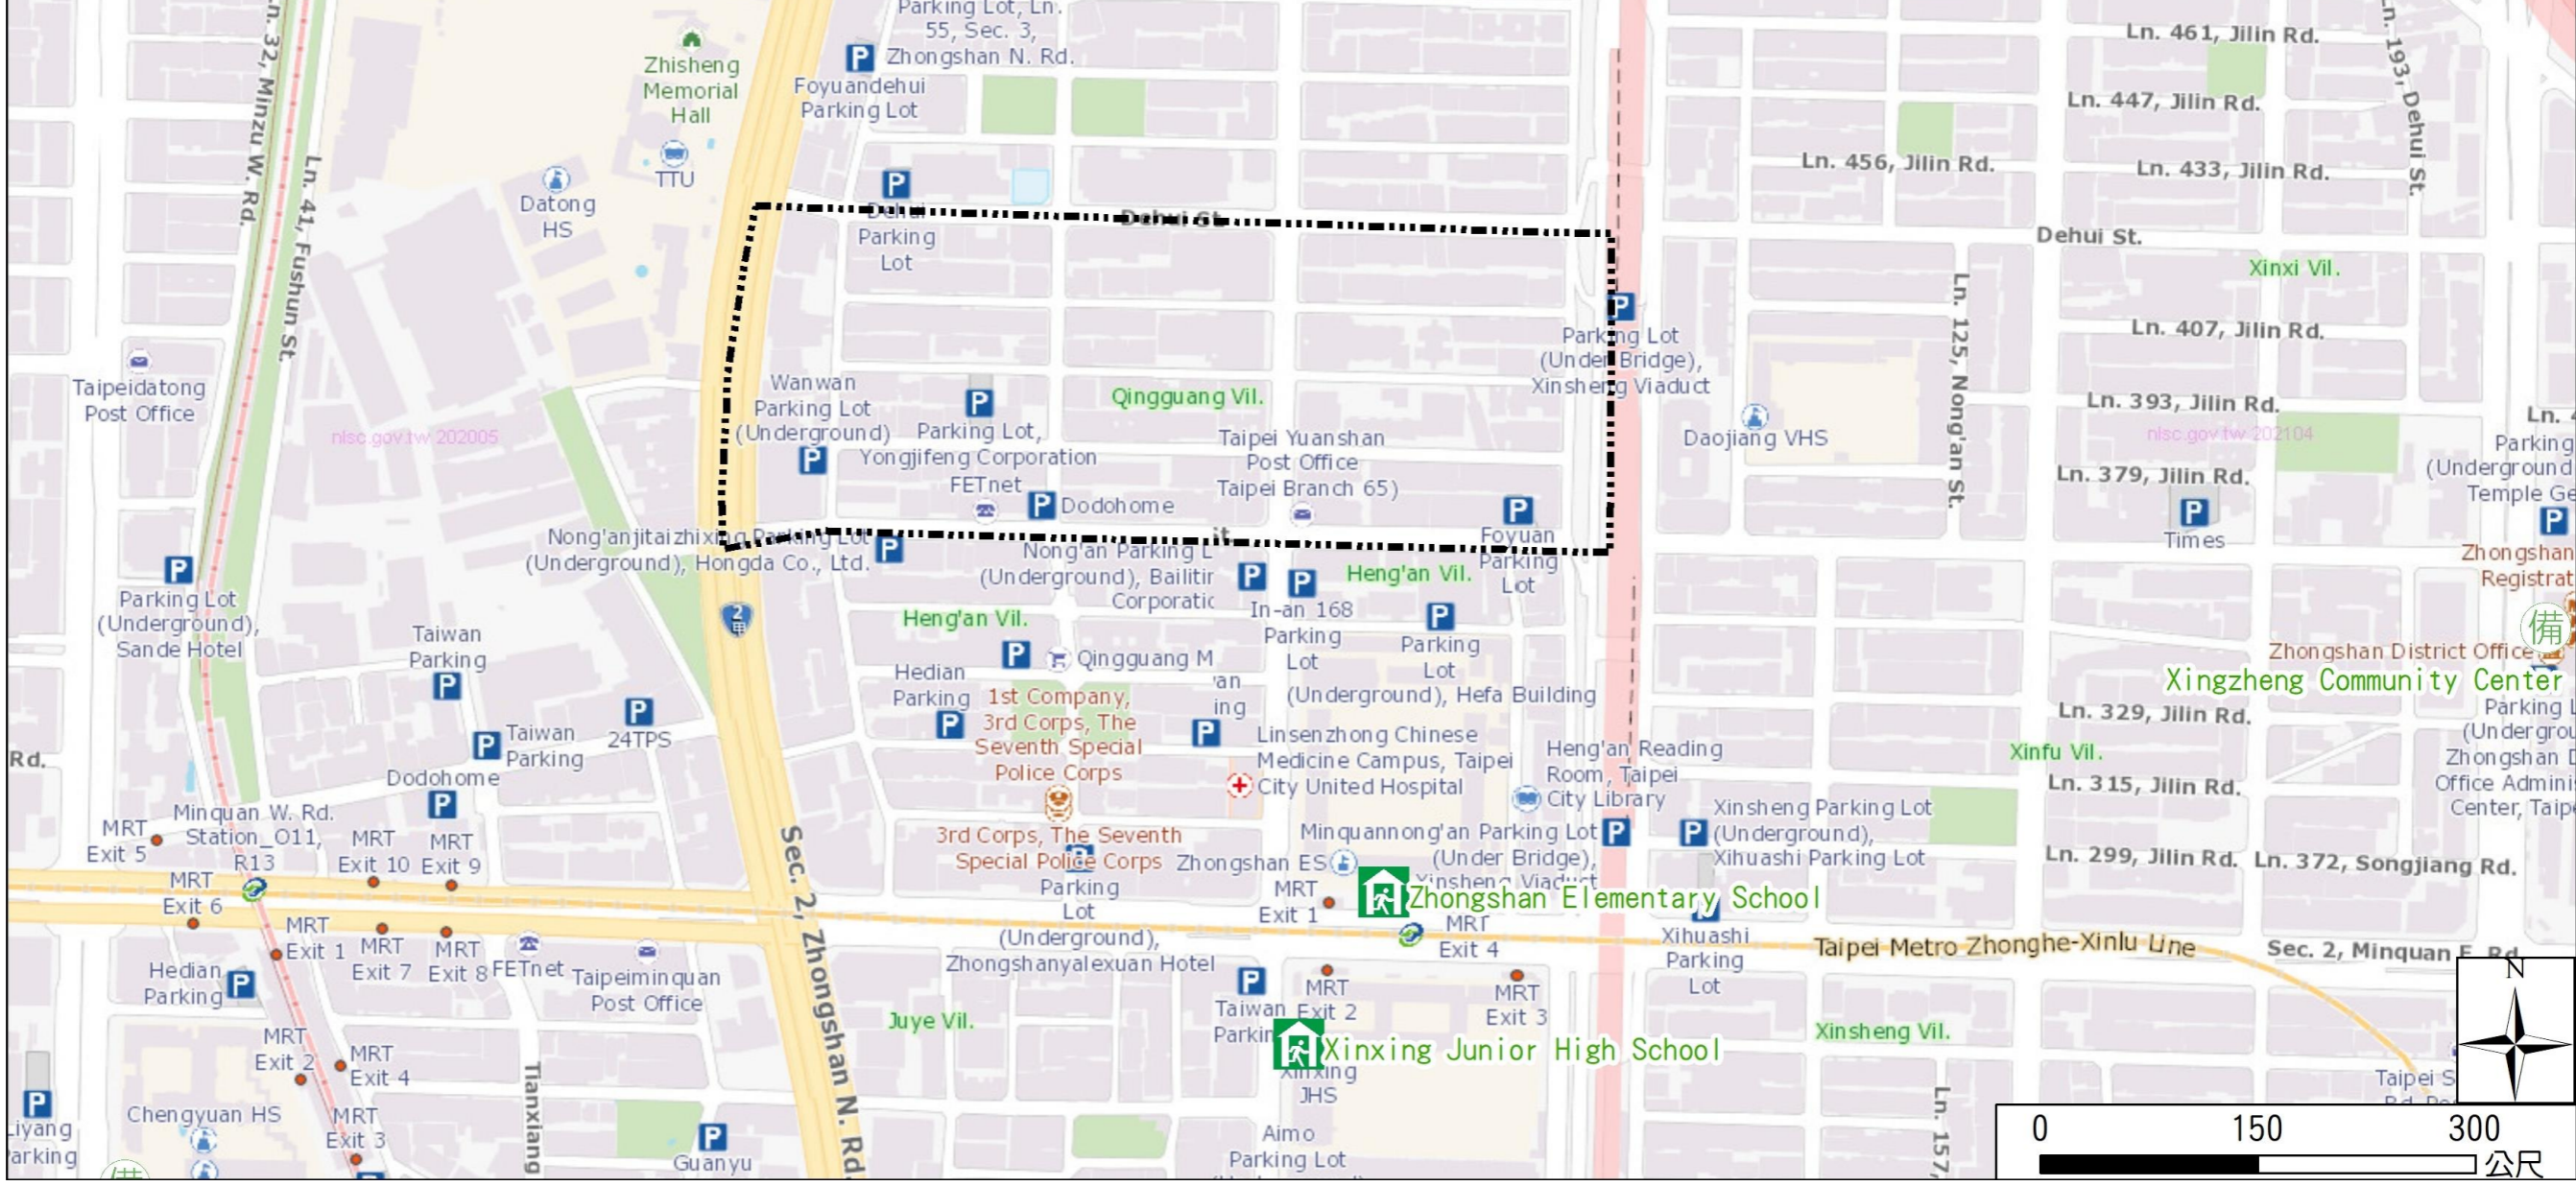

Disaster Prevention Information Website

Taipei City Disaster Prevention Information Website

Evacuation Principle

Flood: Vertical evacuation or preventive evacuation
 Earthquake :

More disaster prevention knowledge :
 Taipei City Disaster Prevention Guide

Evacuation Shelter

Name	Rongxing Garden Park Shelter for Earthquake
Address	No.1, Sec. 3, Minquan E. Rd.
Capacity	3464
Contact number	02-25850192#222
Name	Zhongshan Elementary School (School for Priority Shelter) Shelter for Flood
Address	No. 69, Sec. 1, Minquan E. Rd.
Capacity	290
Contact number	02-25914085#36
Name	Xinxing Junior High School (School for Priority Shelter) Shelter for Flood and Earthquake
Address	No. 511, Linsen N. Rd.
Capacity	175
Contact number	02-25714211#501
Name	Xingzheng Community Center
Address	9F., No. 367, Songjiang Rd.
Capacity	72
Contact number	02-25031369#520