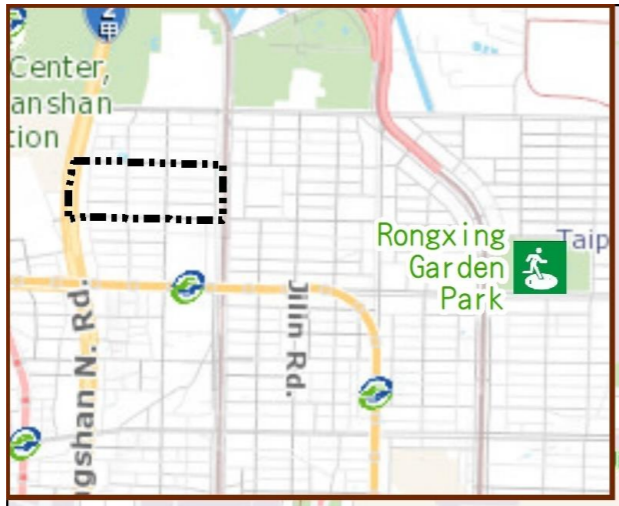

Evacuation Shelter

Name	Rongxing Garden Park Shelter for Earthquake
Address	No.1, Sec. 3, Minquan E. Rd.
Capacity	3464
Contact number	02-25850192#222
Name	Zhongshan Elementary School (School for Priority Shelter) Shelter for Flood
Address	No. 69, Sec. 1, Minquan E. Rd.
Capacity	290
Contact number	02-25914085#36
Name	Xinxing Junior High School (School for Priority Shelter) Shelter for Flood and Earthquake
Address	No. 511, Linsen N. Rd.
Capacity	175
Contact number	02-25714211#501
Name	Xingzheng Community Center
Address	9F., No. 367, Songjiang Rd.
Capacity	72
Contact number	02-25031369#520