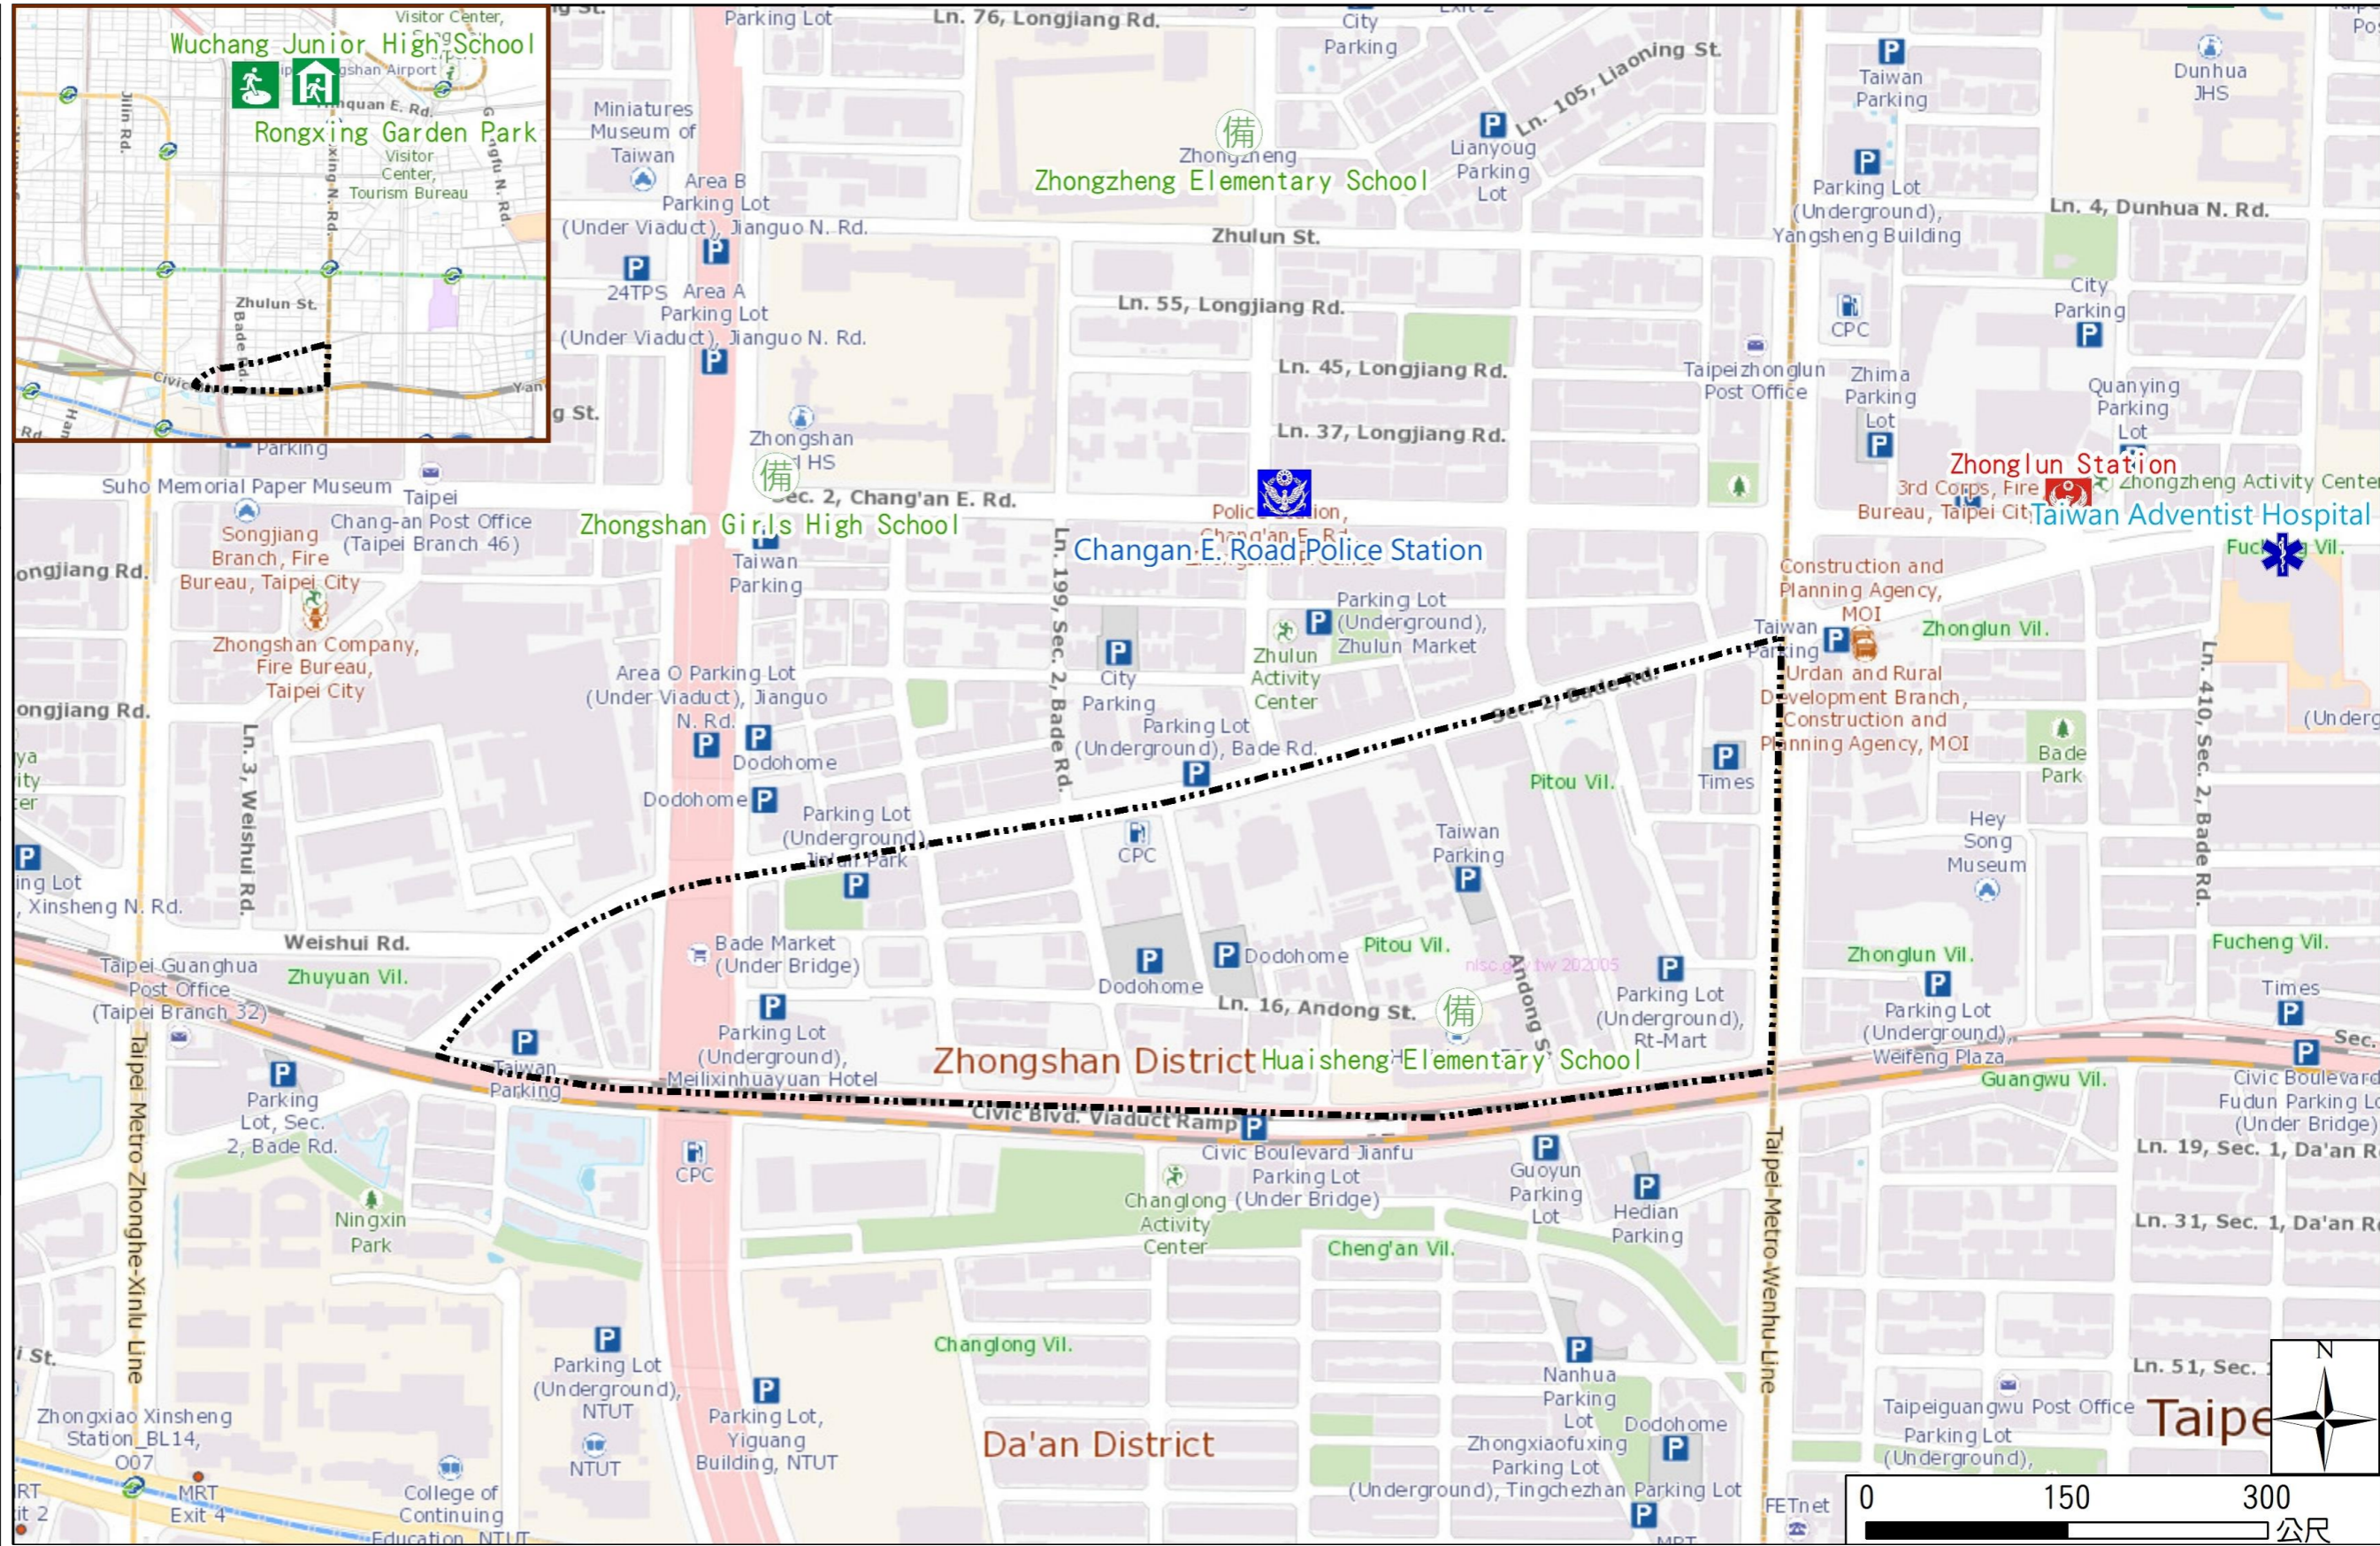

Pitou Vil., Zhongshan Dist., Taipei City Evacuation Map

Emergency notification

Taipei Citizen Hotline : 1999
Fire Department Tel. : 119
Police Department Tel. : 110
EOC of Zhongshan Dist.
Non-emergency number : 02-25031369
Emergency number : 02-66082730~39
Officer
Mobile : 0972-295637
Note: Please call this District's EOC to ensure that the evacuation shelter is open

Disaster Prevention Information Website

Taipei City Disaster Prevention Information Website

Evacuation Principle

Flood: Vertical evacuation or preventive evacuation
Earthquake :

More disaster prevention knowledge :
Taipei City Disaster Prevention Guide

Evacuation Shelter

Name	Rongxing Garden Park Shelter for Earthquake
Address	No.1, Sec. 3, Minguan E. Rd.
Capacity	3464
Contact number	02-25850192#222
Name	Wuchang Junior High School (School for Priority Shelter) Shelter for Earthquake
Address	No. 1, Ln. 430, Fuxing N. Rd.
Capacity	250
Contact number	02-25023416#831
Name	Zhongshan Girls High School
Address	No. 141, Sec. 2, Chang'an E. Rd
Capacity	135
Contact number	02-25073148#241
Name	Huaisheng Elementary School
Address	No. 2, Ln. 16, Andong St.
Capacity	30
Contact number	02-27710846#150

Legend 圖例	里界 Village Boundary	避難收容處所 Evacuation Shelter	防救災單位 Disaster Rescue Resources	重要地標 Landmark	
	里界 Village Boundary	室內避難收容處所(優先安置學校) Indoor Evacuation Shelter (School for Priority Shelter) 室外避難收容處所(防災公園) Outdoor Evacuation Shelter (Disaster Prevention Park) 避難收容處所(備用) Evacuation Shelter (Backup)	警察單位 Police Department 消防單位 Fire Department 急救責任醫院 Designated Hospital (Emergency Medical Treatment)	直升機起降場 Helipad	重要地標 Landmark