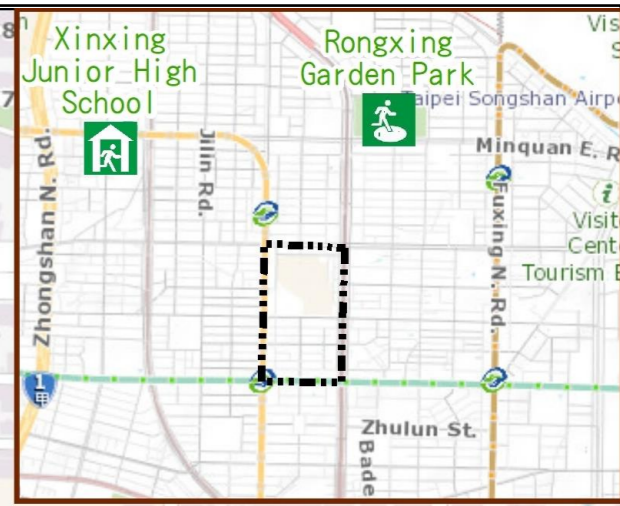

Evacuation Shelter

Name	Rongxing Garden Park Shelter for Earthquake
Address	No.1, Sec. 3, Minquan E. Rd.
Capacity	3464
Contact number	02-25850192#222
Name	Xinxing Junior High School (School for Priority Shelter) Shelter for Flood and Earthquake
Address	No. 511, Linsen N. Rd.
Capacity	175
Contact number	02-25714211#501
Name	Changchun Elementary School
Address	No. 165, Changchun Rd.
Capacity	47
Contact number	02-25024366#151
Name	Datong High School
Address	No. 167, Changchun Rd.
Capacity	300
Contact number	02-25054269#130