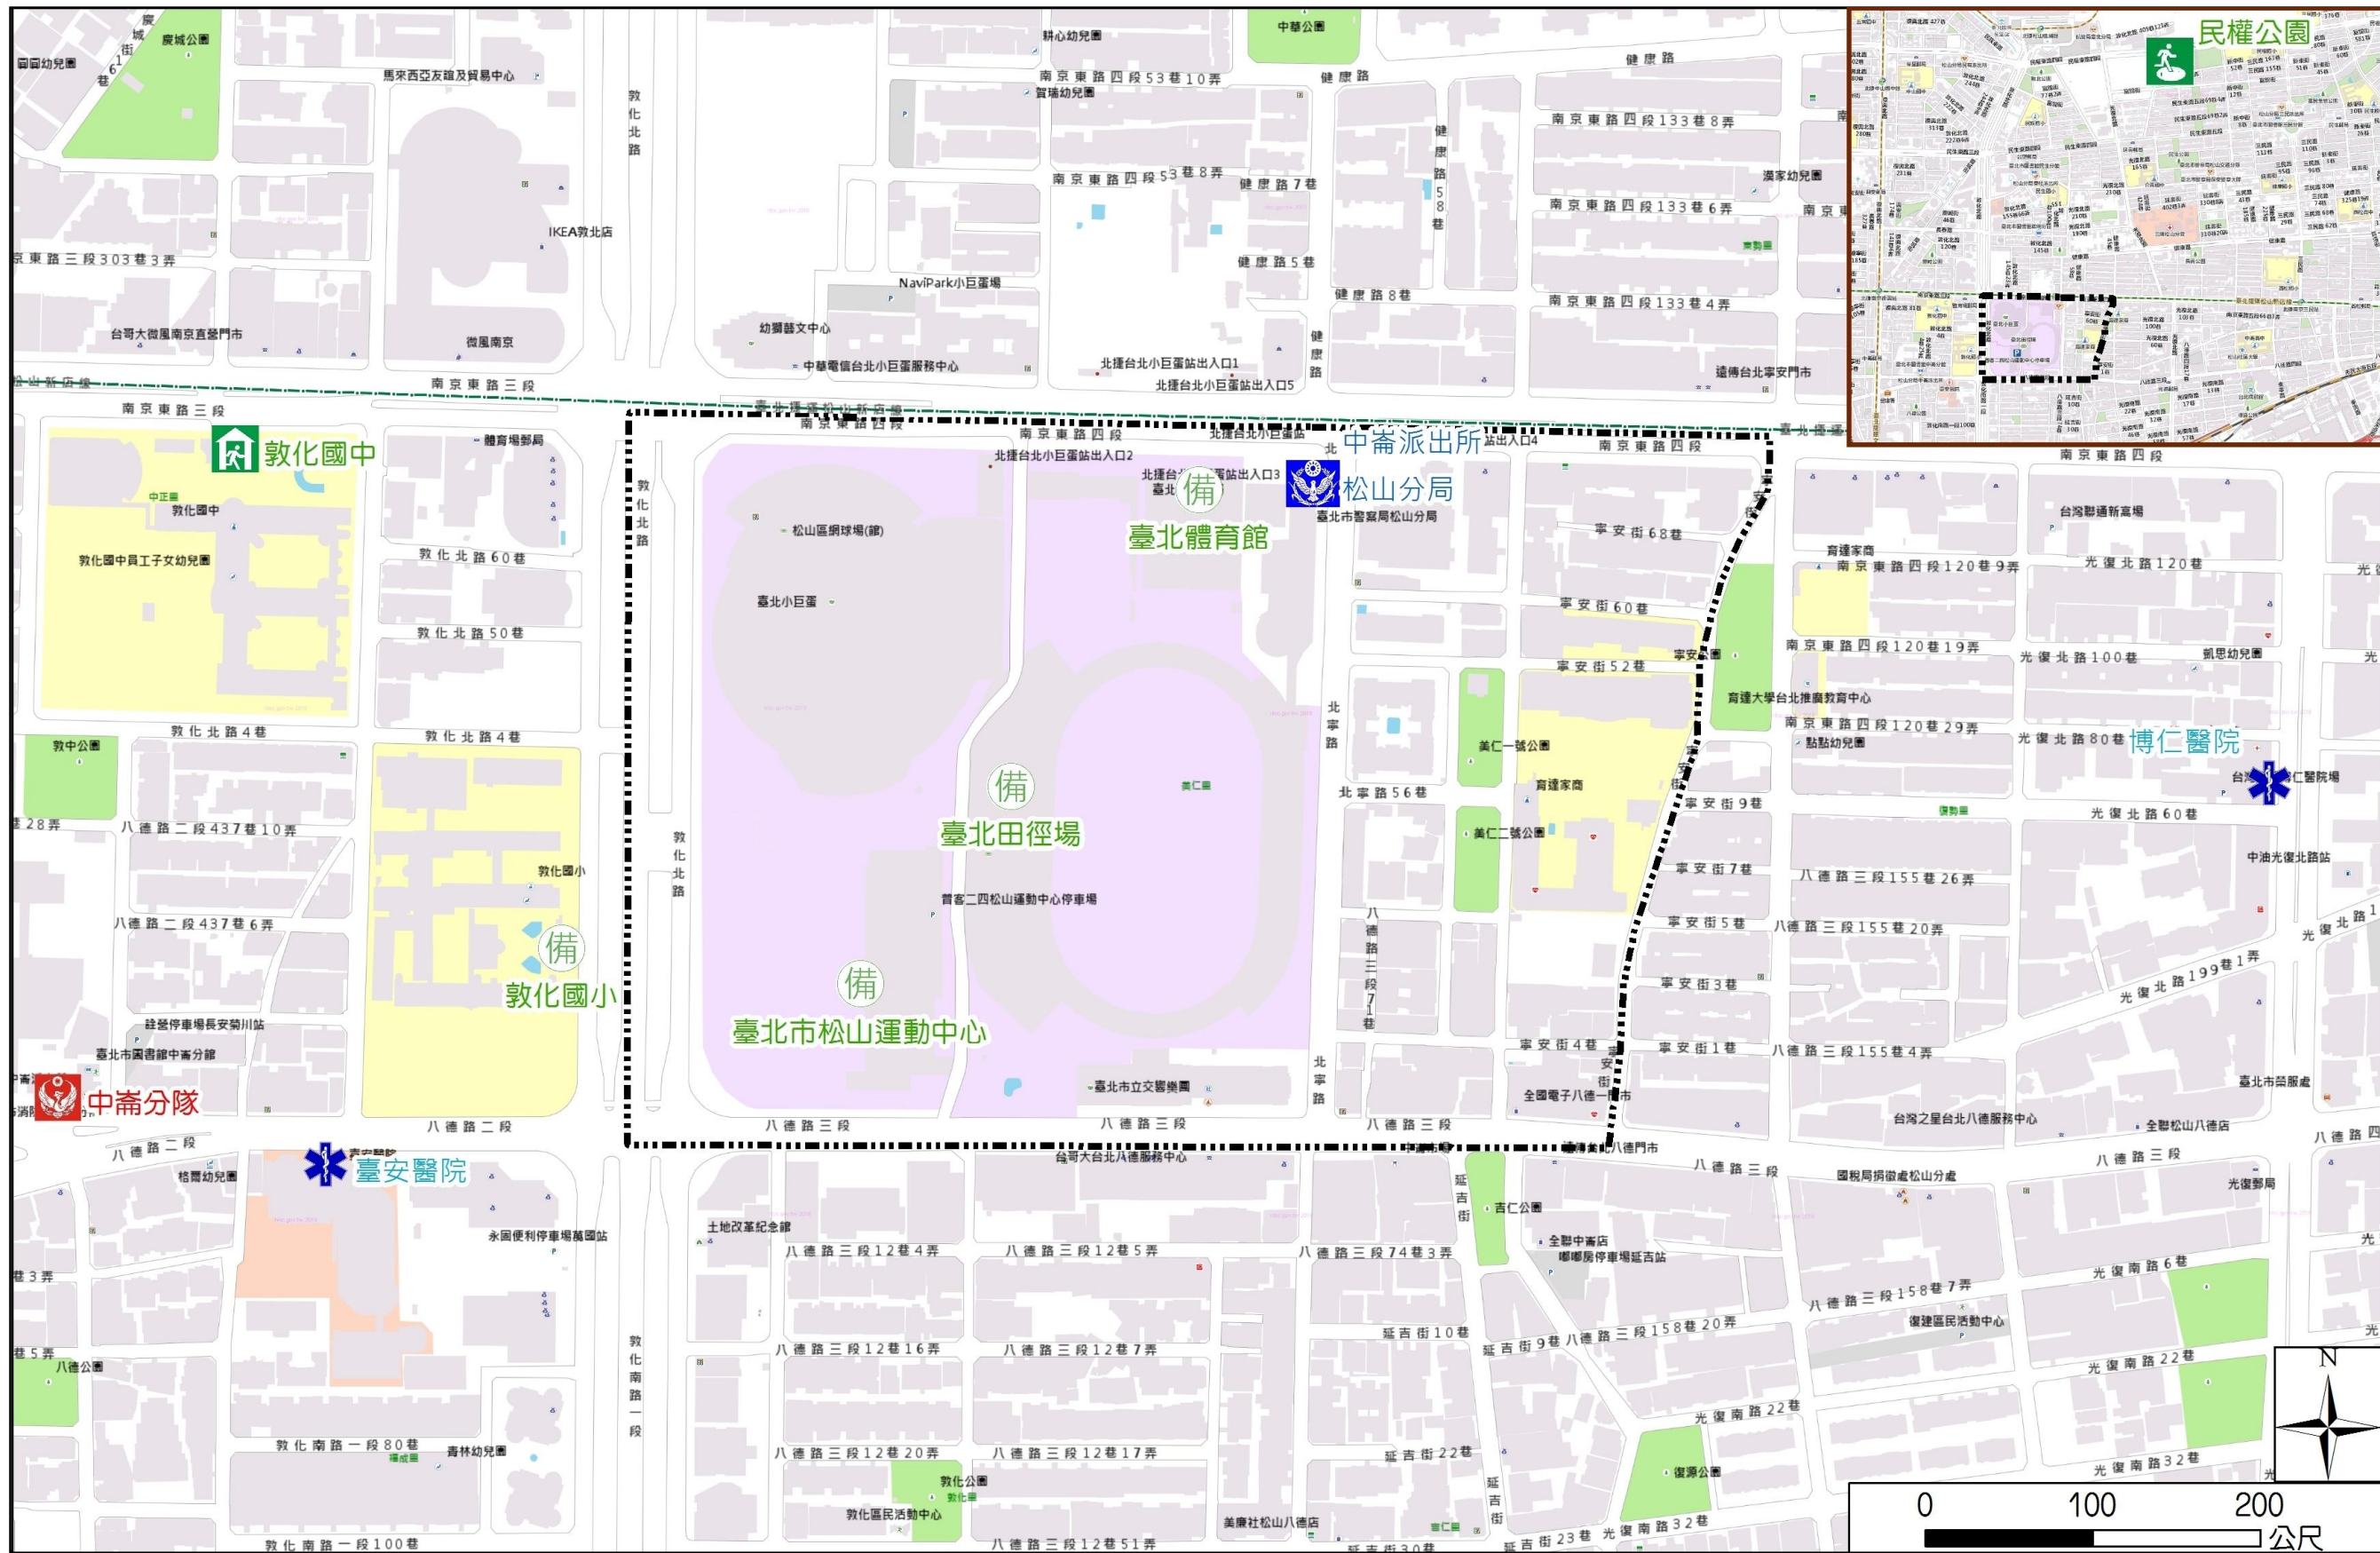

Meiren Vil., Songshan Dist., Taipei City Simple Evacuation Map

Disaster notification Unit

Taipei Citizen Hotline : 1999
Fire Department Tel. : 119
Police Department Tel. : 110
EOC of Songshan District Dist.
Non-emergency number : 02-87878787
Emergency number : 02-66150119
Officer
Mobile : 0988-179582
Note: Please call this District's EOC to ensure that the evacuation shelter is open

Disaster Prevention Information Website

Taipei City Disaster Prevention Information Website

Knowledge of disaster prevention

Flood: Vertical evacuation or preventive evacuation
Earthquake :

More disaster prevention knowledge :
Taipei City Disaster Prevention Guide

Evacuation Shelter

Name	Mingquan Park Applicable to earthquake situations
Address	Intersection of Sec. 4, Minquan E. Rd. and Xinzhong St.
Capacity	2465
Contact number	02-25850192
Name	Dunhua Junior High School (School for Priority Shelter) Applicable to flood situations
Address	No.300, Sec. 3, Nanjing E. Rd.
Capacity	253
Contact number	02-87717890#250
Name	Taipei Songshan Sports Center
Address	No.1, Dunhua N. Rd.
Capacity	180
Contact number	02-66176789#208
Name	Taipei Gymnasium
Address	No.10, Sec. 4, Nanjing E. Rd.
Capacity	1,000
Contact number	02-25702330#6552

圖例	里界 Village Boundary	避難收容處所 Evacuation Shelter	防救災單位 Disaster Rescue Resources	重要地標 Landmark
	里界 Village Boundary	室內避難收容處所(優先安置學校) Indoor Evacuation Shelter (School for Priority Shelter) 室外避難收容處所(防災公園) Outdoor Evacuation Shelter (Disaster Prevention Park) 避難收容處所(備用) Evacuation Shelter (Backup)	警察單位 Police Department 消防單位 Fire Department 急救責任醫院 Designated Hospital (Emergency Medical Treatment)	重要地標 Landmark 直升機起降場 Helicopter Pad