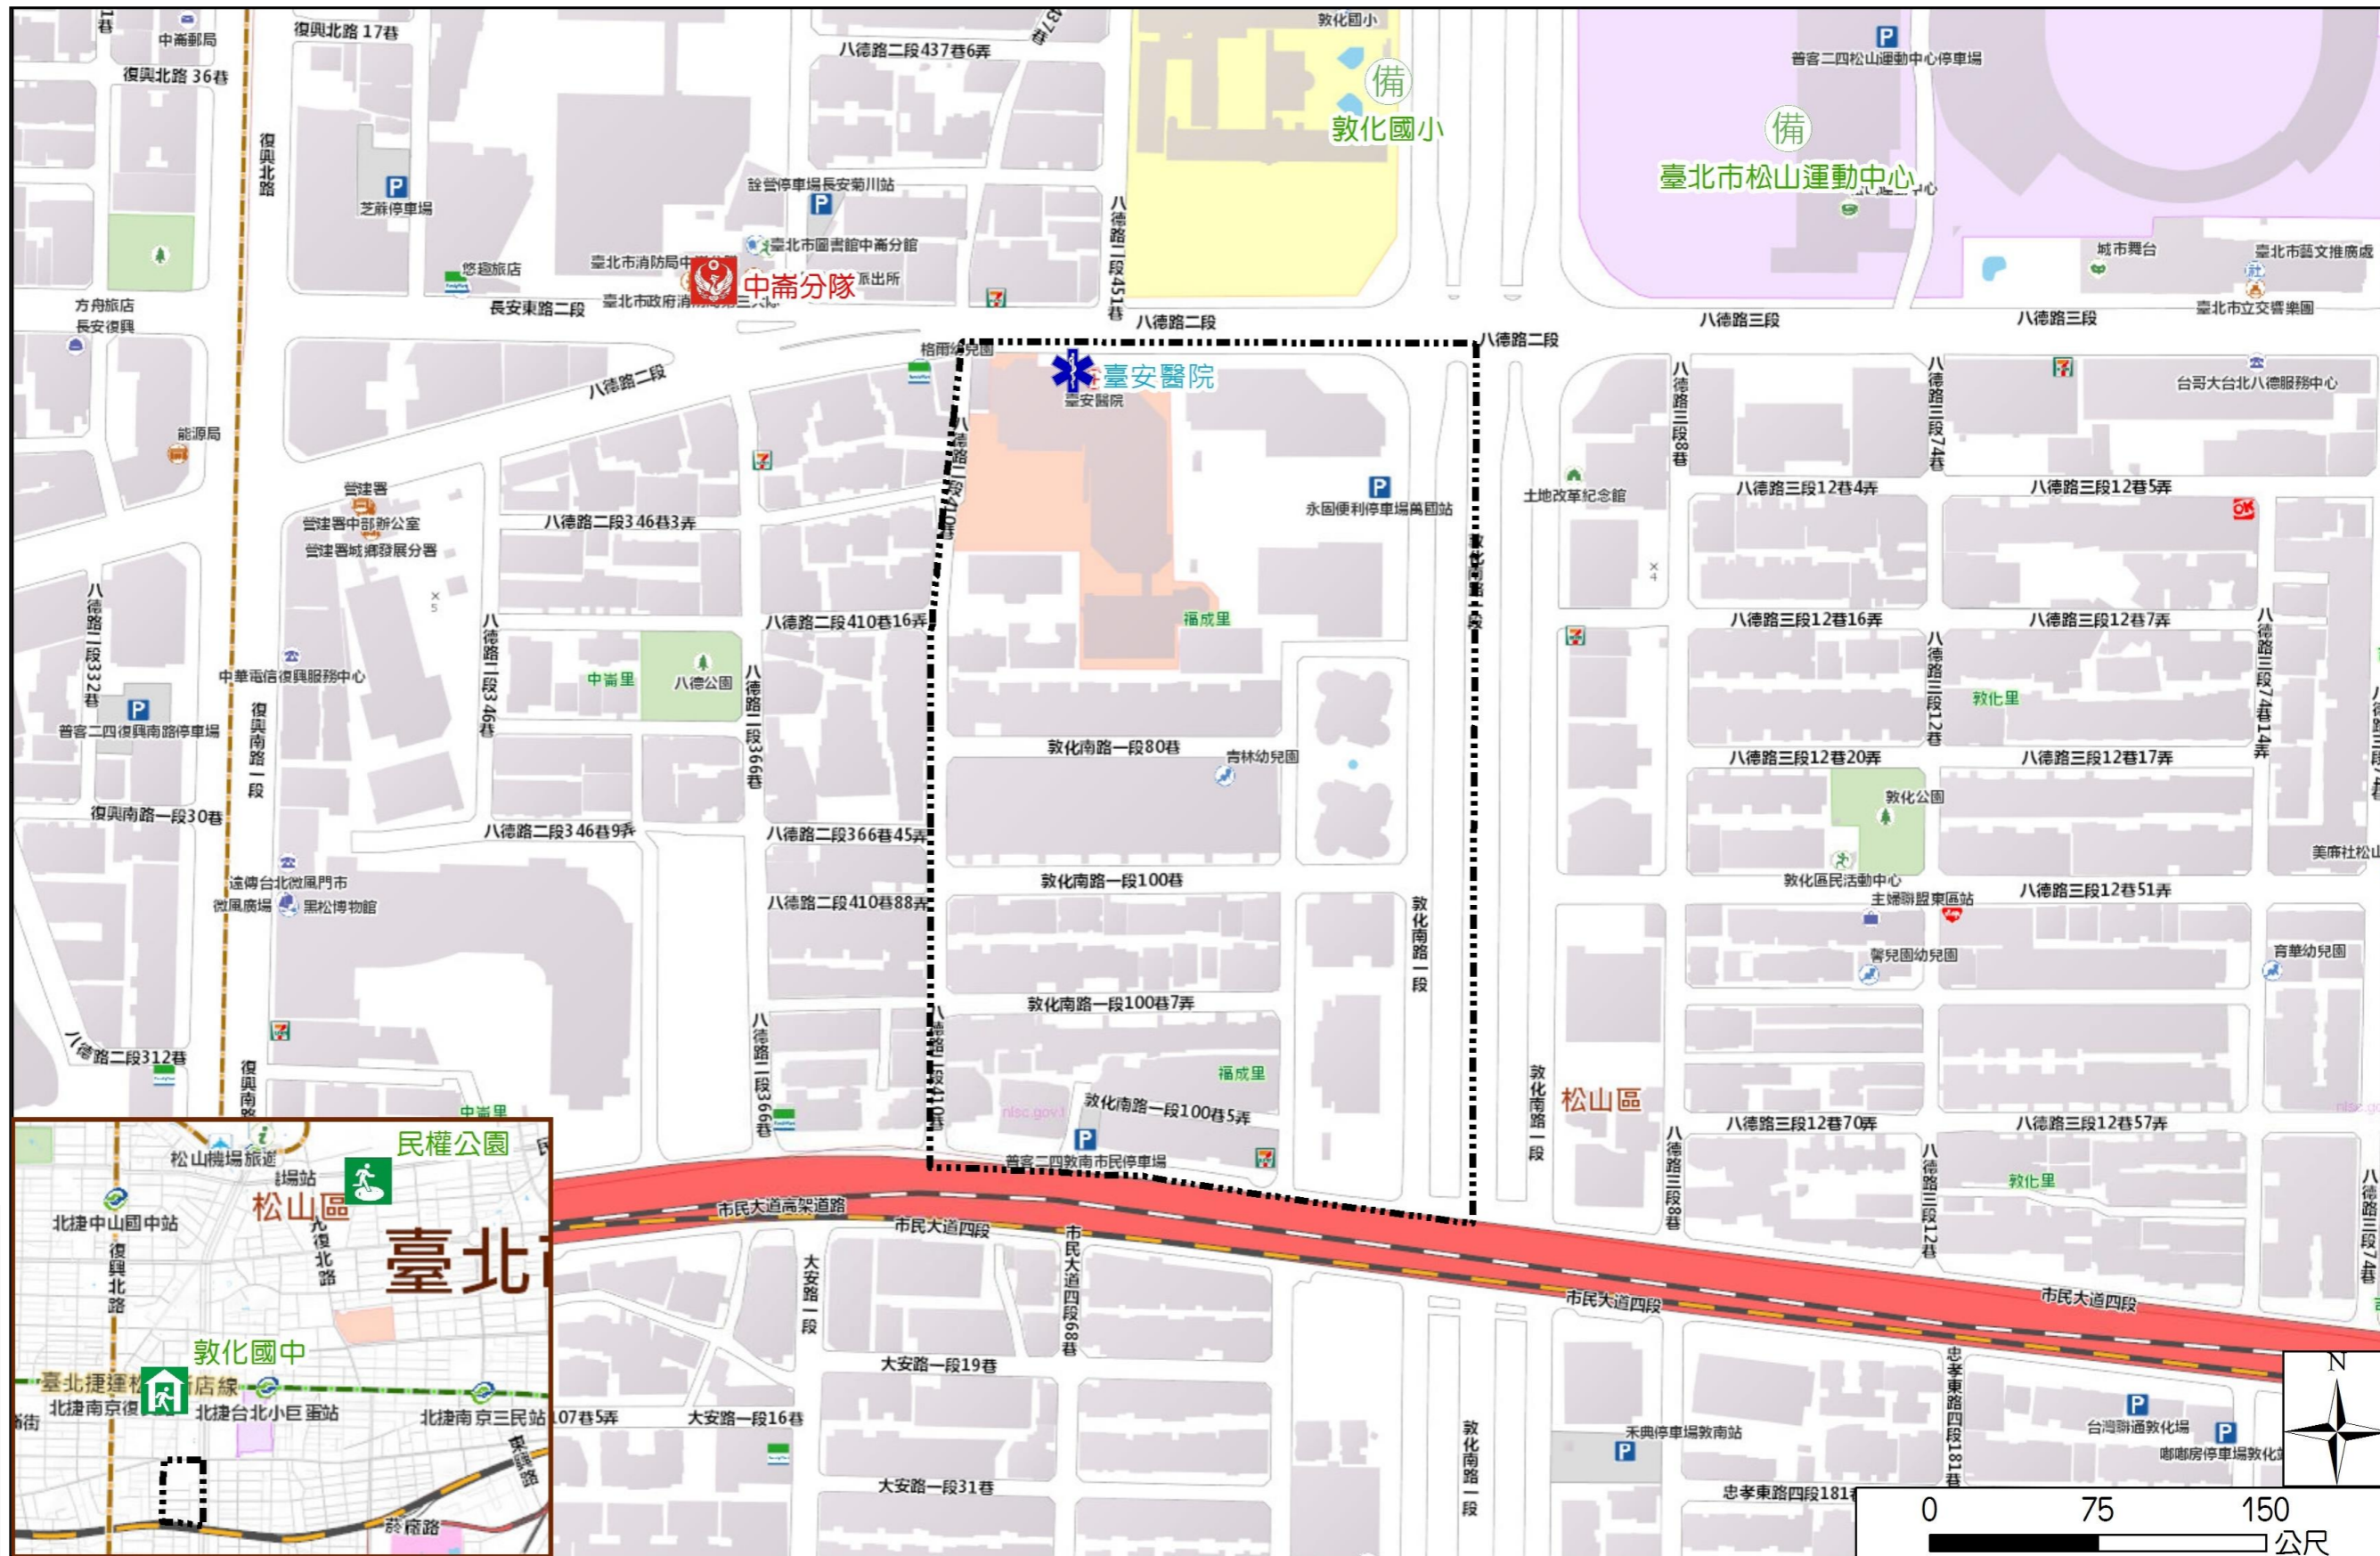

Fucheng Vil., Songshan Dist., Taipei City Simple Evacuation Map

Disaster notification Unit

Taipei Citizen Hotline : 1999
 Fire Department Tel. : 119
 Police Department Tel. : 110
 EOC of Songshan Dist.
 Non-emergency number :
 02-87878787
 Emergency number :
 02-66150119
 Officer
 Mobile : 0988-179596
 Note: Please call this District's
 EOC to ensure that the evacuation
 shelter is open

Disaster Prevention Information Website

Taipei City Disaster Prevention Information Website

Knowledge of disaster prevention

Flood: Vertical evacuation or preventive evacuation
 Earthquake :

More disaster prevention knowledge :
 Taipei City Disaster Prevention Guide

Evacuation Shelter

Name	Mingquan Park Applicable to earthquake situations
Address	Intersection of Sec. 4, Minquan E. Rd. and Xinzhong St.
Capacity	2465
Contact number	02-25850192
Name	Dunhua Junior High School (School for Priority Shelter) Applicable to flood situations
Address	No.300, Sec. 3, Nanjing E. Rd.
Capacity	253
Contact number	02-87717890#250
Name	Dunhua Elementary School
Address	No.2, Dunhua N. Rd.
Capacity	56
Contact number	02-27414065#130
Name	Minsheng Park
Address	Aly. 4~8, Ln. 36, Sec. 5, Minsheng E. Rd.
Capacity	1554
Contact Number	02-25850192