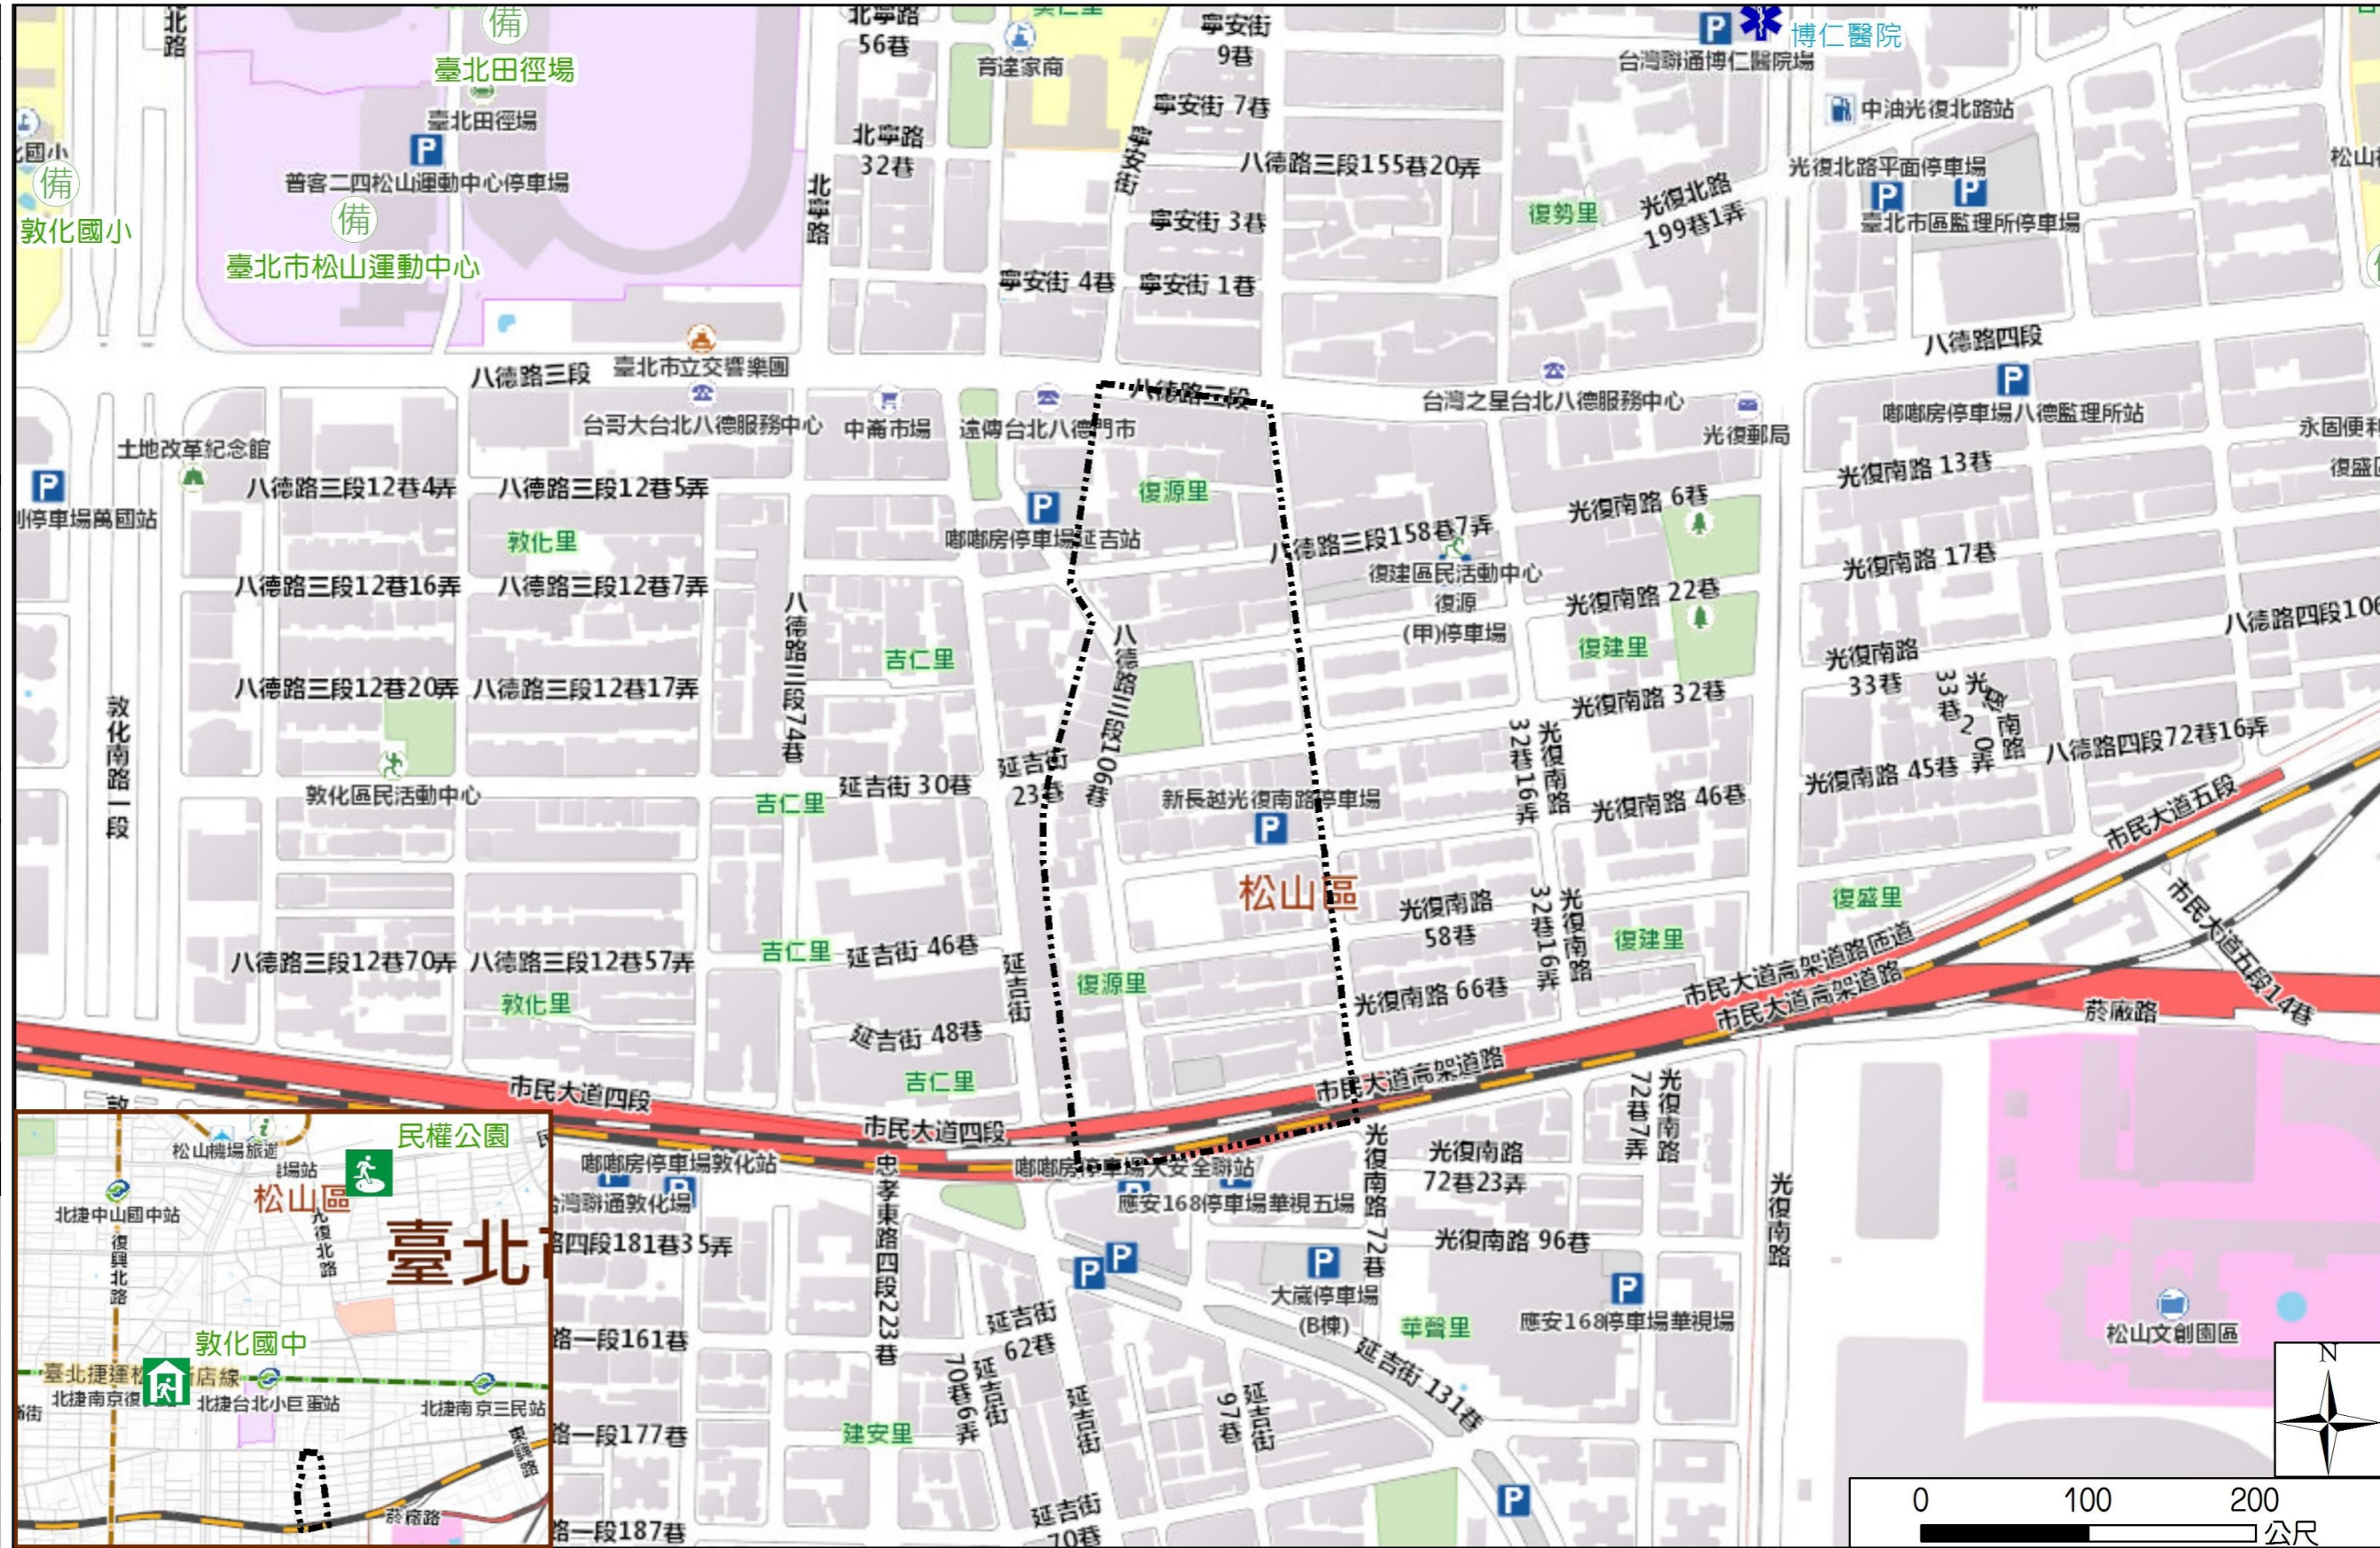

Fuyuan Vil., Songshan Dist., Taipei City Simple Evacuation Map

Disaster notification Unit

Taipei Citizen Hotline : 1999
Fire Department Tel. : 119
Police Department Tel. : 110
EOC of Songshan Dist.
Non-emergency number : 02-87878787
Emergency number : 02-66150119
Officer
Mobile : 0988-179593
Note: Please call this District's EOC to ensure that the evacuation shelter is open

Disaster Prevention Information Website

Taipei City Disaster Prevention Information Website

Knowledge of disaster prevention

Flood: Vertical evacuation or preventive evacuation
Earthquake :

More disaster prevention knowledge :
Taipei City Disaster Prevention Guide

Evacuation Shelter

Name	Mingquan Park Applicable to earthquake situations
Address	Intersection of Sec. 4, Minquan E. Rd. and Xinzhong St.
Capacity	2465
Contact number	02-25850192
Name	Dunhua Junior High School (School for Priority Shelter) Applicable to flood situations
Address	No.300, Sec. 3, Nanjing E. Rd.
Capacity	253
Contact number	02-87717890#250
Name	Dunhua Elementary School
Address	No.2, Dunhua N. Rd.
Capacity	56
Contact number	02-27414065#130
Name	Minsheng Park
Address	Aly. 4~8, Ln. 36, Sec. 5, Minsheng E. Rd.
Capacity	1554
Contact number	02-25850192

圖例

里界 Village Boundary

避難收容處所 Evacuation Shelter

- 室內避難收容處所(優先安置學校)
  Indoor Evacuation Shelter (School for Priority Shelter)
- 室外避難收容處所(防災公園)
  Outdoor Evacuation Shelter (Disaster Prevention Park)
- 避難收容處所(備用)
  Evacuation Shelter (Backup)

防救災單位 Disaster Rescue Resources

- 警察單位
  Police Department
- 消防單位
  Fire Department
- 急救責任醫院
  Designated Hospital (Emergency Medical Treatment)
- 直升機起降場
  Helicopter Pad

重要地標 Landmark

Made by the Songshan District Office, Taipei City in May 2022