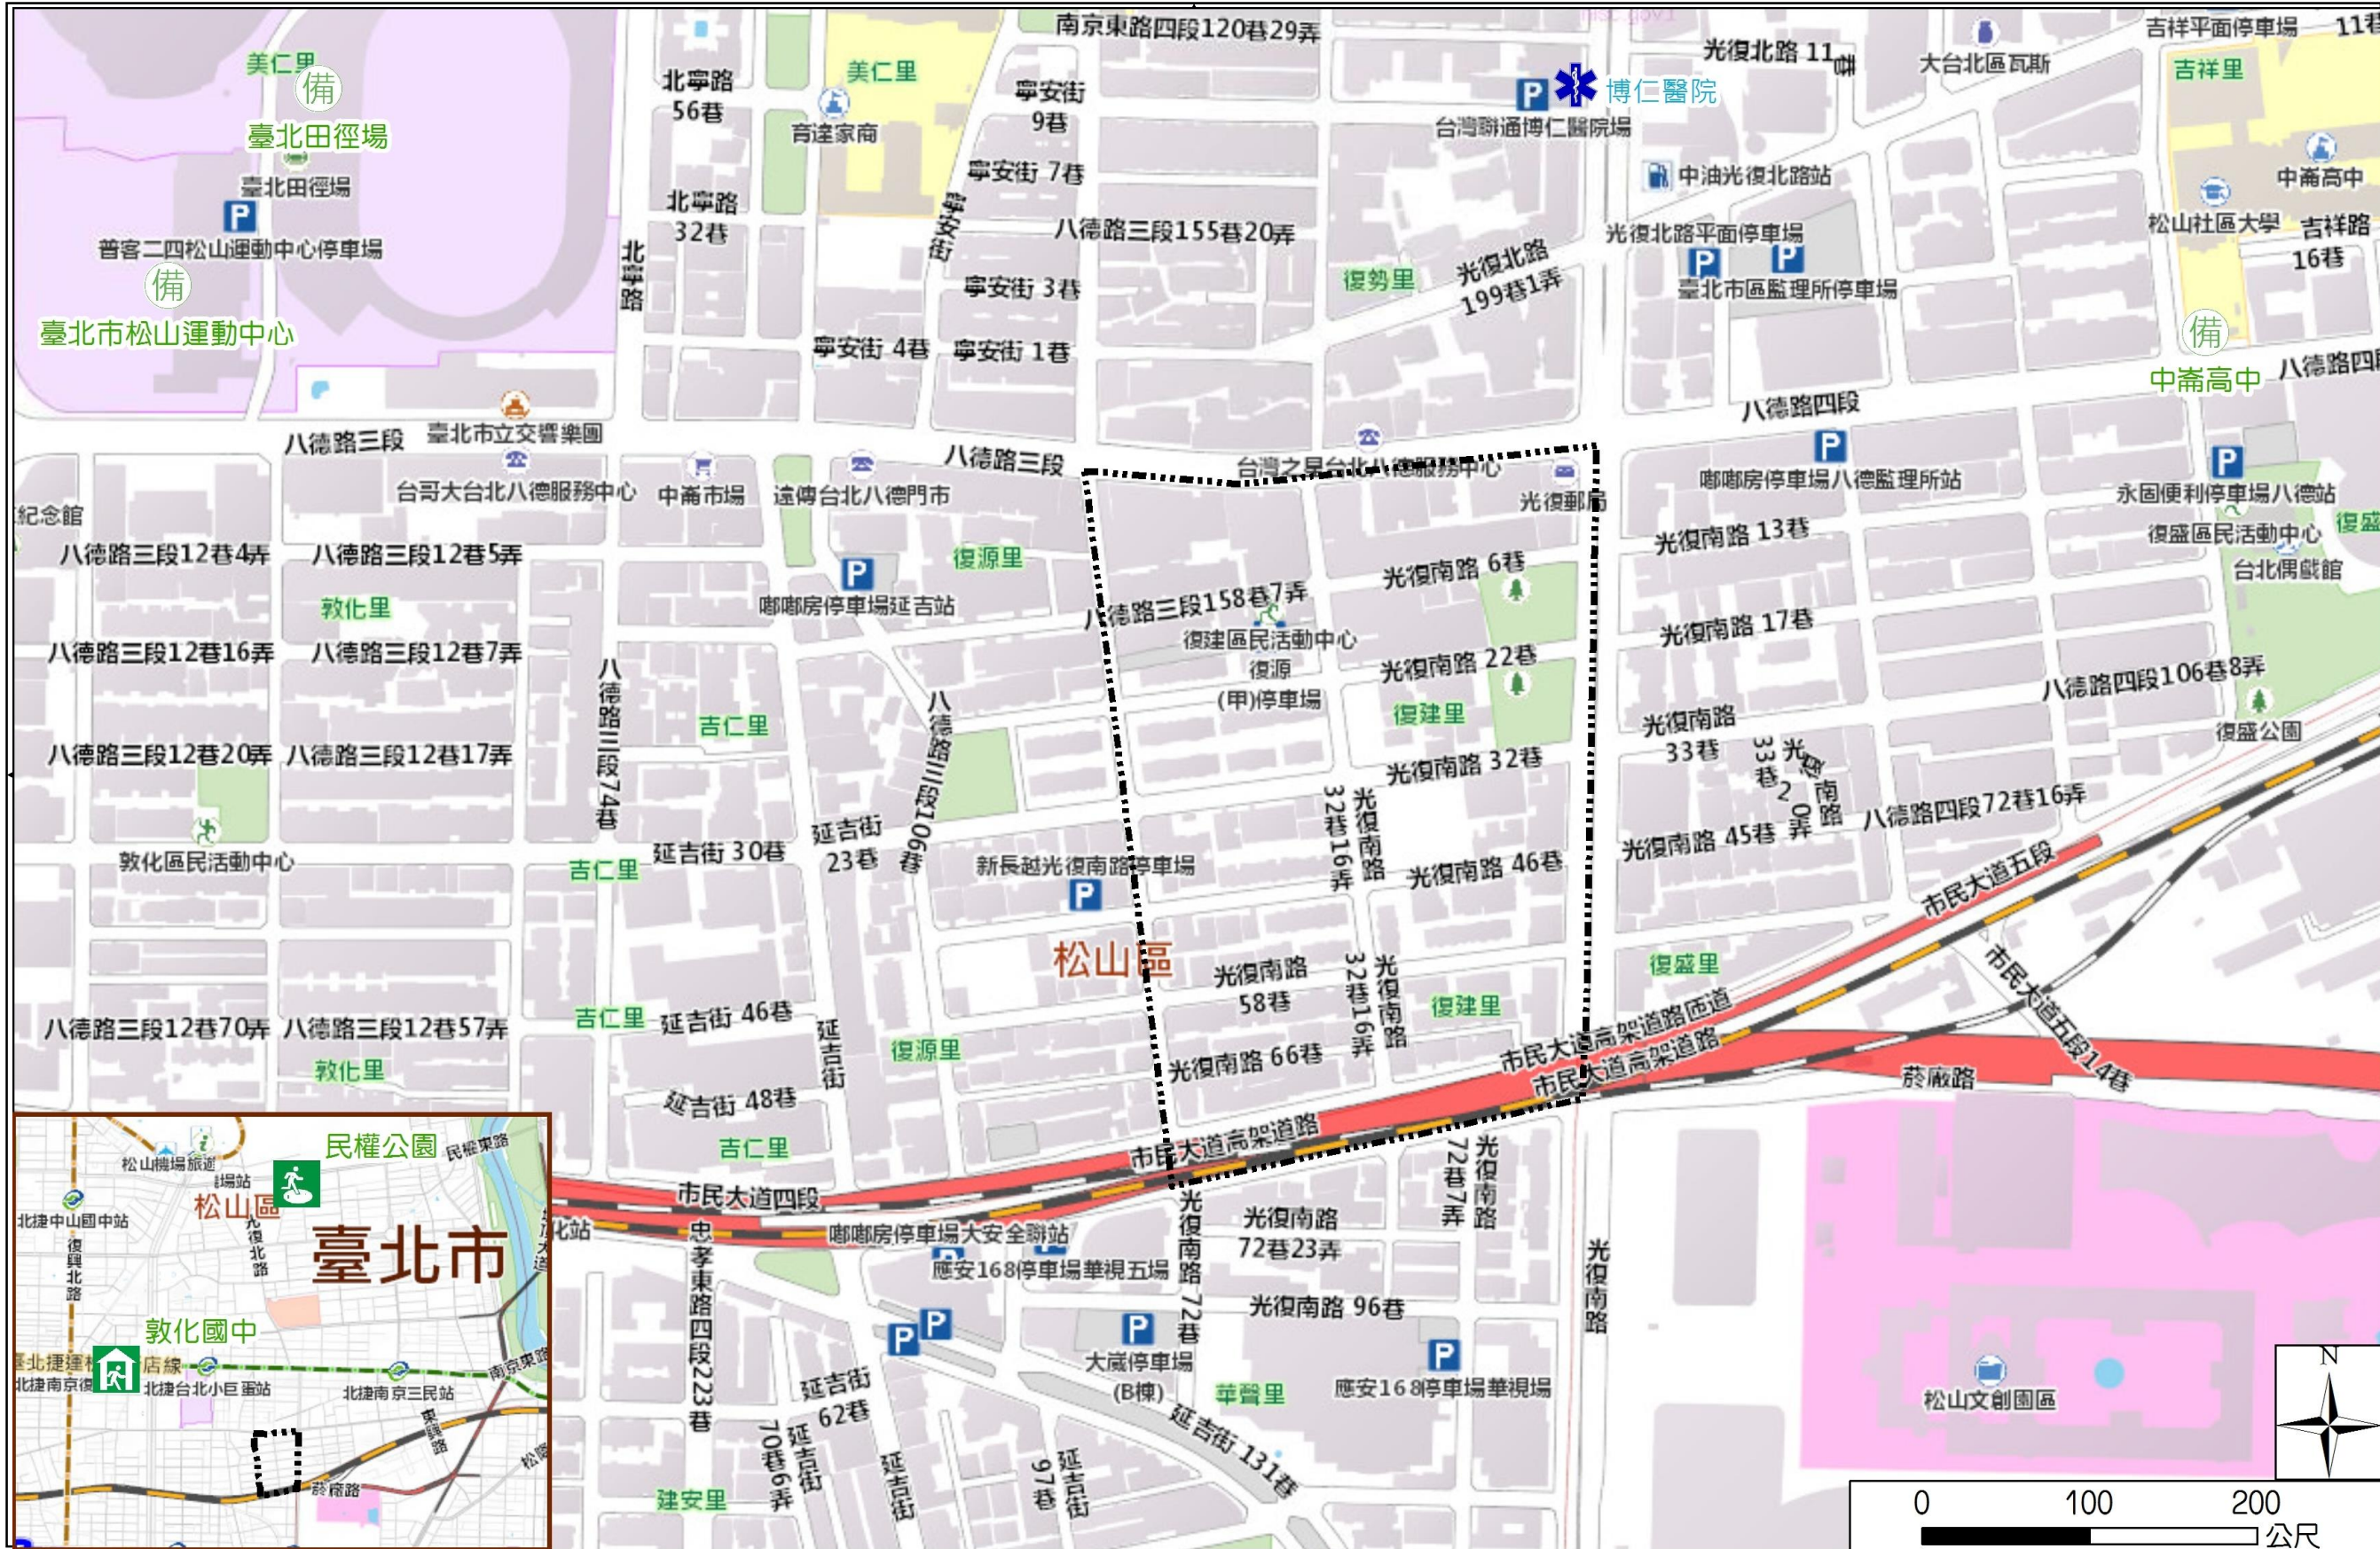

Fujian Vil., Songshan Dist., Taipei City Simple Evacuation Map

Disaster notification Unit

Taipei Citizen Hotline : 1999
 Fire Department Tel. : 119
 Police Department Tel. : 110
 EOC of Songshan Dist.
 Non-emergency number : 02-87878787
 Emergency number : 02-66150119
 Officer
 Mobile : 0988-179594
 Note: Please call this District's EOC to ensure that the evacuation shelter is open

Disaster Prevention Information Website

Taipei City Disaster Prevention Information Website

Knowledge of disaster prevention

Flood: Vertical evacuation or preventive evacuation
 Earthquake :

More disaster prevention knowledge :
 Taipei City Disaster Prevention Guide

Evacuation Shelter

Name	Mingquan Park Applicable to earthquake situations
Address	Intersection of Sec. 4, Minquan E. Rd. and Xinzhong St.
Capacity	2465
Contact number	02-25850192
Name	Dunhua Junior High School (School for Priority Shelter) Applicable to flood situations
Address	No.300, Sec. 3, Nanjing E. Rd.
Capacity	253
Contact number	02-87717890#250
Name	Dunhua Elementary School
Address	No.2, Dunhua N. Rd.
Capacity	56
Contact number	02-27414065#130
Name	Taipei Gymnasium
Address	No.10, Sec. 4, Nanjing E. Rd.
Capacity	1,000
Contact number	02-25702330#6552