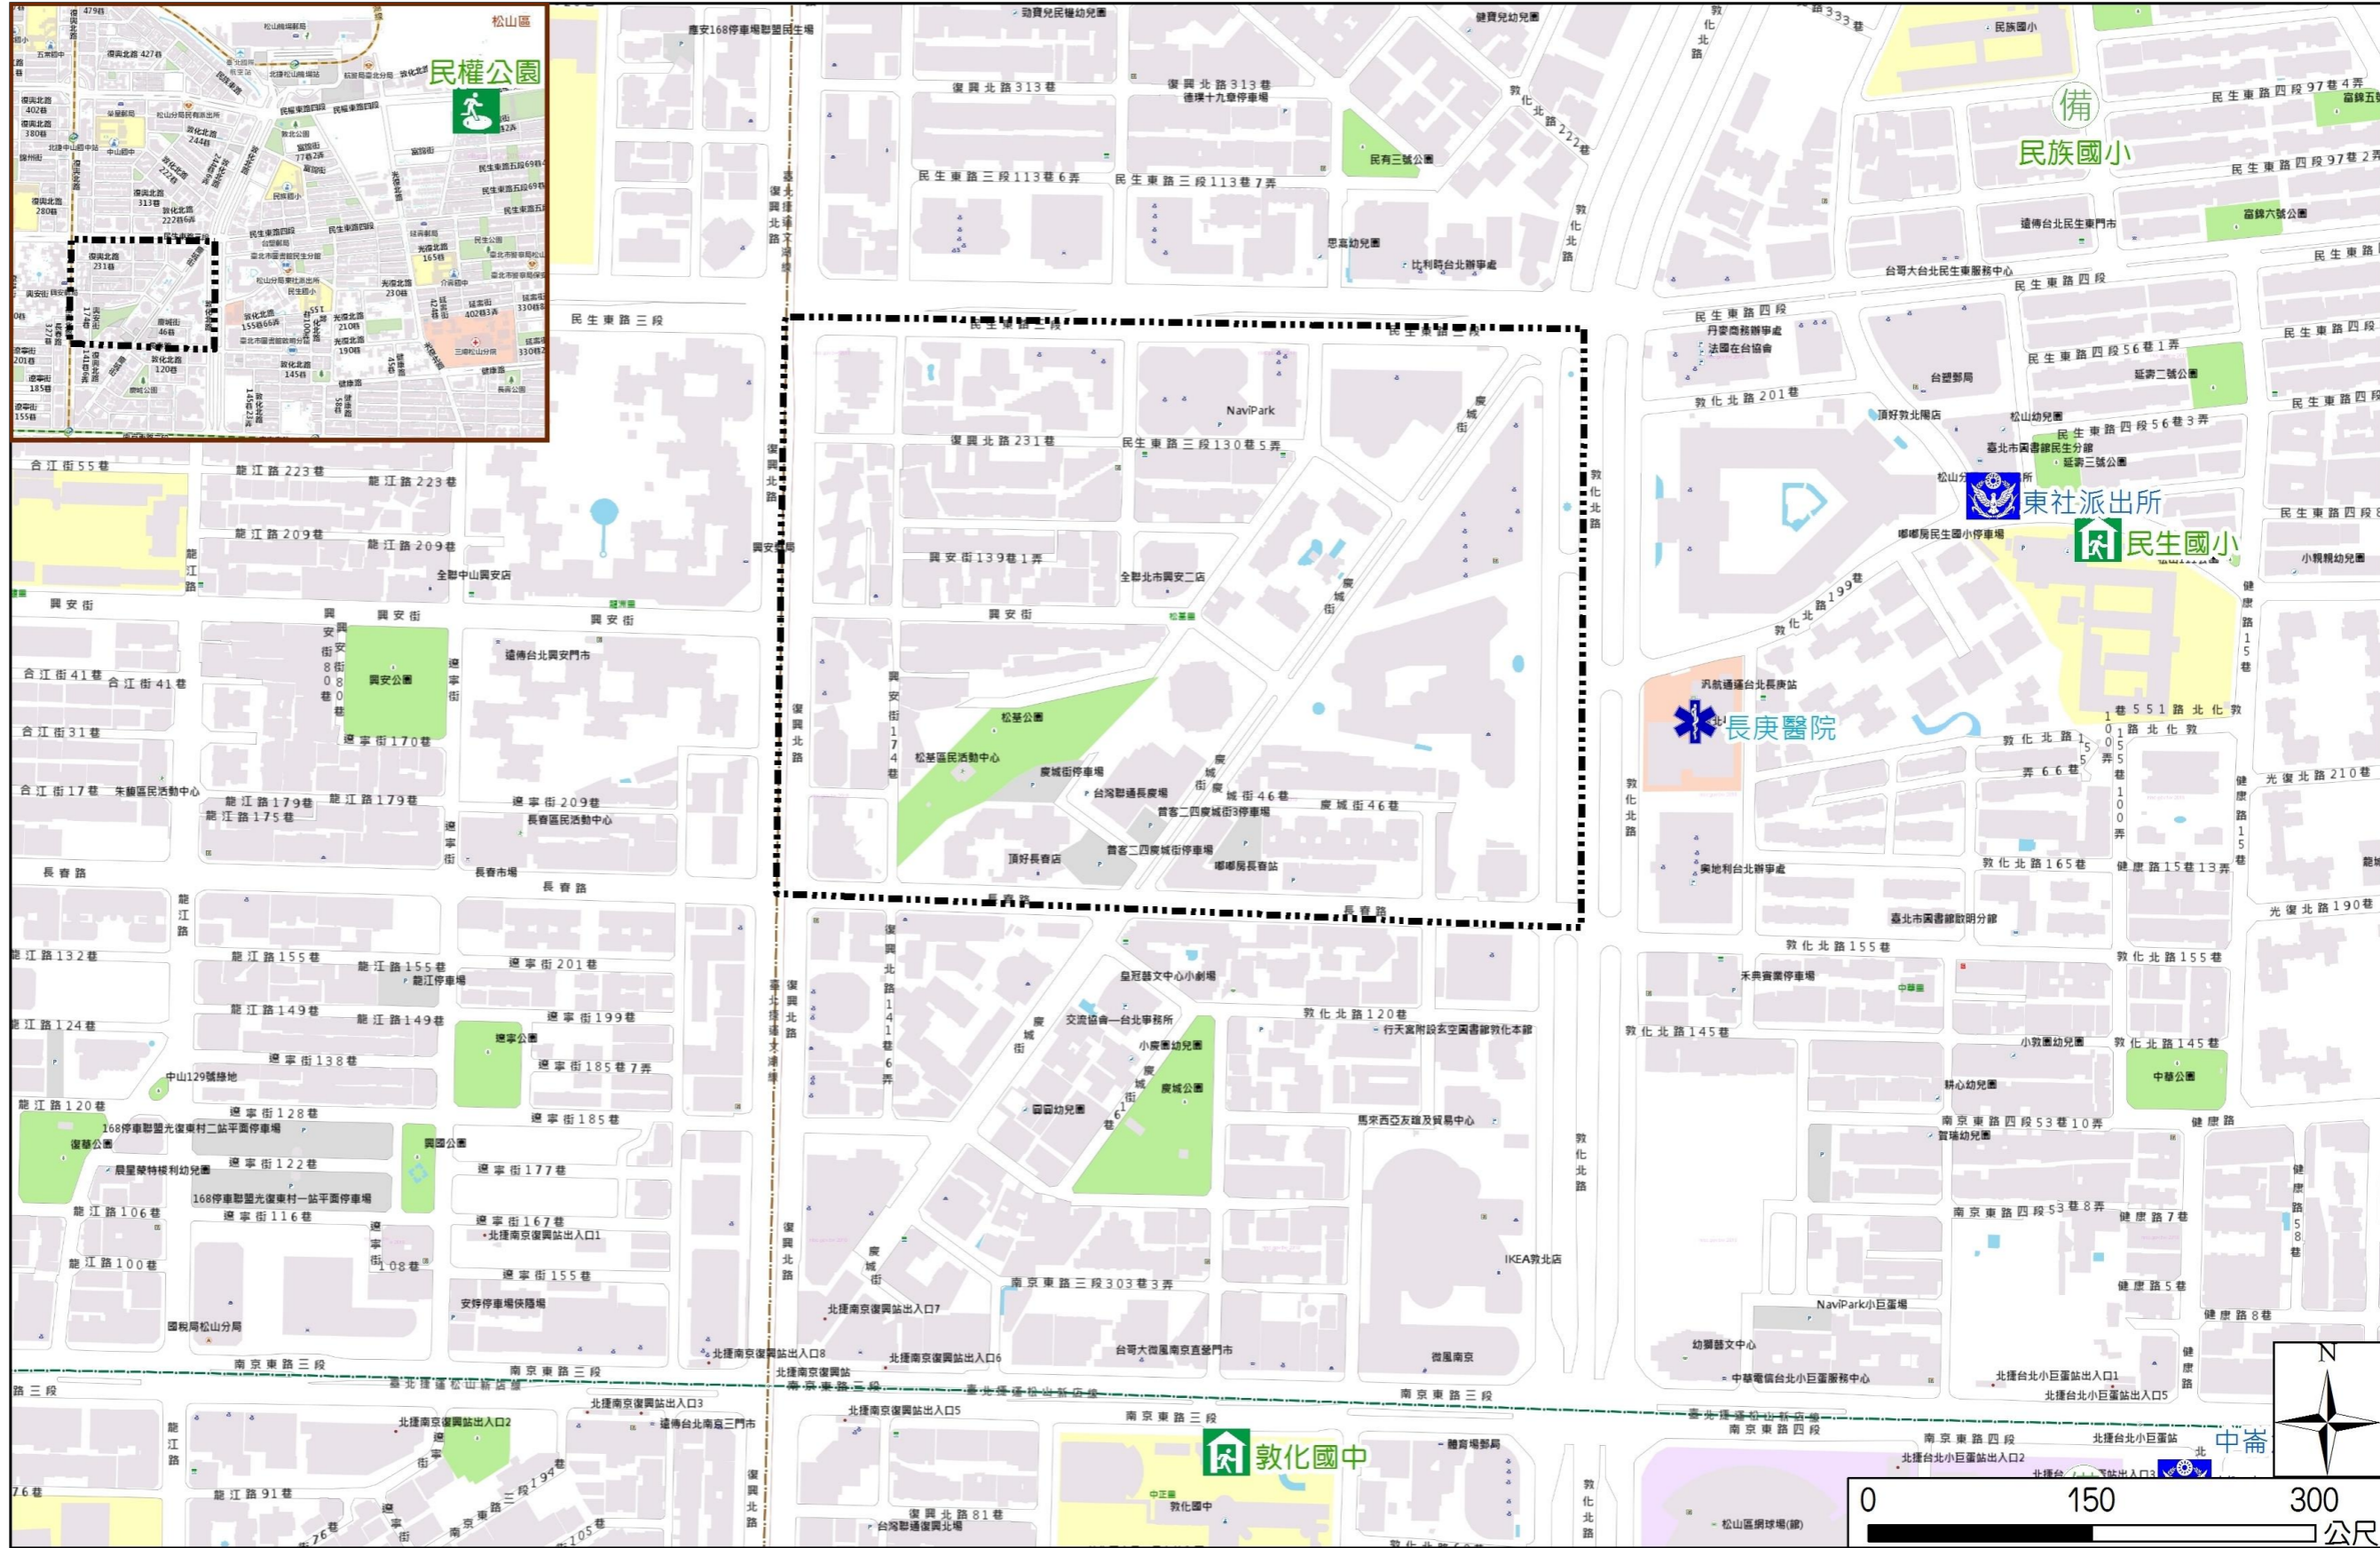

Songji Vil., Songshan Dist., Taipei City Simple Evacuation Map

Disaster notification Unit

Taipei Citizen Hotline : 1999
Fire Department Tel. : 119
Police Department Tel. : 110
EOC of Songshan Dist.
Non-emergency number : 02-87878787
Emergency number : 02-66150119
Officer
Mobile : 0988-179579
Note: Please call this District's EOC to ensure that the evacuation shelter is open

Disaster Prevention Information Website

Taipei City Disaster Prevention Information Website

Knowledge of disaster prevention

Flood: Vertical evacuation or preventive evacuation
Earthquake :

More disaster prevention knowledge :
Taipei City Disaster Prevention Guide

Evacuation Shelter

Name	Mingquan Park Applicable to earthquake situations
Address	Intersection of Sec. 4, Minquan E. Rd. and Xinzhong St.
Capacity	2465
Contact Number	02-25850192
Name	Dunhua Junior High School (School for Priority Shelter) Applicable to flood situations
Address	No.300, Sec. 3, Nanjing E. Rd.
Capacity	253
Contact Number	02-87717890#250
Name	Zhongshan Junior High School
Address	No.7, Ln. 361, Fuxing N. Rd.
Capacity	278
Contact Number	02-27126701#501
Name	Minzu Elementary School
Address	No.7, Ln. 97, Sec. 4, Minsheng E. Rd.
Capacity	40
Contact Number	02-27124872#935

圖例	里界 Village Boundary	避難收容處所 Evacuation Shelter	防救災單位 Disaster Rescue Resources	重要地標 Landmark
	里界 Village Boundary	 室內避難收容處所(優先安置學校) Indoor Evacuation Shelter (School for Priority Shelter)	 警察單位 Police Department	 直升機起降場 Helicopter Pad
		 室外避難收容處所(防災公園) Outdoor Evacuation Shelter (Disaster Prevention Park)	 消防單位 Fire Department	 重要地標 Landmark
		 避難收容處所(備用) Evacuation Shelter (Backup)	 急救責任醫院 Designated Hospital (Emergency Medical Treatment)