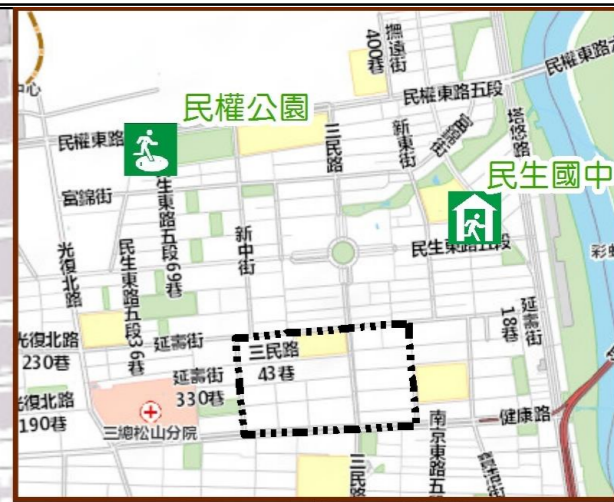

Ziqiang Vil., Songshan Dist., Taipei City Simple Evacuation Map

Disaster notification Unit

Taipei Citizen Hotline : 1999
 Fire Department Tel. : 119
 Police Department Tel. : 110
 EOC of Songshan Dist.
 Non-emergency number : 02-87878787
 Emergency number : 02-66150119
 Officer
 Mobile : 0988-179583
 Note: Please call this District's EOC to ensure that the evacuation shelter is open

Disaster Prevention Information Website

Taipei City Disaster Prevention Information Website

Knowledge of disaster prevention

Flood: Vertical evacuation or preventive evacuation
 Earthquake :

More disaster prevention knowledge :
 Taipei City Disaster Prevention Guide

Evacuation Shelter

Name	Mingquan Park Applicable to earthquake situations
Address	Intersection of Sec. 4, Mingquan E. Rd. and Xinzhong St.
Capacity	2465
Contact number	02-25850192
Name	Minsheng Park
Address	Aly. 4~8, Ln. 36, Sec. 5, Minsheng E. Rd.
Capacity	1554
Contact number	02-25850192
Name	Jiakang Elementary School
Address	No.168, Yanshou St.
Capacity	150
Contact number	02-25282814#131
Name	Xisong High School
Address	No.7, Ln. 325, Jiakang Rd.
Capacity	255
Contact number	02-25286618#113