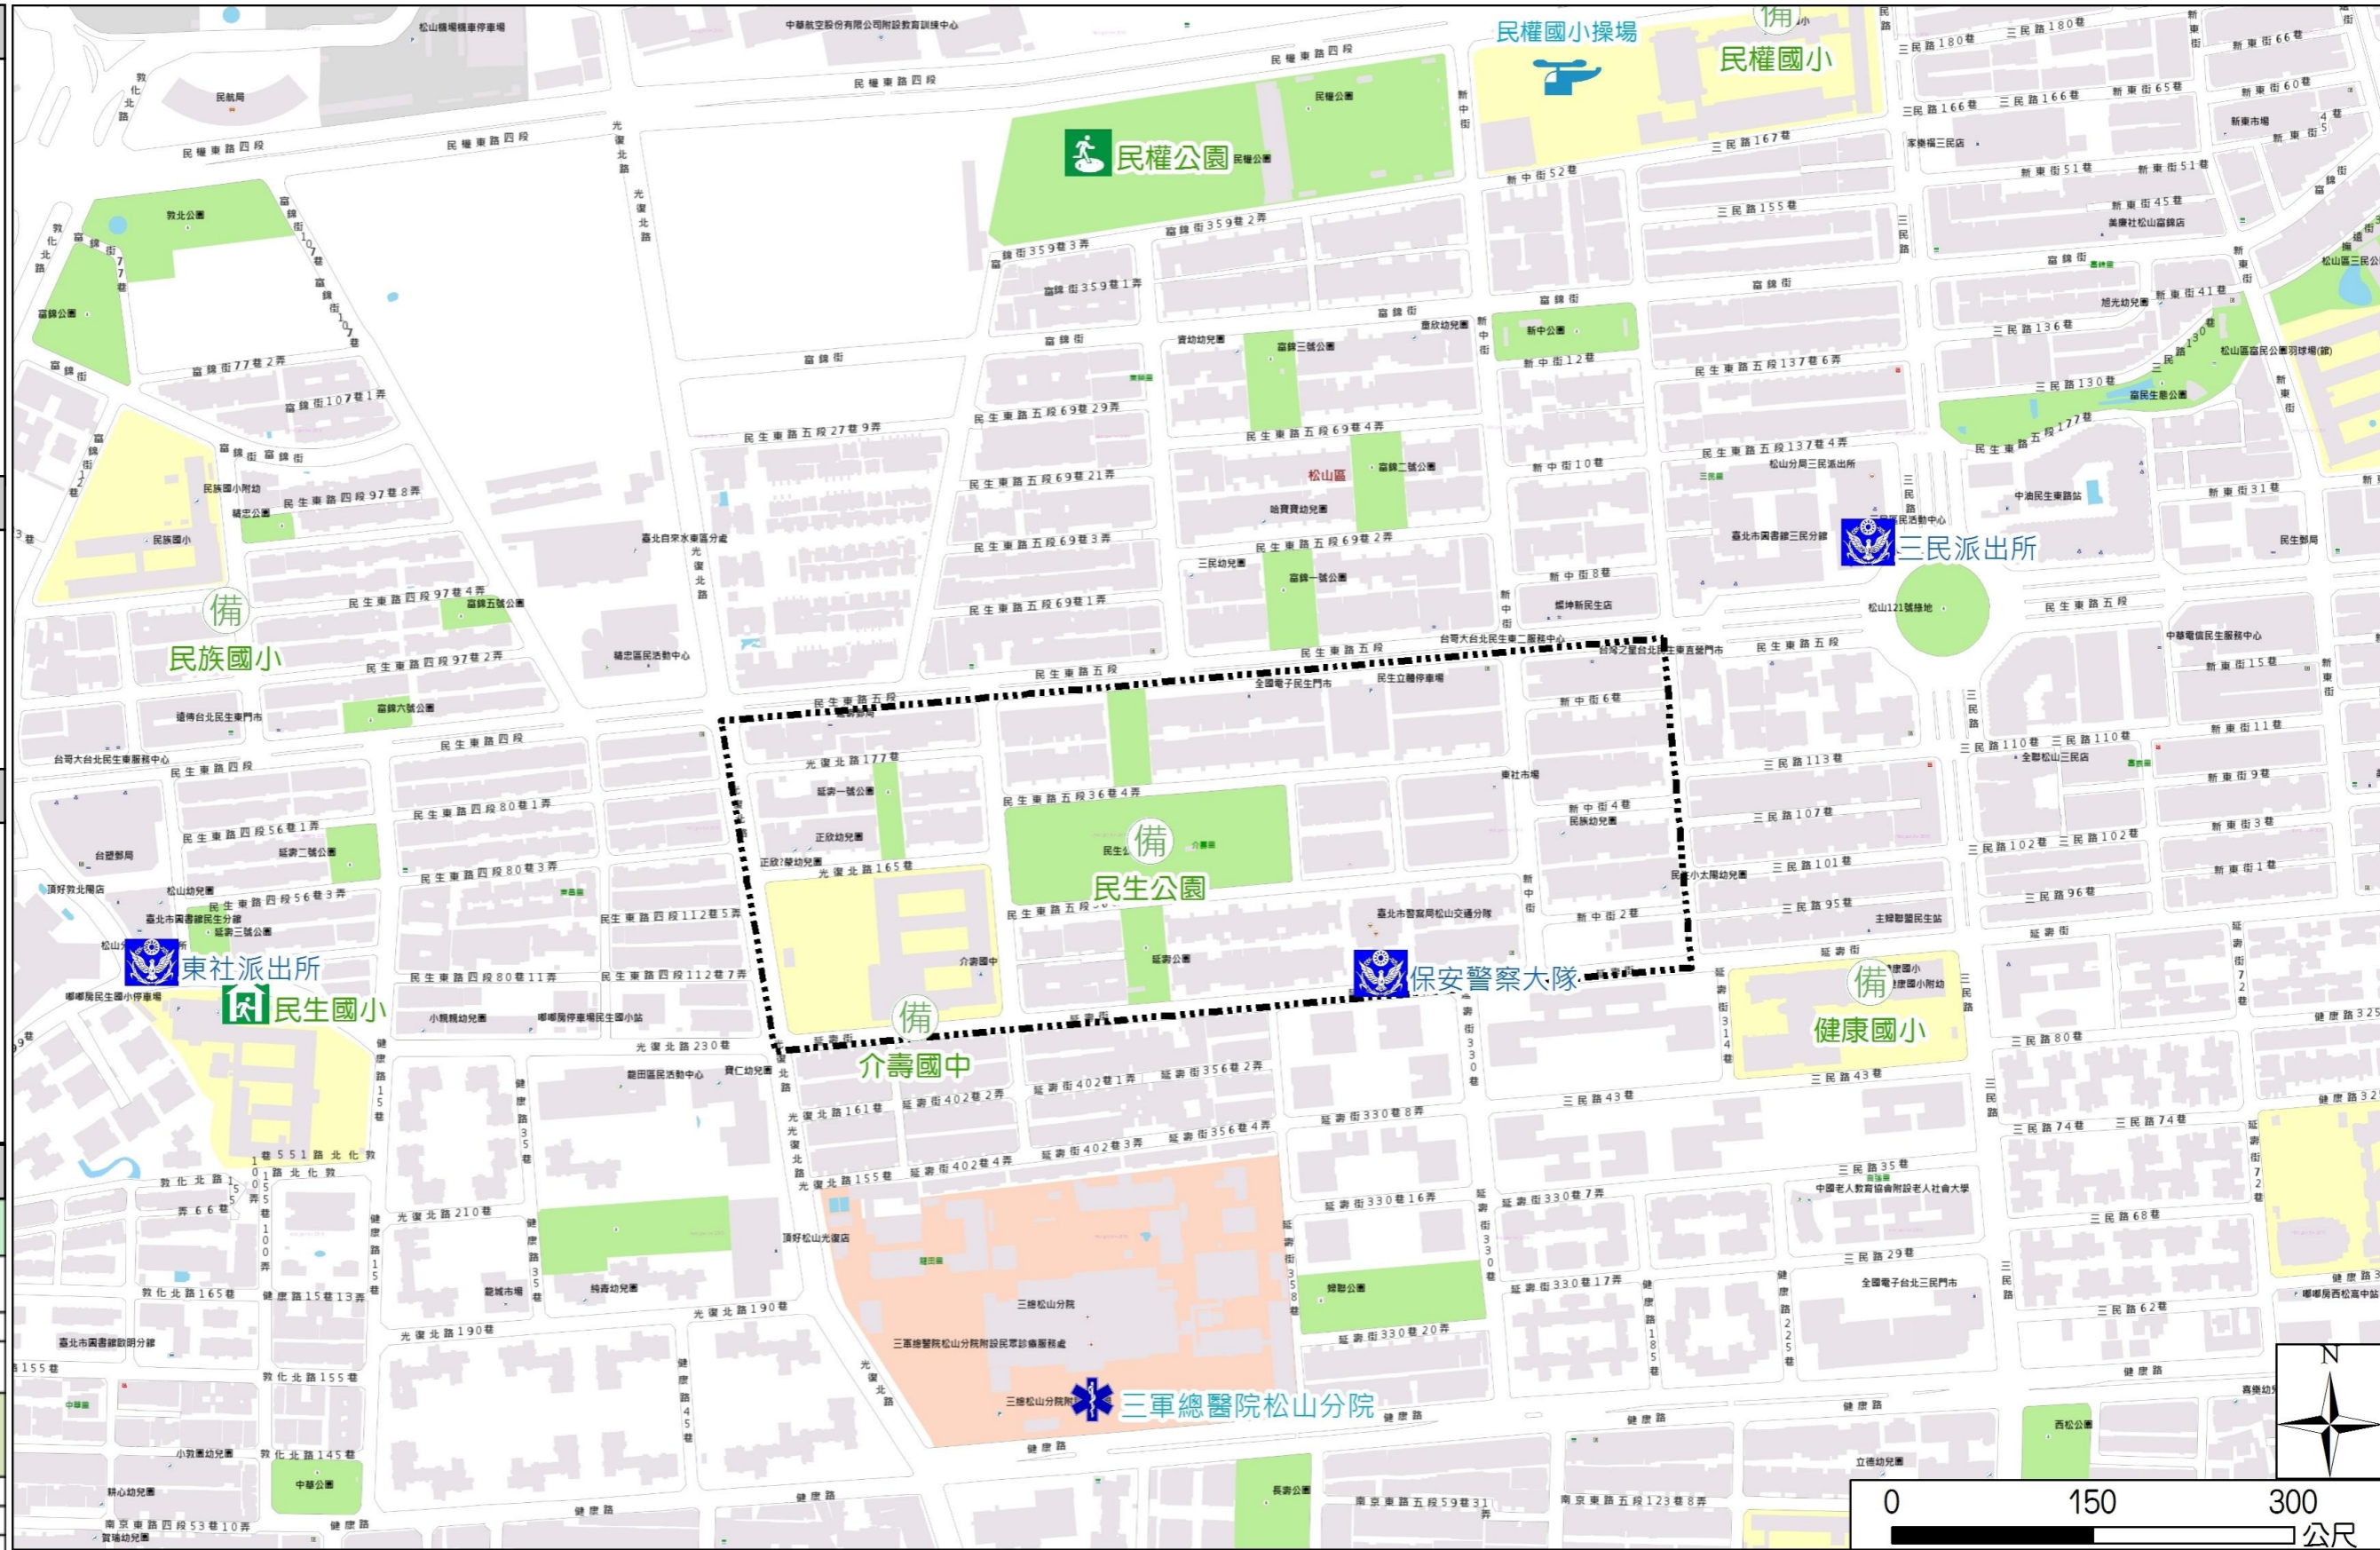

Jieshou Vil., Songshan Dist., Taipei City Simple Evacuation Map

Disaster notification Unit

Taipei Citizen Hotline : 1999
 Fire Department Tel. : 119
 Police Department Tel. : 110
 EOC of Songshan Dist.
 Non-emergency number :
 02-87878787
 Emergency number :
 02-66150119
 Officer
 Mobile : 0988-179595
 Note: Please call this District's
 EOC to ensure that the evacuation
 shelter is open

Disaster Prevention Information Website

Taipei City Disaster Prevention Information Website

Knowledge of disaster prevention

Flood: Vertical evacuation or preventive evacuation
 Earthquake :

More disaster prevention knowledge :
 Taipei City Disaster Prevention Guide

Evacuation Shelter

Name	Mingquan Park Applicable to earthquake situations
Address	Intersection of Sec. 4, Minquan E. Rd. and Xinzhong St.
Capacity	2465
Contact number	02-25850192
Name	Minsheng Elementary School (School for Priority Shelter) Applicable to flood situations
Address	No.18, Ln. 199, Dunhua N. Rd.
Capacity	126
Contact number	02-27122452#830
Name	Jieshou Junior High School
Address	No.401, Yanshou St.
Capacity	242
Contact number	02-27664496#500
Name	Jiankang Elementary School
Address	No.168, Yanshou St.
Capacity	150
Contact number	02-25282814#131