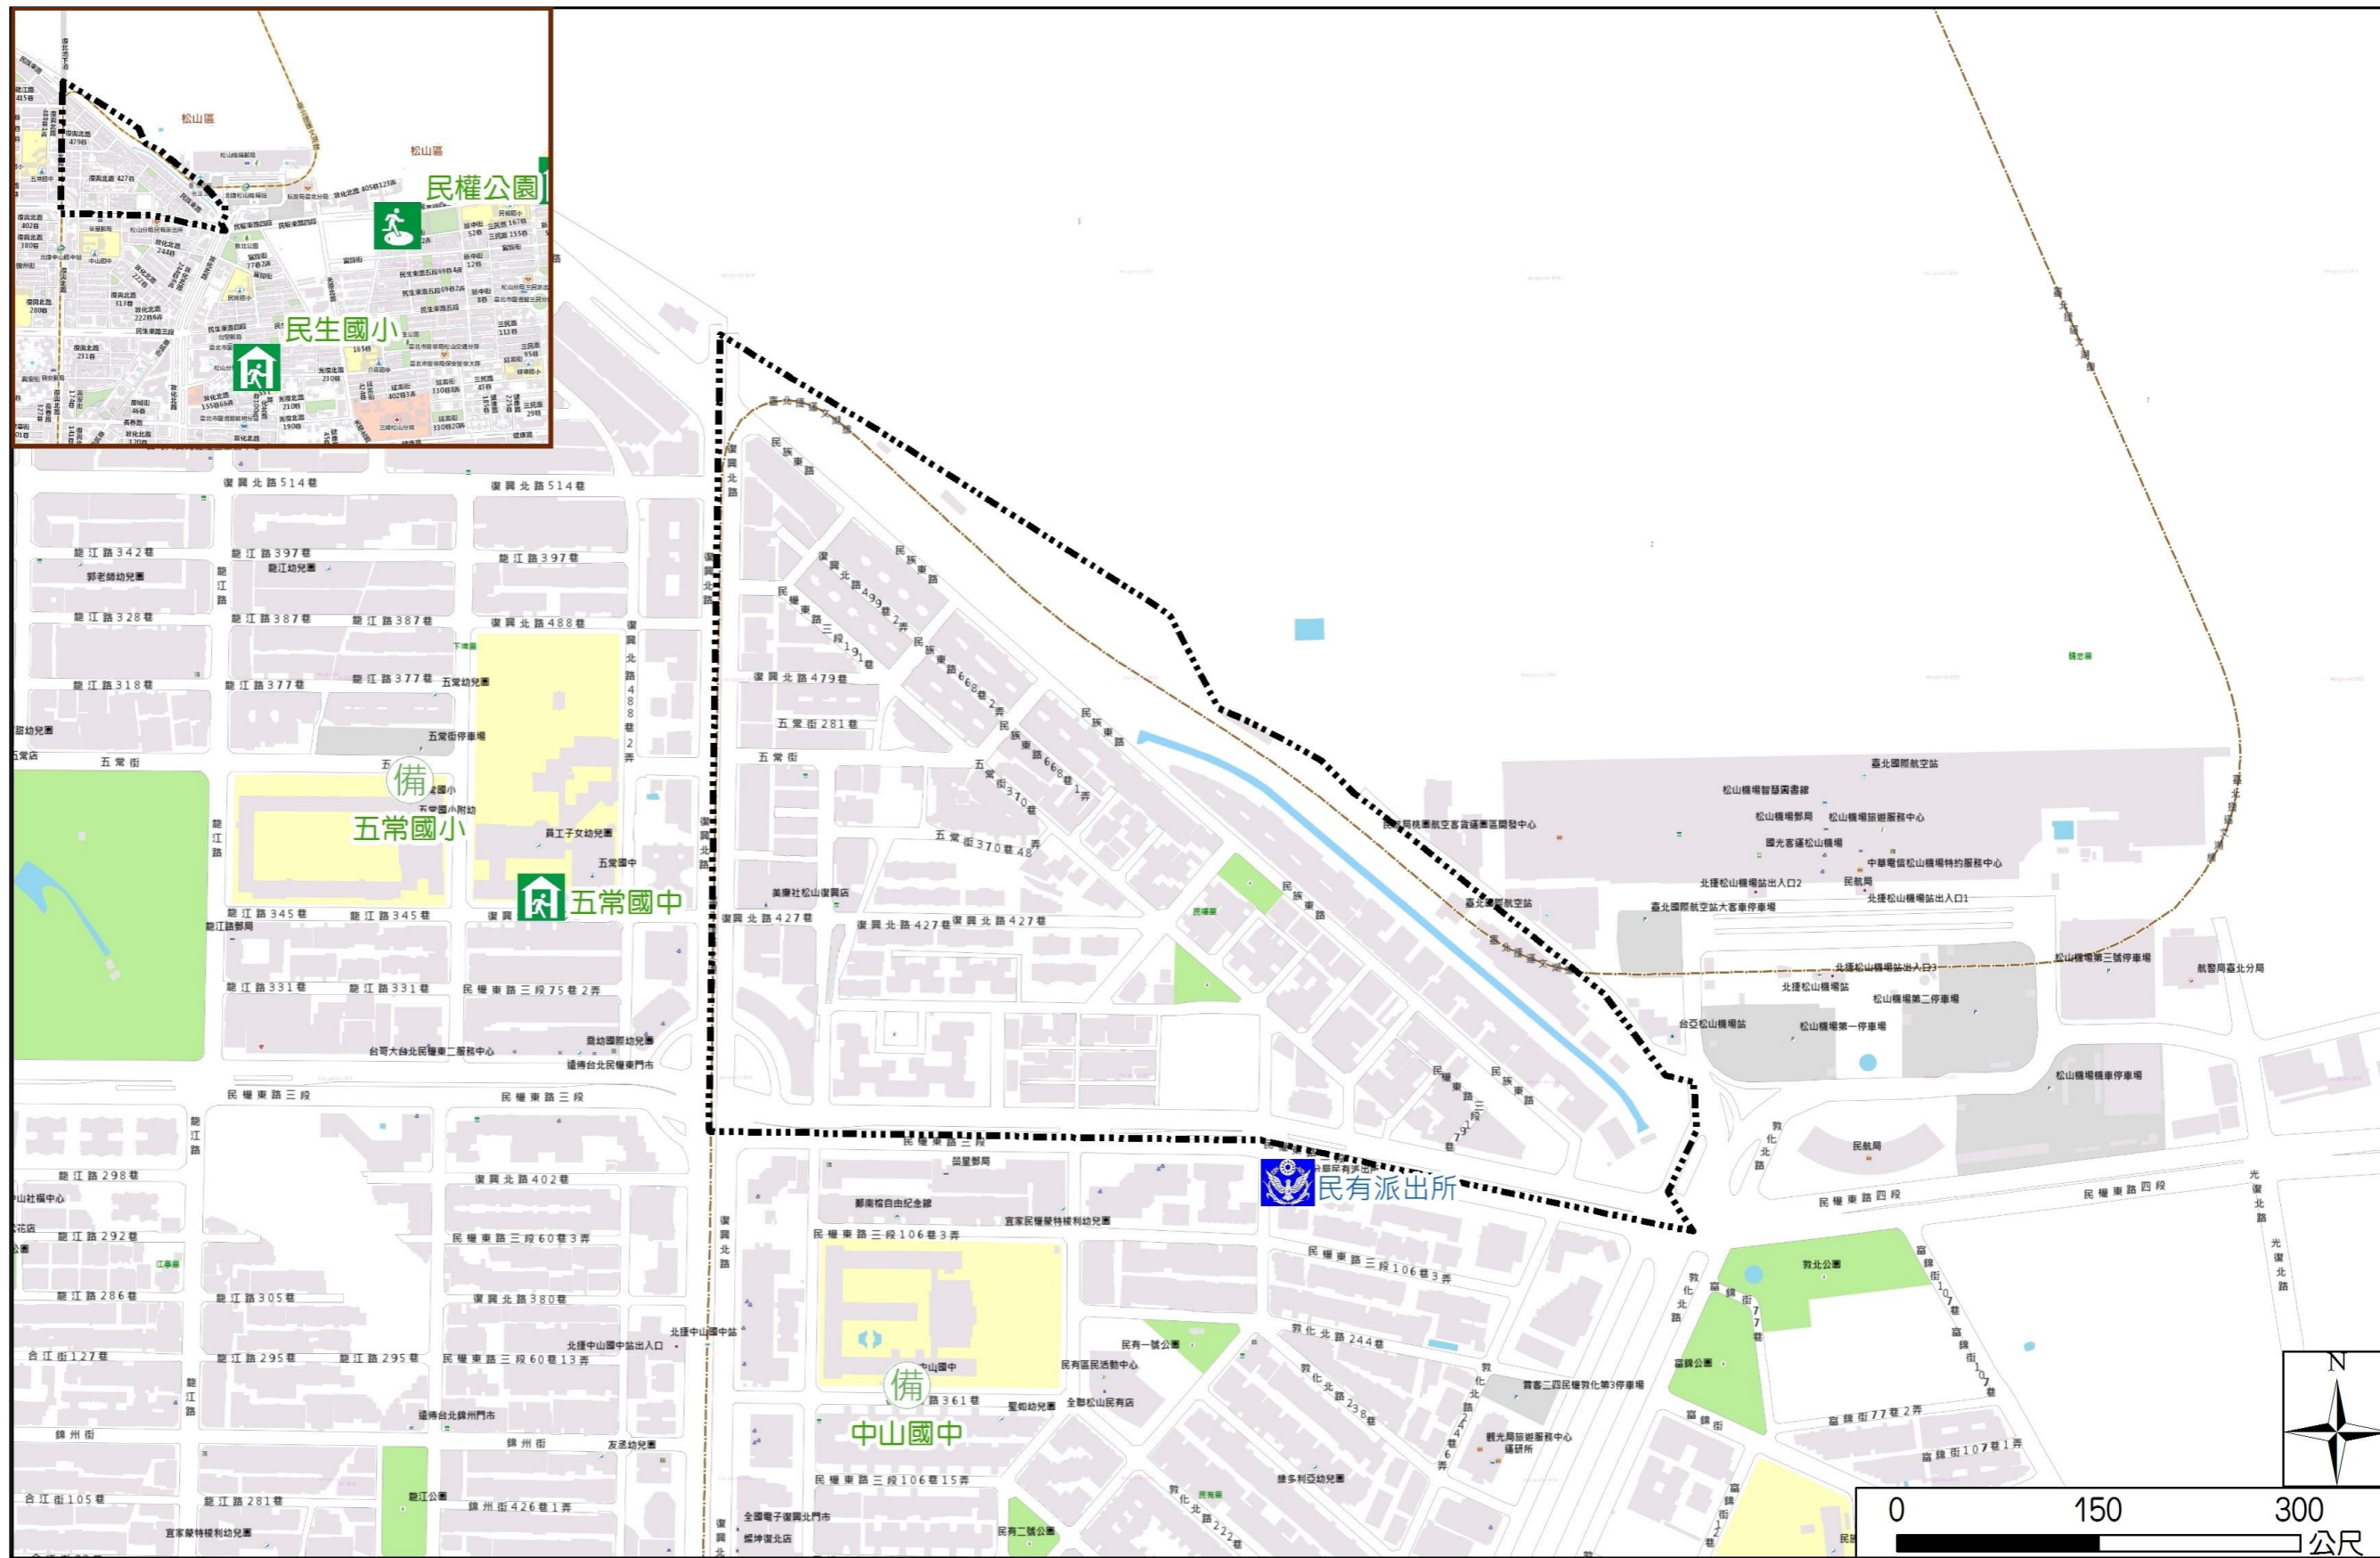

Minfu Vil., Songshan Dist., Taipei City Simple Evacuation Map

Disaster notification Unit

Taipei Citizen Hotline : 1999
 Fire Department Tel. : 119
 Police Department Tel. : 110
 EOC of Songshan Dist.
 Non-emergency number : 02-87878787
 Emergency number : 02-66150119
 Officer
 Mobilel : 0988-179590
 Note: Please call this District's EOC to ensure that the evacuation shelter is open

Disaster Prevention Information Website

Taipei City Disaster Prevention Information Website

Knowledge of disaster prevention

Flood: Vertical evacuation or preventive evacuation
 Earthquake :

More disaster prevention knowledge :
 Taipei City Disaster Prevention Guide

Evacuation Shelter

Name	Mingquan Park Applicable to earthquake situations
Address	Intersection of Sec. 4, Minquan E. Rd. and Xinzhong St.
Capacity	2465
Contact number	02-25850192
Name	Minsheng Park
Address	Aly. 4~8, Ln. 36, Sec. 5, Minsheng E. Rd.
Capacity	1554
Contact number	02-25850192
Name	Zhongshan Junior High School
Address	No.7, Ln. 361, Fuxing N. Rd.
Capacity	278
Contact number	02-27126701#501
Name	Minzu Elementary School
Address	No.7, Ln. 97, Sec. 4, Minsheng E. Rd.
Capacity	40
Contact number	02-27124872#935