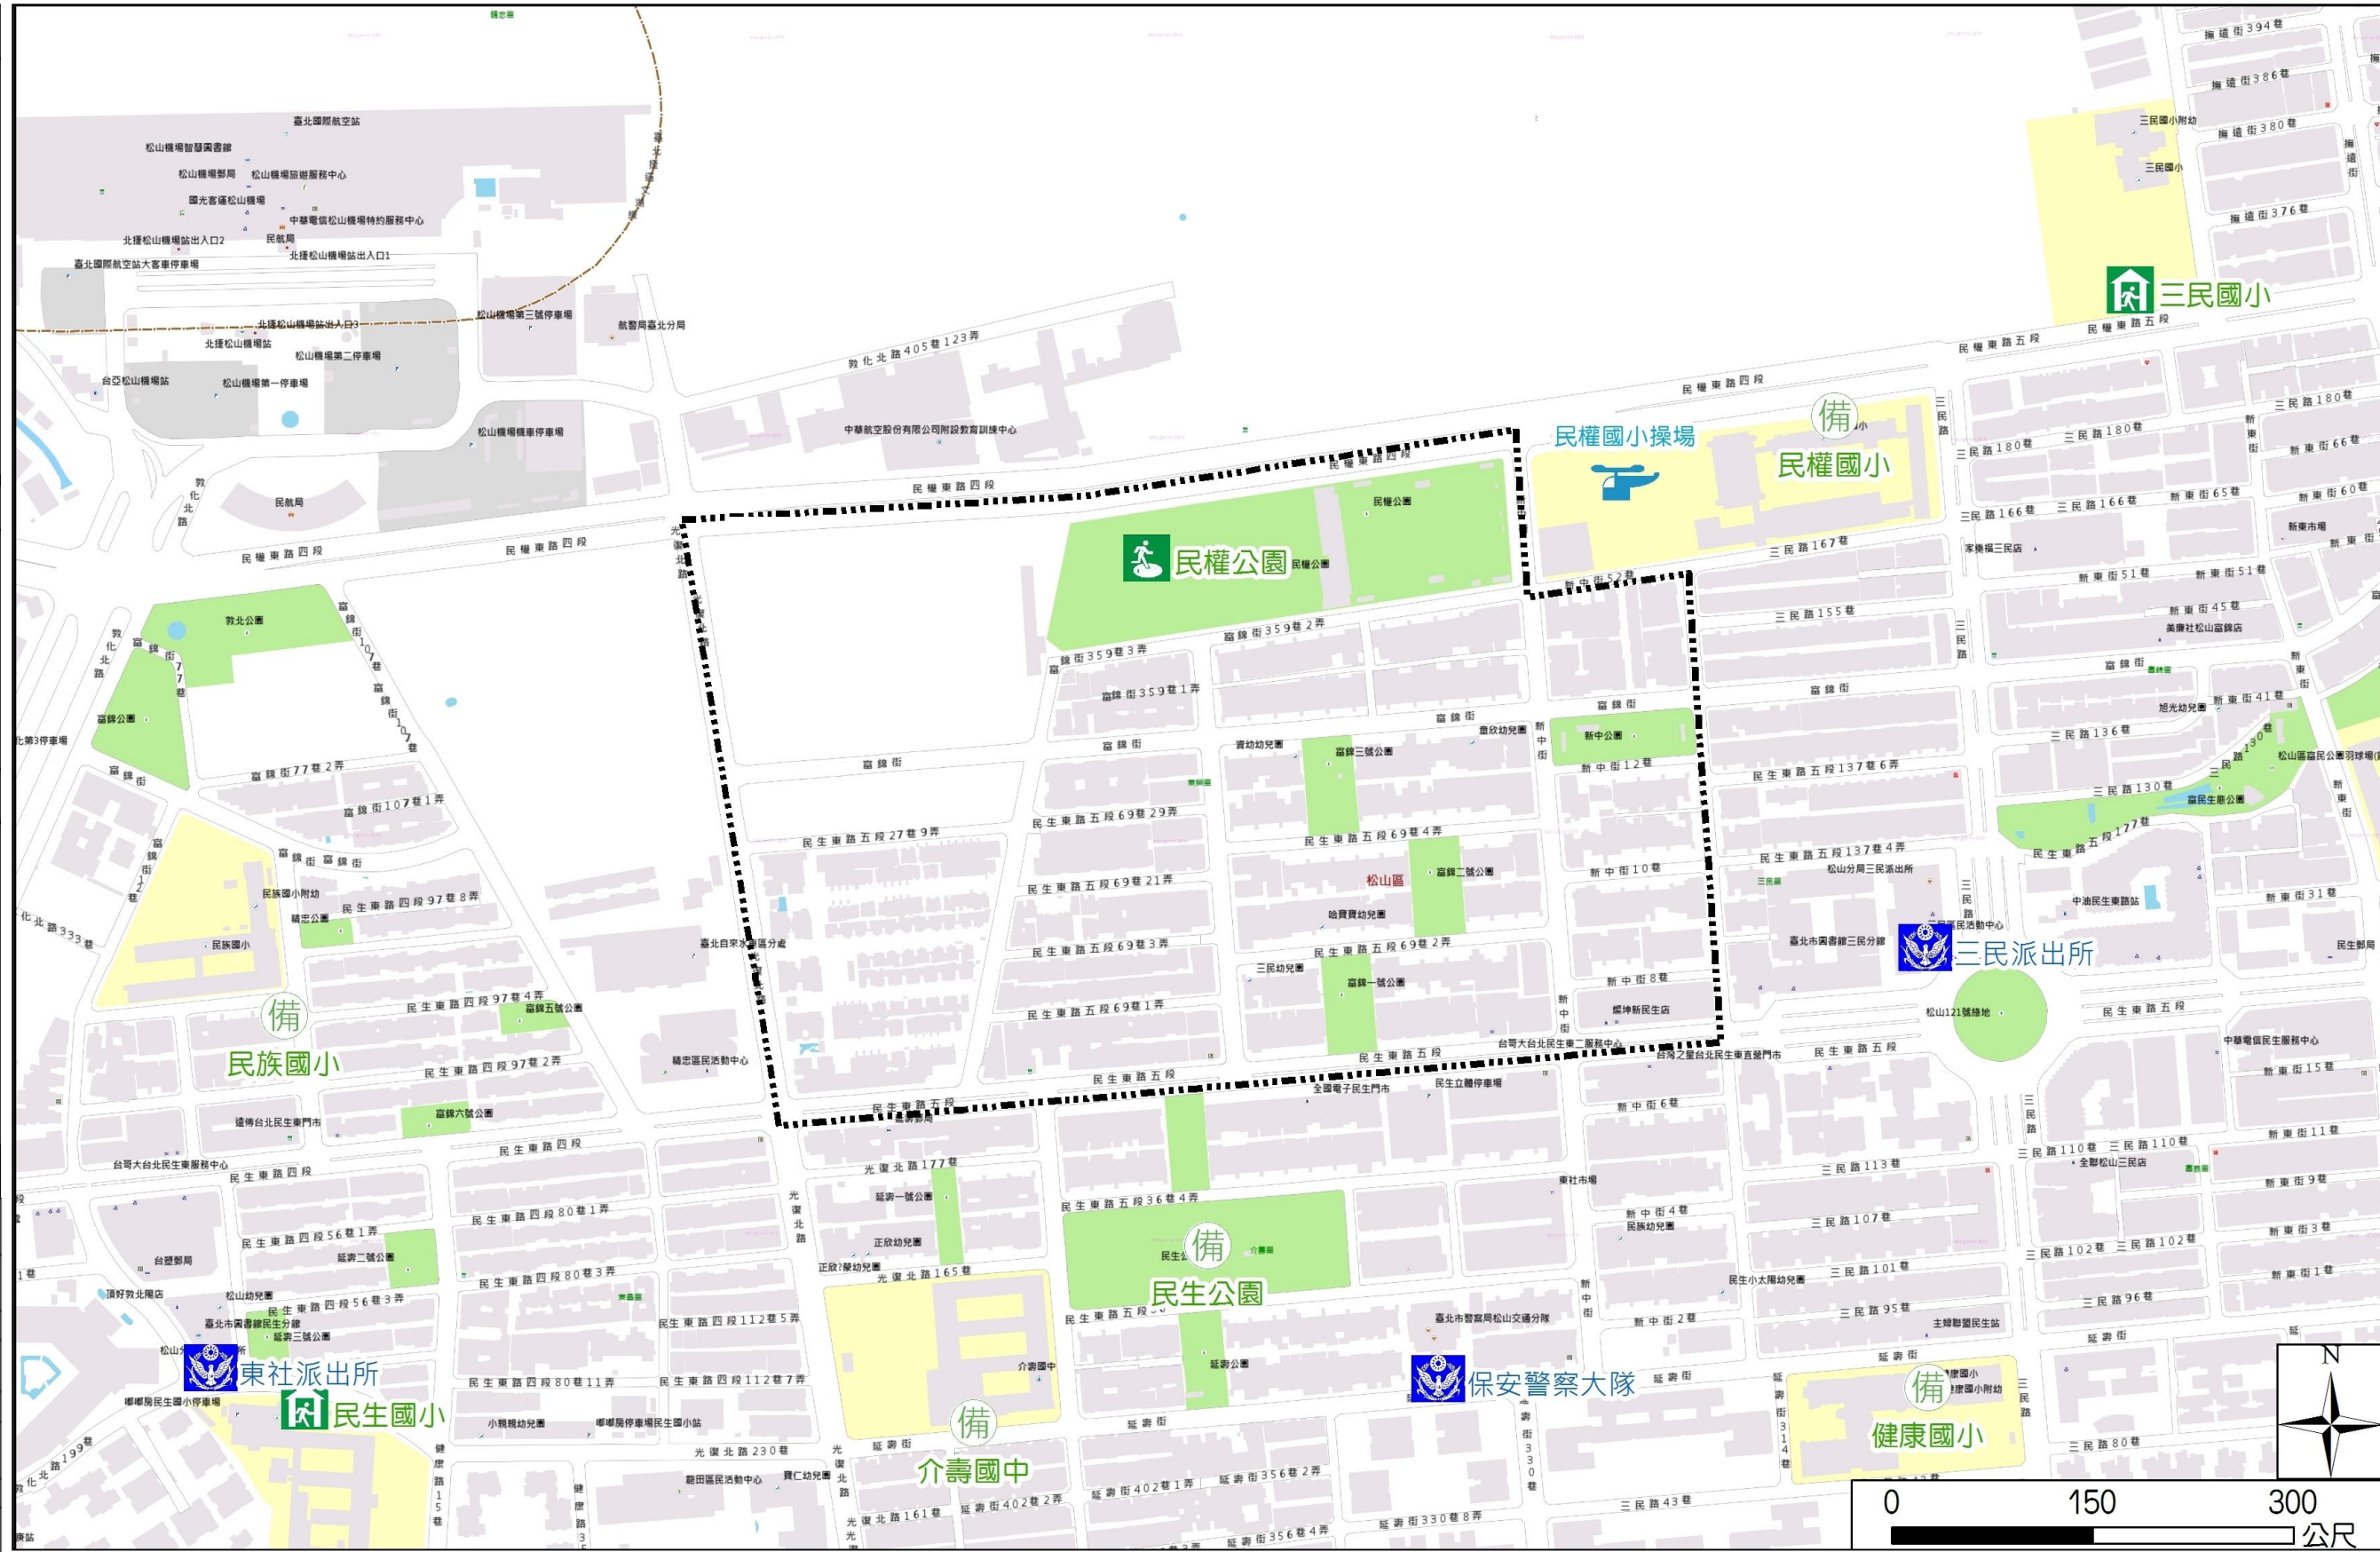

Dongrong Vil., Songshan Dist., Taipei City Simple Evacuation Map

Disaster notification Unit

Taipei Citizen Hotline : 1999
 Fire Department Tel. : 119
 Police Department Tel. : 110
 EOC of Songshan Dist.
 Non-emergency number : 02-87878787
 Emergency number : 02-66150119
 Officer
 Mobile : 0988-179564
 Note: Please call this District's EOC to ensure that the evacuation shelter is open

Disaster Prevention Information Website

Taipei City Disaster Prevention Information Website

Knowledge of disaster prevention

Flood: Vertical evacuation or preventive evacuation
 Earthquake :

More disaster prevention knowledge :
 Taipei City Disaster Prevention Guide

Evacuation Shelter

Name	Mingquan Park Applicable to earthquake situations
Address	Intersection of Sec. 4, Mingquan E. Rd. and Xinzhong St.
Capacity	2465
Contact number	02-25850192
Name	Minsheng Park
Address	Aly. 4~8, Ln. 36, Sec. 5, Minsheng E. Rd.
Capacity	1554
Contact number	02-25850192
Name	Minquan Elementary School (School for Priority Shelter)
Address	No.200, Sec. 4, Mingquan E. Rd.
Capacity	80
Contact number	02-27652327#650
Name	Jieshou Junior High School
Address	No.401, Yanshou St.
Capacity	242
Contact number	02-27664496#500