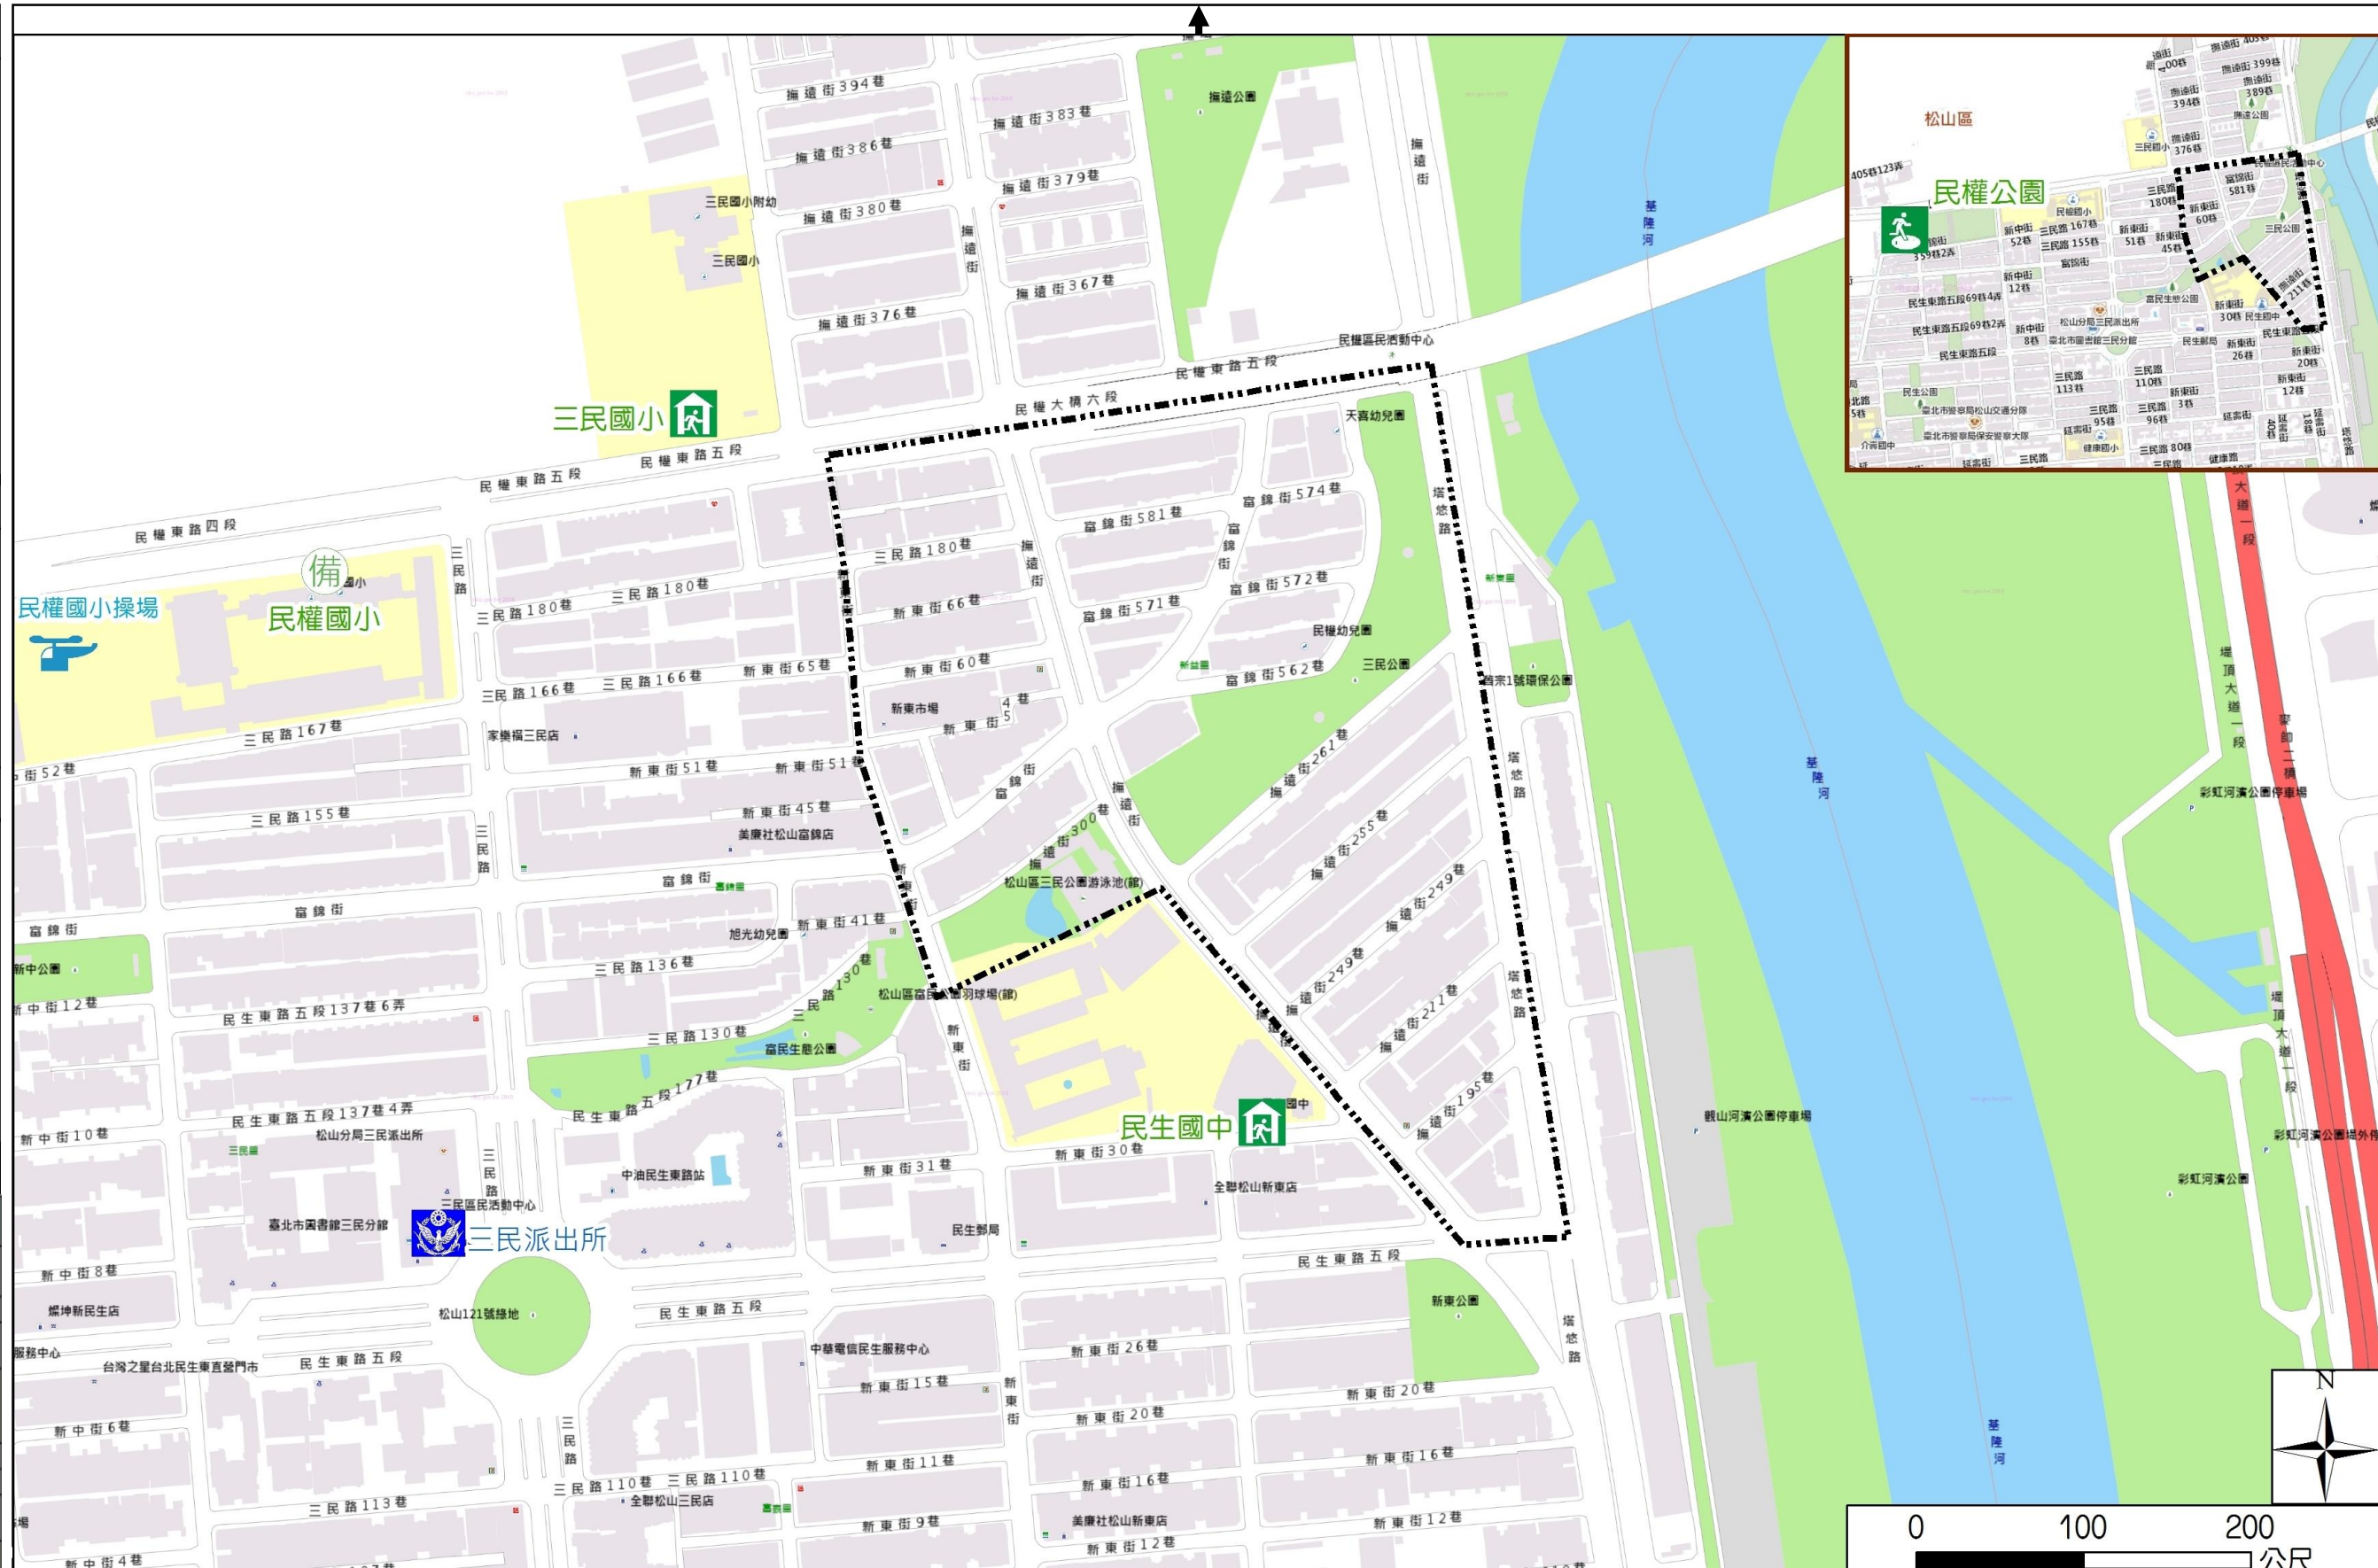

Disaster Prevention Information Website

Taipei City Disaster Prevention Information Website

Knowledge of disaster prevention

Flood: Vertical evacuation or preventive evacuation
 Earthquake :

More disaster prevention knowledge :
 Taipei City Disaster Prevention Guide

Evacuation Shelter

Name	Mingquan Park Applicable to earthquake situations
Address	Intersection of Sec. 4, Minquan E. Rd. and Xinzhong St.
Capacity	2465
Contact number	02-25850192
Name	Minsheng Junior High School (School for Priority Shelter) Applicable to earthquake situations
Address	No.1, Ln. 30, Xindong St.
Capacity	161
Contact number	02-27653433#300
Name	Sanmin Elementary School (School for Priority Shelter) Applicable to earthquake situations
Address	No.1, Sec. 5, Minquan E. Rd.
Capacity	140
Contact number	02-27646080#231
Name	Minsheng Park
Address	Aly. 4~8, Ln. 36, Sec. 5, Minsheng E. Rd.
Capacity	1554
Contact number	02-25850192