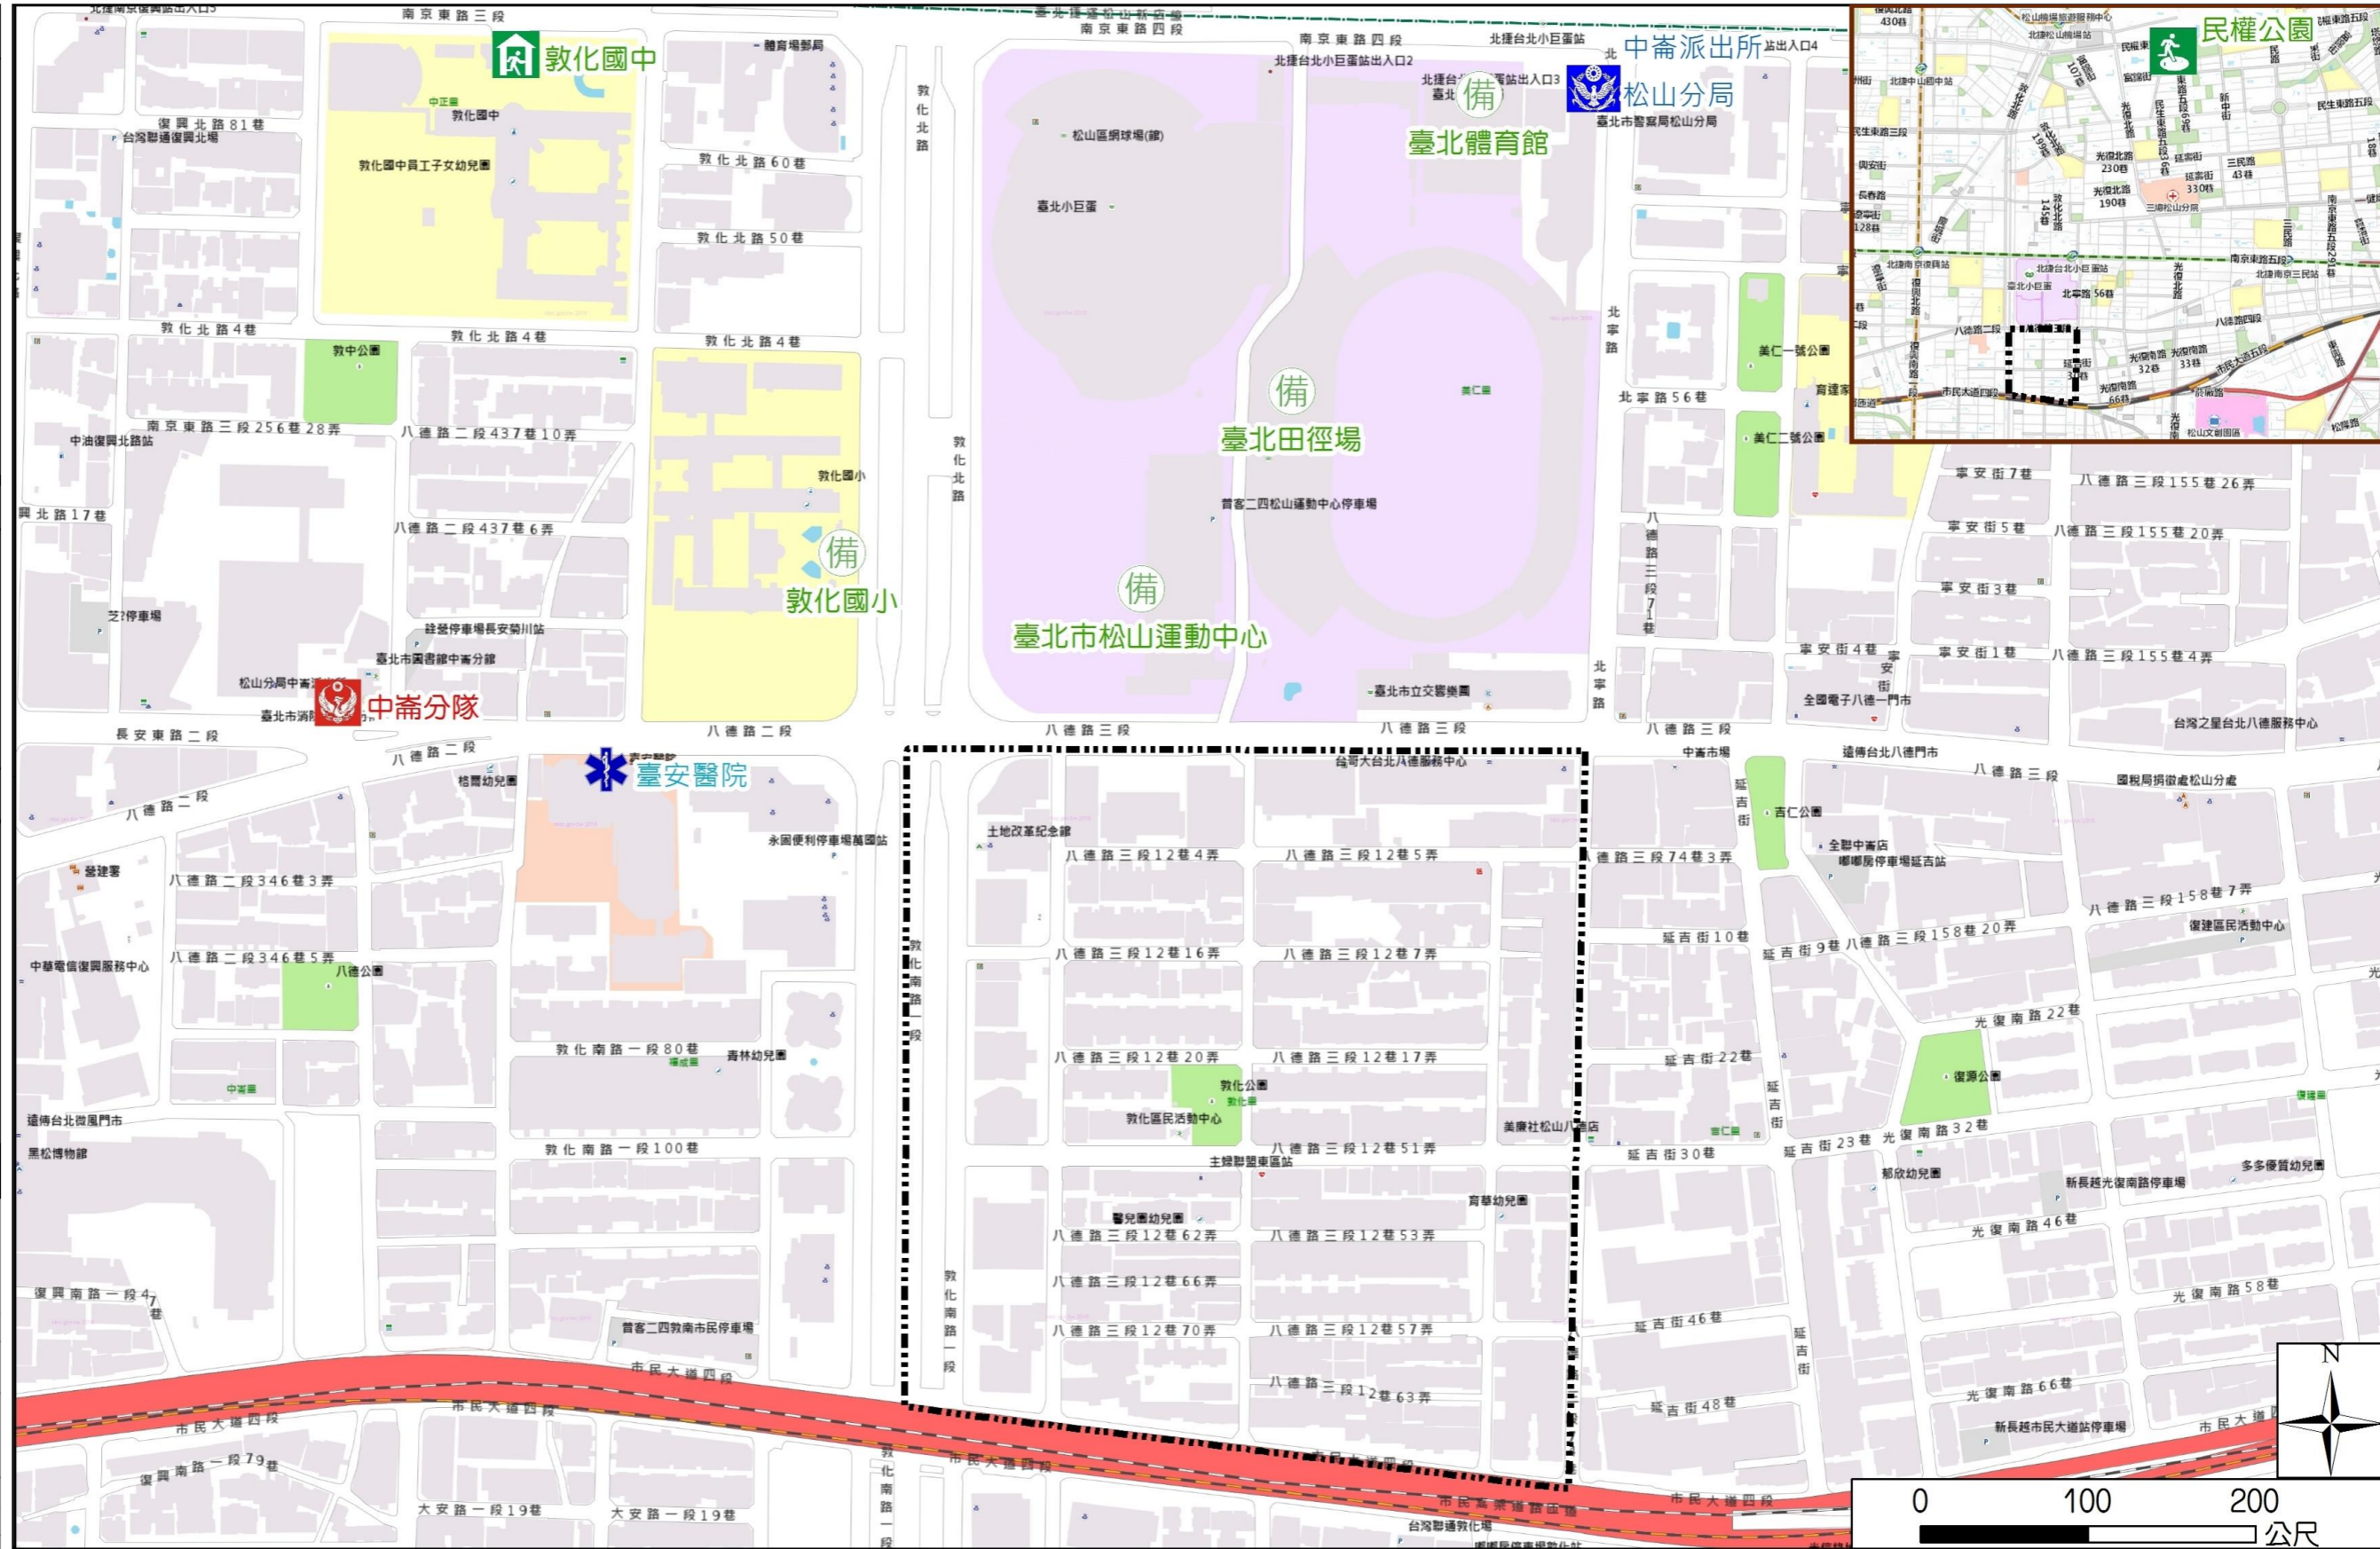

Dunhua Vil., Songshan Dist., Taipei City Simple Evacuation Map

Disaster notification Unit

Taipei Citizen Hotline : 1999
Fire Department Tel. : 119
Police Department Tel. : 110
EOC of Songshan Dist.
Non-emergency number : 02-87878787
Emergency number : 02-66150119
Officer
Mobile : 0988-179592
Note: Please call this District's EOC to ensure that the evacuation shelter is open

Disaster Prevention Information Website

Taipei City Disaster Prevention Information Website

Knowledge of disaster prevention

Flood: Vertical evacuation or preventive evacuation
Earthquake :

More disaster prevention knowledge :
Taipei City Disaster Prevention Guide

Evacuation Shelter

Name	Mingquan Park Applicable to earthquake situations
Address	Intersection of Sec. 4, Minquan E. Rd. and Xinzhong St.
Capacity	2465
Contact number	02-25850192
Name	Dunhua Junior High School (School for Priority Shelter) Applicable to flood situations
Address	No.300, Sec. 3, Nanjing E. Rd.
Capacity	253
Contact number	02-87717890#250
Name	Taipei Songshan Sports Center
Address	No.1, Dunhua N. Rd.
Capacity	180
Contact number	02-66176789#208
Name	Dunhua Elementary School
Address	No.2, Dunhua N. Rd.
Capacity	56
Contact number	02-27414065#130

里界 Village Boundary	避難收容處所 Evacuation Shelter	防救災單位 Disaster Rescue Resources	重要地標 Landmark
里界 Village Boundary	室內避難收容處所(優先安置學校) Indoor Evacuation Shelter (School for Priority Shelter) 室外避難收容處所(防災公園) Outdoor Evacuation Shelter (Disaster Prevention Park) 避難收容處所(備用) Evacuation Shelter (Backup)	警察單位 Police Department 消防單位 Fire Department 急救責任醫院 Designated Hospital (Emergency Medical Treatment)	重要地標 Landmark