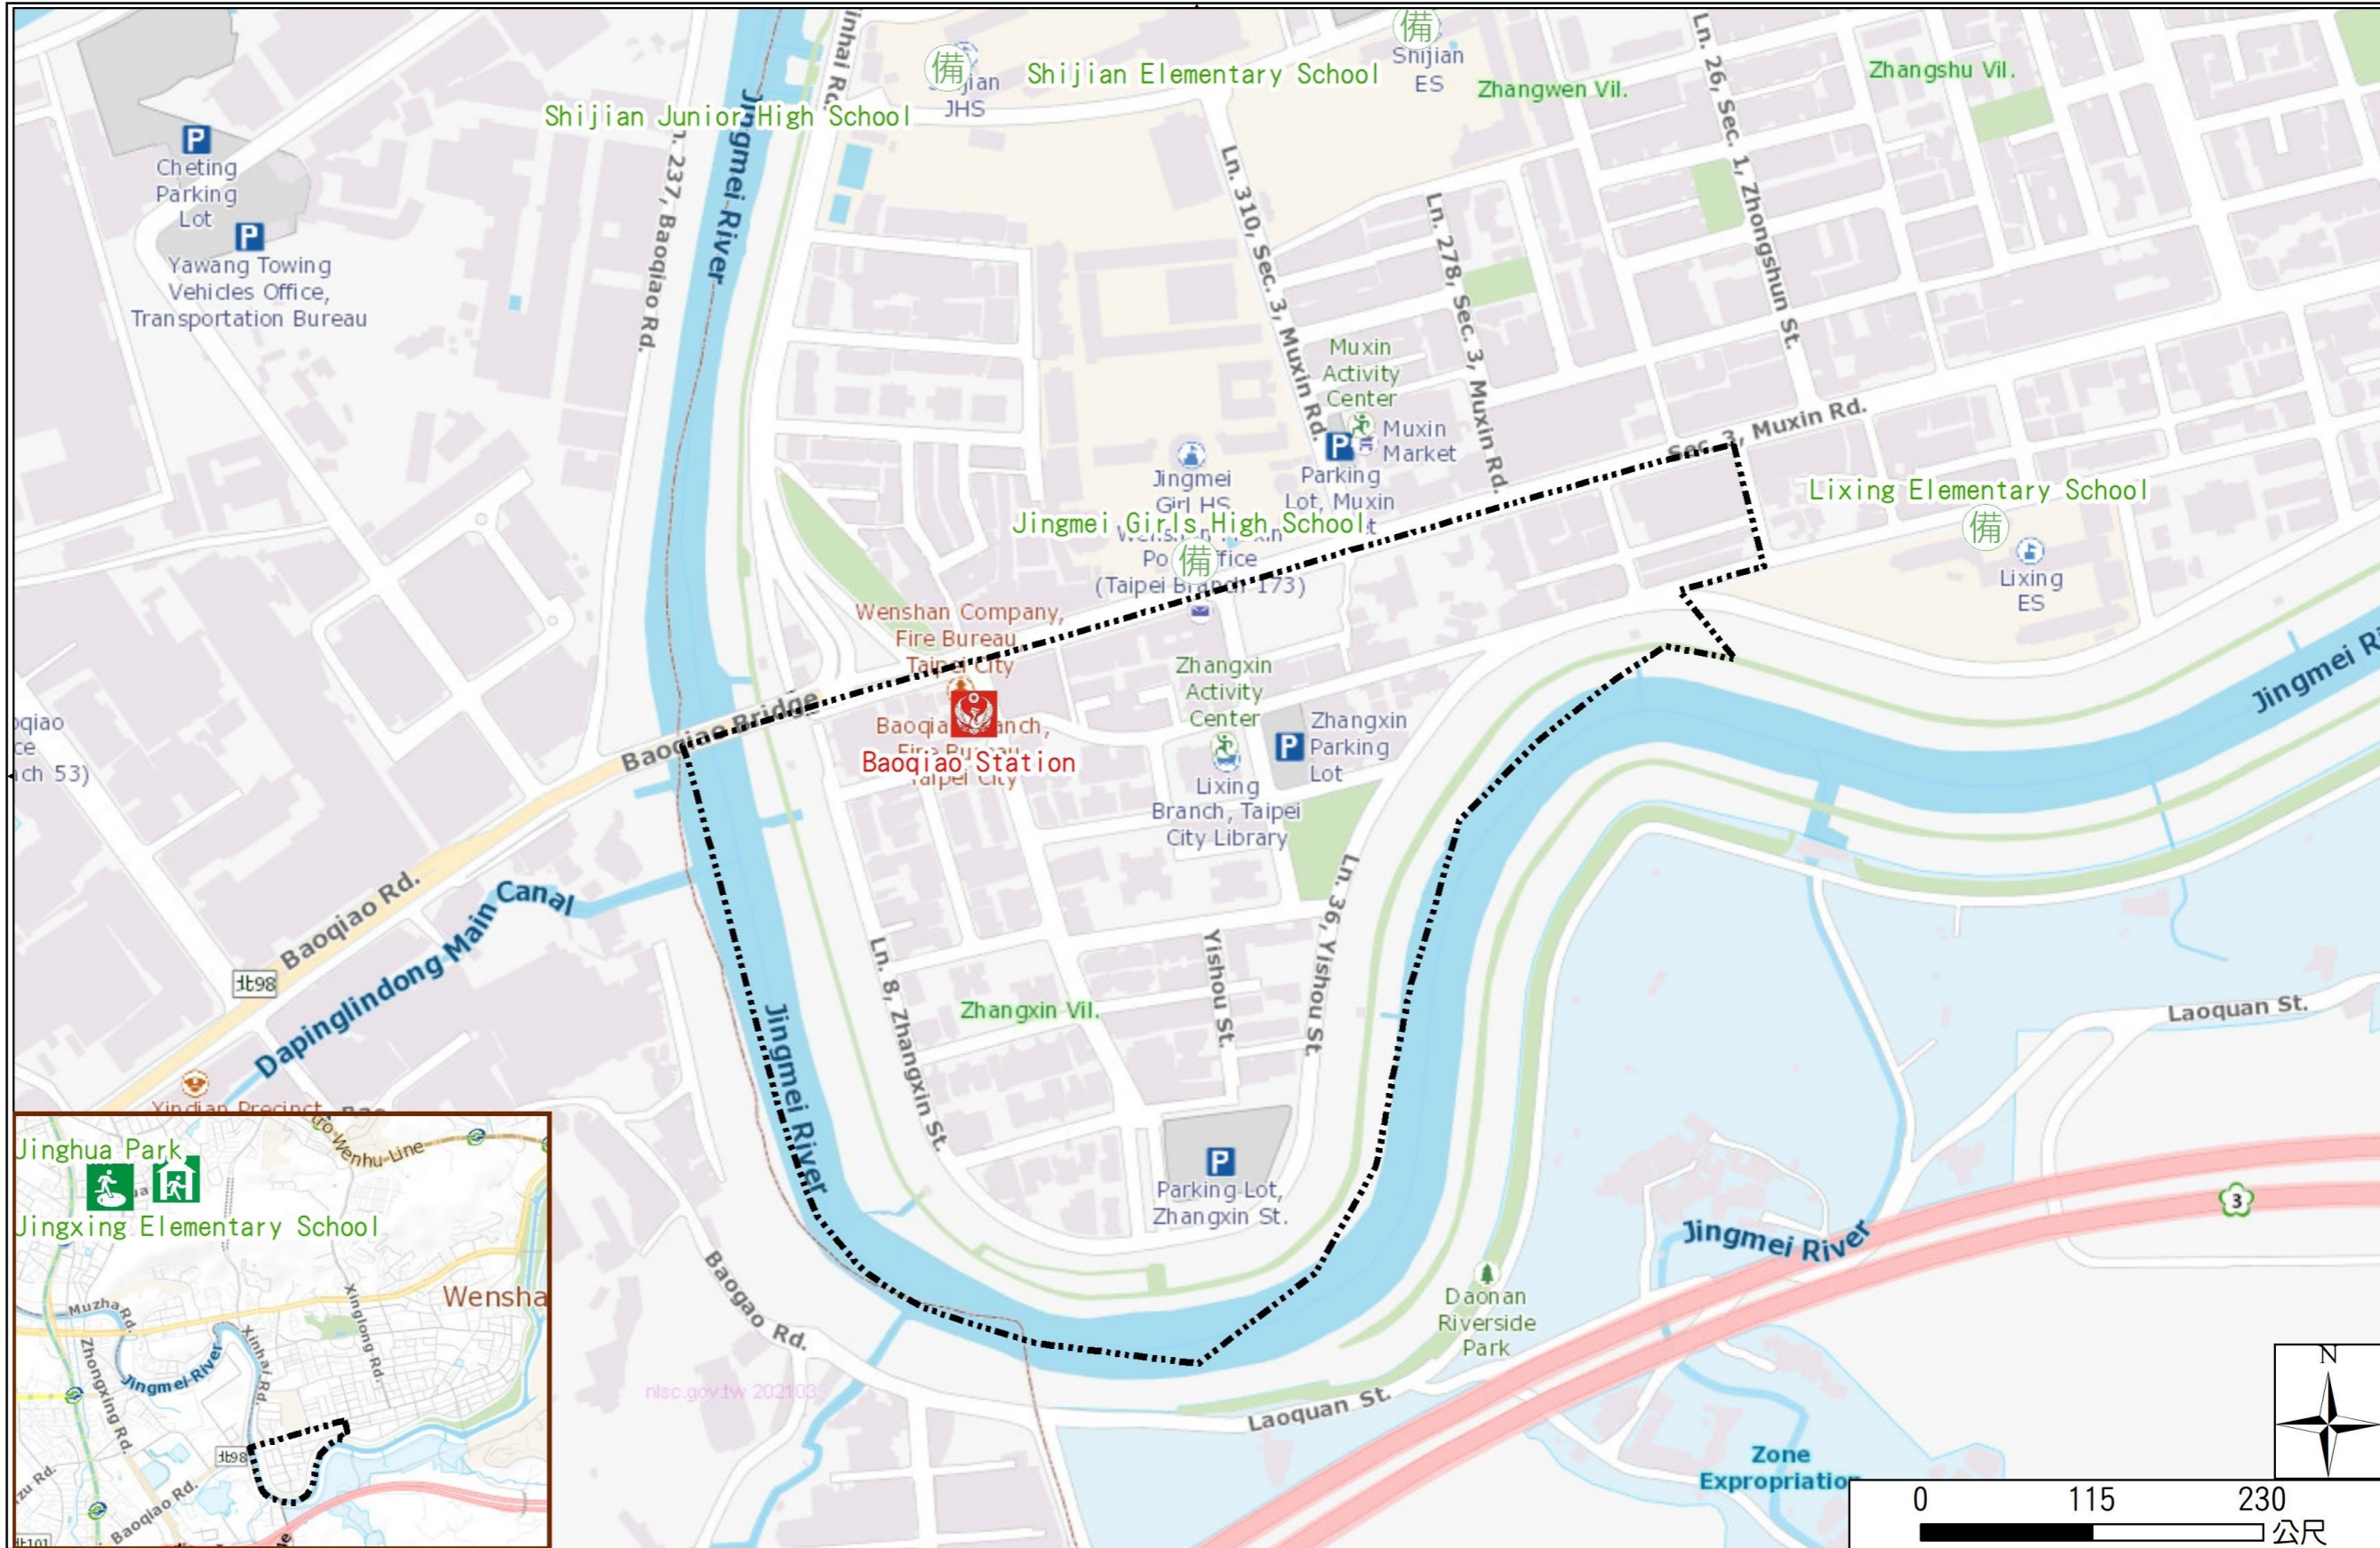

Zhangxin Vil., Wenshan Dist., Taipei City Evacuation Map

Emergency notification

Taipei Citizen Hotline : 1999
Fire Department Tel. : 119
Police Department Tel. : 110
EOC of Wenshan Dist.
Non-emergency number : 02-29365522
Emergency number : 02-66290119
Officer
Mobile : 0972-246031
Note: Please call this District's EOC to ensure that the evacuation shelter is open

Disaster Prevention Information Website

Taipei City Disaster Prevention Information Website

Evacuation Principle

Flood: Vertical evacuation or preventive evacuation
Earthquake :

More disaster prevention knowledge :
Taipei City Disaster Prevention Guide

Evacuation Shelter

Name	Jinghua Park Shelter for Earthquake
Address	Intersection of Jingxing Rd. and Jinghua St.
Capacity	1347
Contact number	02-27884255
Name	Jingxing Elementary School (School for Priority Shelter) Shelter for Earthquake
Address	No. 21, Ln. 150, Jinghua St.
Capacity	126
Contact number	02-29329439#730
Name	Jingmei Girls High School
Address	No. 312, Sec. 3, Muxin Rd.
Capacity	300
Contact number	02-29368847#213
Name	Lixing Elementary School
Address	No. 7, Ln. 155, Sec. 3, Muxin Rd.
Capacity	30
Contact number	02-29363995#821

圖例 Legend

里界 Village Boundary	避難收容處所 Evacuation Shelter	防救災單位 Disaster Rescue Resources	重要地標 Landmark
里界 Village Boundary	室內避難收容處所(優先安置學校) Indoor Evacuation Shelter (School for Priority Shelter)	警察單位 Police Department	直升機起降場 Helipad
	室外避難收容處所(防災公園) Outdoor Evacuation Shelter (Disaster Prevention Park)	消防單位 Fire Department	重要地標 Landmark
	避難收容處所(備用) Evacuation Shelter (Backup)	急救責任醫院 Designated Hospital (Emergency Medical Treatment)