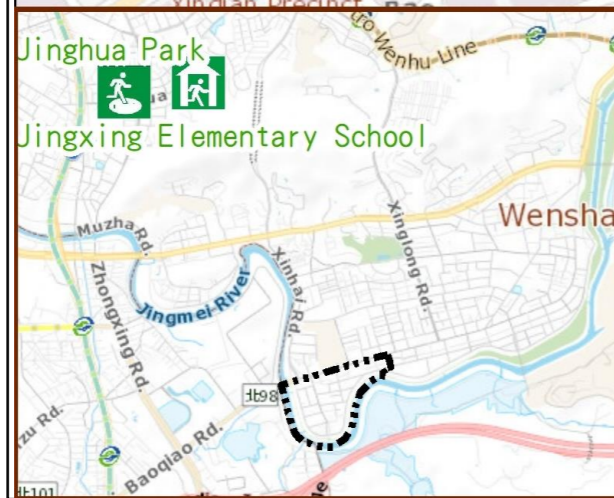

## Evacuation Shelter

Name	Jinghua Park Shelter for Earthquake
Address	Intersection of Jingxing Rd. and Jinghua St.
Capacity	1347
Contact number	02-27884255
Name	Jingxing Elementary School (School for Priority Shelter) Shelter for Earthquake
Address	No. 21, Ln. 150, Jinghua St.
Capacity	126
Contact number	02-29329439#730
Name	Jingmei Girls High School
Address	No. 312, Sec. 3, Muxin Rd.
Capacity	300
Contact number	02-29368847#213
Name	Lixing Elementary School
Address	No. 7, Ln. 155, Sec. 3, Muxin Rd.
Capacity	30
Contact number	02-29363995#821