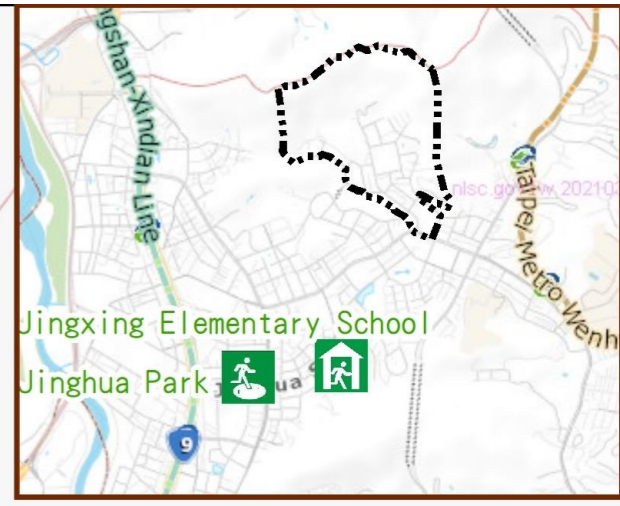

Evacuation Shelter

Name	Jinghua Park Shelter for Earthquake
Address	Intersection of Jingxing Rd. and Jinghua St.
Capacity	1347
Contact number	02-27884255
Name	Jingxing Elementary School (School for Priority Shelter) Shelter for Earthquake
Address	No. 21, Ln. 150, Jinghua St.
Capacity	126
Contact number	02-29329439#730
Name	Xinglong Elementary School
Address	No. 2, Fuxing Rd.
Capacity	133
Contact number	02-29323131#511
Name	Xingfu Junior High School
Address	No. 80, Fuxing Rd.
Capacity	300
Contact number	02-29322024#400