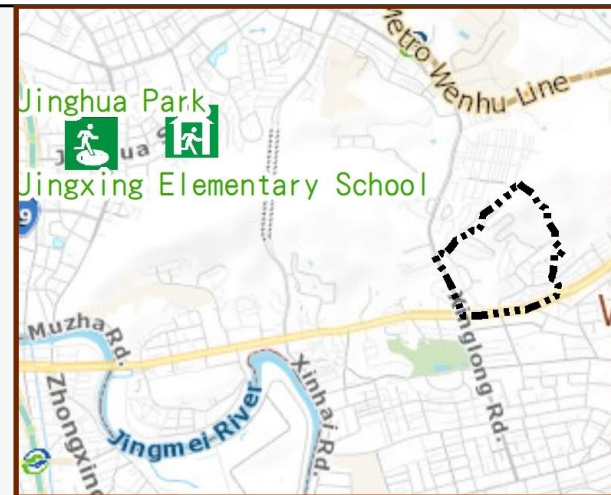

Evacuation Shelter

Name	Jinghua Park Shelter for Earthquake
Address	Intersection of Jinghua Rd. and Jinghua St.
Capacity	1347
Contact number	02-27884255
Name	Jingxing Elementary School (School for Priority Shelter) Shelter for Earthquake
Address	No. 21, Ln. 150, Jinghua St.
Capacity	126
Contact number	02-29329439#730
Name	Mingdao Elementary School
Address	No. 61, Ln. 138, Sec. 2, Muzha Rd.
Capacity	42
Contact number	02-29392821#130
Name	Muzha Junior High School
Address	No. 12, Ln. 102, Sec. 3, Muzha Rd.
Capacity	30
Contact number	02-29393031#600