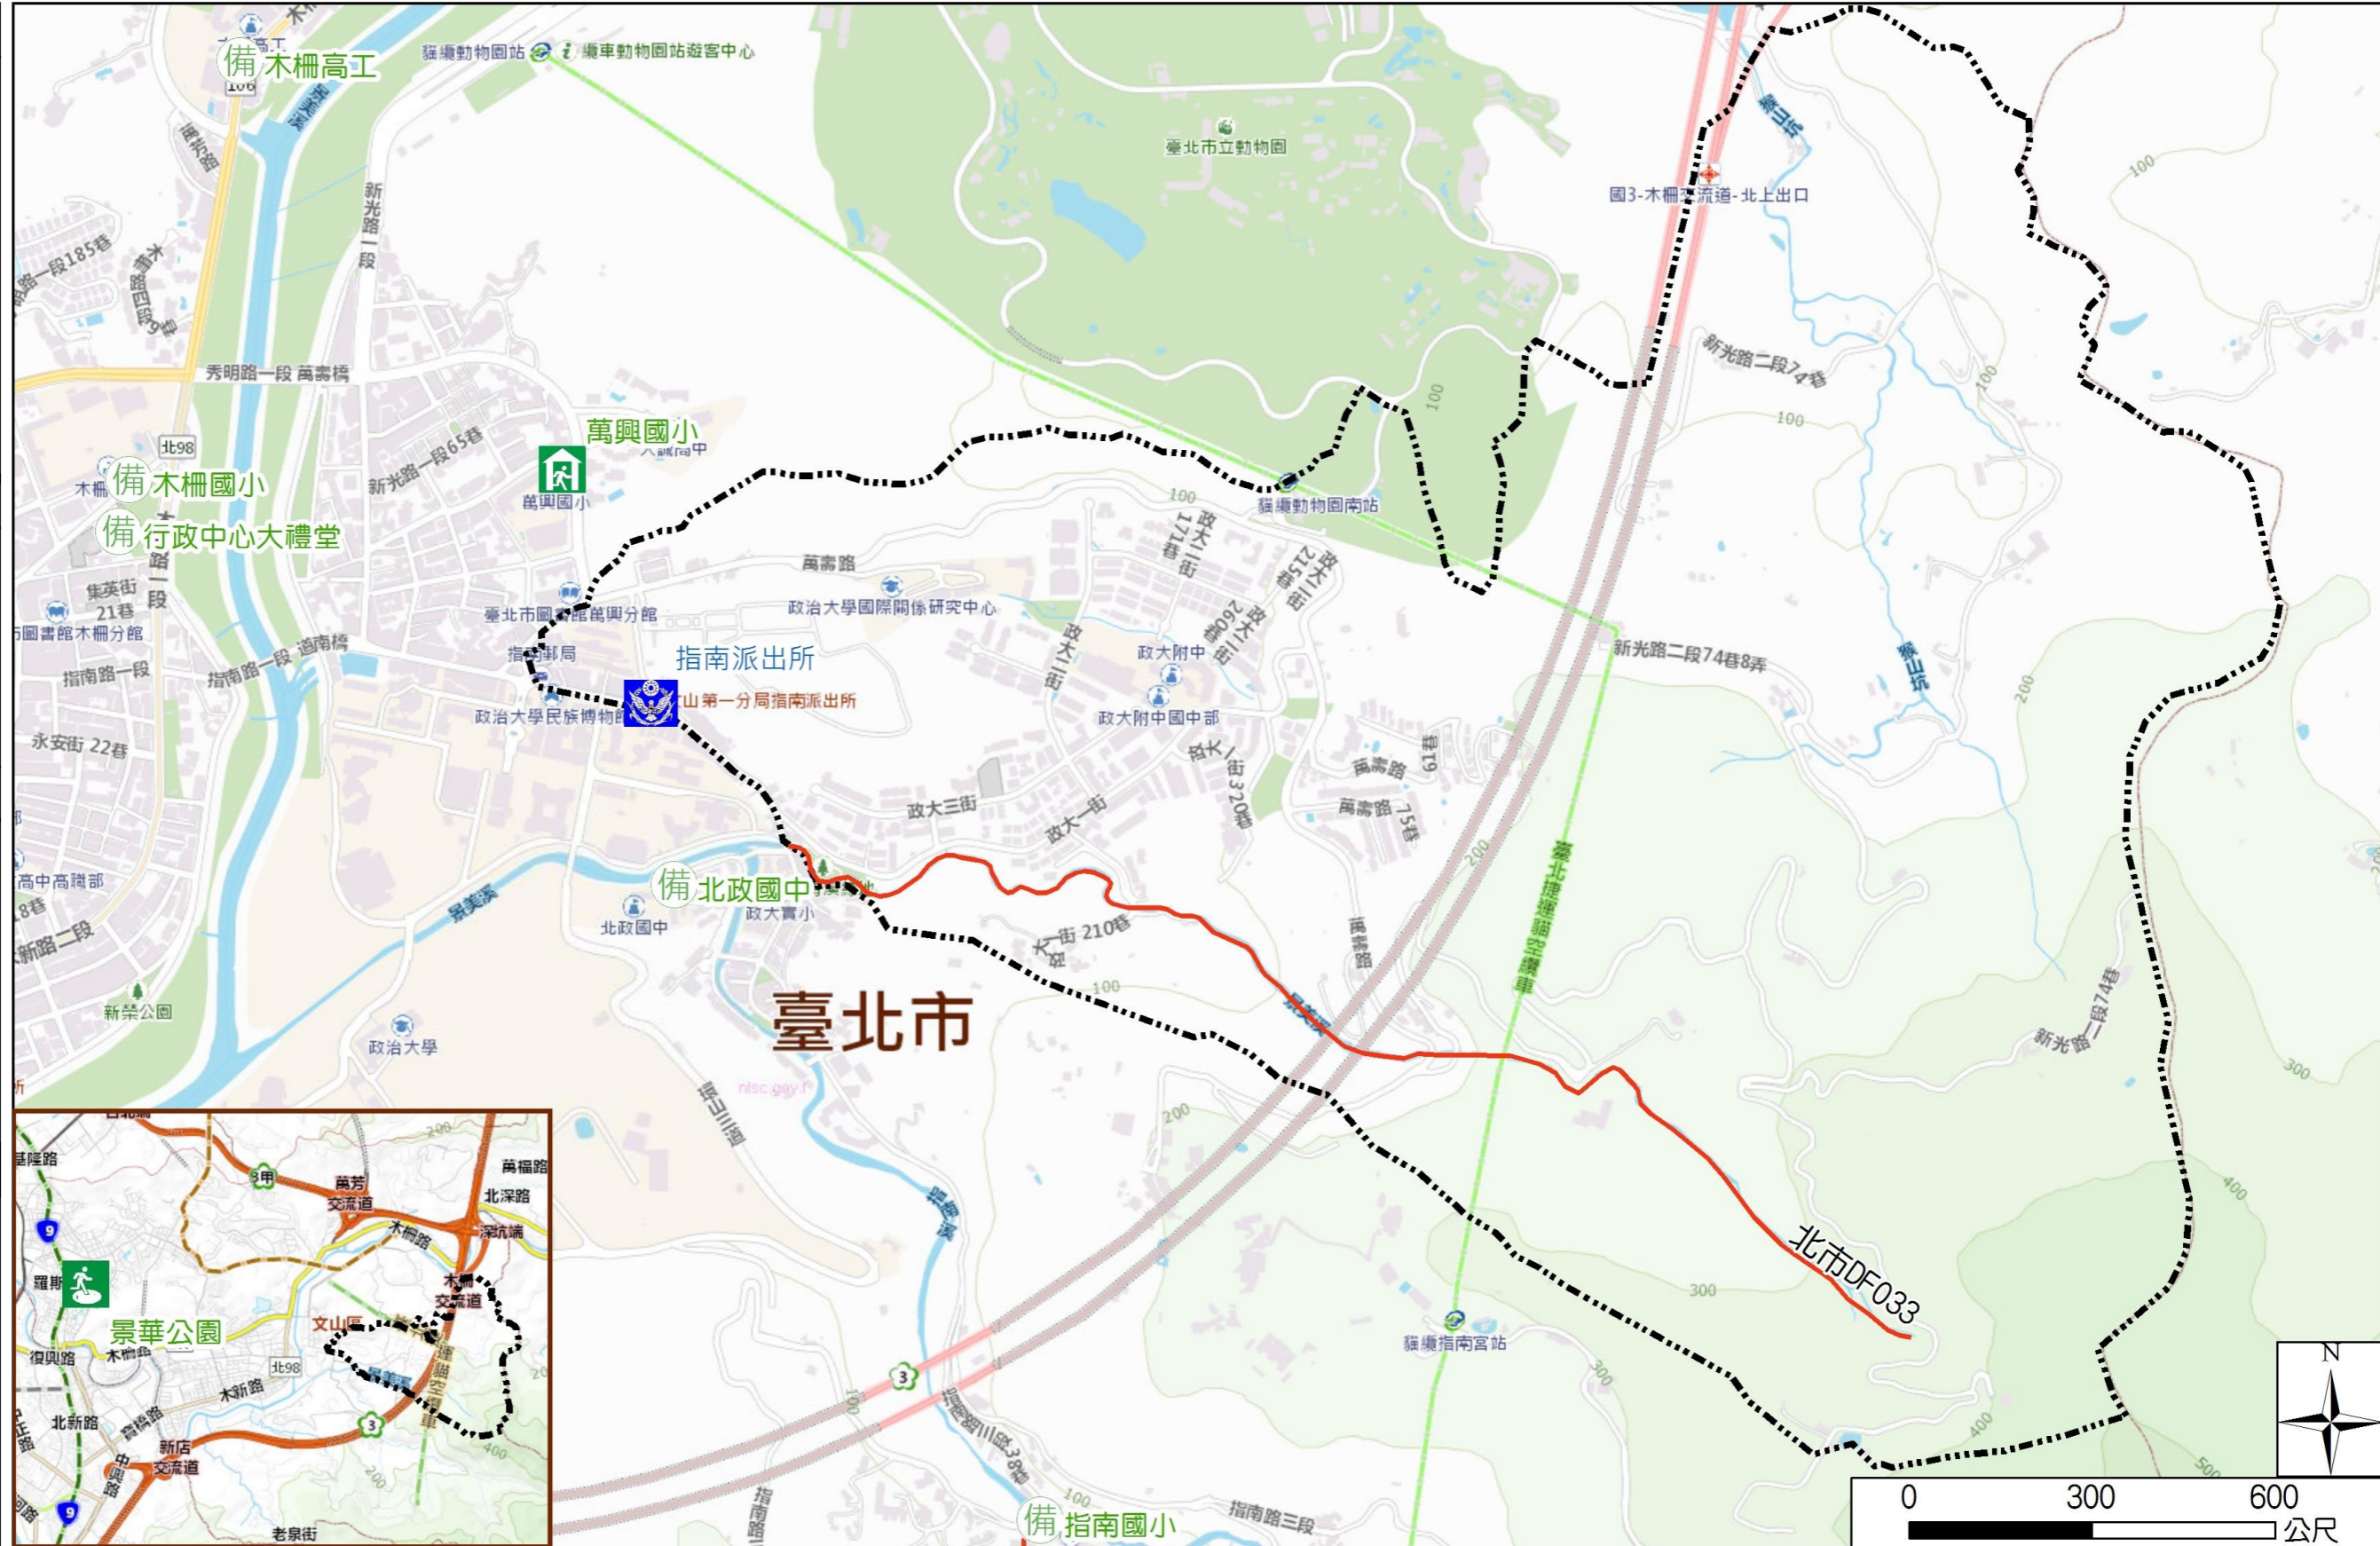

Zhengda Vil., Wenshan Dist., Taipei City Simple Evacuation Map

Emergency notification

Taipei Citizen Hotline : 1999
 Fire Department Tel. : 119
 Police Department Tel. : 110
 EOC of Wenshan Dist.
 Non-emergency number :
 02-29365522
 Emergency number :
 02-66290119
 Officer
 Mobile : 0975-586970
 Note: Please call this District's
 EOC to ensure that the evacuation
 shelter is open

Disaster Prevention Information Website

Taipei City Disaster Prevention Information Website

Evacuation Principle

Flood: Vertical evacuation or preventive evacuation
 Earthquake :

More disaster prevention knowledge :
 Taipei City Disaster Prevention Guide

Evacuation Shelter

Name	Jinghua Park Shelter for Earthquake
Address	Intersection of Jingxing Rd. and Jinghua St.
Capacity	1347
Contact number	02-27884255
Name	Wanxing Elementary School (School for Priority Shelter) Shelter for Flood
Address	No.114, Sec. 2, Xiuming Rd.
Capacity	125
Contact number	02-29381721#131
Name	Muzha Elementary School
Address	No. 191, Sec. 3, Mujha Rd.
Capacity	155
Contact number	02-29391234#631
Name	Beizheng Junior High School
Address	No.14, Ln. 2, Sec. 3, Zhinan Rd.
Capacity	20
Contact number	02-29393651#51