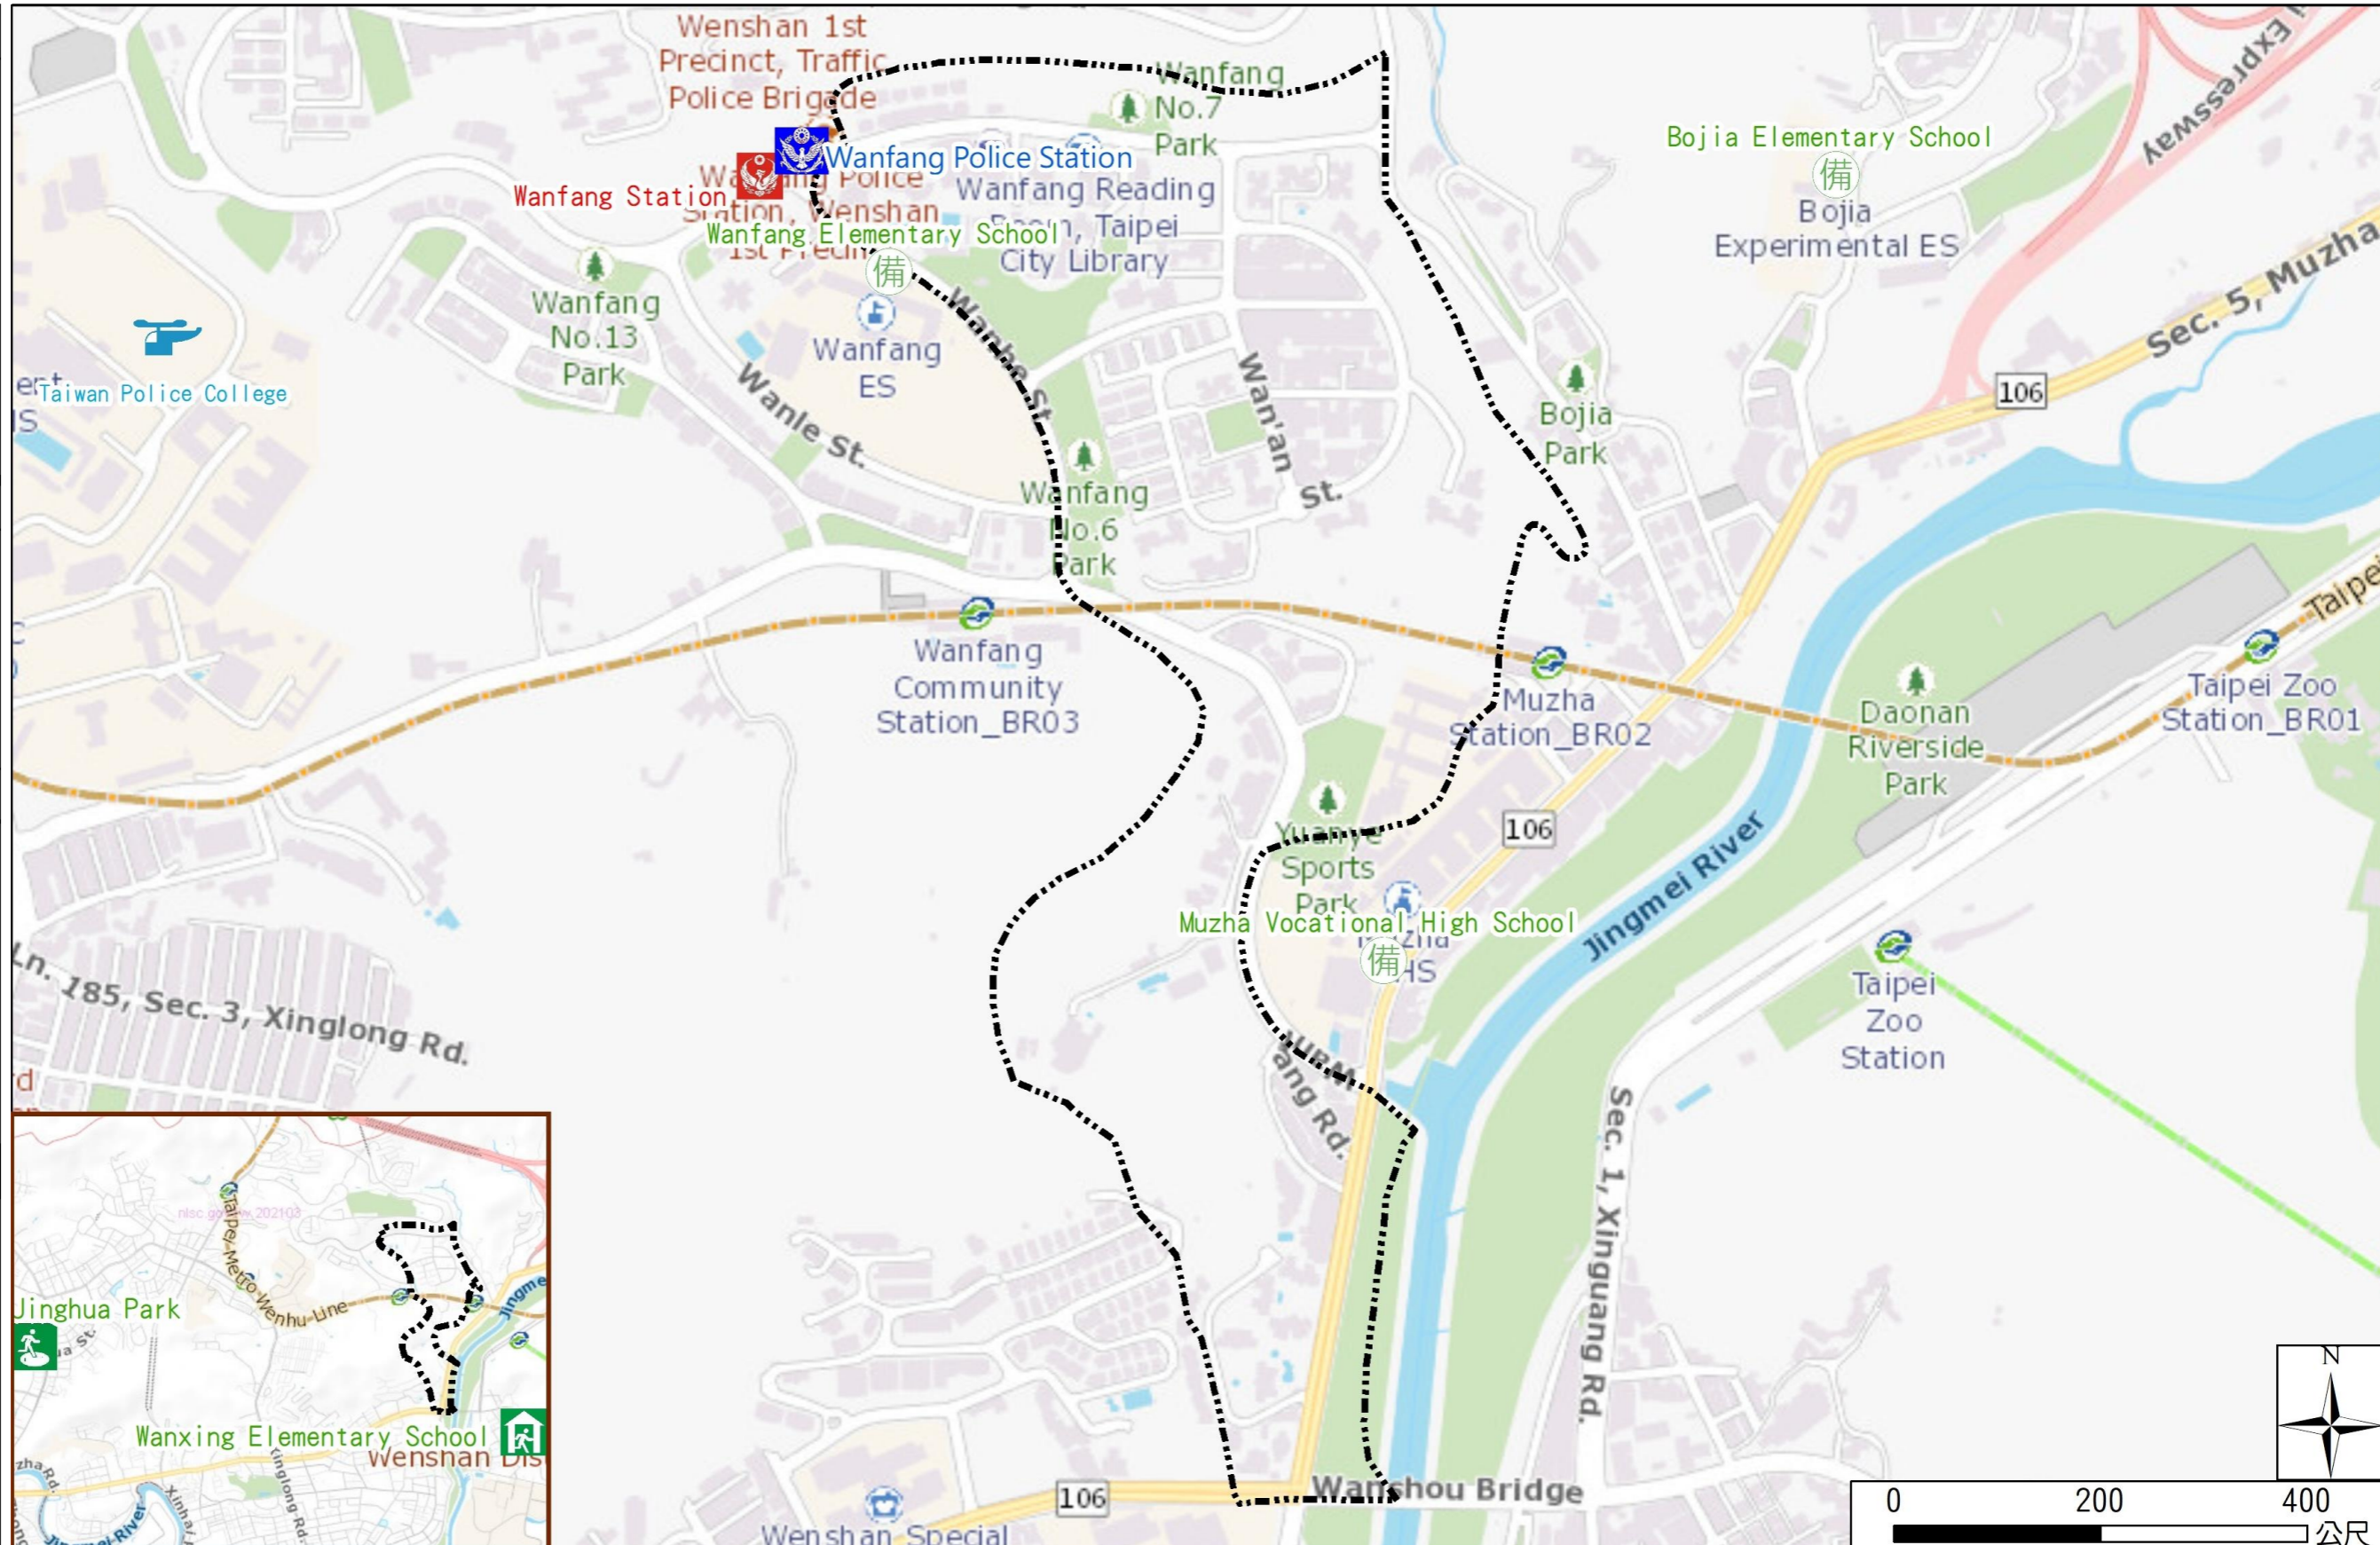

Wanfang Vil., Wenshan Dist., Taipei City Simple Evacuation Map

Emergency notification

Taipei Citizen Hotline : 1999
Fire Department Tel. : 119
Police Department Tel. : 110
EOC of Wenshan Dist.
Non-emergency number :
02-29365522
Emergency number :
02-66290119
02-86615818
Officer
Mobile : 0972-246033
Note: Please call this District's
EOC to ensure that the evacuation
shelter is open

Disaster Prevention
Information Website

Taipei City Disaster Prevention
Information Website

Evacuation Principle

Flood: Vertical evacuation or
preventive evacuation
Earthquake :

More disaster
prevention
knowledge :
Taipei City Disaster
Prevention Guide

Evacuation Shelter

Name	Jinghua Park Shelter for Earthquake
Address	Intersection of Jingxing Rd. and Jinghua St.
Capacity	1347
Contact number	02-27884255
Name	Wanxing Elementary School (School for Priority Shelter) Shelter for Flood
Address	No. 114, Sec. 2, Xiuming Rd.
Capacity	125
Contact number	02-29381721#131
Name	Muzha Vocational High School
Address	No. 77, Sec. 4, Muzha Rd.
Capacity	169
Contact number	02-22300506#601
Name	Wanfang Elementary School
Address	No. 1, Wanhe St.
Capacity	135
Contact number	02-22301232#831

Legend 圖例	里界 Village Boundary	避難收容處所 Evacuation Shelter	防救災單位 Disaster Rescue Resources	重要地標 Landmark
	里界 Village Boundary	室內避難收容處所(優先安置學校) Indoor Evacuation Shelter (School for Priority Shelter) 室外避難收容處所(防災公園) Outdoor Evacuation Shelter (Disaster Prevention Park) 避難收容處所(備用) Evacuation Shelter (Backup)	警察單位 Police Department 消防單位 Fire Department 急救責任醫院 Designated Hospital (Emergency Medical Treatment)	直升機起降場 Helipad 重要地標 Landmark