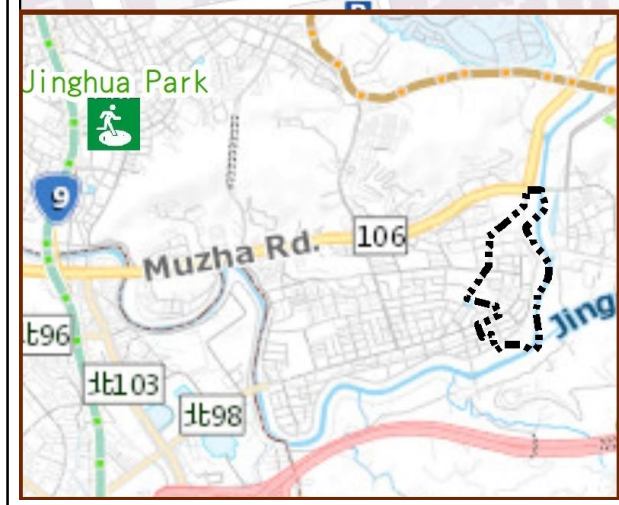

Evacuation Shelter

Name	Jinghua Park Shelter for Earthquake
Address	Intersection of Jingxing Rd. and Jinghua St.
Capacity	1347
Contact number	02-27884255
Name	Wanxing Elementary School (School for Priority Shelter) Shelter for Flood
Address	No. 114, Sec. 2, Xiuming Rd.
Capacity	125
Contact number	02-29381721#131
Name	Administration Center Auditorium
Address	10F, No. 220, Sec. 3, Mujha Rd.
Capacity	60
Contact number	02-29365522#324
Name	Muzha Elementary School
Address	No. 191, Sec. 3, Mujha Rd.
Capacity	155
Contact number	02-29391234#631