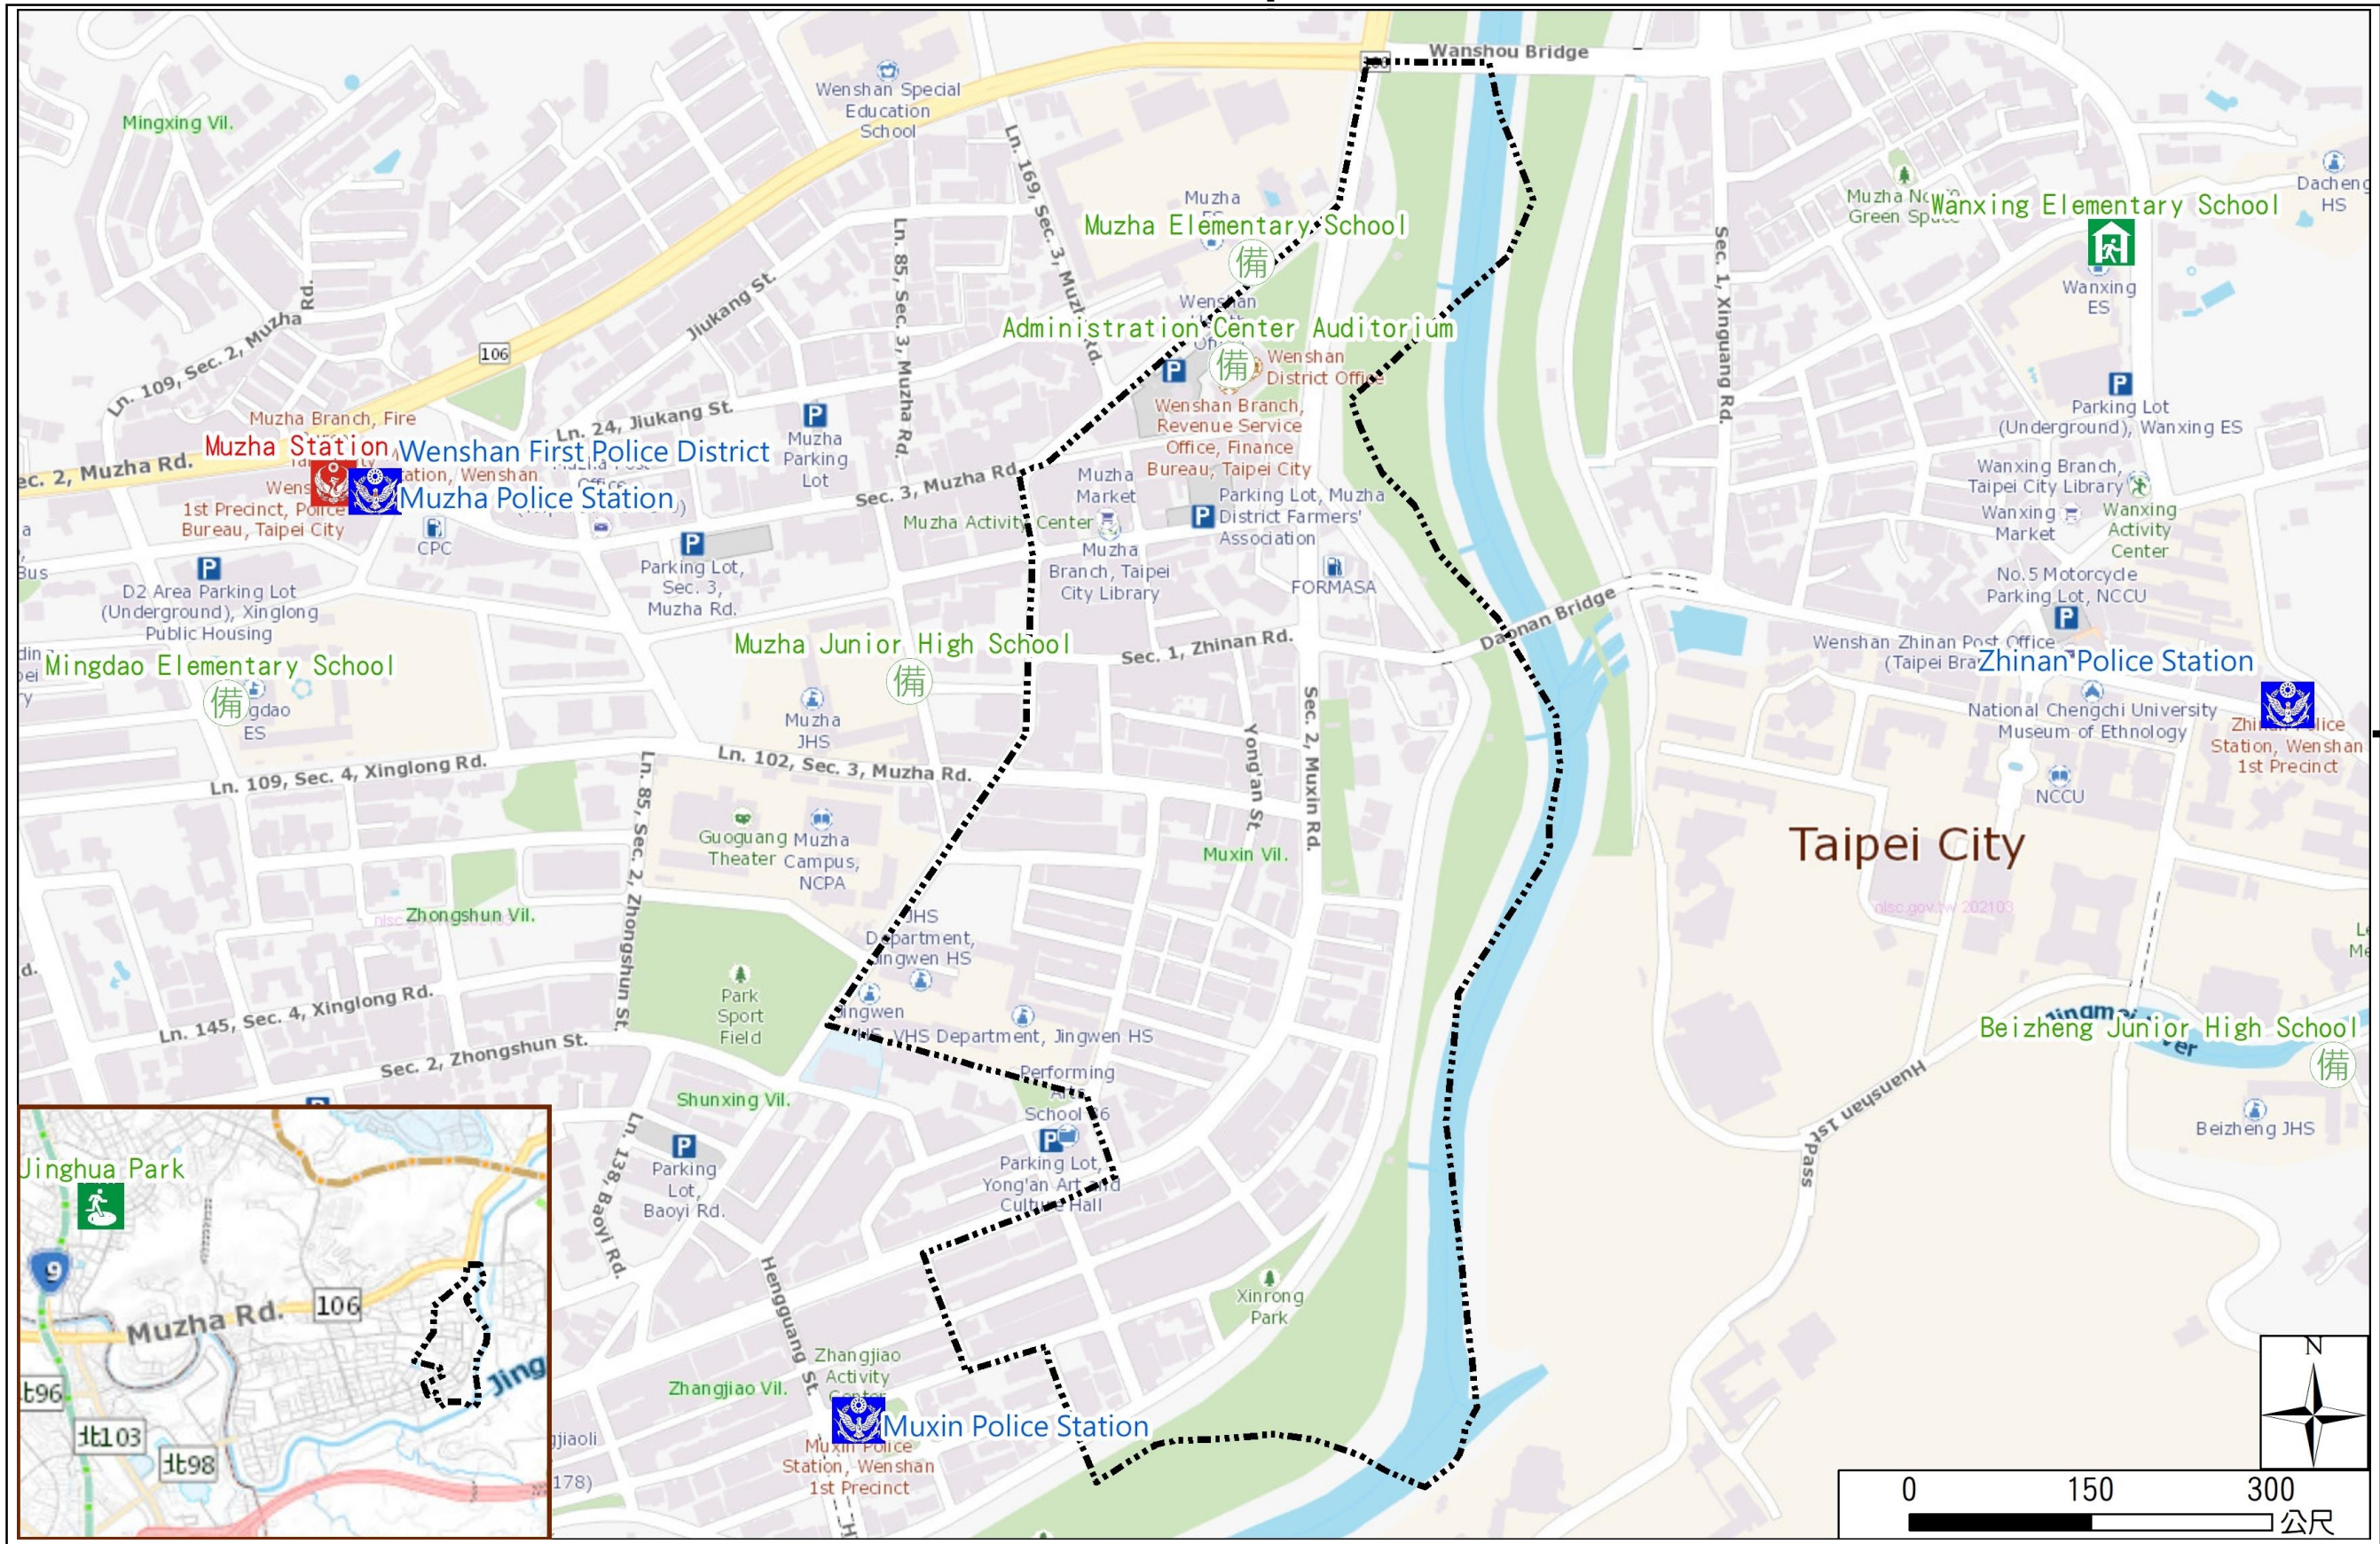

Muxin Vil., Wenshan Dist., Taipei City Evacuation Map

Emergency notification

Taipei Citizen Hotline : 1999
 Fire Department Tel. : 119
 Police Department Tel. : 110
 EOC of Wenshan Dist.
 Non-emergency number : 02-29365522
 Emergency number : 02-66290119
 Officer
 Mobile : 0972-246028
 Note: Please call this District's EOC to ensure that the evacuation shelter is open

Disaster Prevention Information Website

Taipei City Disaster Prevention Information Website

Evacuation Principle

Flood: Vertical evacuation or preventive evacuation
 Earthquake :

More disaster prevention knowledge :
 Taipei City Disaster Prevention Guide

Evacuation Shelter

Name	Jinghua Park Shelter for Earthquake
Address	Intersection of Jingxing Rd. and Jinghua St.
Capacity	1347
Contact number	02-27884255
Name	Wanxing Elementary School (School for Priority Shelter) Shelter for Flood
Address	No. 114, Sec. 2, Xiuming Rd.
Capacity	125
Contact number	02-29381721#131
Name	Administration Center Auditorium
Address	10F, No. 220, Sec. 3, Mujha Rd.
Capacity	60
Contact number	02-29365522#324
Name	Muzha Elementary School
Address	No. 191, Sec. 3, Mujha Rd.
Capacity	155
Contact number	02-29391234#631