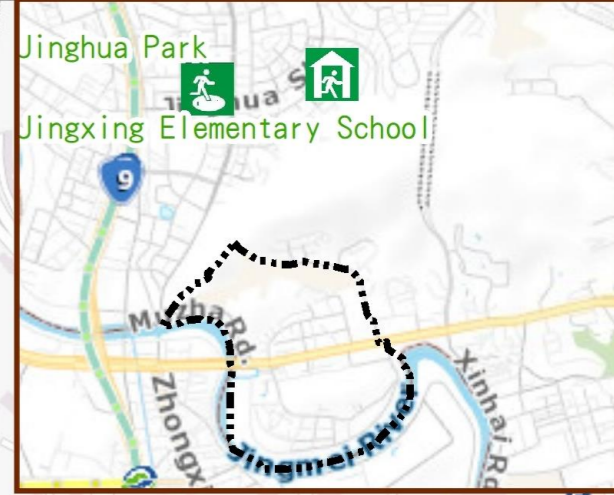

## Evacuation Shelter

Name	Jinghua Park Shelter for Earthquake
Address	Intersection of Jingxing Rd. and Jinghua St.
Capacity	1347
Contact number	02-27884255
Name	Jingxing Junior High School (School for Priority Shelter) Shelter for Flood and Earthquake
Address	No. 2, Ln. 46, Jingxing Rd.
Capacity	100
Contact number	02-29323794#130
Name	Yongjian Elementary School
Address	No.1, Ln. 311, Sec. 1, Muzha Rd.
Capacity	133
Contact number	02-29377199#131
Name	Jingmei Elementary School
Address	No. 108, Jingwen St.
Capacity	74
Contact number	02-29322151#130