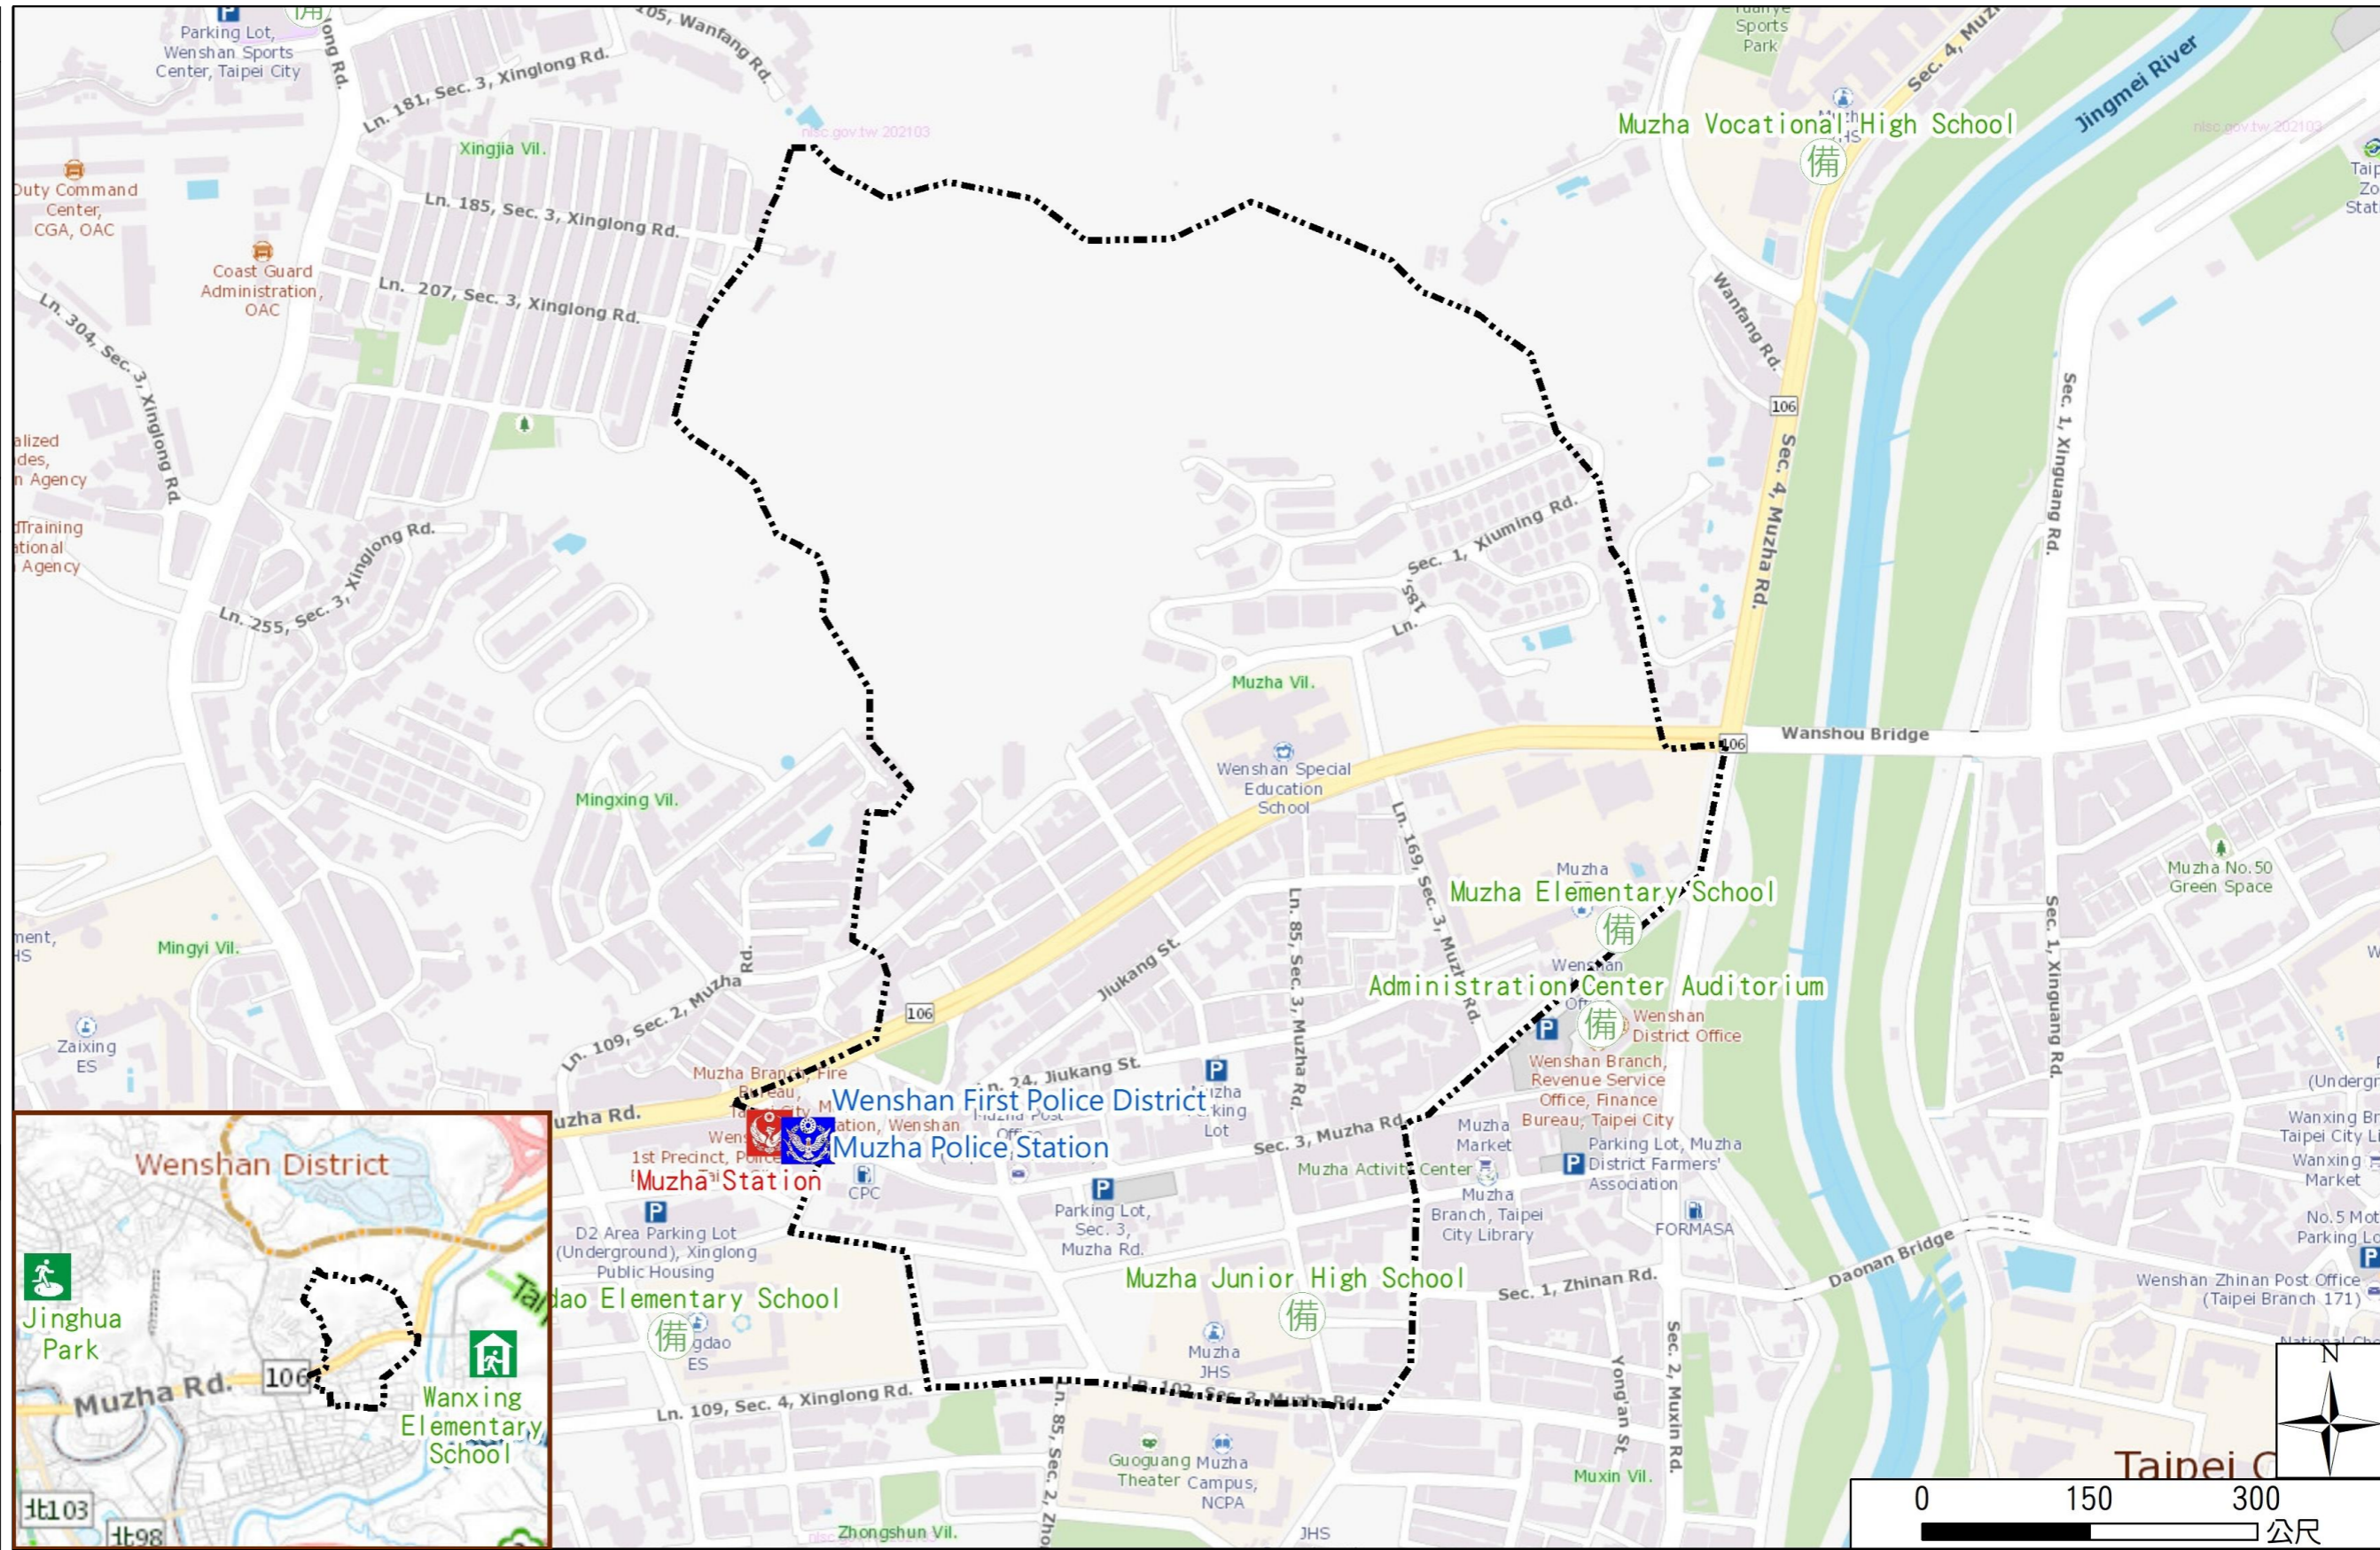

## Evacuation Shelter

Name	Jinghua Park Shelter for Earthquake
Address	Intersection of Jingxing Rd. and Jinghua St.
Capacity	1347
Contact number	02-27884255
Name	Wanxing Elementary School (School for Priority Shelter) Shelter for Flood
Address	No. 114, Sec. 2, Xiuming Rd.
Capacity	125
Contact number	02-29381721#131
Name	Muzha Elementary School
Address	No. 191, Sec. 3, Mujha Rd.
Capacity	155
Contact number	02-29391234#631
Name	Muzha Junior High School
Address	No. 12, Ln. 102, Sec. 3, Mujha Rd.
Capacity	30
Contact number	02-29393031#600