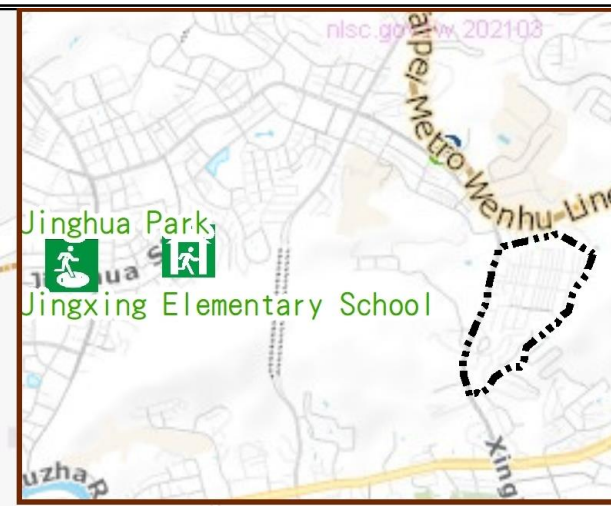

Evacuation Shelter

Name	Jinghua Park Shelter for Earthquake
Address	Intersection of Jingxing Rd. and Jinghua St.
Capacity	1347
Contact number	02-27884255
Name	Jingxing Elementary School (School for Priority Shelter) Shelter for Earthquake
Address	No. 21, Ln. 150, Jinghua St.
Capacity	126
Contact number	02-29329439#730
Name	Taipei Wenshan Sports Center
Address	No. 222, Sec. 3, Xinglong Rd.
Capacity	189
Contact number	02-22308268#211
Name	Xinghua Elementary School
Address	NO. 6, Ln. 125, Sec. 3, Xinglong Rd.
Capacity	30
Contact number	02-22393070#130