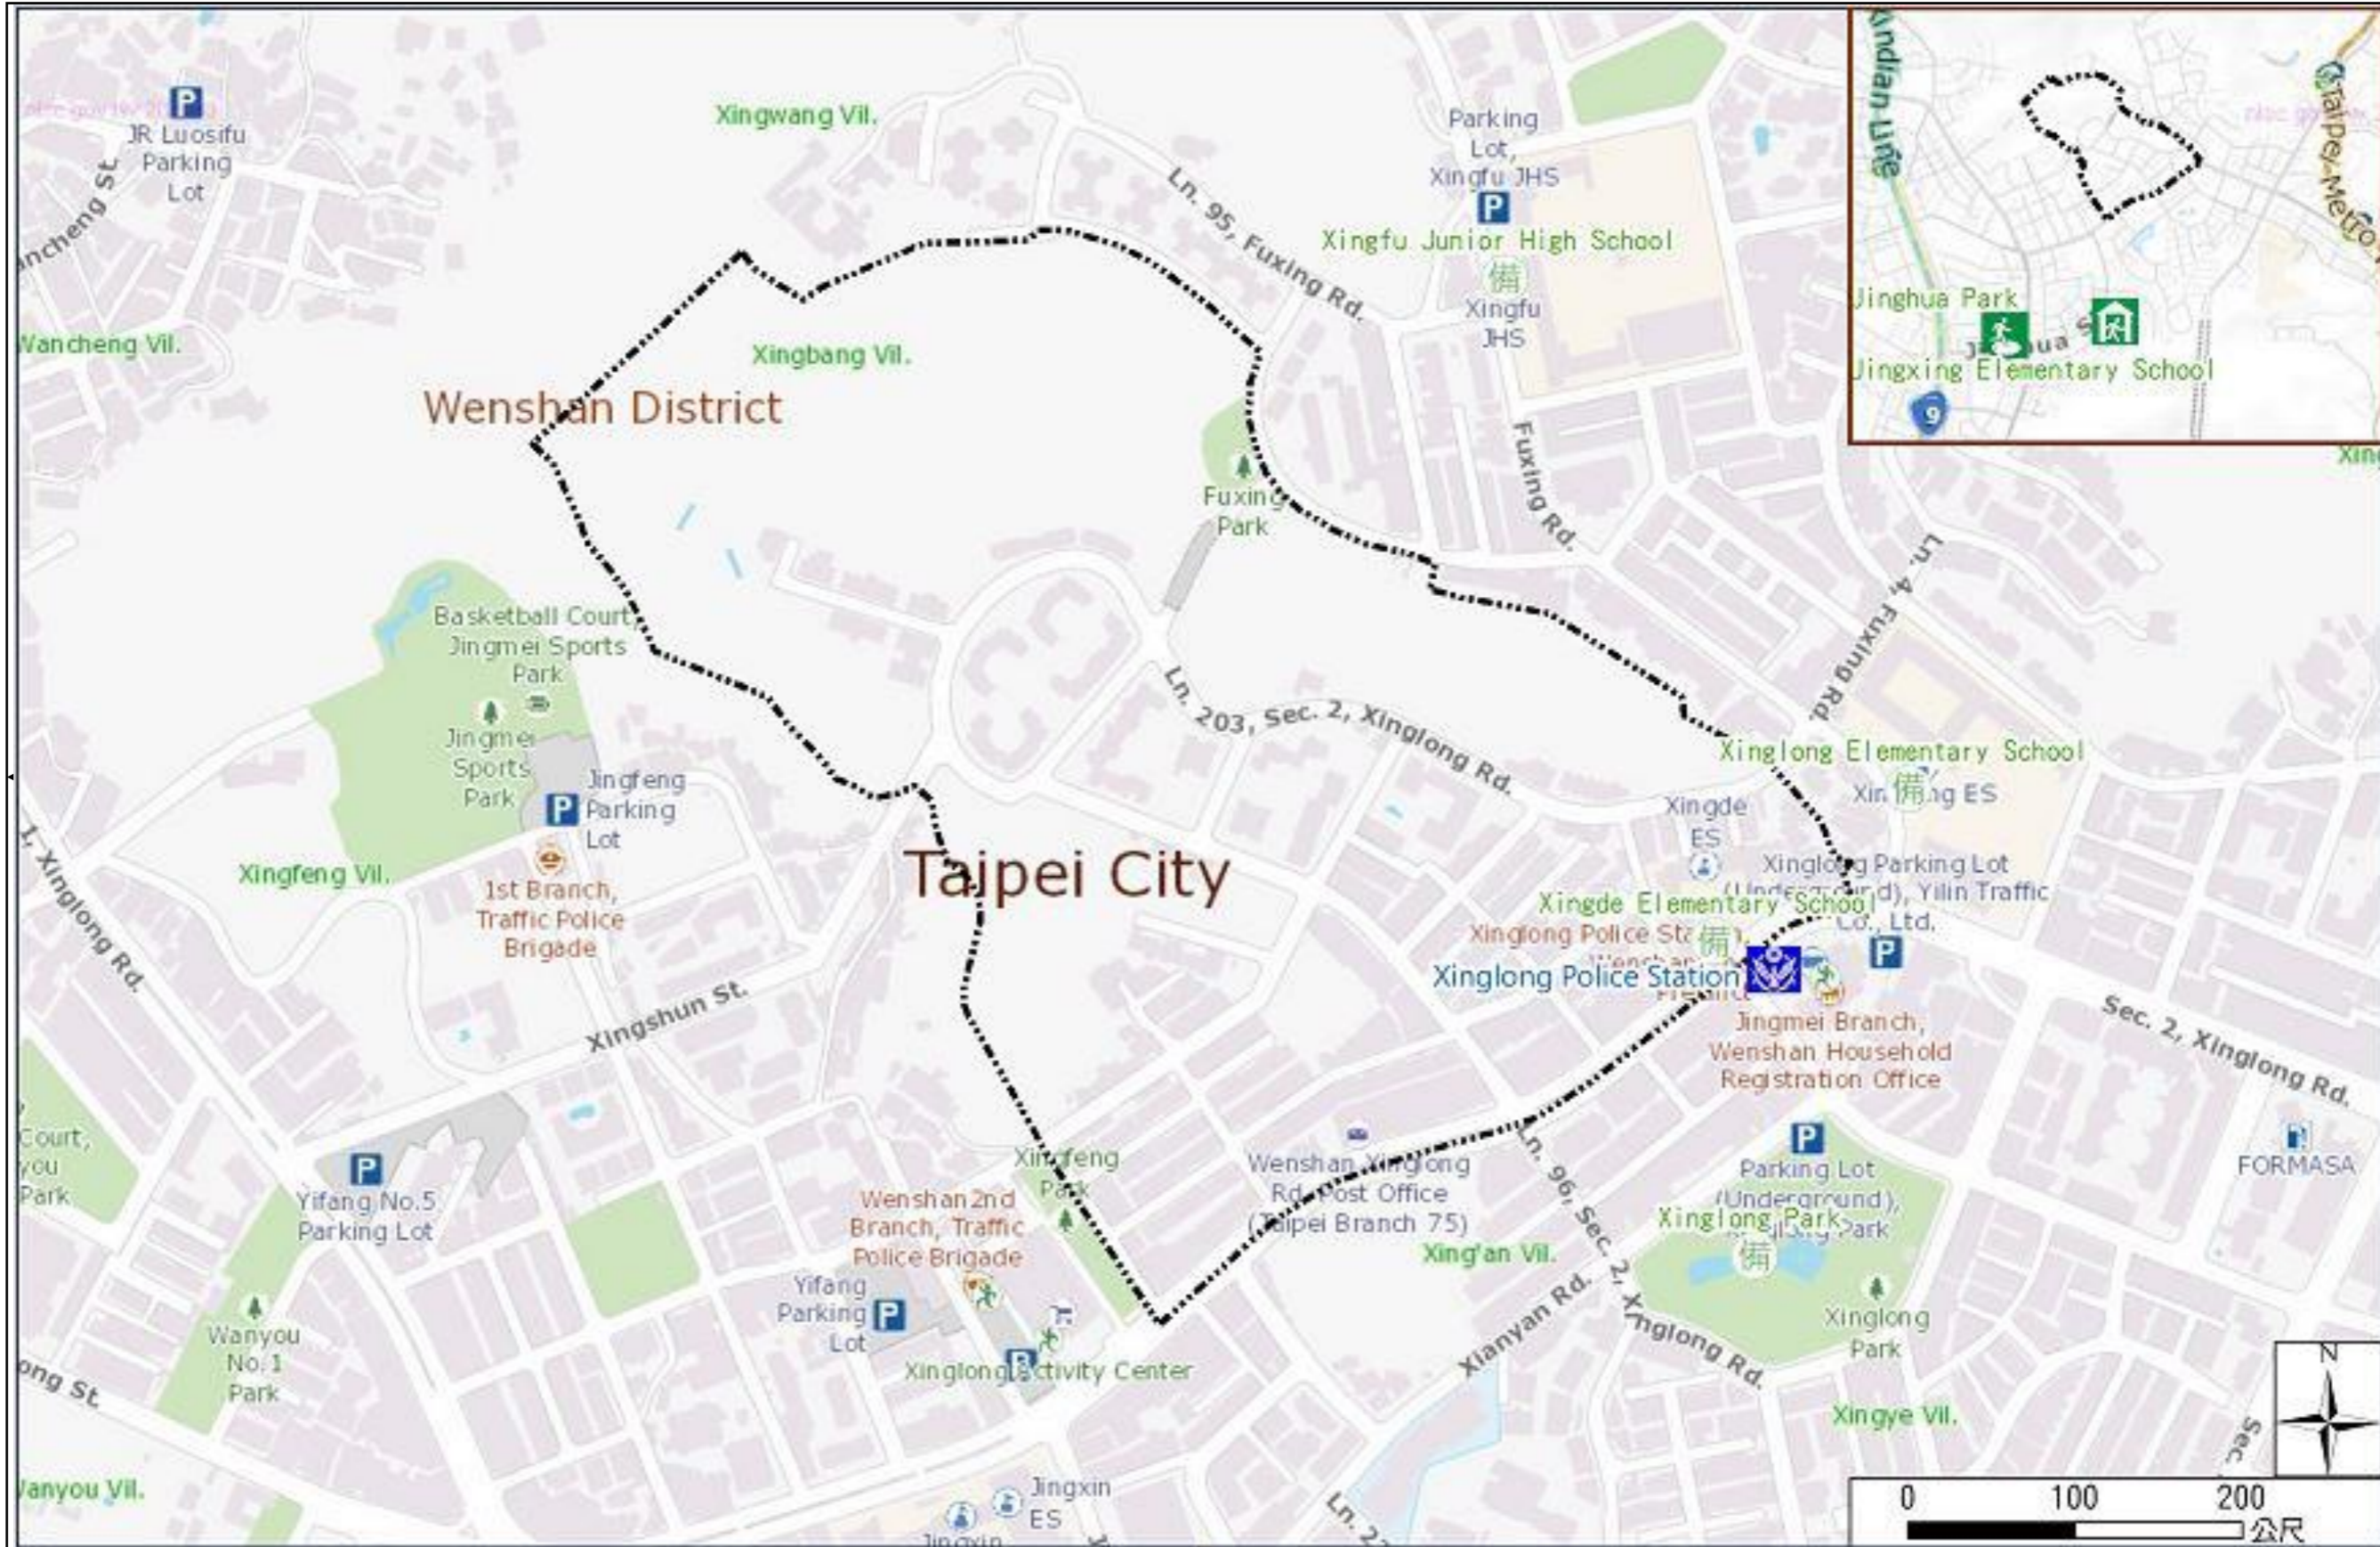

Evacuation Shelter

Name	Jinghua Park Shelter for Earthquake
Address	Intersection of Jingxing Rd. and Jinghua St.
Capacity	1347
Contact number	02-27884255
Name	Jingxing Elementary School (School for Priority Shelter) Shelter for Earthquake
Address	No. 21, Ln. 150, Jinghua St.
Capacity	126
Contact number	02-29329439#730
Name	Xingfu Junior High School
Address	No. 80, Fuxing Rd.
Capacity	300
Contact number	02-29322024#400
Name	Xingde Elementary School
Address	No. 235, Sec. 2, Xinglong Rd.
Capacity	30
Contact number	02-29329431#37