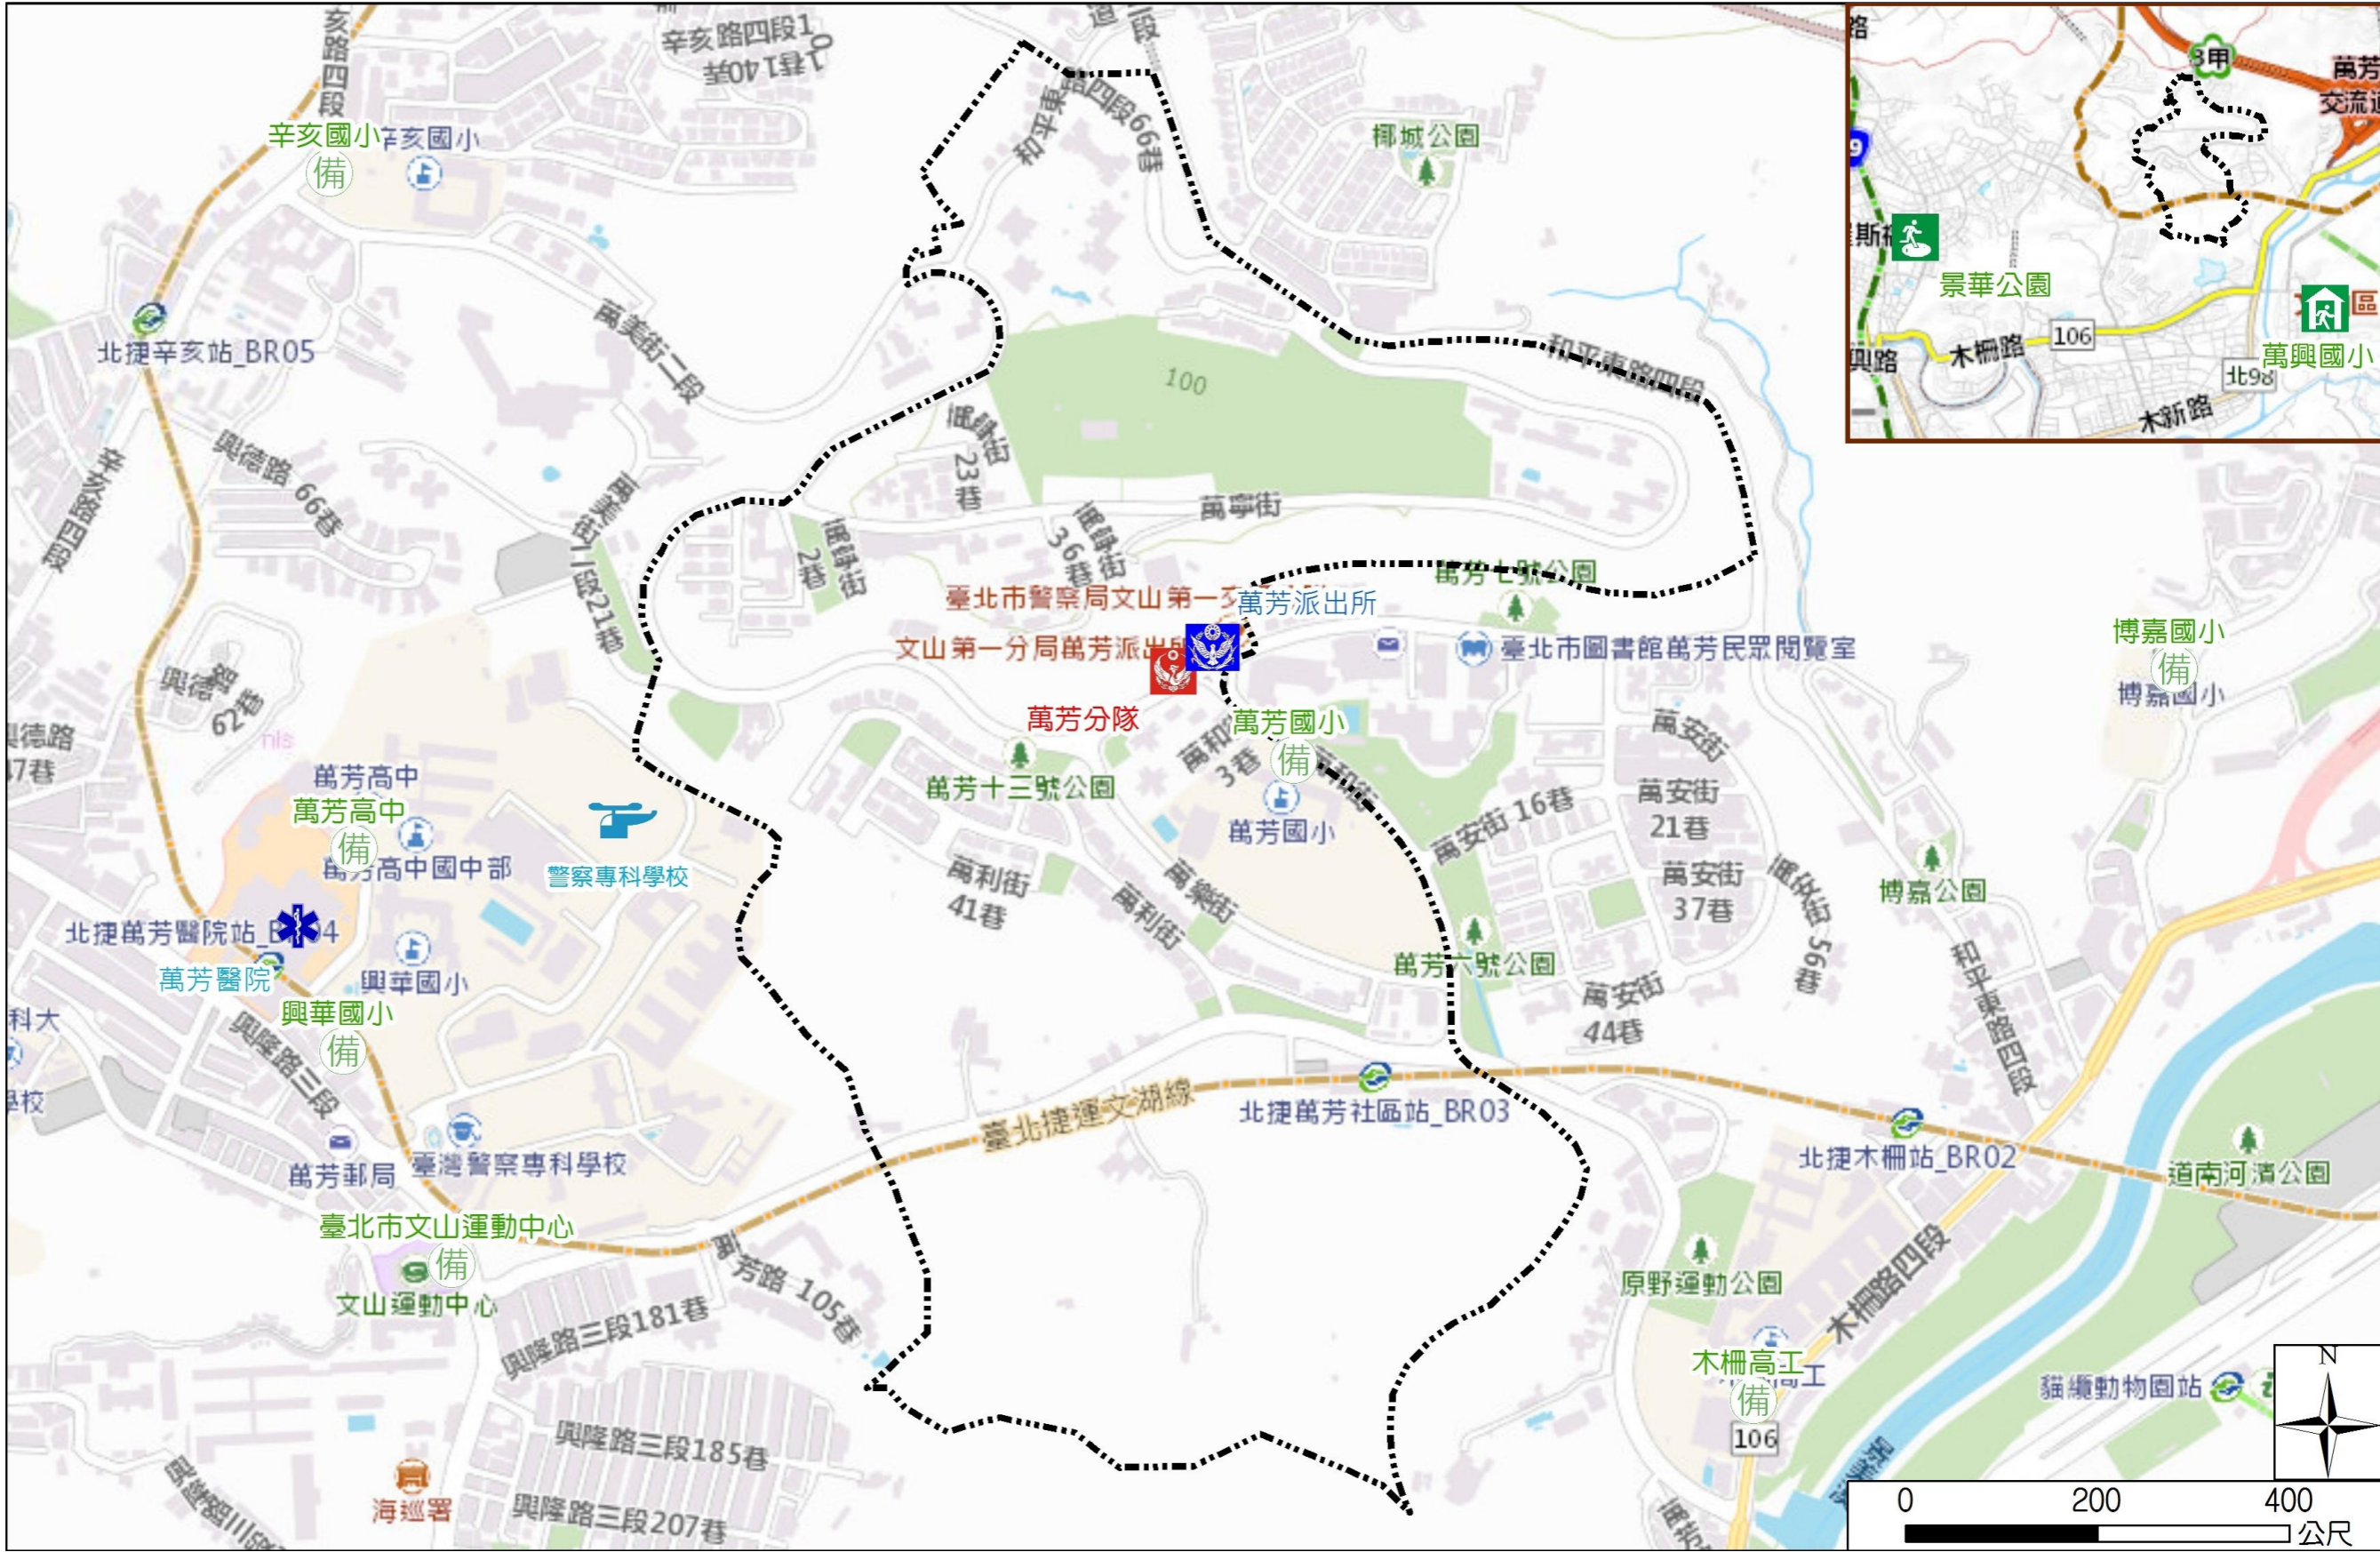

Wangmei Vil., Wenshan Dist., Taipei City Simple Evacuation Map

Emergency notification

Taipei Citizen Hotline : 1999
 Fire Department Tel. : 119
 Police Department Tel. : 110
 EOC of Wenshan Dist.
 Non-emergency number : 02-29365522
 Emergency number : 02-66290119
 Officer
 Mobile : 0972-246039
 Note: Please call this District's EOC to ensure that the evacuation shelter is open

Disaster Prevention Information Website

Taipei City Disaster Prevention Information Website

Evacuation Principle

Flood: Vertical evacuation or preventive evacuation
 Earthquake :

More disaster prevention knowledge :
 Taipei City Disaster Prevention Guide

Evacuation Shelter

Name	Jinghua Park Shelter for Earthquake
Address	Intersection of Jingxing Rd. and Jinghua St.
Capacity	1347
Contact number	02-27884255
Name	Wanxing Elementary School (School for Priority Shelter) Shelter for Flood
Address	No.114, Sec. 2, Xiuming Rd.
Capacity	125
Contact Number	02-29381721#131
Name	Taipei Wenshan Sports Center
Address	No. 222, Sec. 3, Xinglong Rd.
Capacity	189
Contact Number	02-22308268#211
Name	Wanfang Elementary School
Address	No. 1, Wanhe St.
Capacity	135
Contact Number	02-22301232#831