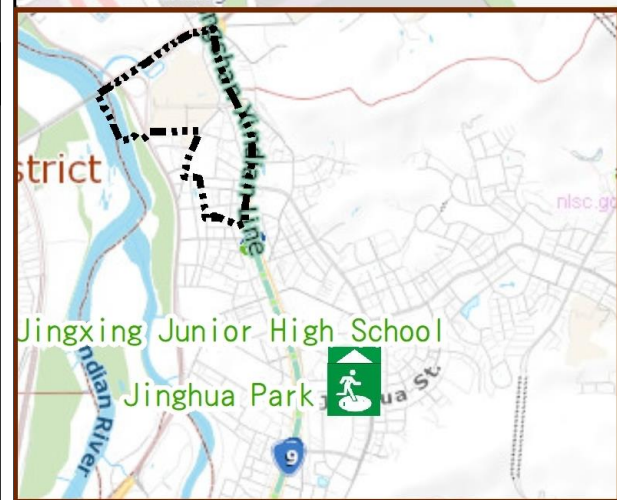

Evacuation Shelter

Name	Jinghua Park Shelter for Earthquake
Address	Intersection of Jingxing Rd. and Jinghua St.
Capacity	1347
Contact number	02-27884255
Name	Jingxing Elementary School (School for Priority Shelter) Shelter for Earthquake
Address	No. 21, Ln. 150, Jinghua St.
Capacity	126
Contact number	02-29329439#730
Name	Wugong Elementary School
Address	No. 68, Sec. 1, Xinglong Rd.
Capacity	50
Contact number	02-29314360#38
Name	Wanfu Elementary School
Address	No. 32, Ln. 170, Sec. 5, Roosevelt Rd.
Capacity	32
Contact number	02-29353123#131