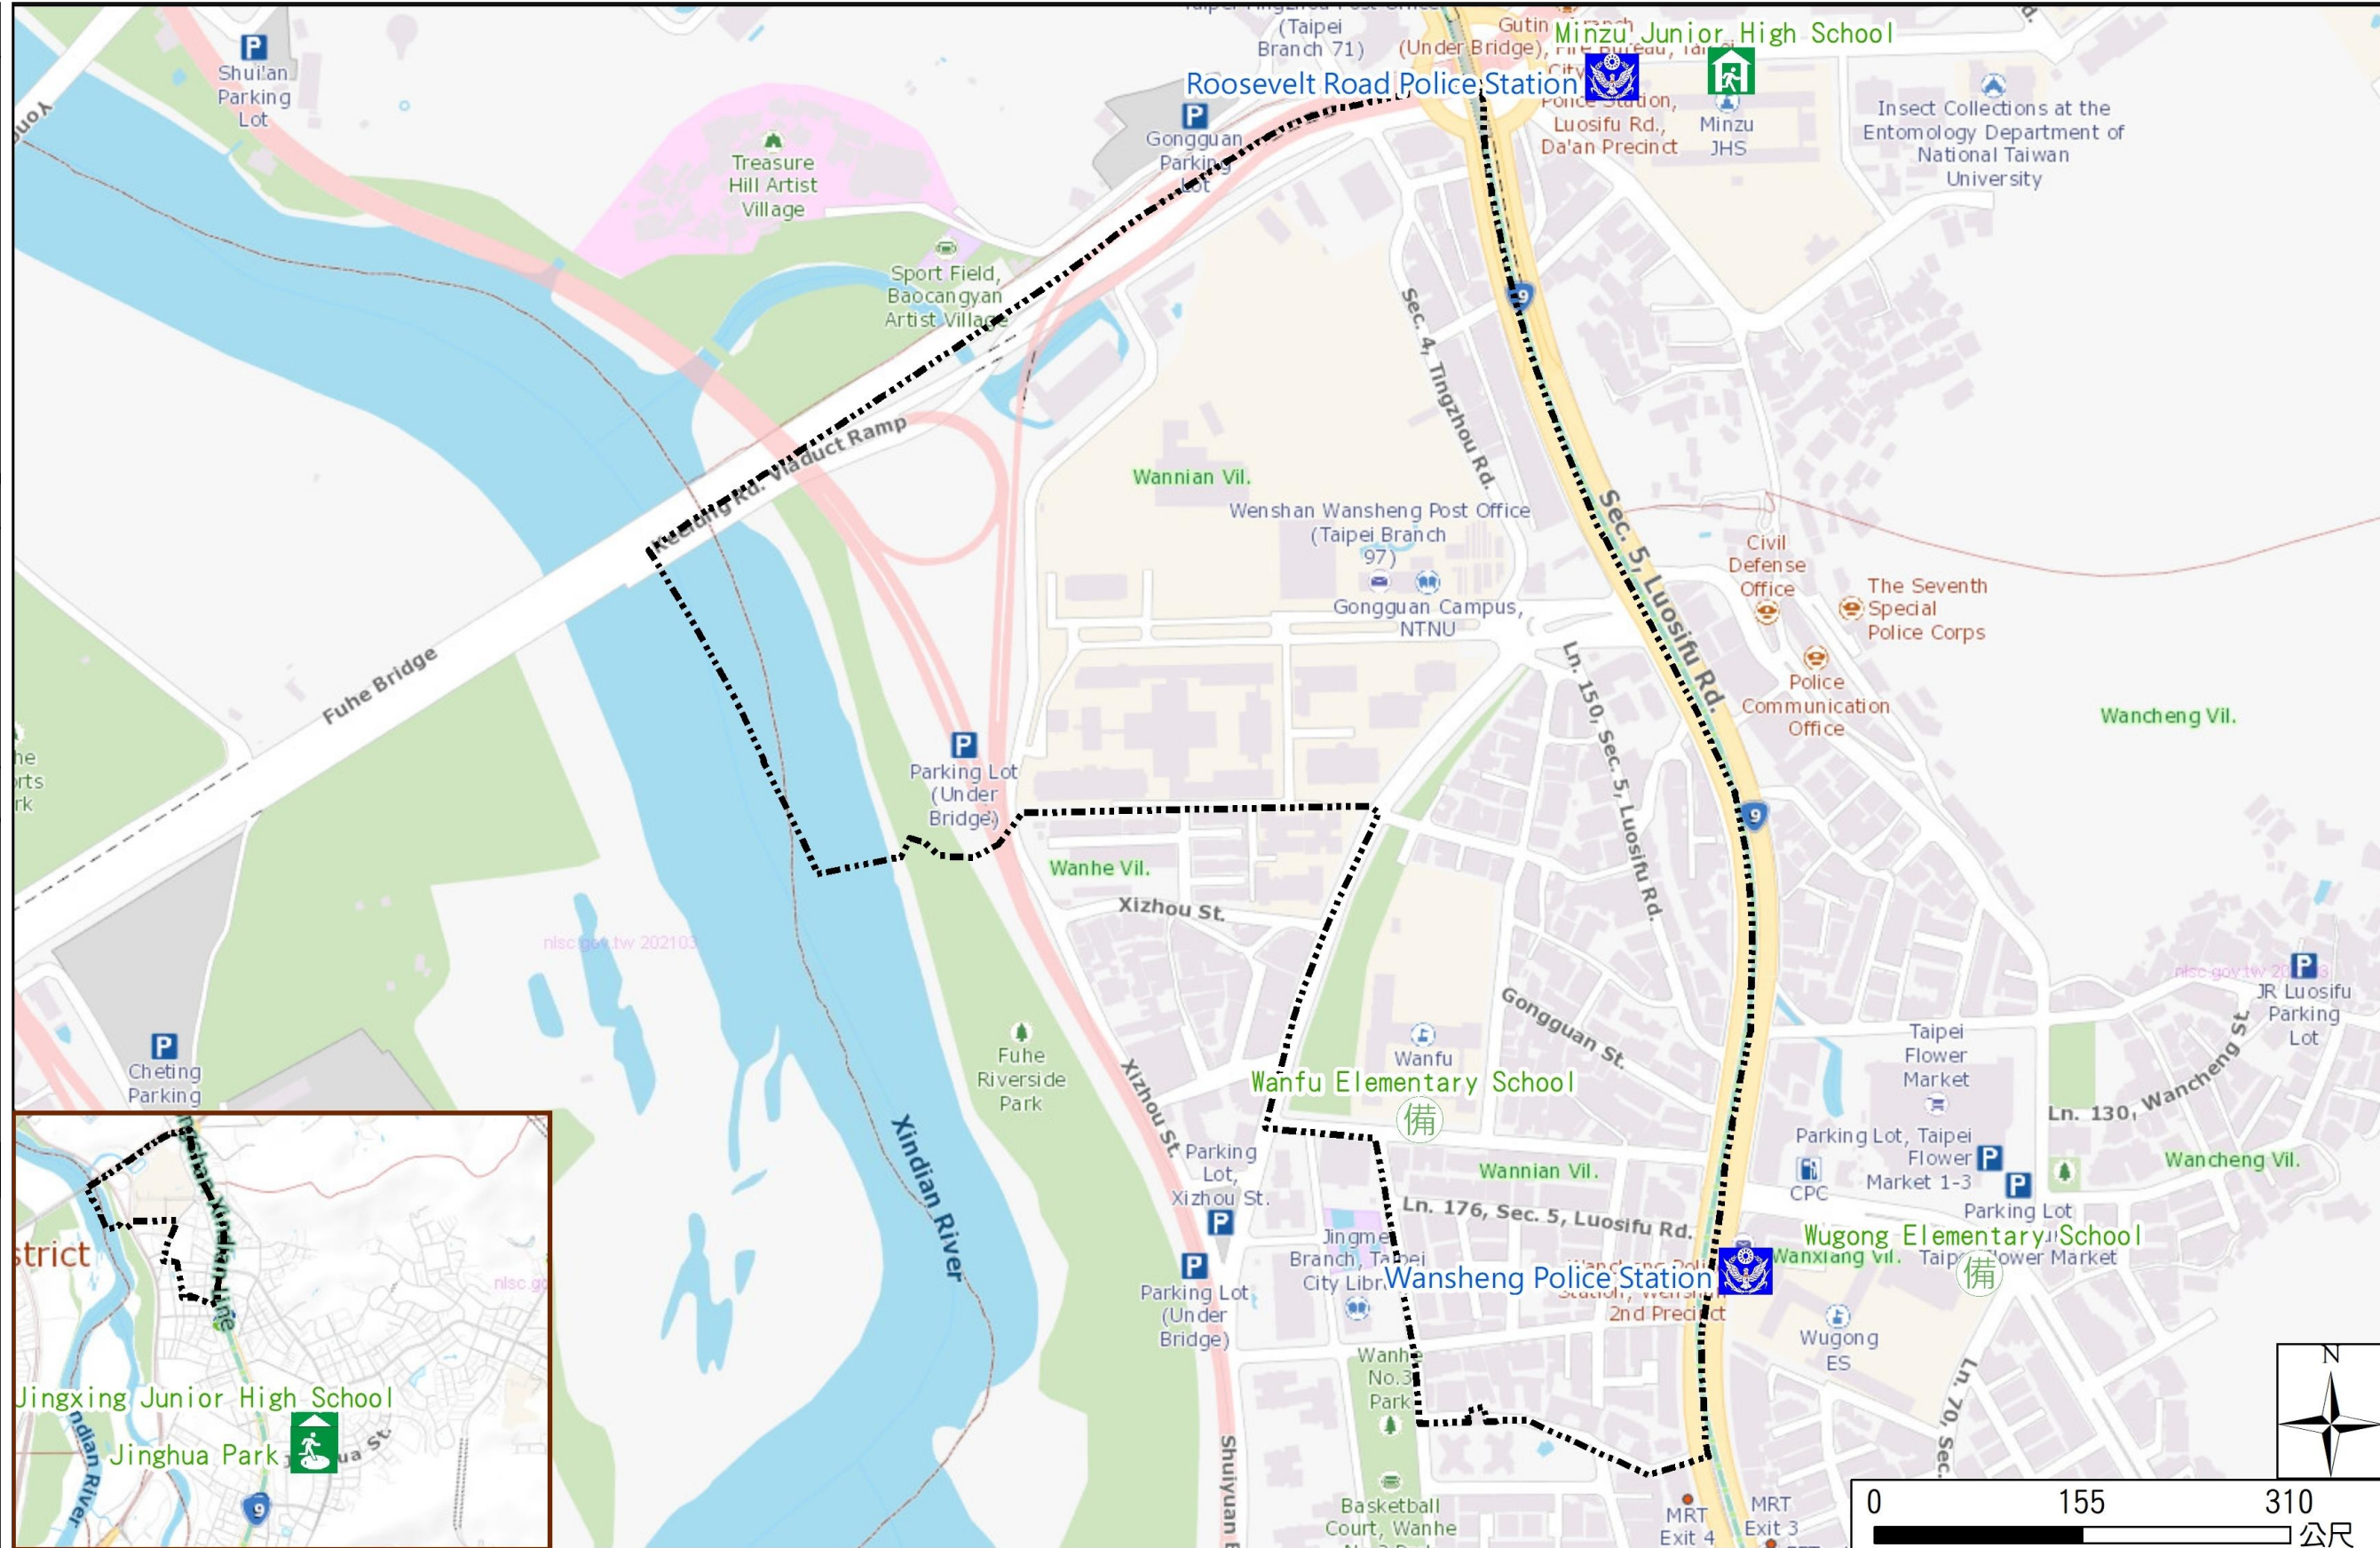

Wannian Vil., Wenshan Dist., Taipei City Simple Evacuation Map

Emergency notification

Taipei Citizen Hotline : 1999
Fire Department Tel. : 119
Police Department Tel. : 110
EOC of Wenshan Dist.
Non-emergency number : 02-29365522
Emergency number : 02-66290119
Officer
Mobile : 0972-246010
Note: Please call this District's EOC to ensure that the evacuation shelter is open

Disaster Prevention Information Website

[Taipei City Disaster Prevention Information Website](#)

Evacuation Principle

Flood: Vertical evacuation or preventive evacuation
Earthquake :

More disaster prevention knowledge :
[Taipei City Disaster Prevention Guide](#)

Evacuation Shelter

Name	Jinghua Park Shelter for Earthquake
Address	Intersection of Jingxing Rd. and Jinghua St.
Capacity	1347
Contact number	02-27884255
Name	Jingxing Elementary School (School for Priority Shelter) Shelter for Earthquake
Address	No. 21, Ln. 150, Jinghua St.
Capacity	126
Contact number	02-29329439#730
Name	Wugong Elementary School
Address	No. 68, Sec. 1, Xinglong Rd.
Capacity	50
Contact number	02-29314360#38
Name	Wanfu Elementary School
Address	No. 32, Ln. 170, Sec. 5, Roosevelt Rd.
Capacity	32
Contact number	02-29353123#131