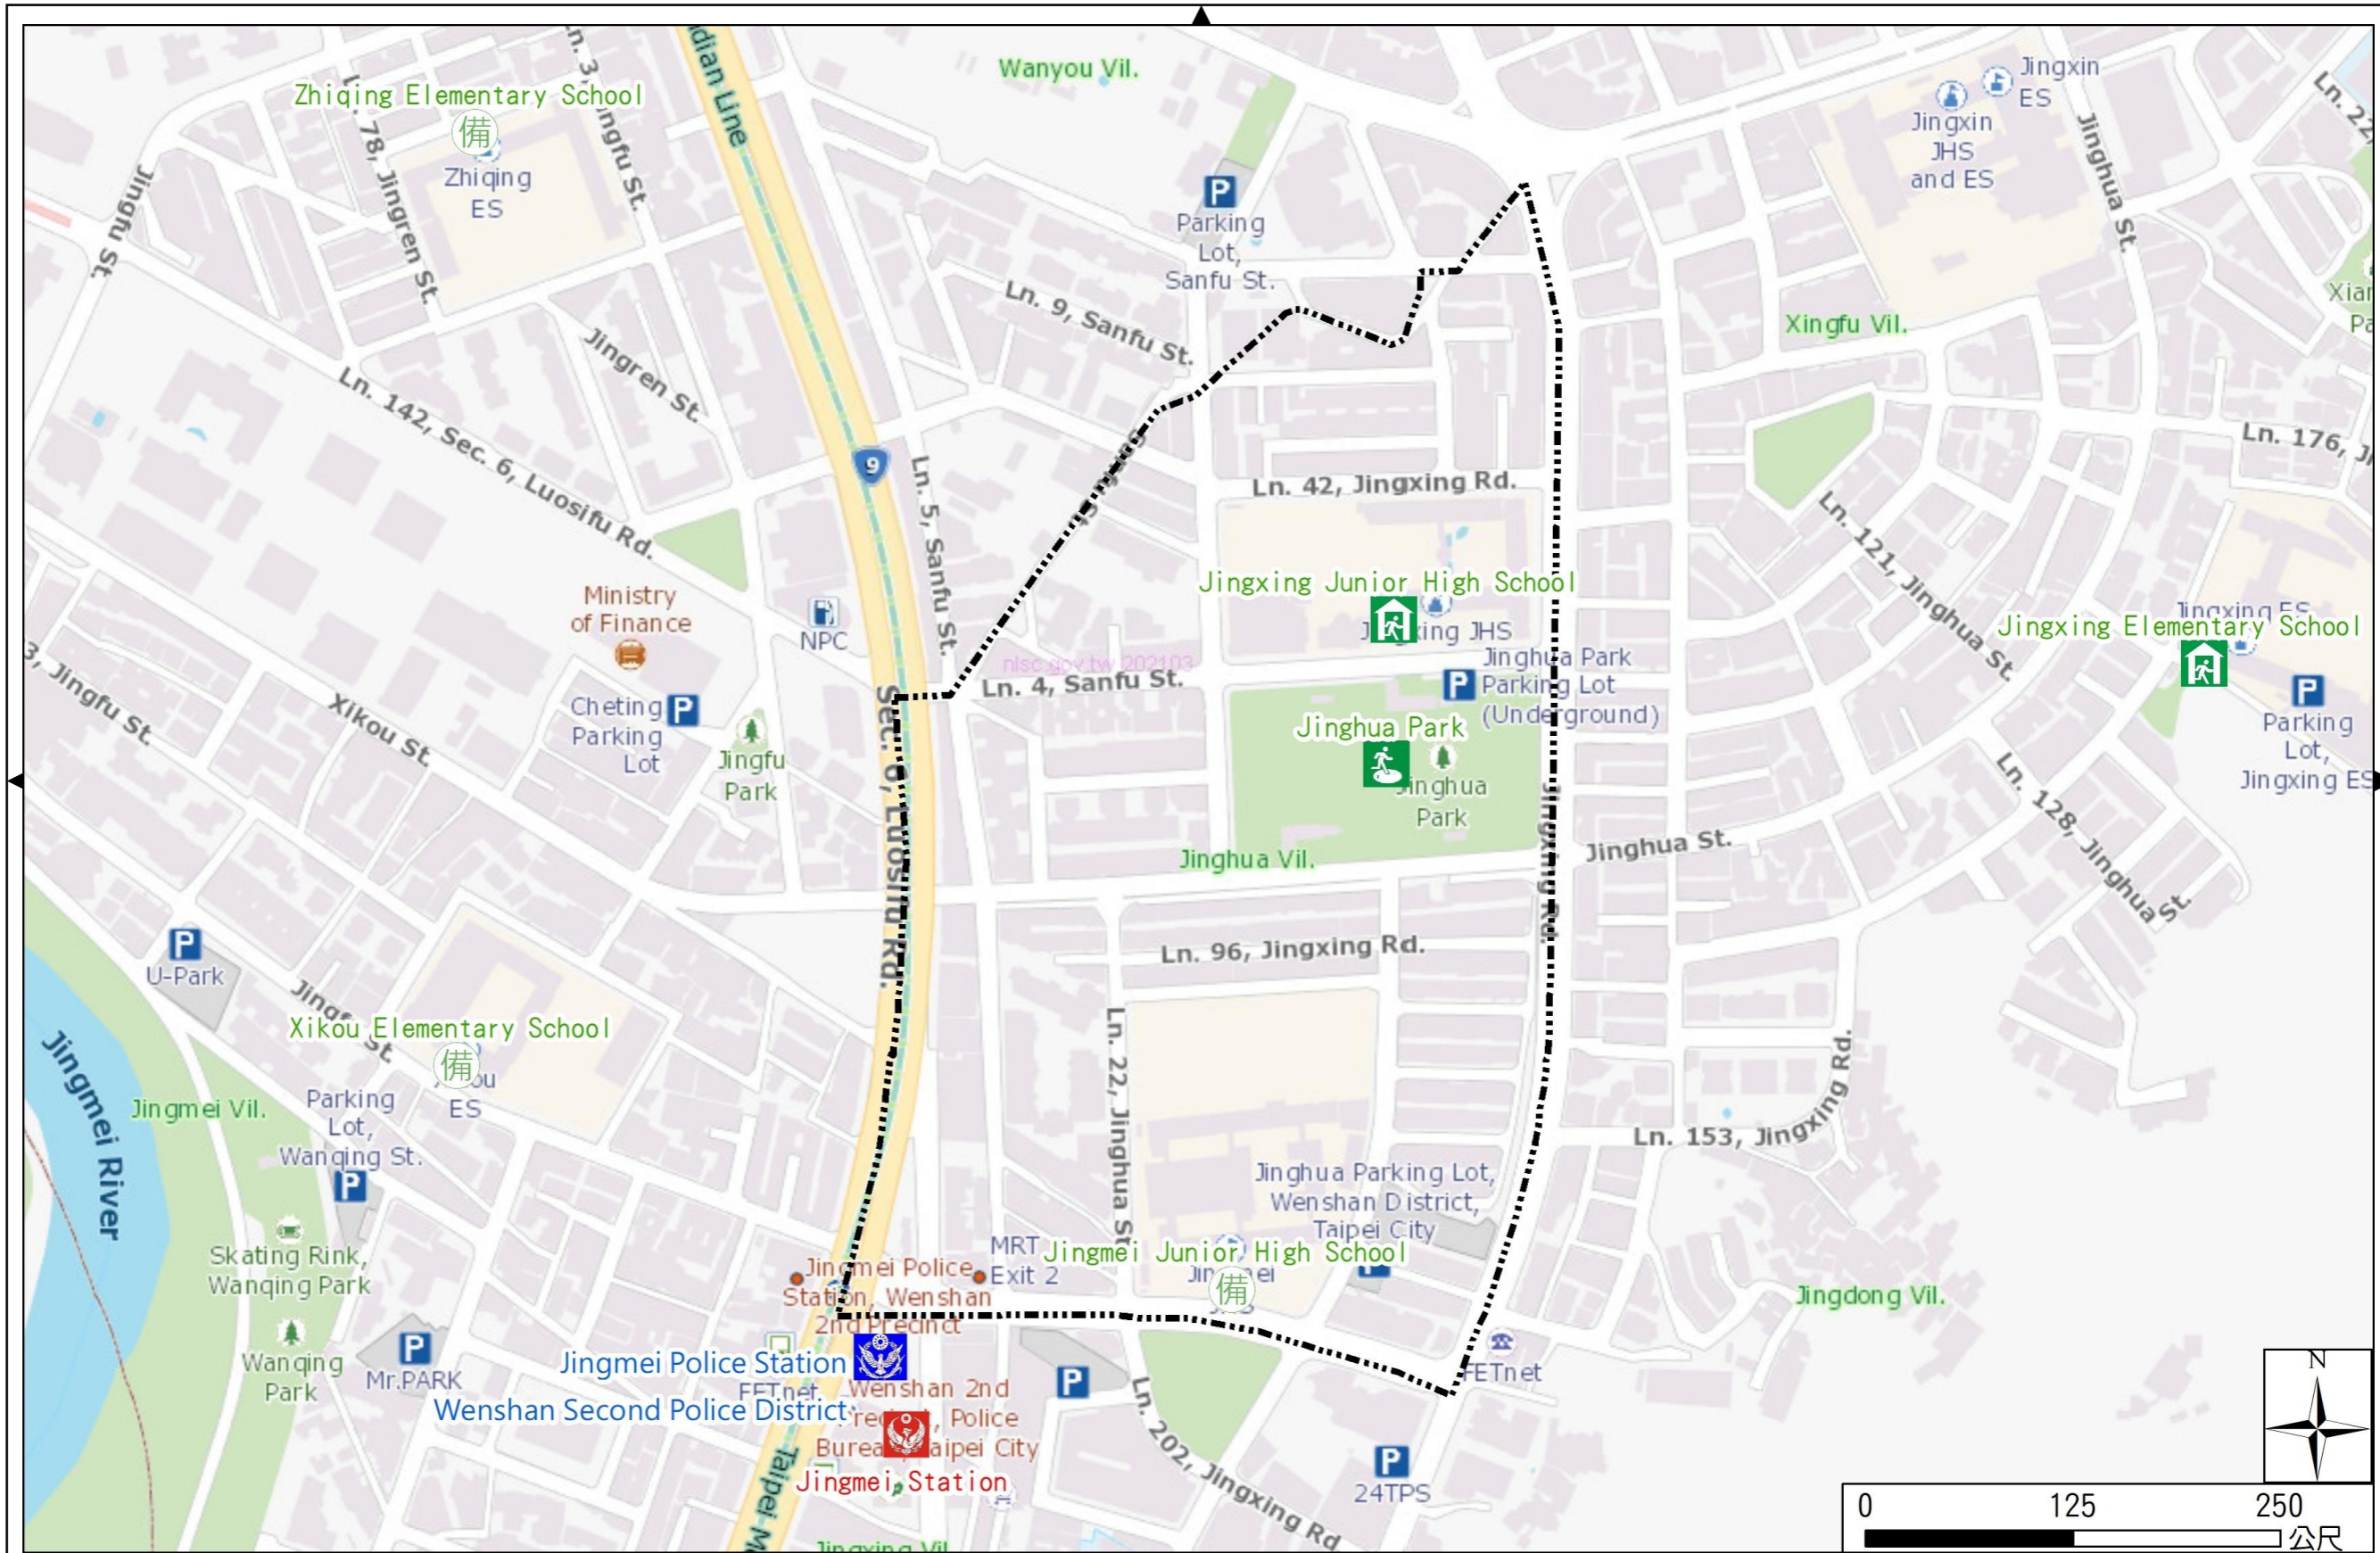

Jinghua Vil., Wenshan Dist., Taipei City Evacuation Map

Emergency notification

Taipei Citizen Hotline : 1999
Fire Department Tel. : 119
Police Department Tel. : 110
EOC of Wenshan Dist.
Non-emergency number : 02-29365522
Emergency number : 02-66290119 · 02-8661-5818
Officer
Mobile : 0972-246006
Note: Please call this District's EOC to ensure that the evacuation shelter is open

Disaster Prevention Information Website

Taipei City Disaster Prevention Information Website

Evacuation Principle

Flood: Vertical evacuation or preventive evacuation
Earthquake :

More disaster prevention knowledge :
Taipei City Disaster Prevention Guide

Evacuation Shelter

Name	Jinghua Park Shelter for Earthquake
Address	Intersection of Jingxing Rd. and Jinghua St.
Capacity	1347
Contact number	02-27884255
Name	Jingxing Junior High School (School for Priority Shelter) Shelter for Flood and Earthquake
Address	No. 2, Ln. 46, Jingxing Rd.
Capacity	100
Contact number	02-29323794#130
Name	Jingxing Elementary School (School for Priority Shelter) Shelter for Earthquake
Address	No. 21, Ln. 150, Jinghua St.
Capacity	126
Contact number	02-29329439#730
Name	Jingmei Junior High School
Address	No. 27, Jingzhong St.
Capacity	80
Contact number	02-89353130#501

圖例 Legend	里界 Village Boundary	避難收容處所 Evacuation Shelter	防救災單位 Disaster Rescue Resources	重要地標 Landmark	
	里界 Village Boundary	室內避難收容處所(優先安置學校) Indoor Evacuation Shelter (School for Priority Shelter) 室外避難收容處所(防災公園) Outdoor Evacuation Shelter (Disaster Prevention Park) 避難收容處所(備用) Evacuation Shelter (Backup)	警察單位 Police Department 消防單位 Fire Department 急救責任醫院 Designated Hospital (Emergency Medical Treatment)	直升機起降場 Helipad	重要地標 Landmark

Made by the Wenshan District Office, Taipei City in January, 2023