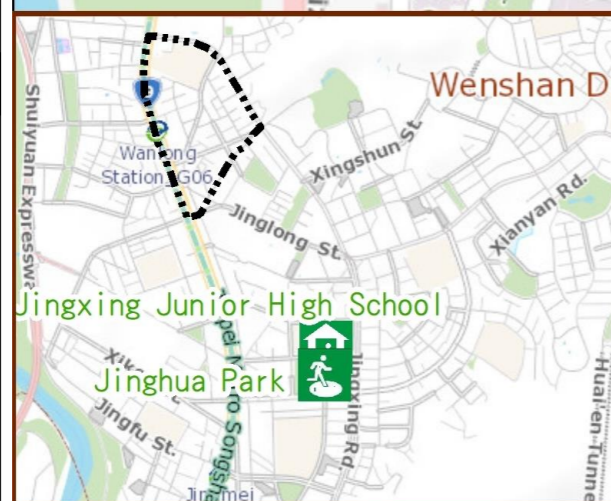

Evacuation Shelter

Name	Jinghua Park Shelter for Earthquake
Address	Intersection of Jingxing Rd. and Jinghua St.
Capacity	1347
Contact number	02-27884255
Name	Jingxing Junior High School (School for Priority Shelter) Shelter for Flood and Earthquake
Address	No. 2, Ln. 46, Jingxing Rd.
Capacity	100
Contact number	02-29323794#130
Name	Wugong Elementary School
Address	No. 68, Sec. 1, Xinglong Rd.
Capacity	50
Contact number	02-29314360#38
Name	Zhiqing Elementary School
Address	No. 5, Ln. 21, Jingfu St.
Capacity	35
Contact number	02-29323875#540