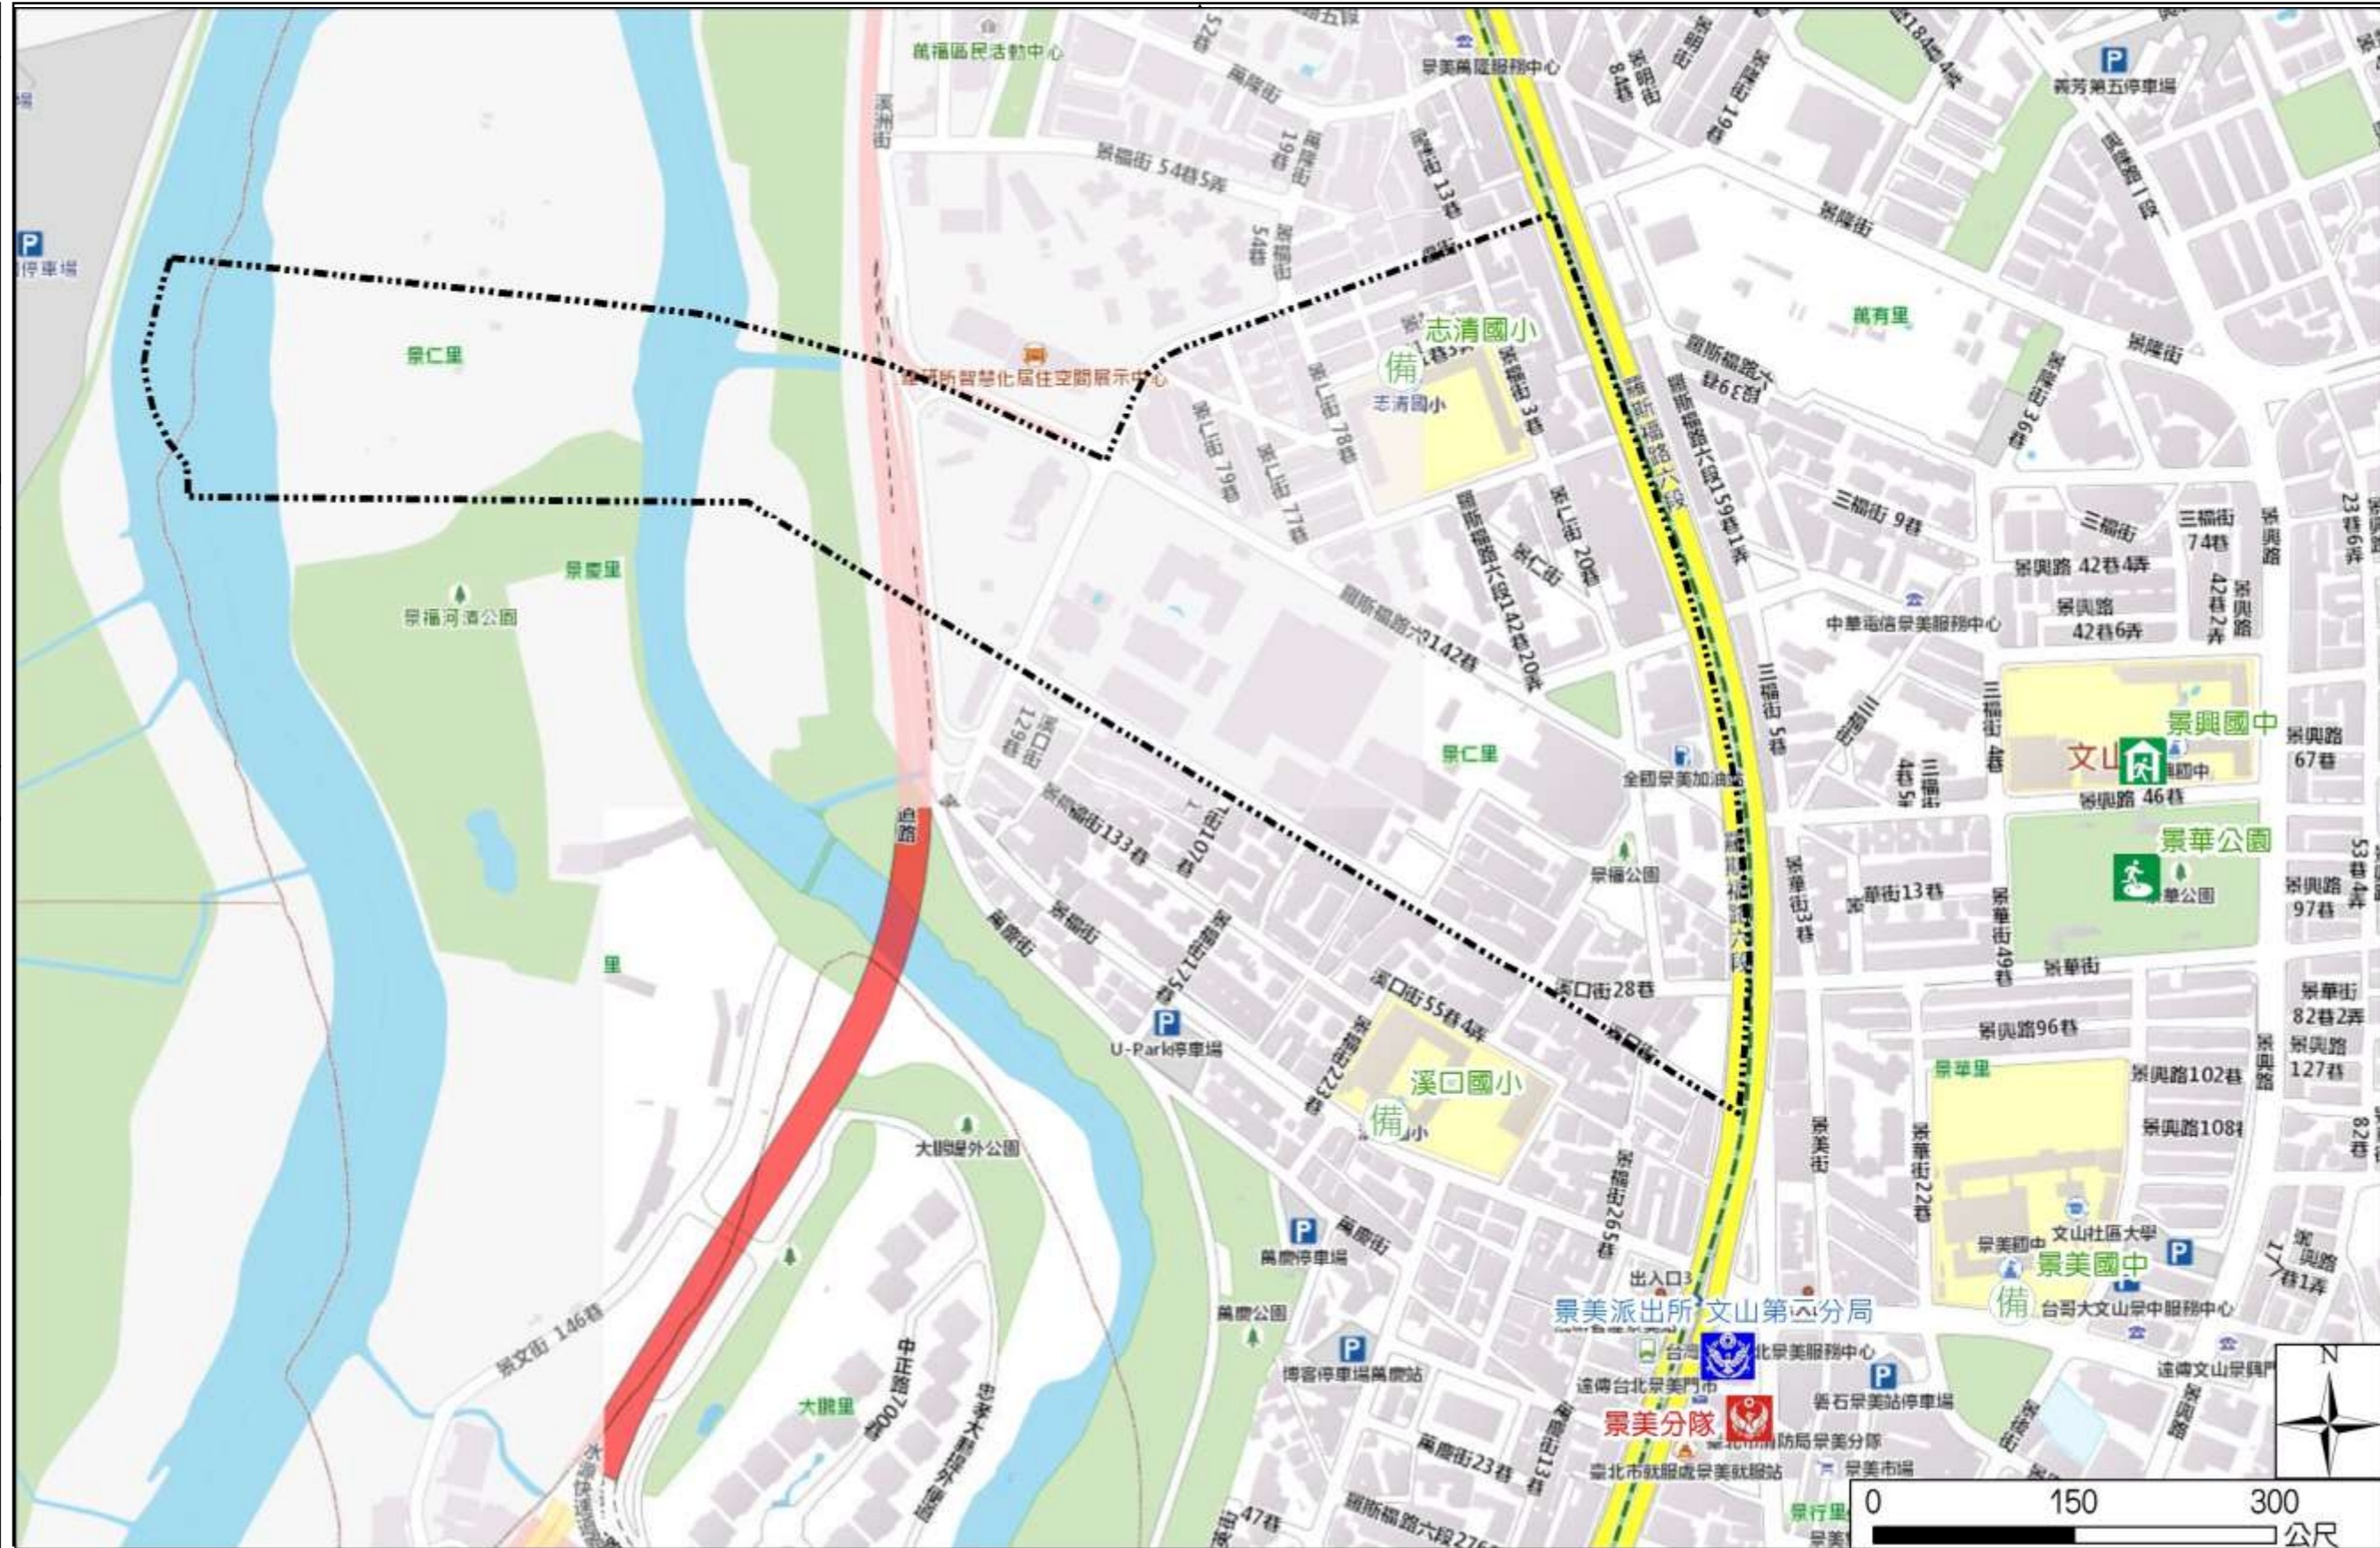

Jingren Vil., Wenshan Dist., Taipei City Simple Evacuation Map

Emergency notification

Taipei Citizen Hotline : 1999
Fire Department Tel. : 119
Police Department Tel. : 110
EOC of Wenshan Dist.
Non-emergency number : 02-29365522
Emergency number : 02-66290119
Officer
Mobile : 0972-246005
Note: Please call this District's EOC to ensure that the evacuation shelter is open

Disaster Prevention Information Website

Taipei City Disaster Prevention Information Website

Evacuation Principle

Flood: Vertical evacuation or preventive evacuation
Earthquake :

More disaster prevention knowledge :
Taipei City Disaster Prevention Guide

Evacuation Shelter

Name	Jinghua Park Shelter for Earthquake
Address	Intersection of Jingxing Rd. and Jinghua St.
Capacity	1347
Contact number	02-27884255
Name	Jingxing Junior High School (School for Priority Shelter) Shelter for Flood and Earthquake
Address	No. 2, Ln. 46, Jingxing Rd.
Capacity	100
Contact number	02-29323794#130
Name	Xikou Elementary School
Address	No. 225, Jingfu St.
Capacity	90
Contact number	02-29350955#715
Name	Zhiqing Elementary School
Address	No. 5, Ln. 21, Jingfu St.
Capacity	35
Contact number	02-29323875#540

里界 Village Boundary	避難收容處所 Evacuation Shelter	防救災單位 Disaster Rescue Resources	重要地標 Landmark
里界 Village Boundary	室內避難收容處所(優先安置學校) Indoor Evacuation Shelter (School for Priority Shelter) 室外避難收容處所(防災公園) Outdoor Evacuation Shelter (Disaster Prevention Park) 避難收容處所(備用) Evacuation Shelter (Backup)	警察單位 Police Department 消防單位 Fire Department 急救責任醫院 Designated Hospital (Emergency Medical Treatment) 直升機起降場 Helipad	重要地標 Landmark