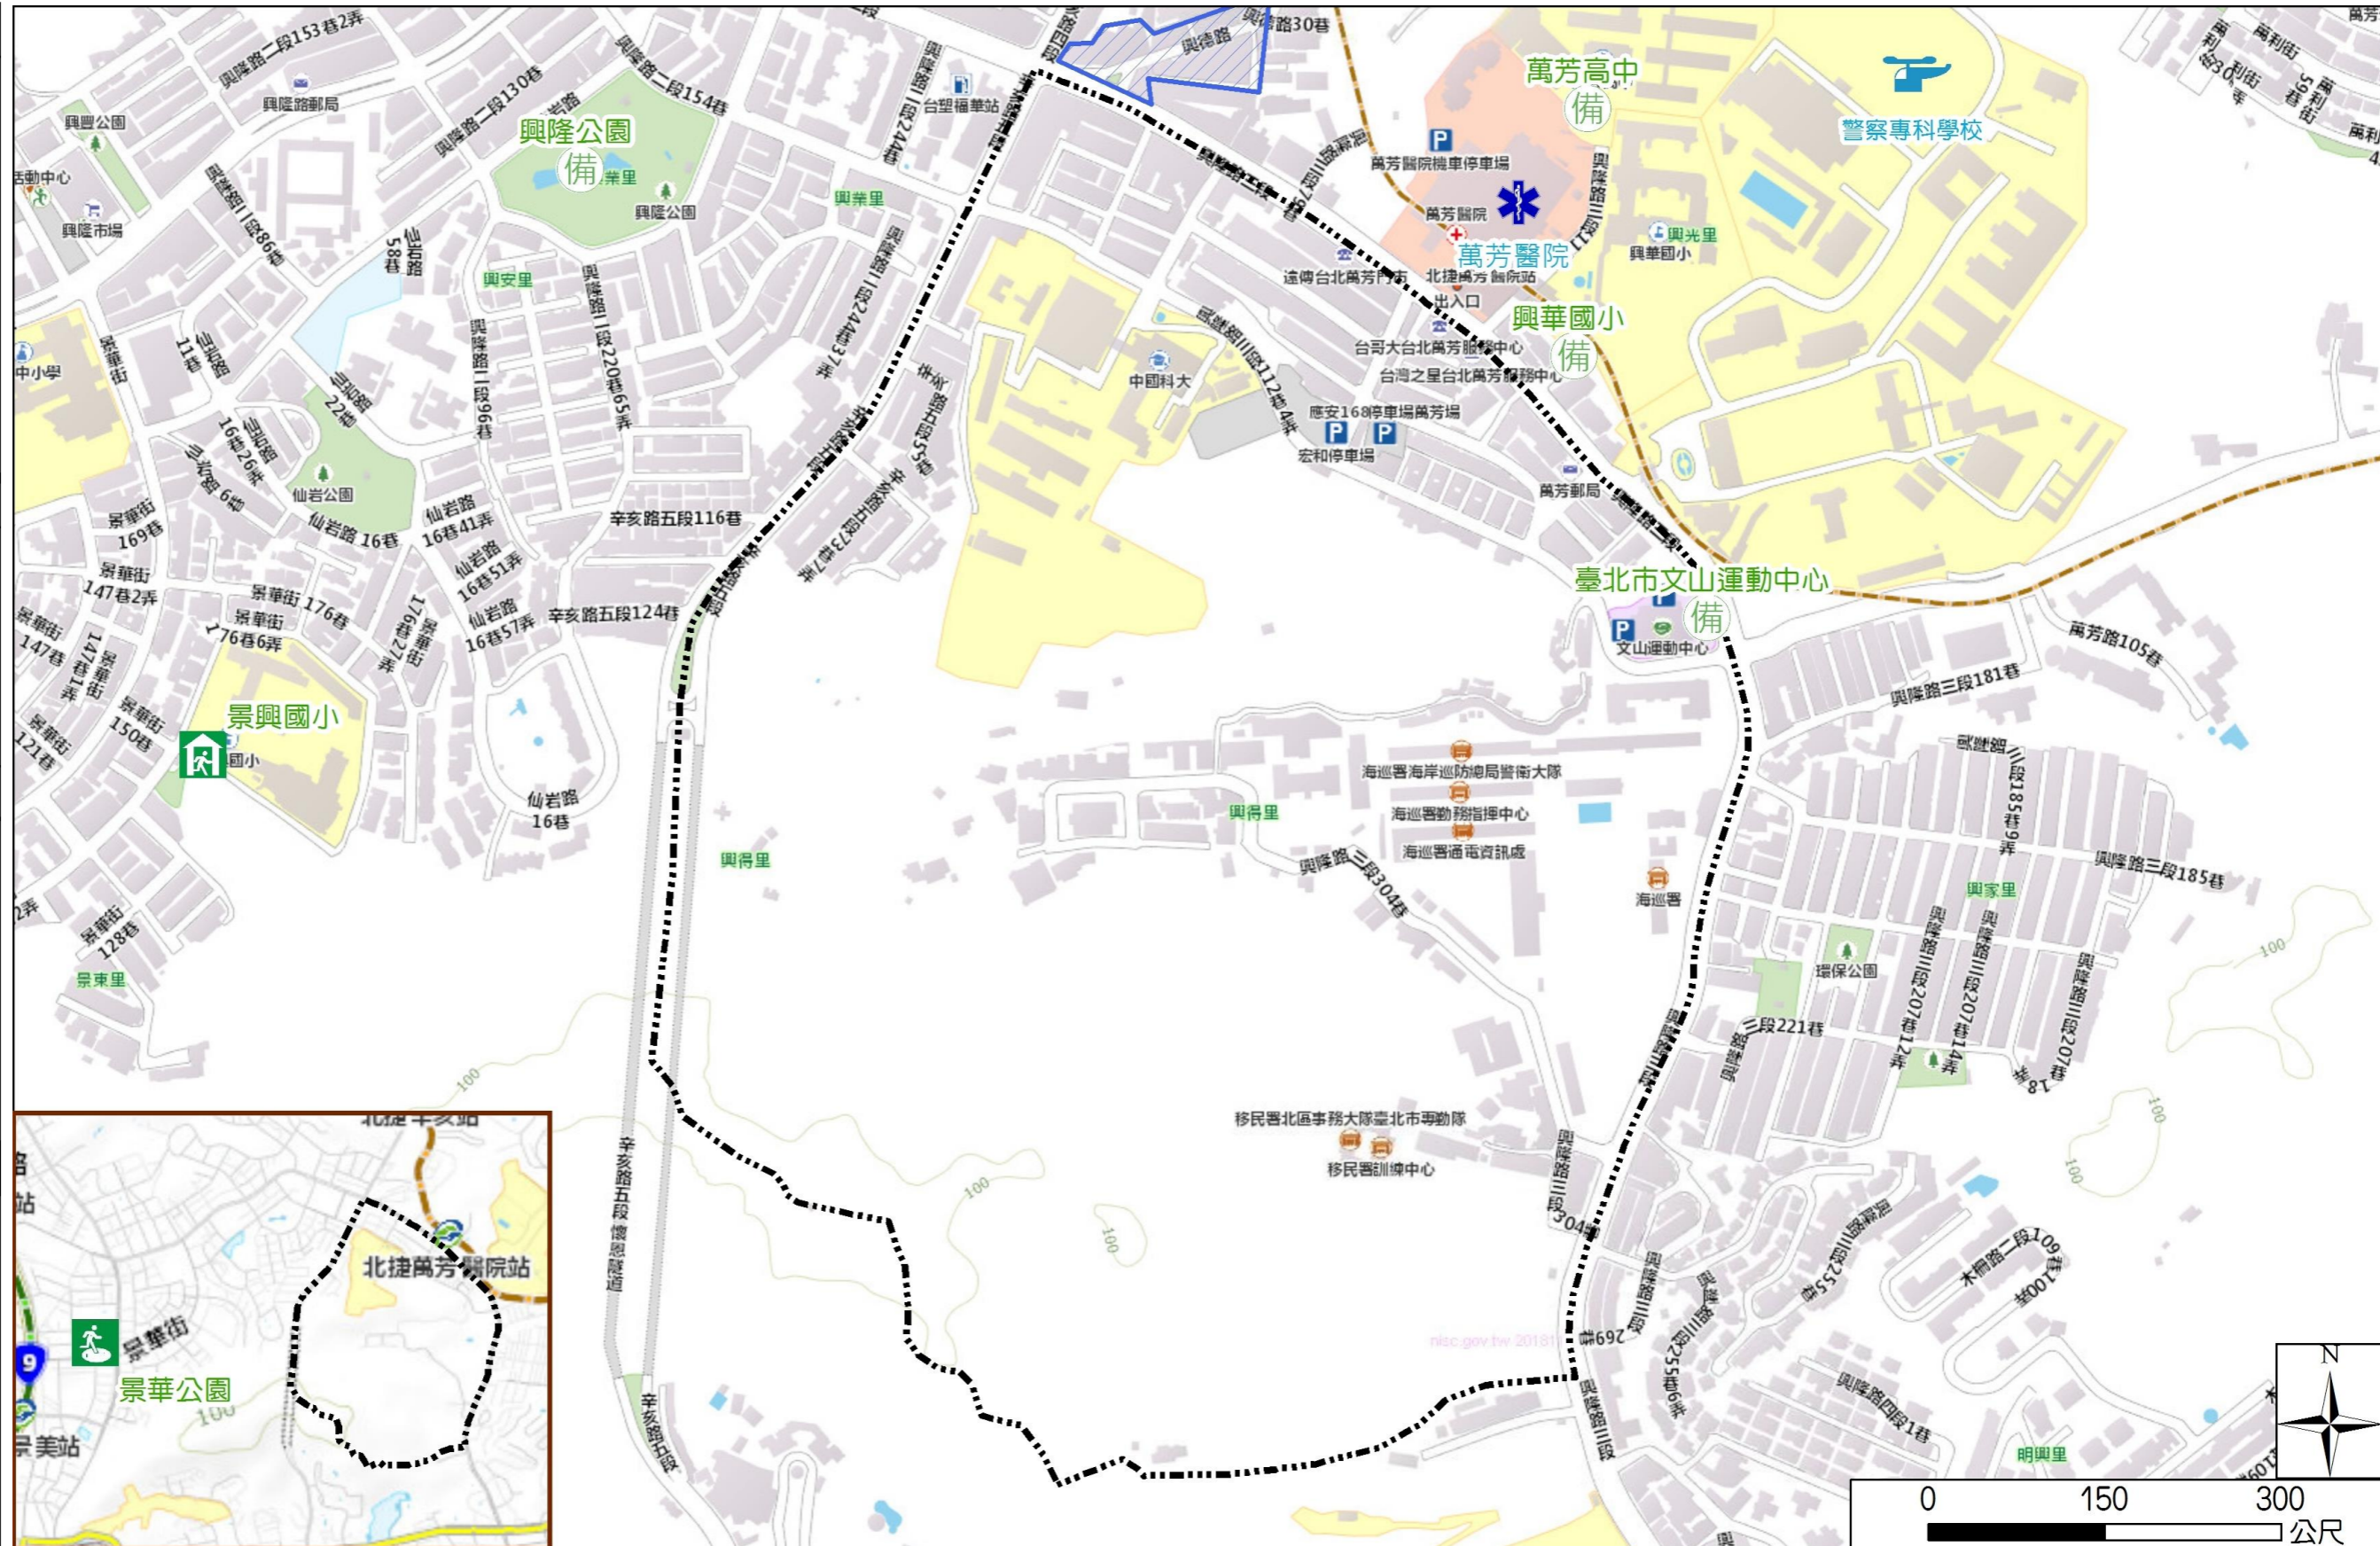

Xingde Vil., Wenshan Dist., Taipei City Simple Evacuation Map

Emergency notification

Taipei Citizen Hotline : 1999
 Fire Department Tel. : 119
 Police Department Tel. : 110
 EOC of Wenshan Dist.
 Non-emergency number : 02-29365522
 Emergency number : 02-66290119
 Officer
 Mobile : 0972-246016
 Note: Please call this District's EOC to ensure that the evacuation shelter is open

Disaster Prevention Information Website

Taipei City Disaster Prevention Information Website

Evacuation Principle

Flood: Vertical evacuation or preventive evacuation
 Earthquake :

More disaster prevention knowledge :
 Taipei City Disaster Prevention Guide

Evacuation Shelter

Name	Jinghua Park Shelter for Earthquake
Address	Intersection of Jingxing Rd. and Jinghua St.
Capacity	1347
Contact	02-27884255
Name	Jingxing Elementary School (School for Priority Shelter) Shelter for Earthquake
Address	No. 21, Ln. 150, Jinghua St.
Capacity	126
Contact	02-29329439#730
Name	Taipei Wenshan Sports Center
Address	No. 222, Sec. 3, Xinglong Rd.
Capacity	189
Contact	02-22308268#211
Name	Xinghua Elementary School
Address	NO. 6, Ln. 125, Sec. 3, Xinglong Rd.
Capacity	30
Contact	02-22393070#130