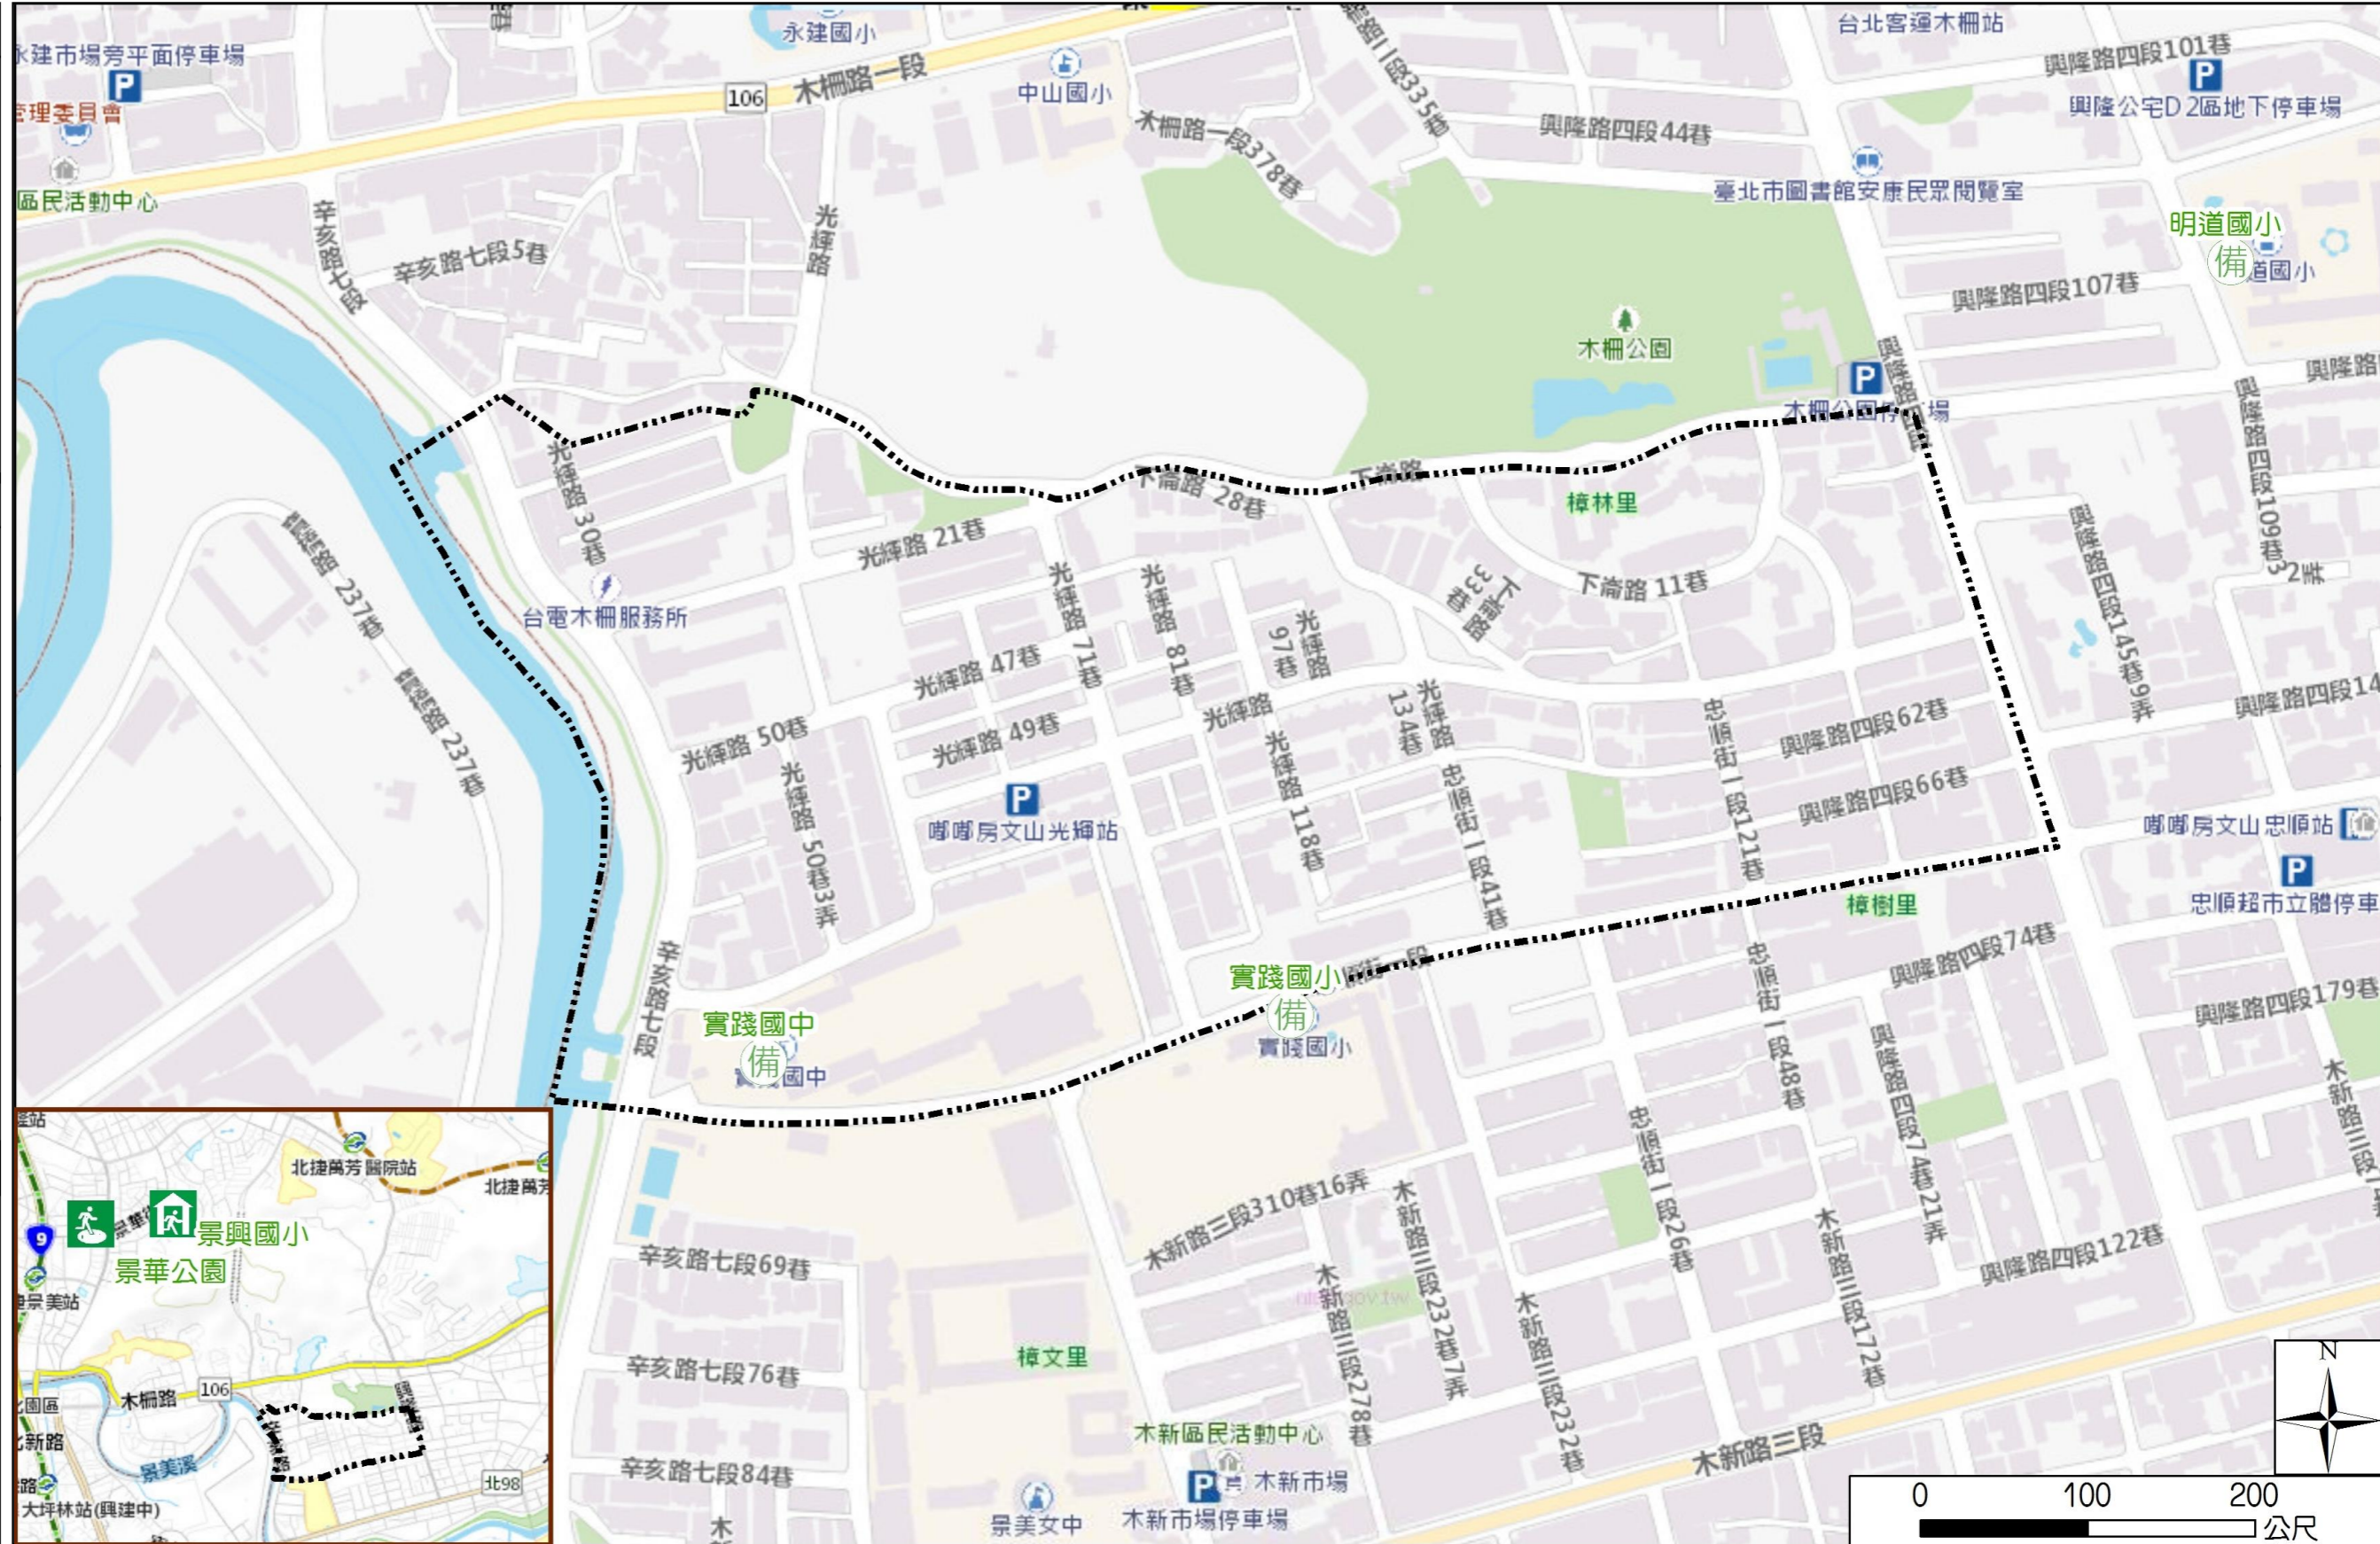

Zhanglin Vil., Wenshan Dist., Taipei City Simple Evacuation Map

Emergency notification

Taipei Citizen Hotline : 1999
 Fire Department Tel. : 119
 Police Department Tel. : 110
 EOC of Wenshan Dist.
 Non-emergency number : 02-29365522
 Emergency number : 02-66290119
 Officer
 Mobile : 0972-246030
 Note: Please call this District's EOC to ensure that the evacuation shelter is open

Disaster Prevention Information Website

Taipei City Disaster Prevention Information Website

Evacuation Principle

Flood: Vertical evacuation or preventive evacuation
 Earthquake :

More disaster prevention knowledge :
 Taipei City Disaster Prevention Guide

Evacuation Shelter

Name	Jinghua Park Shelter for Earthquake
Address	Intersection of Jingxing Rd. and Jinghua St.
Capacity	1347
Contact number	02-27884255
Name	Jingxing Elementary School (School for Priority Shelter) Shelter for Earthquake
Address	No. 21, Ln. 150, Jinghua St.
Capacity	126
Contact number	02-29329439#730
Name	Shijian Junior High School
Address	No. 67, Sec. 7, Xinhai Rd.
Capacity	300
Contact number	02-22362852#150
Name	Shijian Elementary School
Address	No. 4, Sec. 1, Zhongshun St.
Capacity	75
Contact number	02-29360725#147