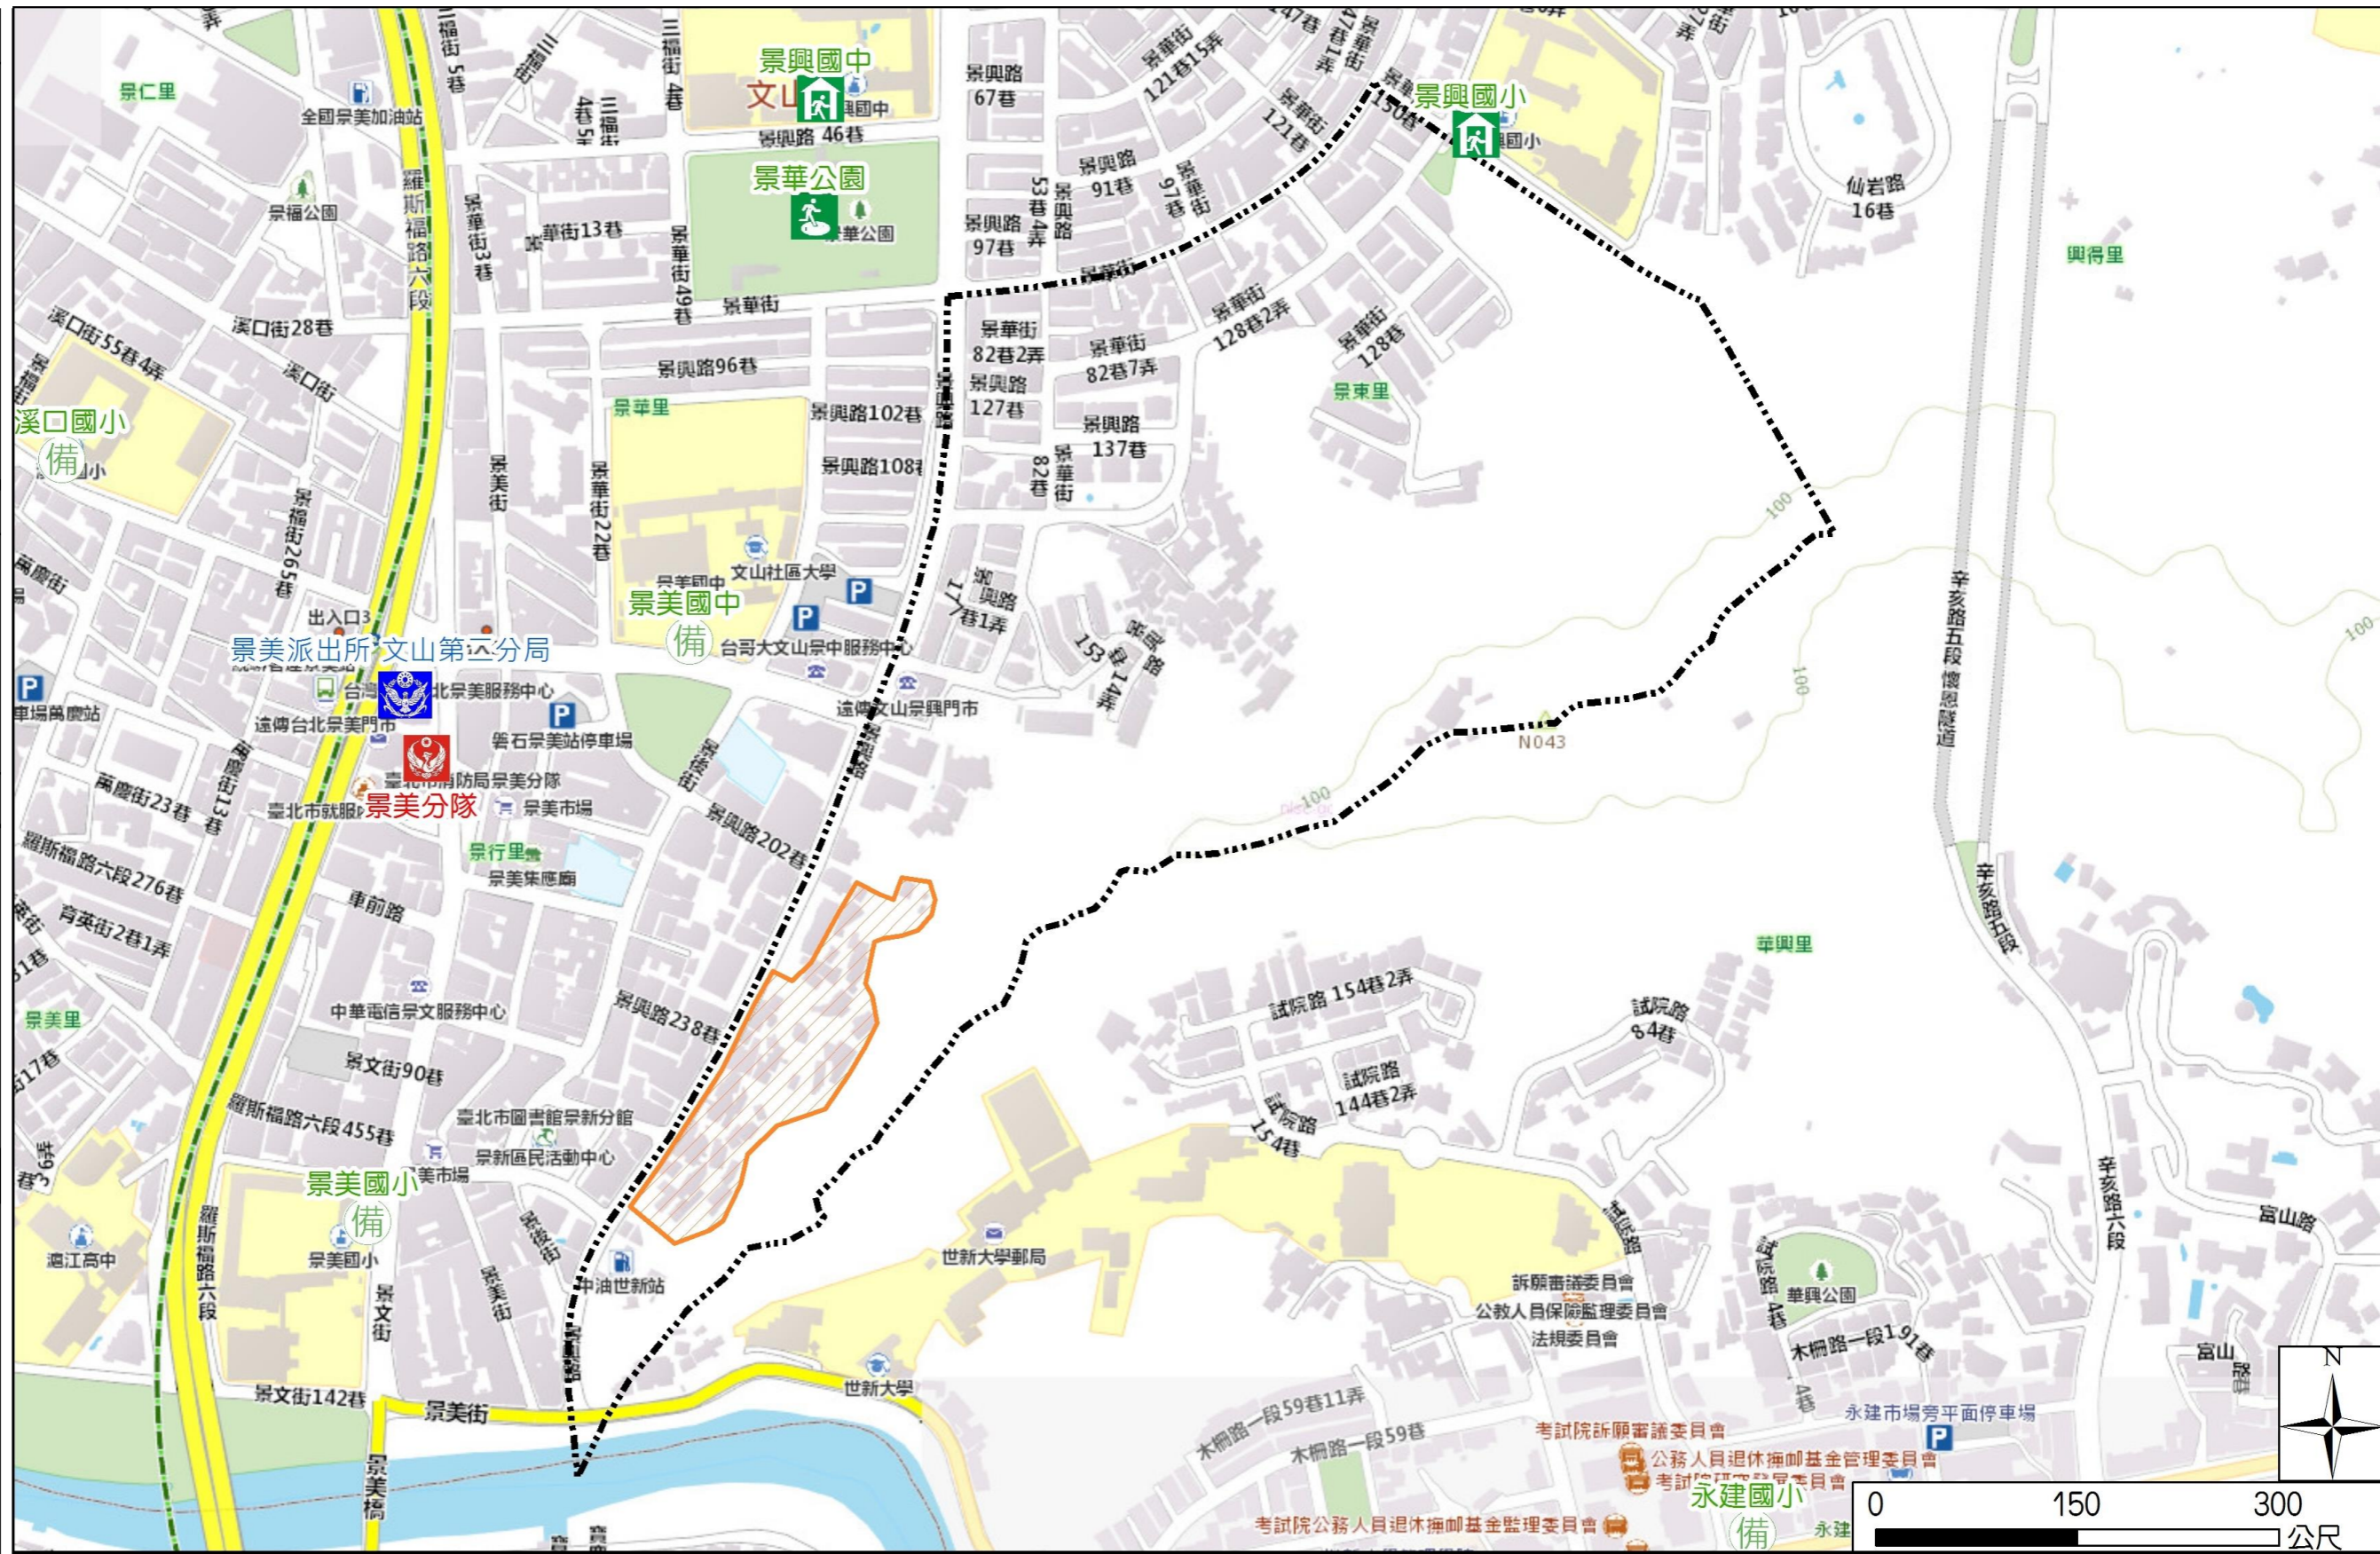

Jingdong Vil., Wenshan Dist., Taipei City Simple Evacuation Map

Emergency notification

Taipei Citizen Hotline : 1999
Fire Department Tel. : 119
Police Department Tel. : 110
EOC of Wenshan Dist.
Non-emergency number :
02-29365522
Emergency number :
02-66290119
Officer
Mobile : 0972-246002
Note: Please call this District's
EOC to ensure that the evacuation
shelter is open

Disaster Prevention Information Website

Taipei City Disaster Prevention Information Website

Evacuation Principle

Flood: Vertical evacuation or preventive evacuation
Earthquake :

More disaster prevention knowledge :
Taipei City Disaster Prevention Guide

Evacuation Shelter

Name	Jinghua Park Shelter for Earthquake
Address	Intersection of Jingxing Rd. and Jinghua St.
Capacity	1347
Contact number	02-27884255
Name	Jingxing Junior High School (School for Priority Shelter) Shelter for Flood and Earthquake
Address	No. 2, Ln. 46, Jingxing Rd.
Capacity	100
Contact number	02-29323794#130
Name	Jingxing Elementary School (School for Priority Shelter) Shelter for Earthquake
Address	No. 21, Ln. 150, Jinghua St.
Capacity	126
Contact number	02-29329439#730
Name	Jingmei Junior High School
Address	No. 27, Jingzhong St.
Capacity	80
Contact number	02-89353130#501

Legend 圖例

里界 Village Boundary	避難收容處所 Evacuation Shelter	防救災單位 Disaster Rescue Resources	重要地標 Landmark
里界 Village Boundary	室內避難收容處所(優先安置學校) Indoor Evacuation Shelter (School for Priority Shelter)	警察單位 Police Department	重要地標 Landmark
山坡地老舊聚落 Hillside Communities	室外避難收容處所(防災公園) Outdoor Evacuation Shelter (Disaster Prevention Park)	消防單位 Fire Department	
土石流潛勢溪流 Potential Debris Flow Hazard Torrent	避難收容處所(備用) Evacuation Shelter (Backup)	急救責任醫院 Designated Hospital (Emergency Medical Treatment)