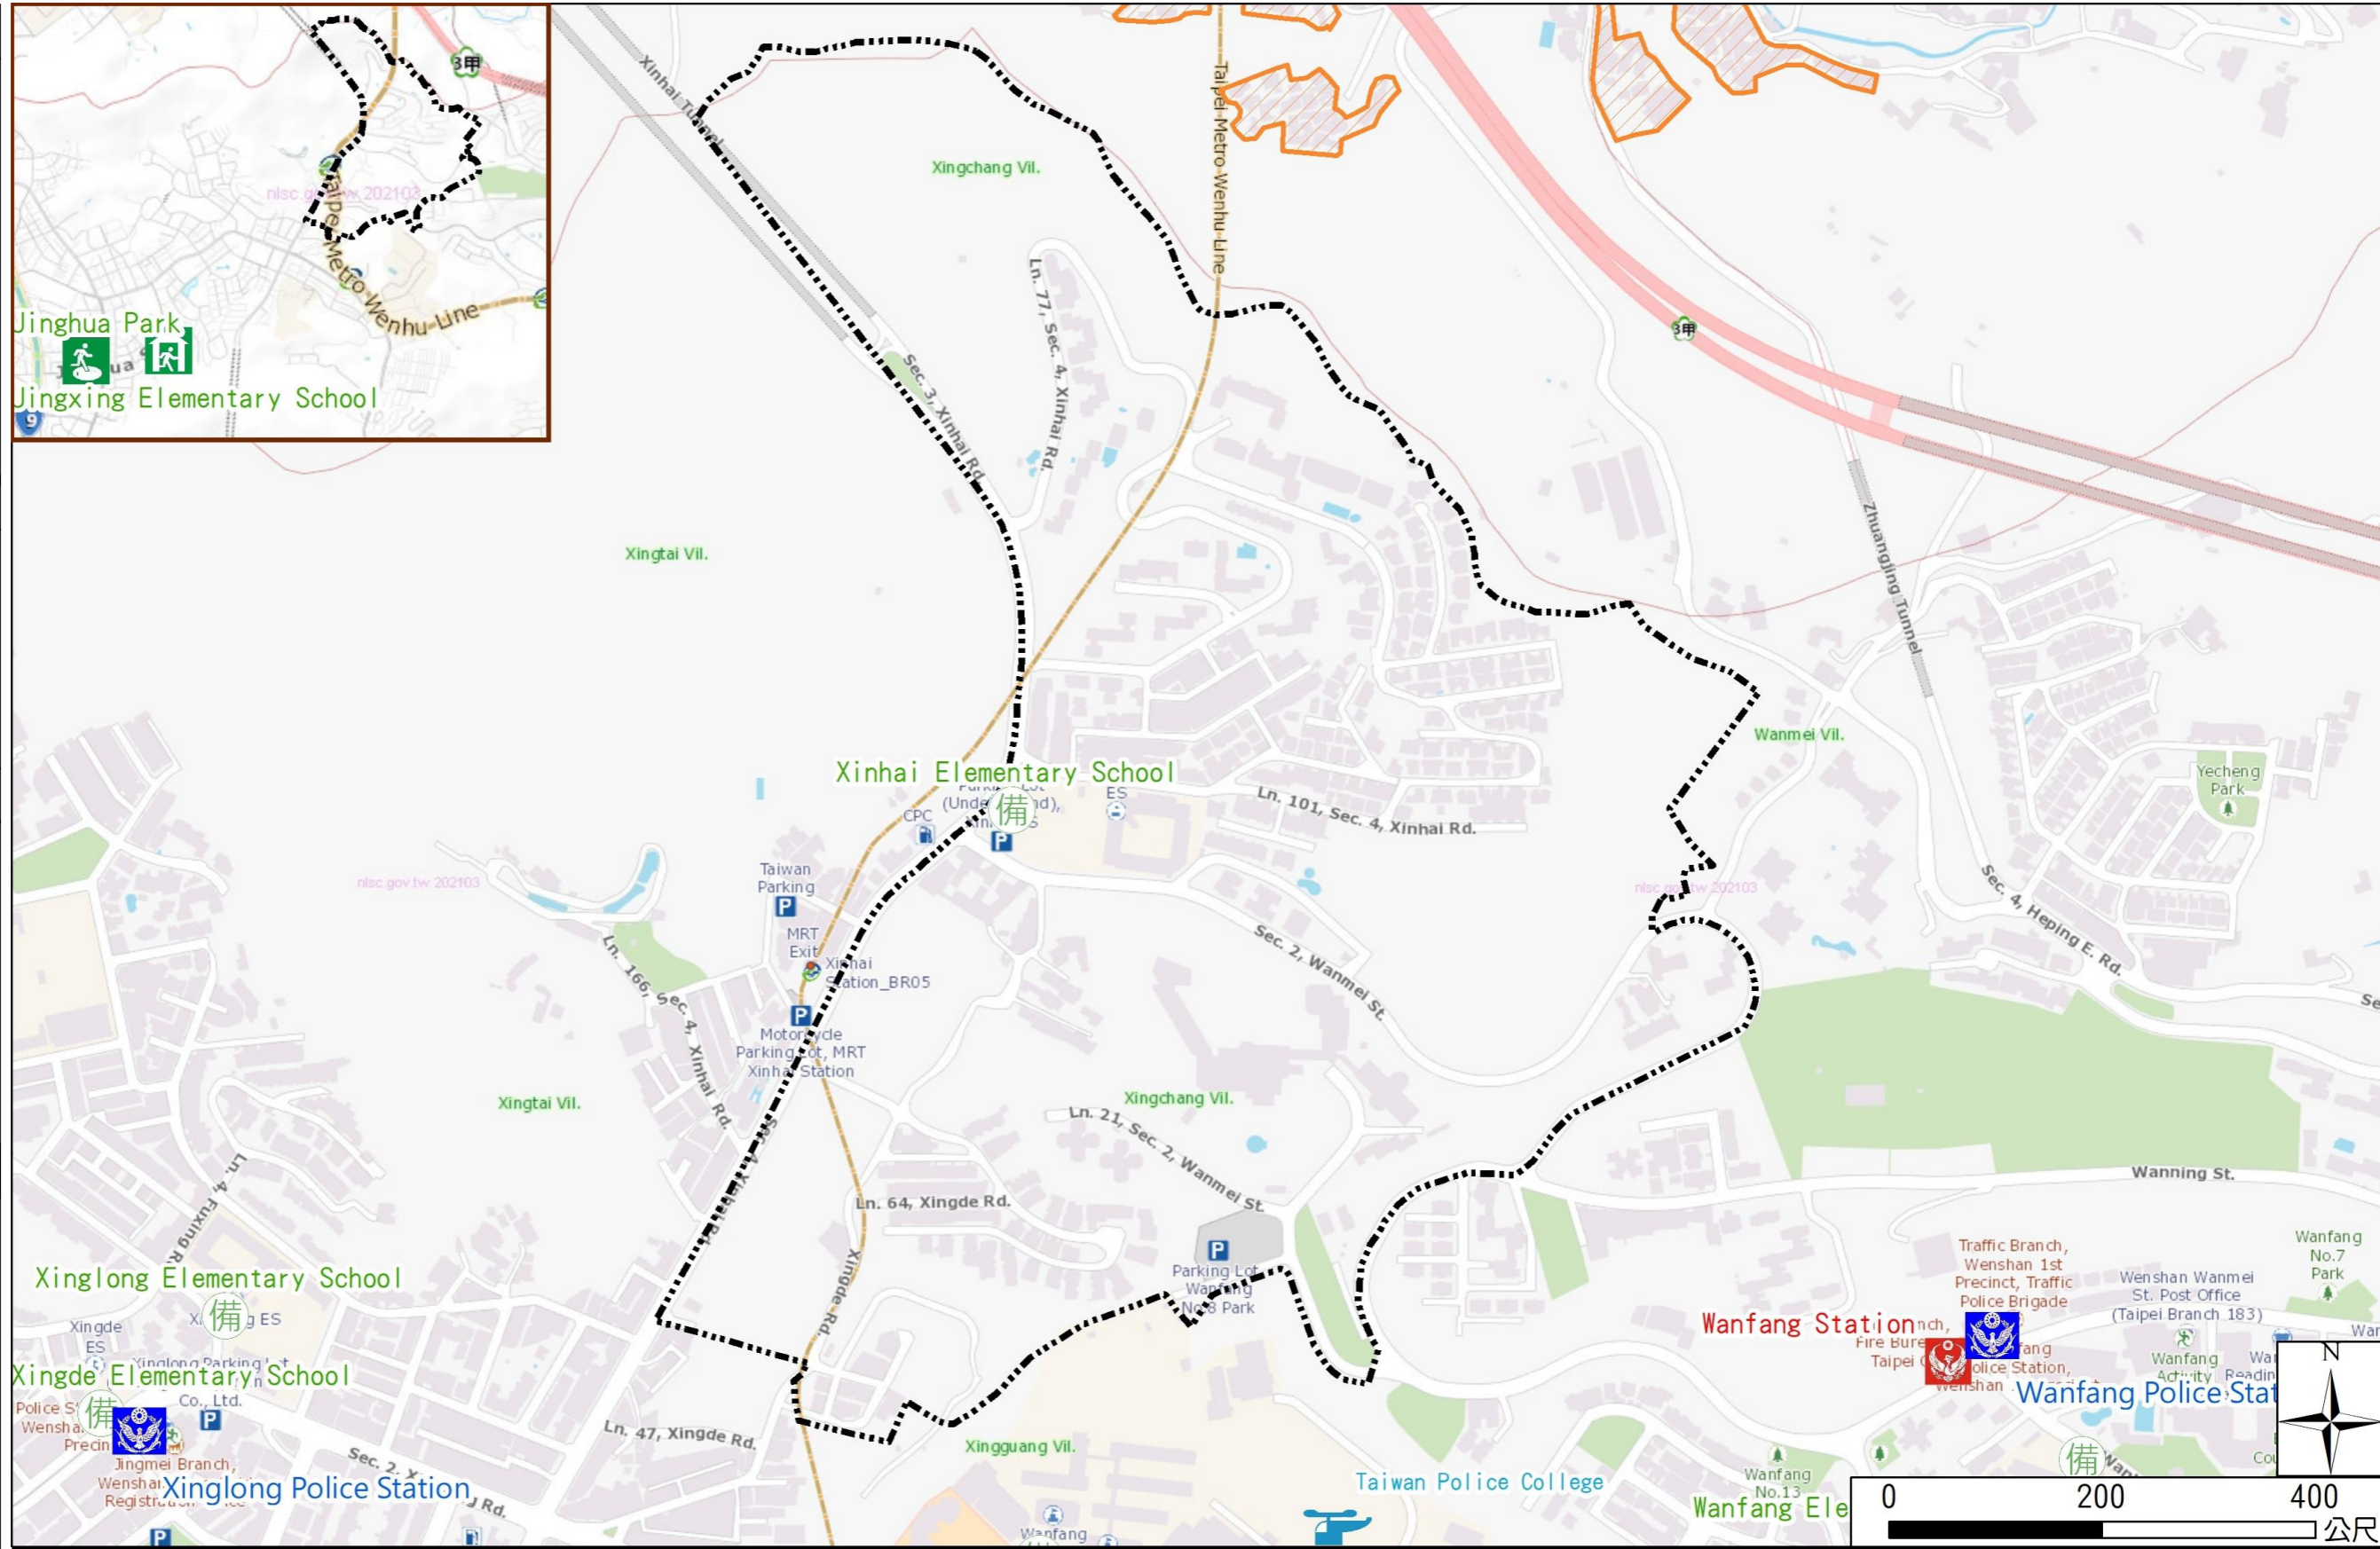

Xingchang Vil., Wenshan District., Taipei City Simple Evacuation Map

Emergency notification

Taipei Citizen Hotline : 1999
 Fire Department Tel. : 119
 Police Department Tel. : 110
 EOC of Wenshan Dist.
 Non-emergency number :
 02-29365522
 Emergency number :
 02-66290119
 Officer
 Mobile : 0972-246022
 Note: Please call this District's
 EOC to ensure that the evacuation
 shelter is open

Disaster Prevention Information Website

Taipei City Disaster Prevention Information Website

Evacuation Principle

Flood: Vertical evacuation or preventive evacuation
 Earthquake :

More disaster prevention knowledge :
 Taipei City Disaster Prevention Guide

Evacuation Shelter

Name	Jinghua Park Shelter for Earthquake
Address	Intersection of Jingxing Rd. and Jinghua St.
Capacity	1347
Contact number	02-27884255
Name	Jingxing Elementary School (School for Priority Shelter) Shelter for Earthquake
Address	No. 21, Ln. 150, Jinghua St.
Capacity	126
Contact number	02-29329439#730
Name	Xinhai Elementary School
Address	No. 103, Sec. 4, Xinhai Rd.
Capacity	30
Contact number	02-29357282#141
Name	Xinglong Elementary School
Address	No. 2, Fuxing Rd.
Capacity	133
Contact number	02-29323131#511